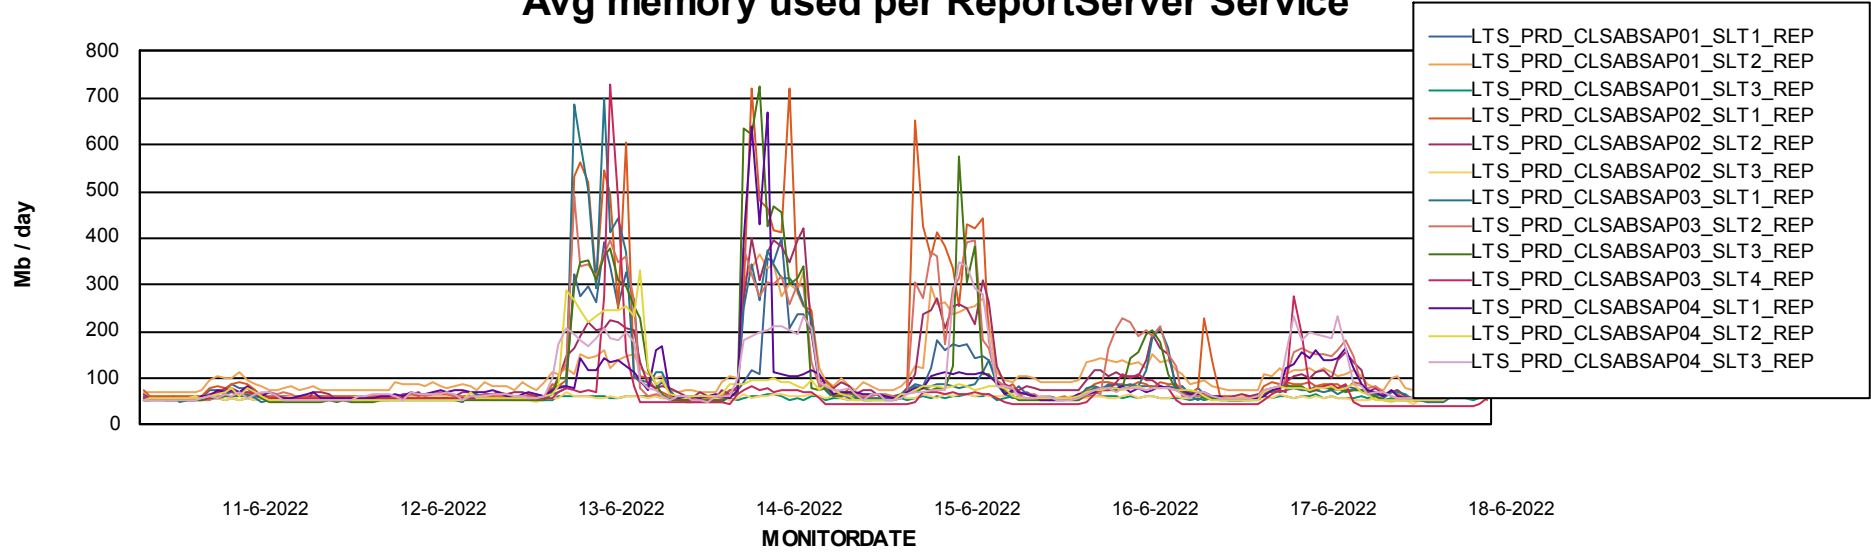

ABSSolute Application ReportServer Services

Avg memory used per ReportServer Service