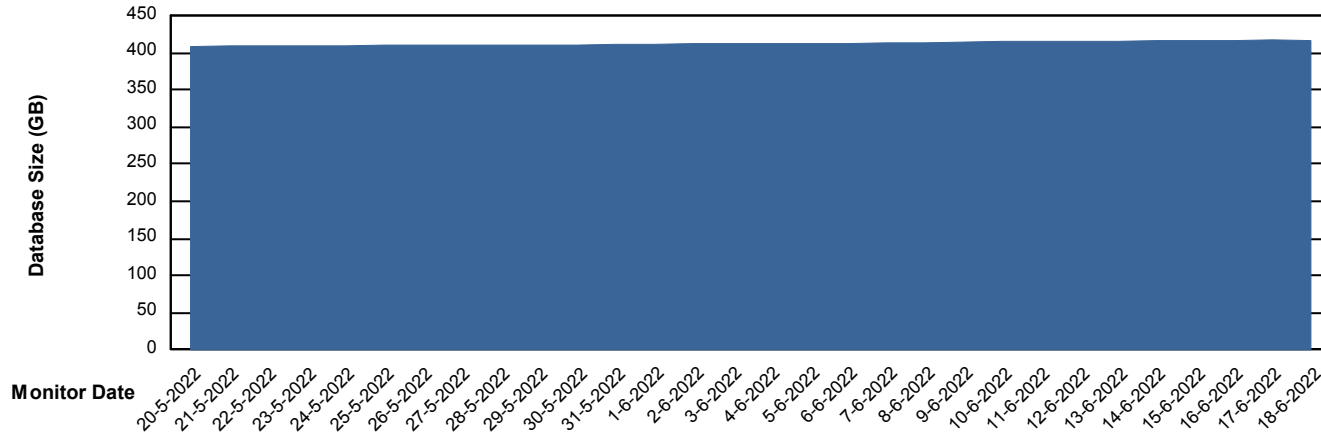

DATABASE SIZE LTS_PROD_CLSABSBI01_BI

Database growth over last month