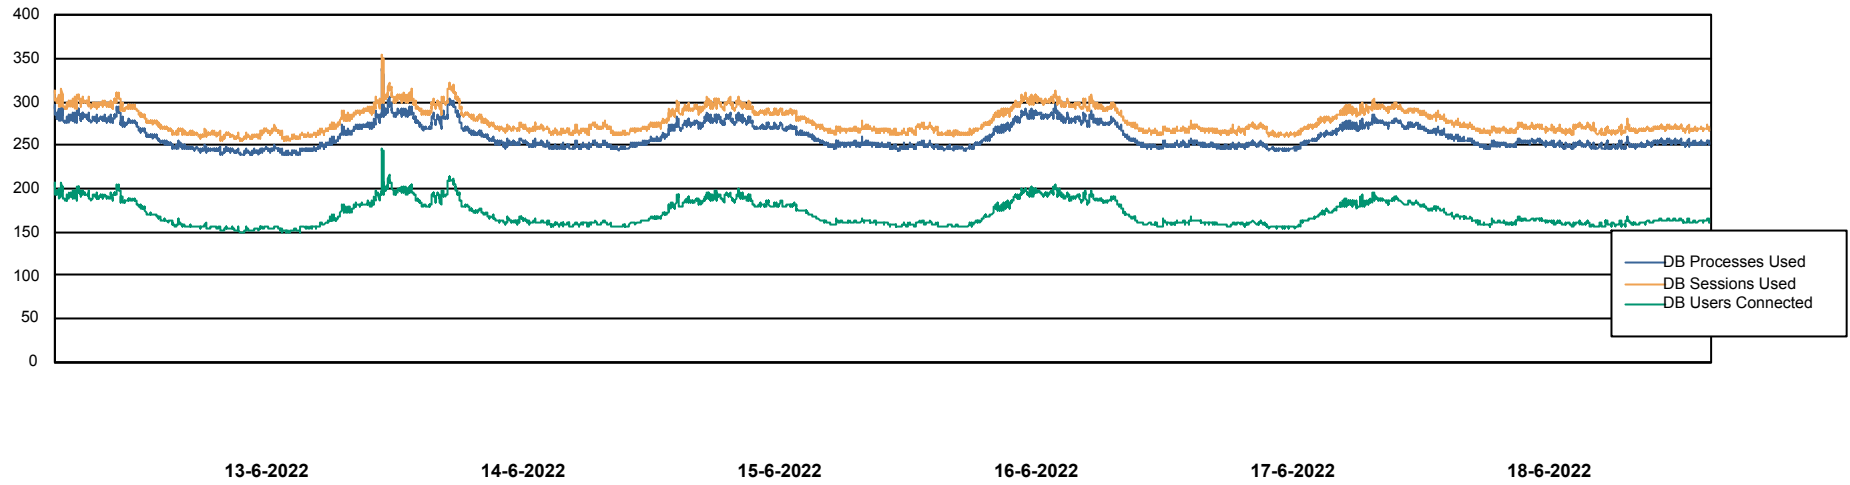

Weekly SLA Customer Report

Customer LTS(CleanLease)_Production
Database ID 126

Database Performance LTS_PROD_CLSABSBI01_BI

Weekly SLA Customer Report

Customer LTS(CleanLease)_Production
Database ID 126

Database Performance LTS_PROD_CLSABSD01_PRDB