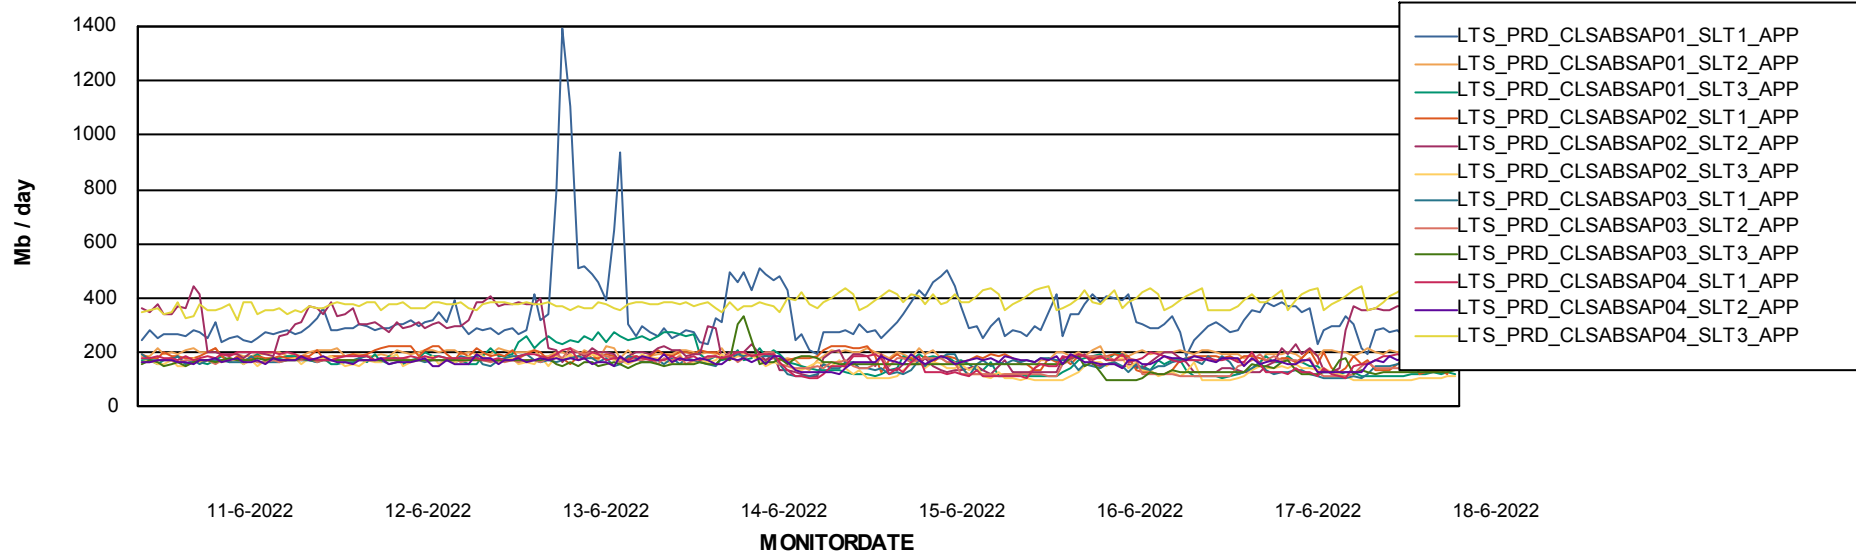

ABSSolute Application Server Services

Avg memory used per ABS Server Service