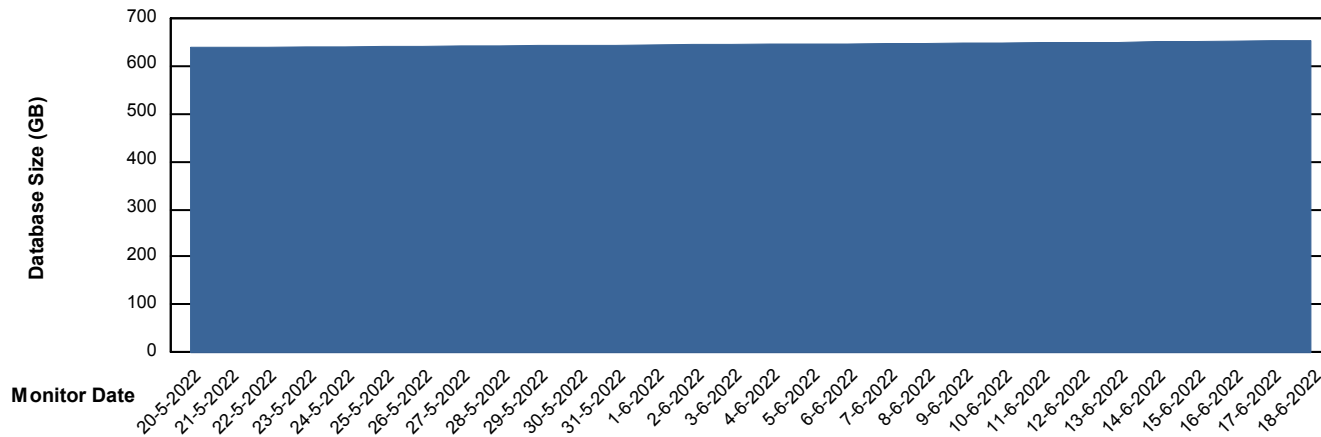

Customer LTS(CleanLease)_Production
Database ID 126

DATABASE SIZE LTS_PROD_CLSABSBI01_BI

Database growth over last month

DATABASE SIZE LTS_PROD_CLSABSDB01_PRDB

Database growth over last month

Weekly SLA Customer Report