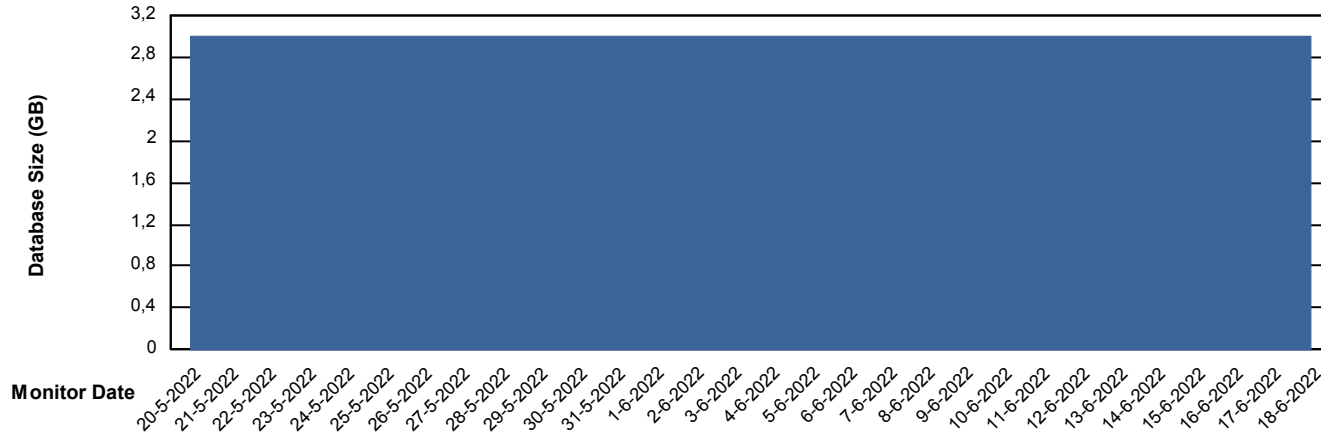

DATABASE SIZE KLHDB_BI

Database growth over last month