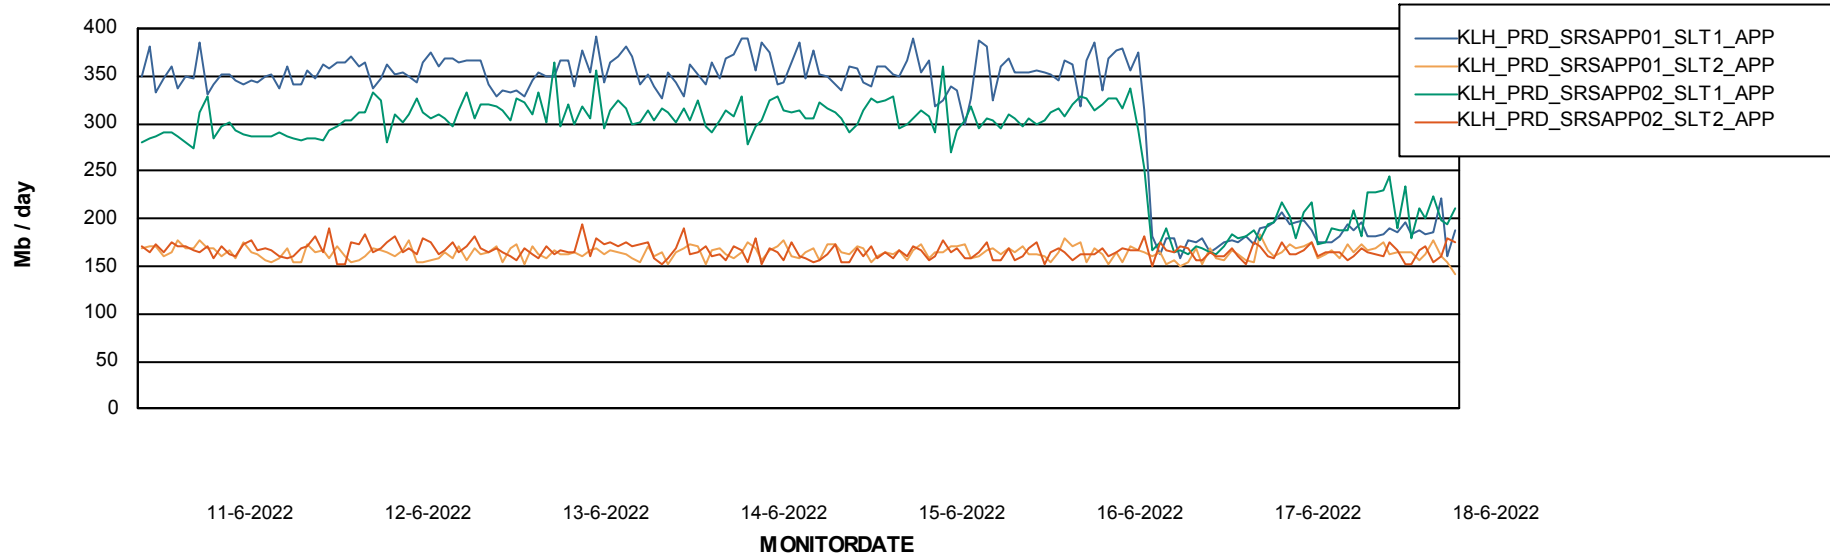

Standby Database Health KLH_Production

Recovery lag for last 7 days

Weekly SLA Customer Report

Customer KLH_Production
Database ID 139

ABSSolute Application Server Services

Avg memory used per ABS Server Service