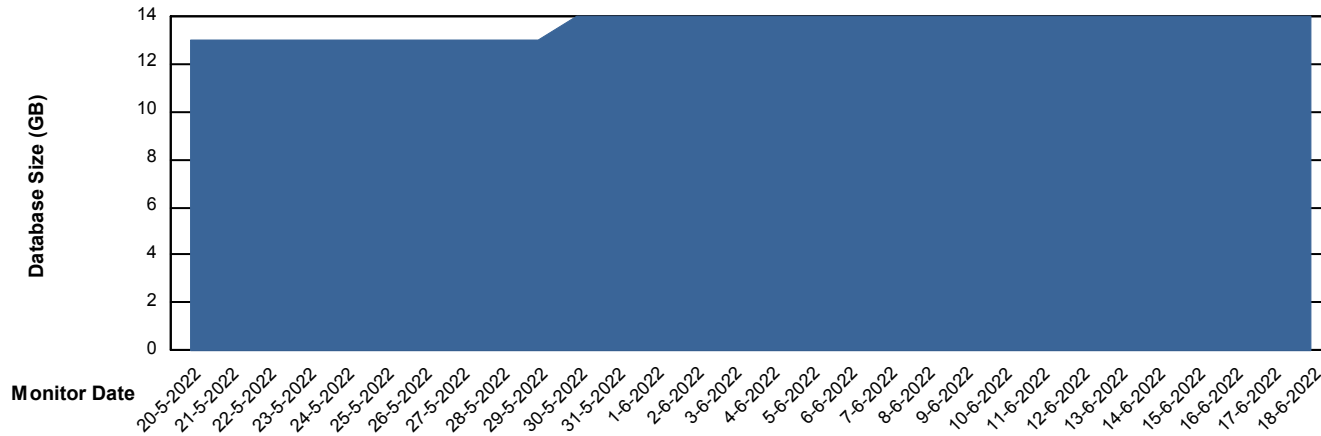

DATABASE SIZE KLHDB_Production

Database growth over last month