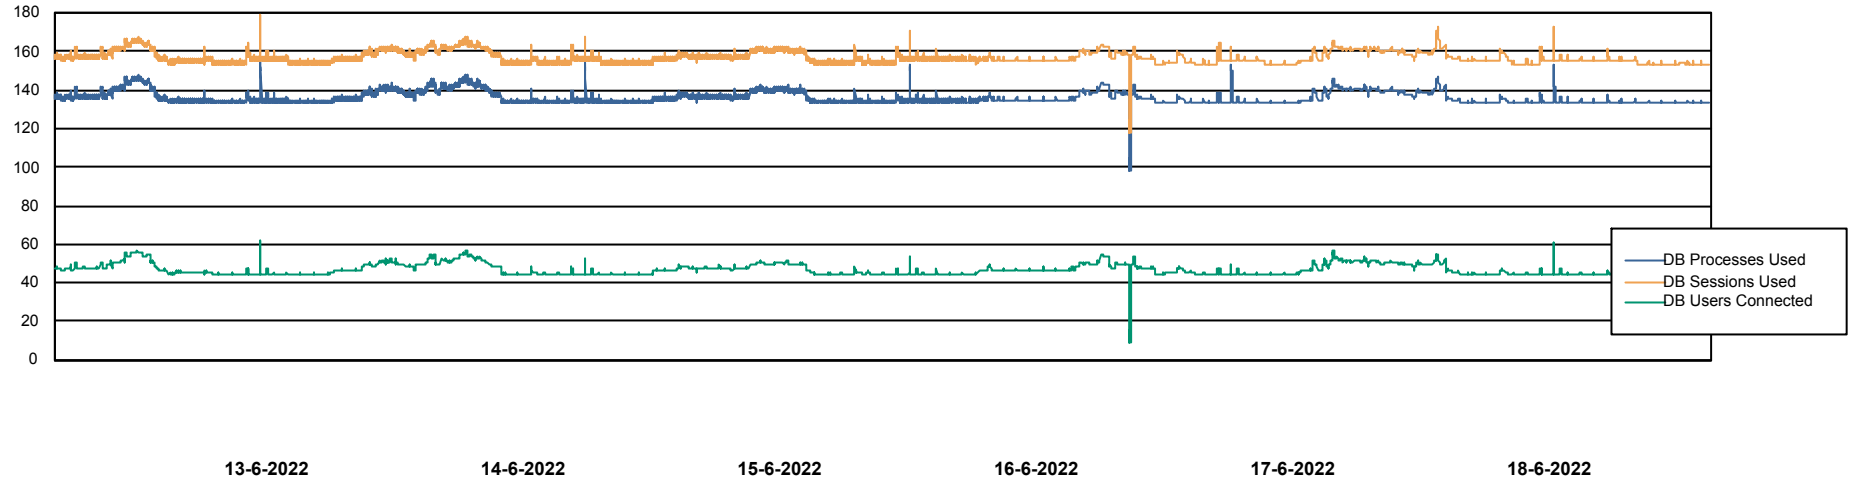

Weekly SLA Customer Report

Customer KLH_Production
Database ID 139

Database Performance KLHDB_BI

Weekly SLA Customer Report

Customer KLH_Production
Database ID 139

Database Performance KLHDB_Production

Weekly SLA Customer Report