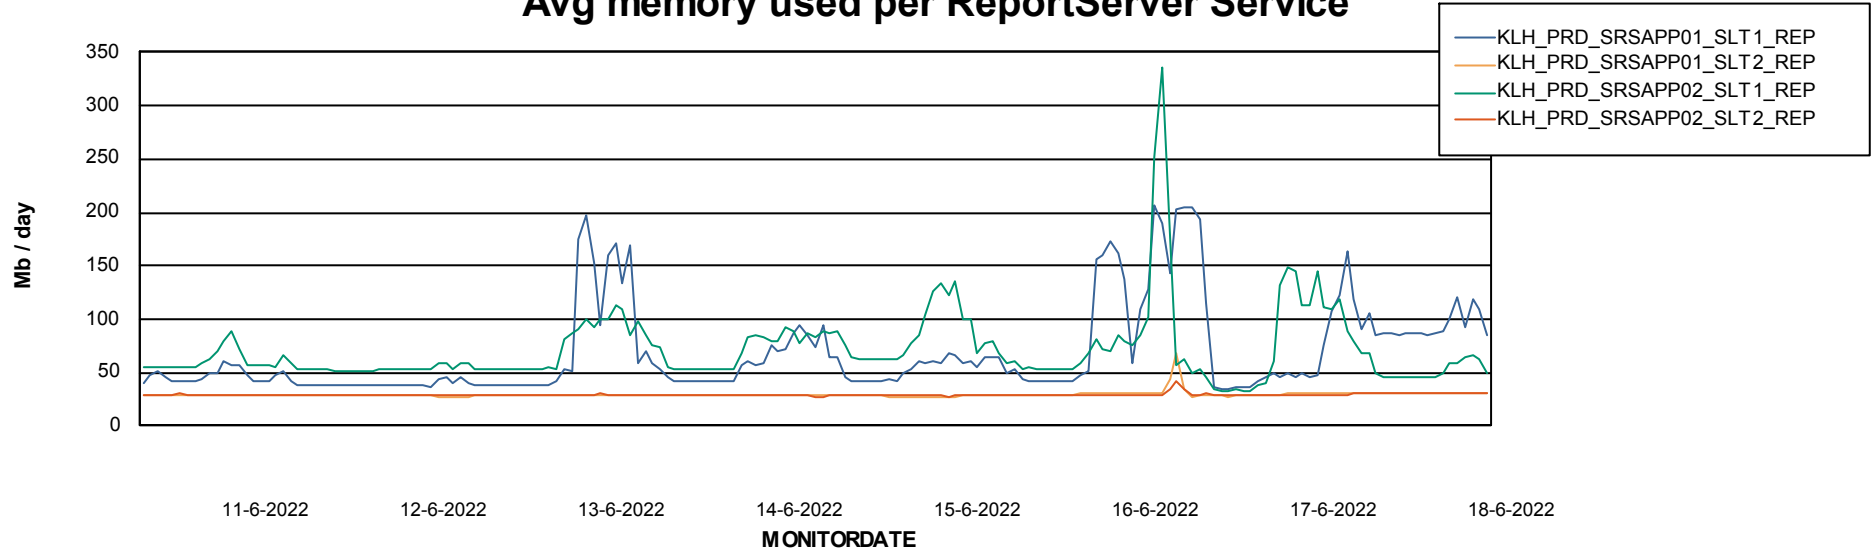

Avg users per day per ABS server

Weekly SLA Customer Report

Customer KLH_Production
Database ID 139

ABSSolute Application ReportServer Services

Avg memory used per ReportServer Service

Weekly SLA Customer Report