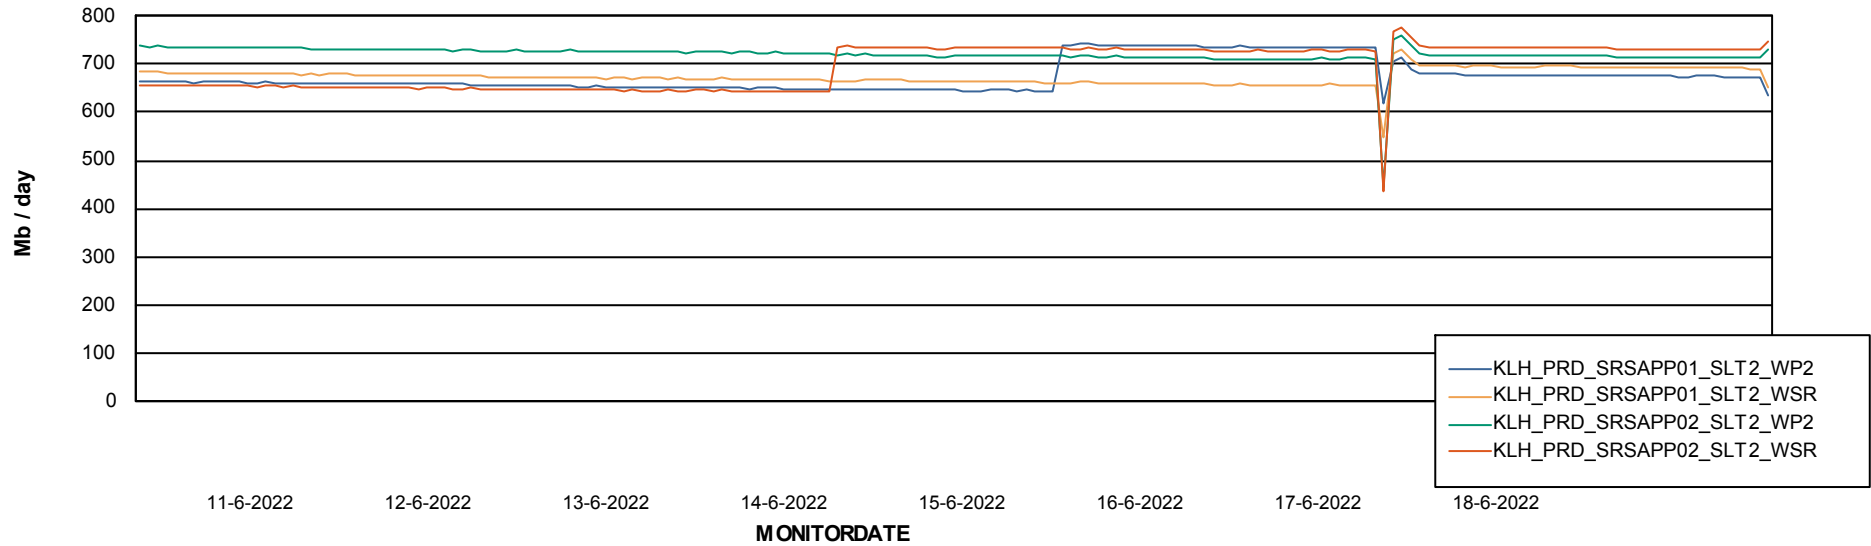

ABSSolute Web Component Services

Avg memory used per ABS Web component