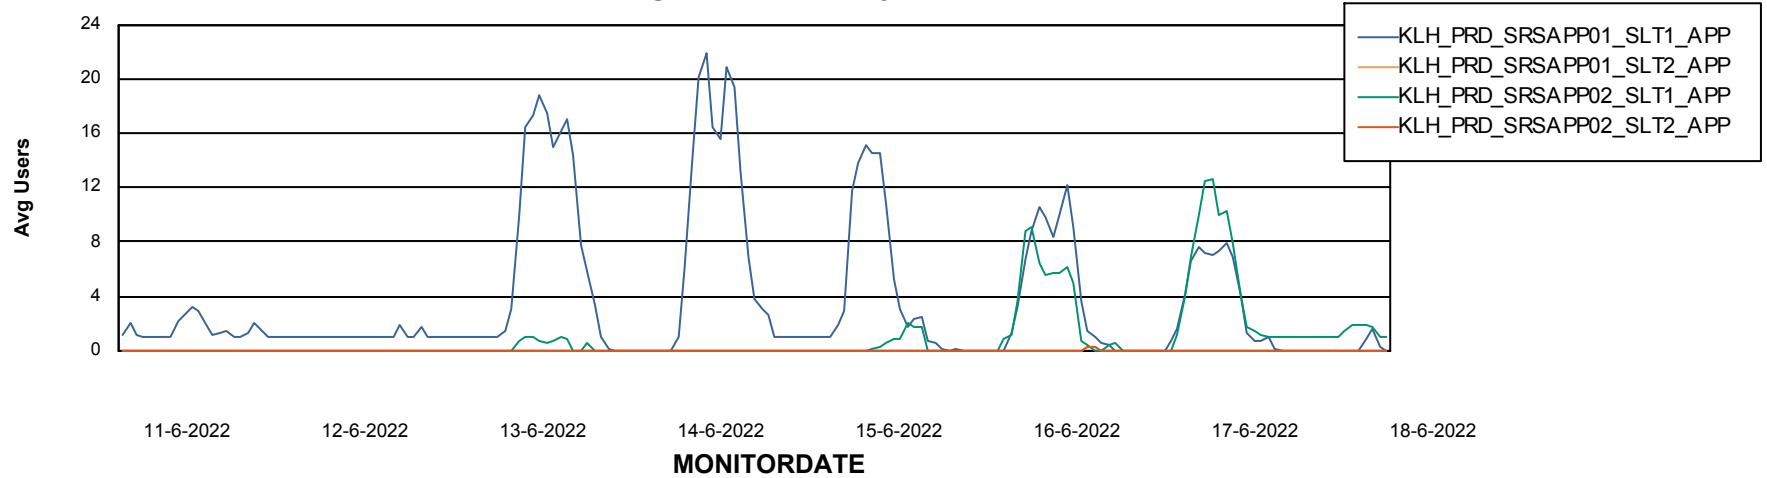

Avg users per day per ABS server