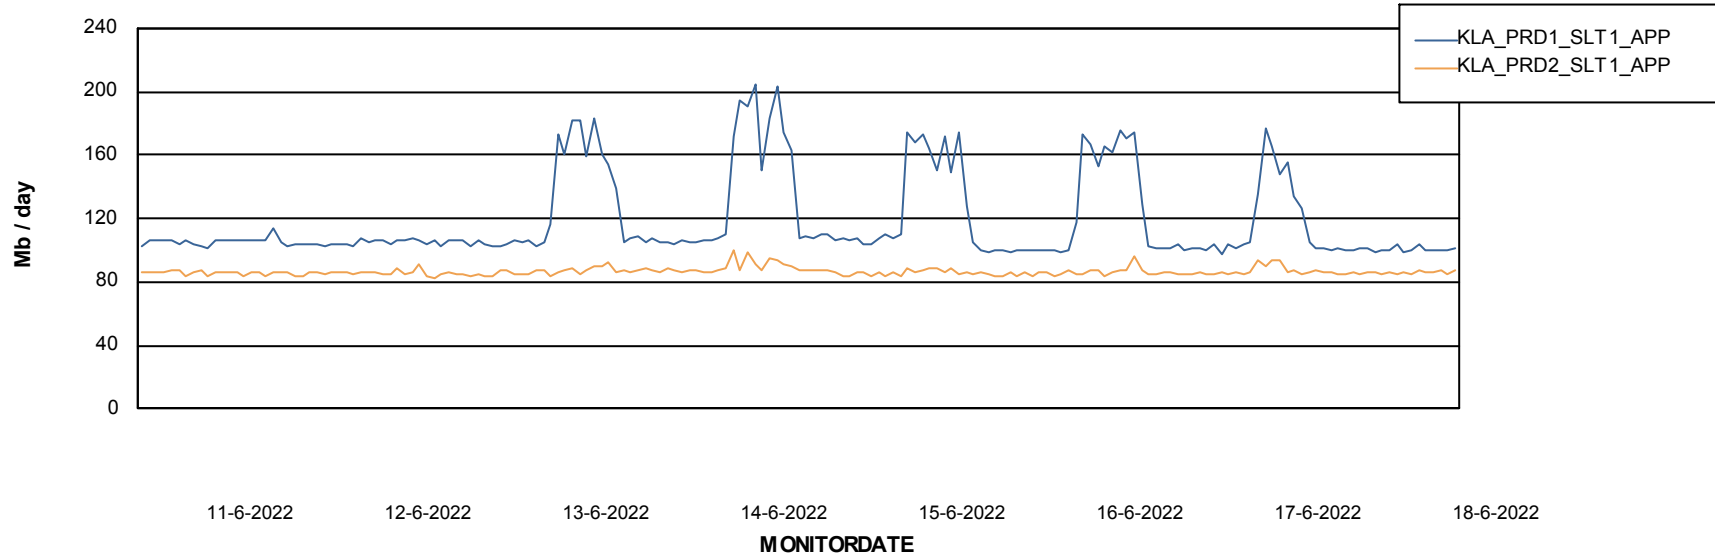

ABSSolute Application Server Services

Avg memory used per ABS Server Service