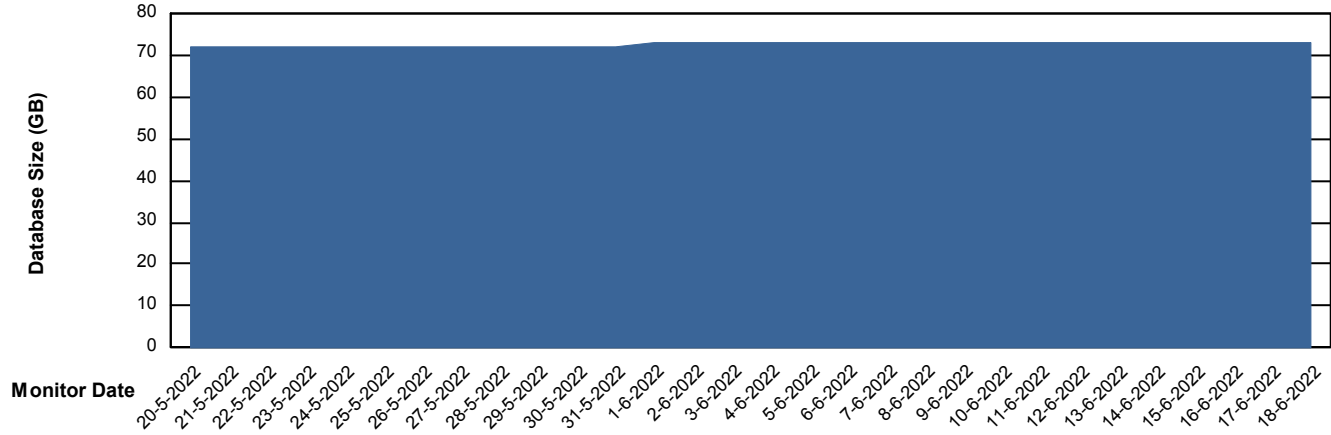

DATABASE SIZE KLA_PRD_KLAHQORA03_DB

Database growth over last month