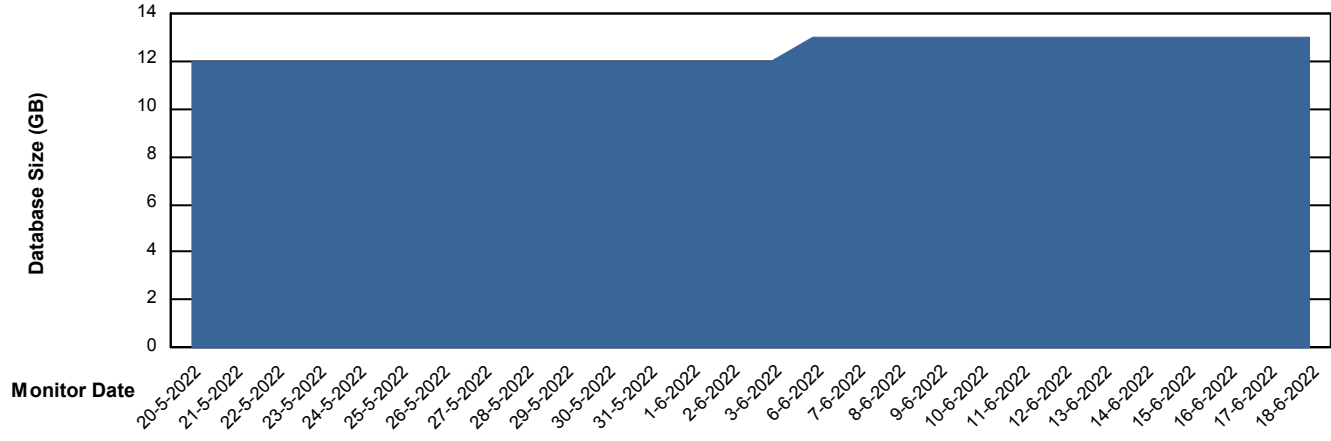

Harddisk Usage KBR_PRD_WEBSRV2

	Free disk space on / (%)	Total disk space on / (Gb)	Used disk space on / (Gb)	Free disk space on /boot (%)	Total disk space on /boot (Gb)	Used disk space on /boot (Gb)
18-6-2022	80	55	11	62	1	0
17-6-2022	80	55	11	62	1	0
16-6-2022	81	55	11	62	1	0
15-6-2022	81	55	11	62	1	0
14-6-2022	81	55	11	62	1	0
13-6-2022	81	55	11	62	1	0
12-6-2022	81	55	11	62	1	0

Weekly SLA Customer Report

Customer KBR_Production
Database ID 117

Database Performance BI-DBSRV_DB

Weekly SLA Customer Report

Customer KBR_Production
Database ID 117

Database Performance KBR_PRD_DB-SRV1_DB

Weekly SLA Customer Report

Customer KBR_Production
Database ID 117

DATABASE SIZE BI-DBSRV_DB

Database growth over last month

DATABASE SIZE KBR_PRD_DB-SRV1_DB

Database growth over last month

Weekly SLA Customer Report