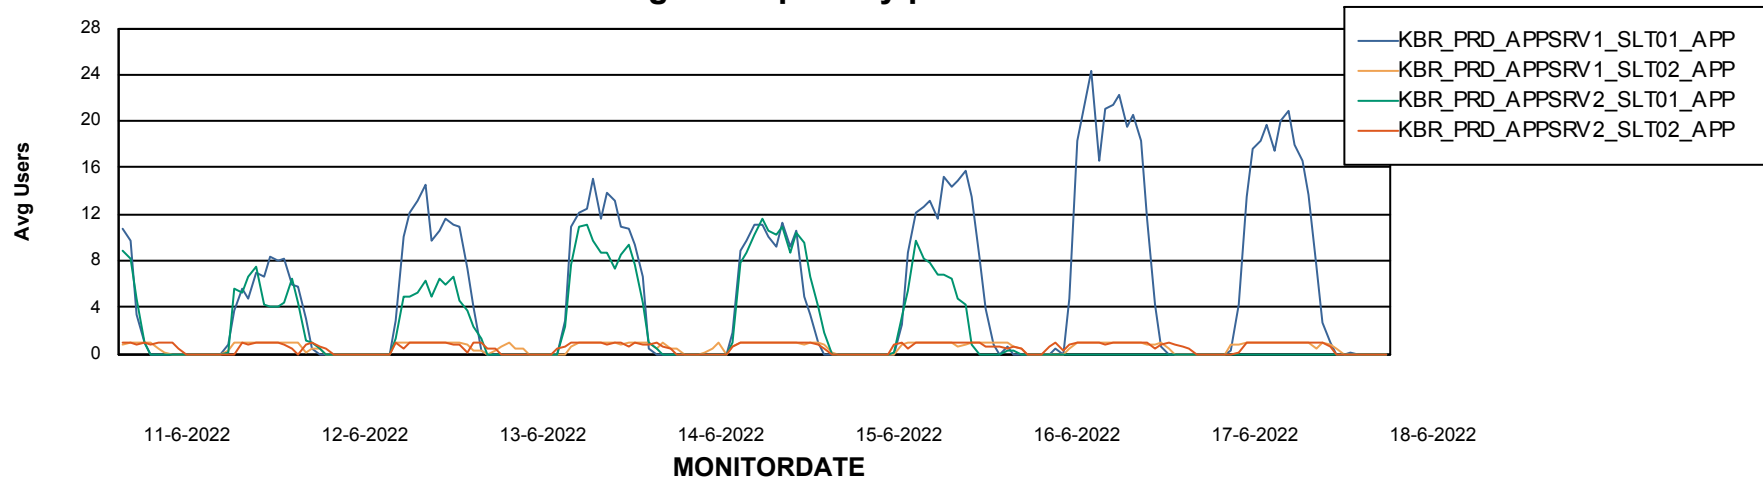

Avg users per day per ABS server