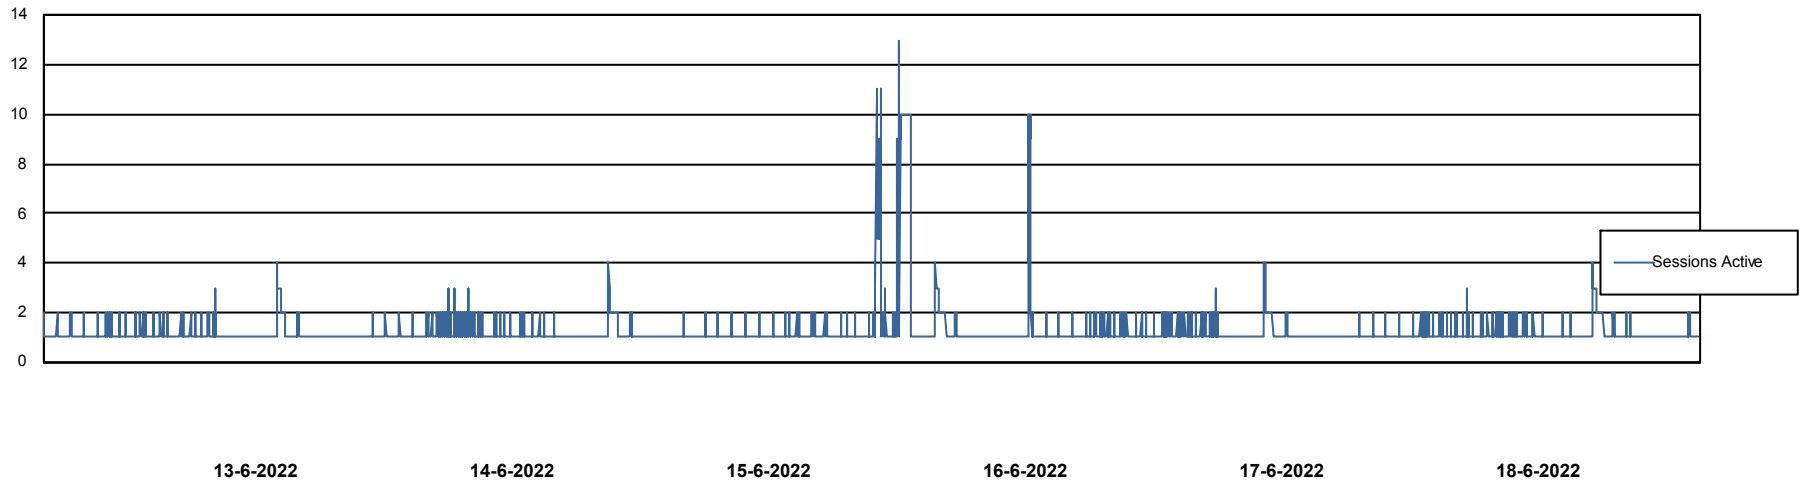

Harddisk Usage KBR_PRD_WEBSRV2

	Free disk space on / (%)	Total disk space on / (Gb)	Used disk space on / (Gb)	Free disk space on /boot (%)	Total disk space on /boot (Gb)	Used disk space on /boot (Gb)
18-6-2022	80	55	11	62	1	0
17-6-2022	80	55	11	62	1	0
16-6-2022	81	55	11	62	1	0
15-6-2022	81	55	11	62	1	0
14-6-2022	81	55	11	62	1	0
13-6-2022	81	55	11	62	1	0
12-6-2022	81	55	11	62	1	0

Weekly SLA Customer Report

Customer KBR_Production
Database ID 117

Database Performance BI-DBSRV_DB

Weekly SLA Customer Report

Customer KBR_Production
Database ID 117

Database Performance KBR_PRD_DB-SRV1_DB

Weekly SLA Customer Report

Customer KBR_Production
Database ID 117

DATABASE SIZE BI-DBSRV_DB

Database growth over last month

DATABASE SIZE KBR_PRD_DB-SRV1_DB

Database growth over last month

Weekly SLA Customer Report