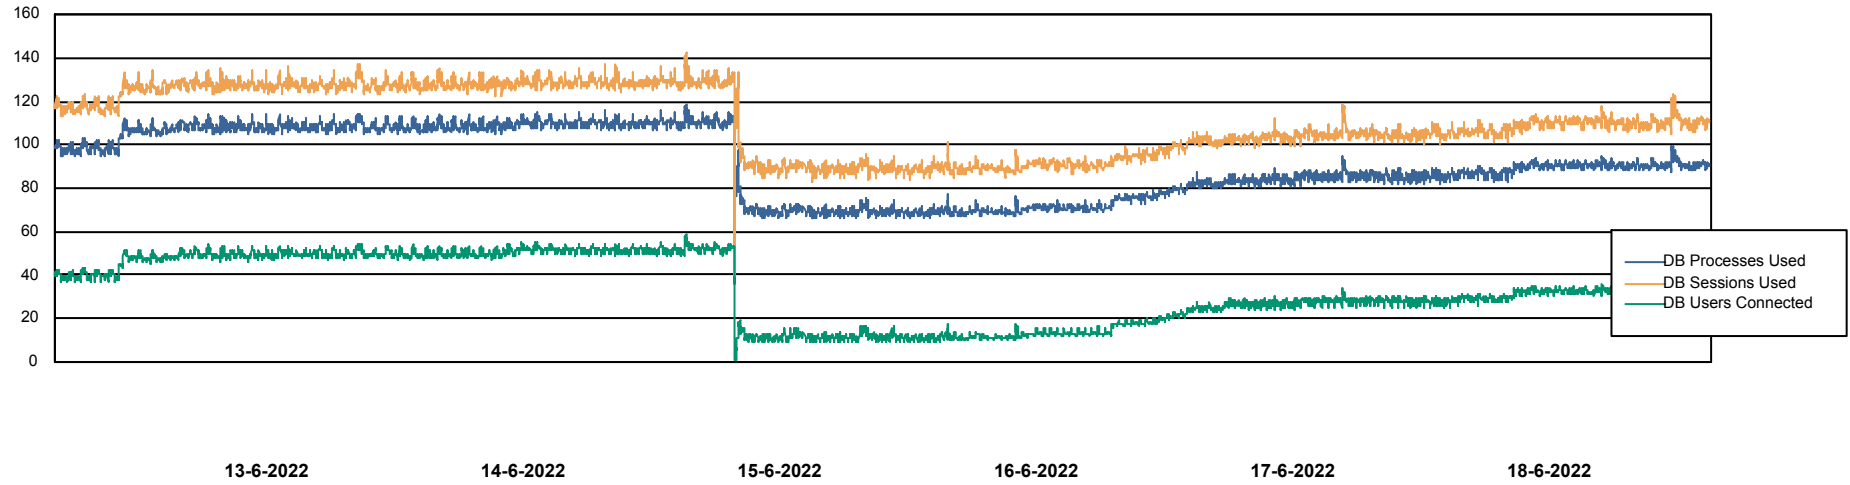

Database Performance BI-DBSRV_DB