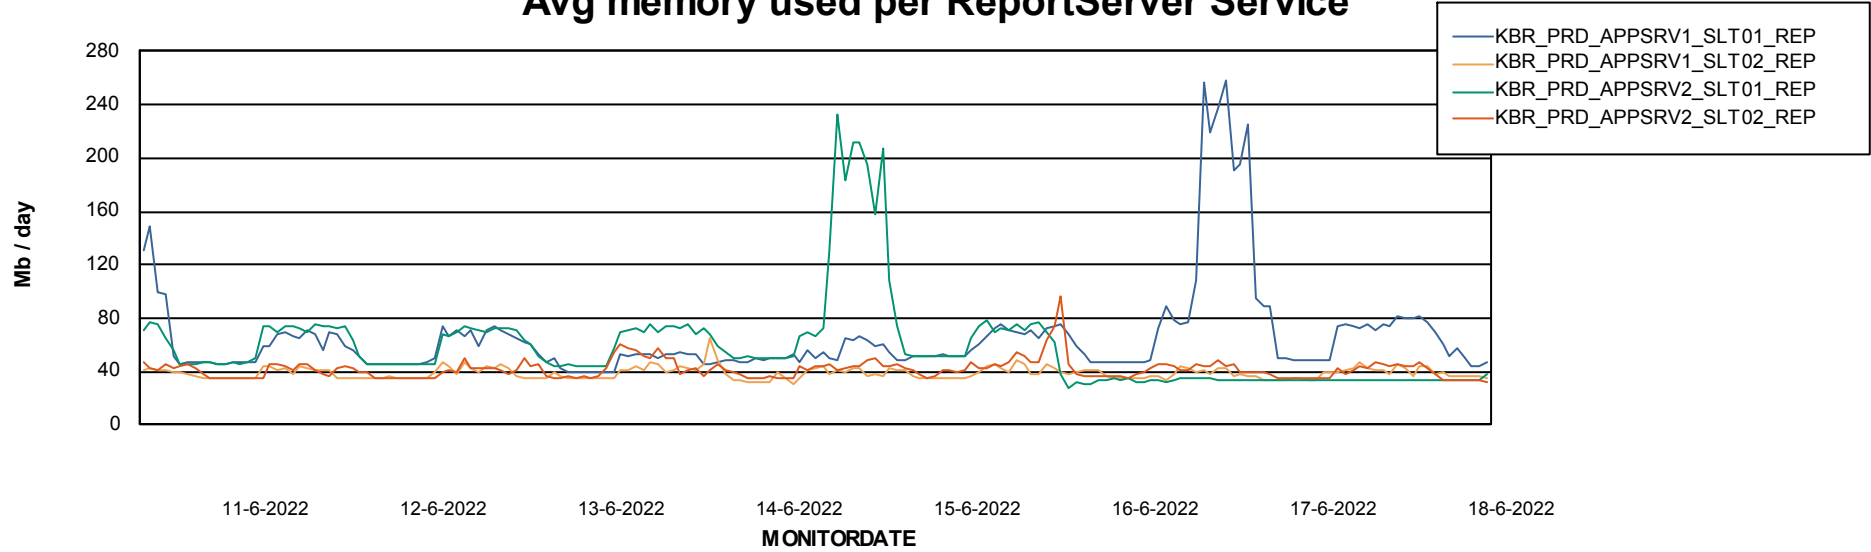

ABSSolute Application Server Services

Avg memory used per ReportServer Service