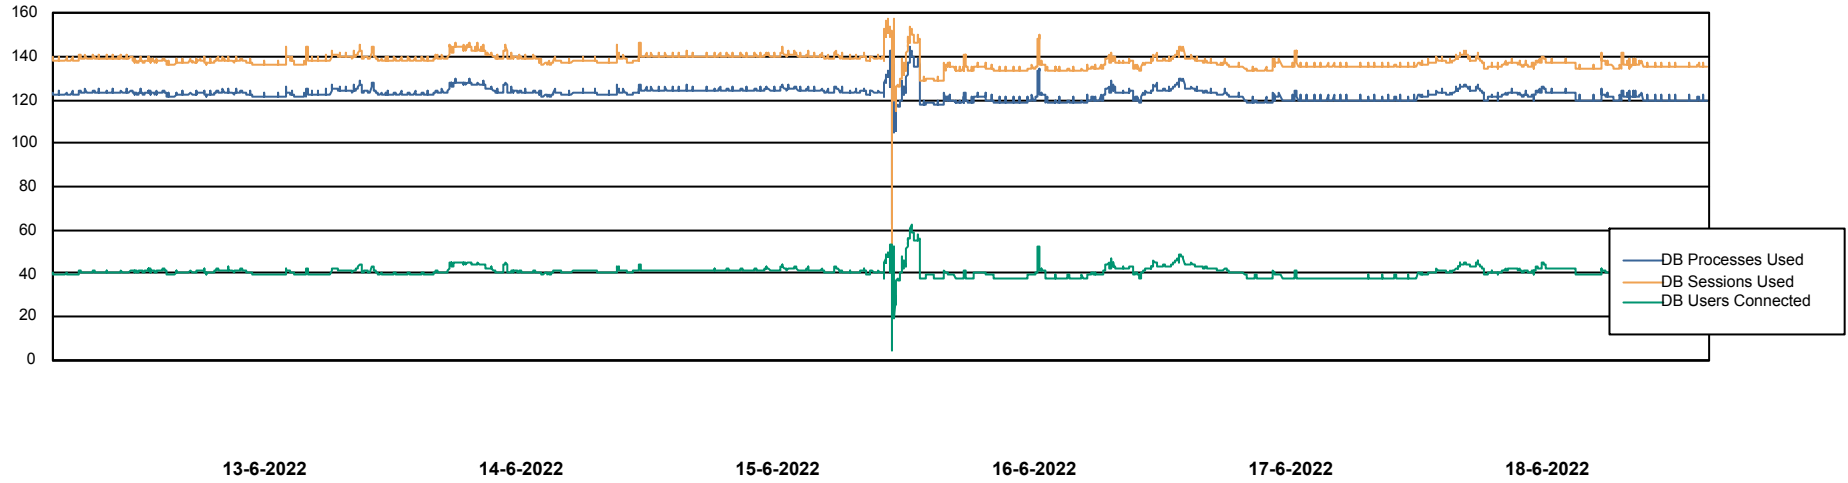

Weekly SLA Customer Report

Customer KBR_Production
Database ID 117

Database Performance BI-DBSRV_DB

Weekly SLA Customer Report

Customer KBR_Production
Database ID 117

Database Performance KBR_PRD_DB-SRV1_DB