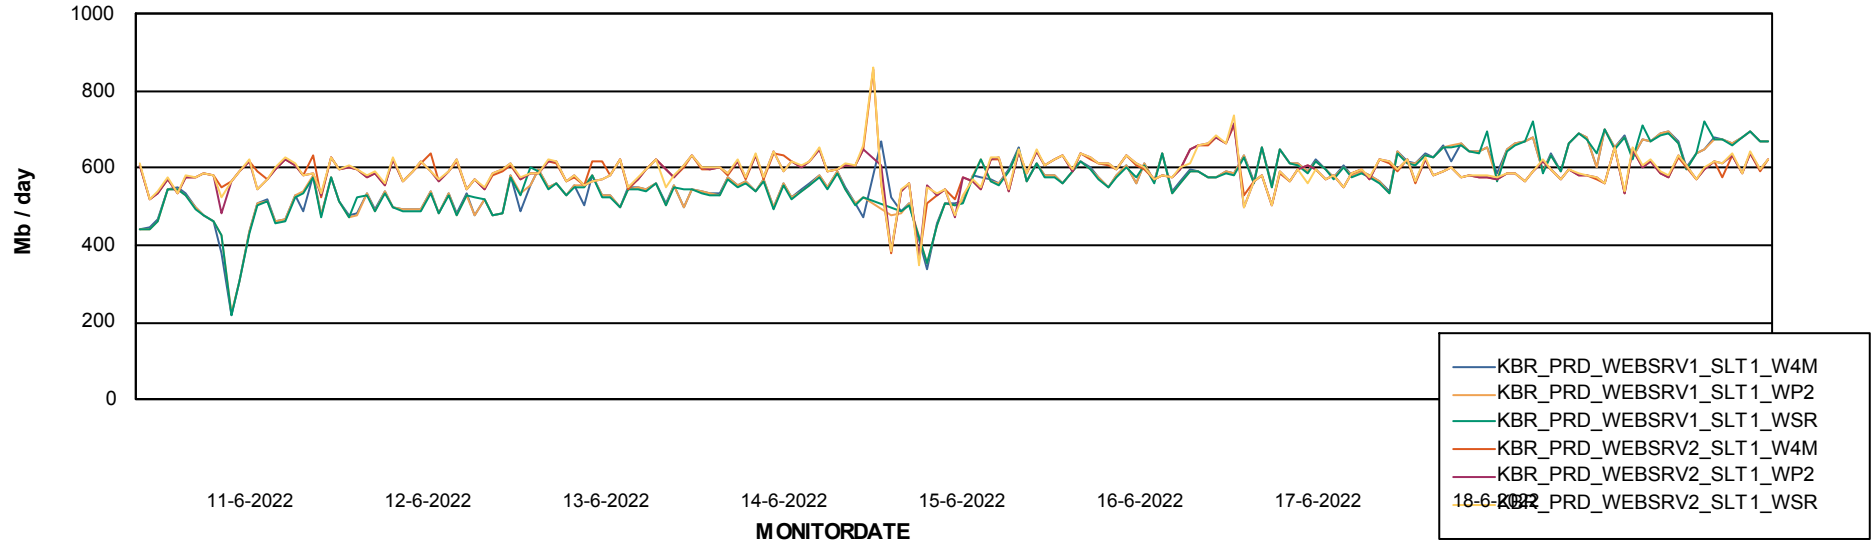

ABSSolute Web Component Services

Avg memory used per ABS Web component