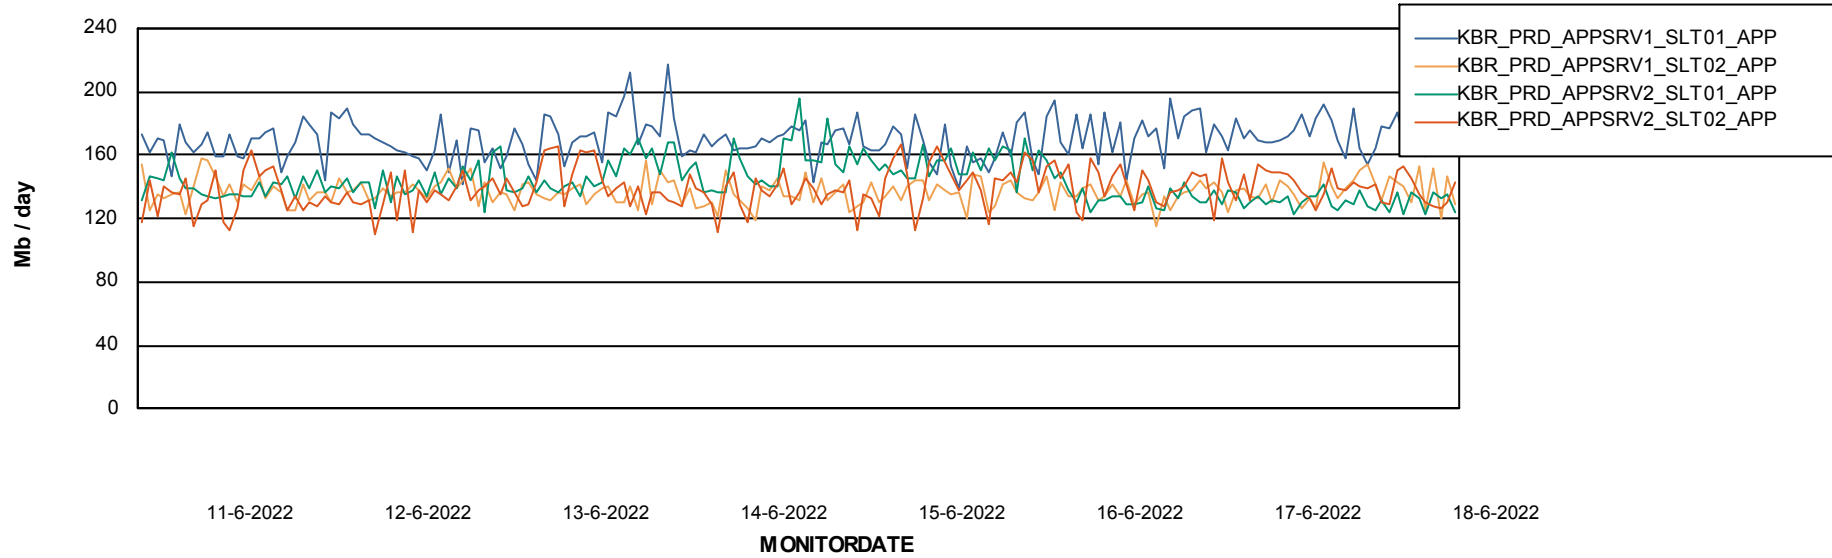

ABSSolute Application Server Services

Avg memory used per ABS Server Service