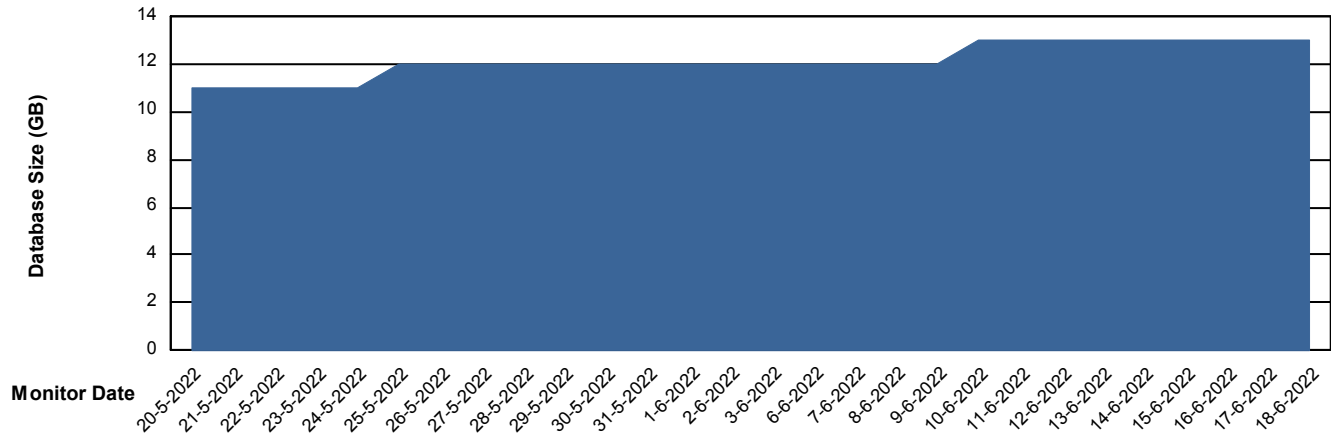

Weekly SLA Customer Report

Customer KBR_Production
Database ID 117

Database Performance BI-DBSRV_DB

Weekly SLA Customer Report

Customer KBR_Production
Database ID 117

Database Performance KBR_PRD_DB-SRV1_DB

Weekly SLA Customer Report

Customer KBR_Production
Database ID 117

DATABASE SIZE BI-DBSRV_DB

Database growth over last month

DATABASE SIZE KBR_PRD_DB-SRV1_DB

Database growth over last month

Weekly SLA Customer Report