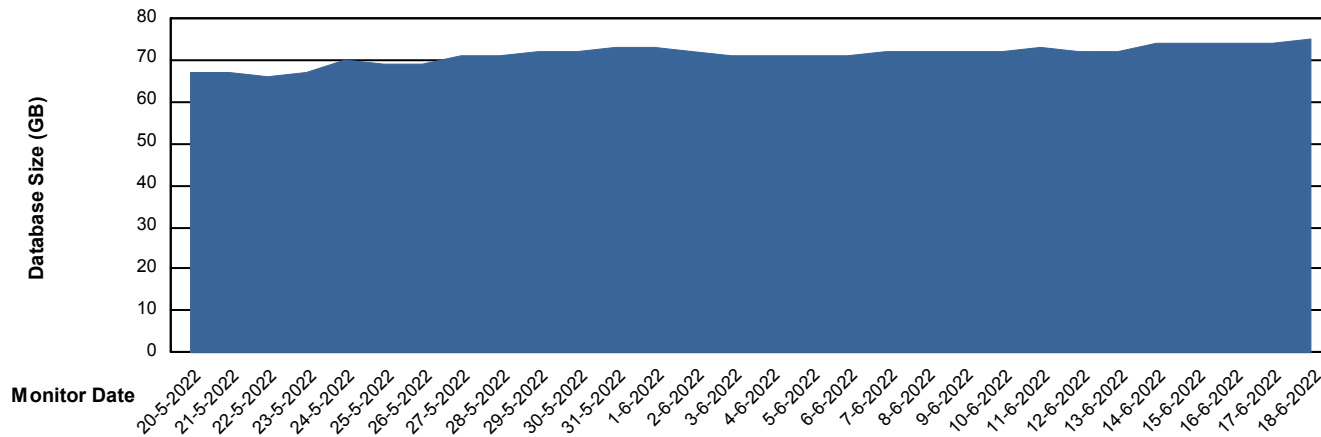

DB Processes Max 4
DB Processes Max 0
DB Processes Max 1,000

Weekly SLA Customer Report

Customer JSG_Production
Database ID 102

Database Performance JSG_PRD_SAREK_DB

Weekly SLA Customer Report

Customer JSG_Production
Database ID 102

DATABASE SIZE JSG_PRD_PICARD_DB

Database growth over last month

DATABASE SIZE JSG_PRD_SAREK_DB

Database growth over last month

Weekly SLA Customer Report

Customer JSG_Production
 Database ID 102

Database Tablespace JSG_PRD_PICARD_DB