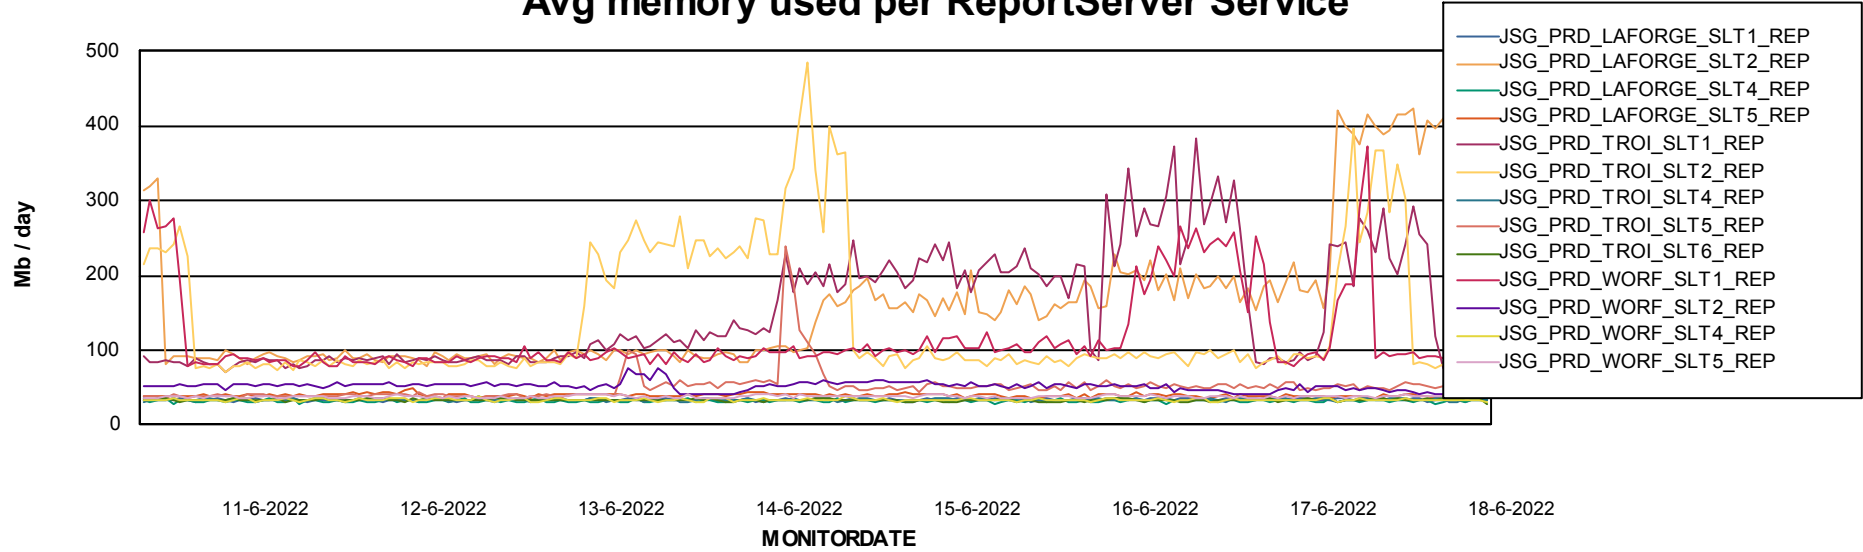

Avg memory used per ABS Server Service

Avg users per day per ABS server

Weekly SLA Customer Report

Customer JSG_Production
Database ID 102

ABSSolute Application ReportServer Services

Avg memory used per ReportServer Service