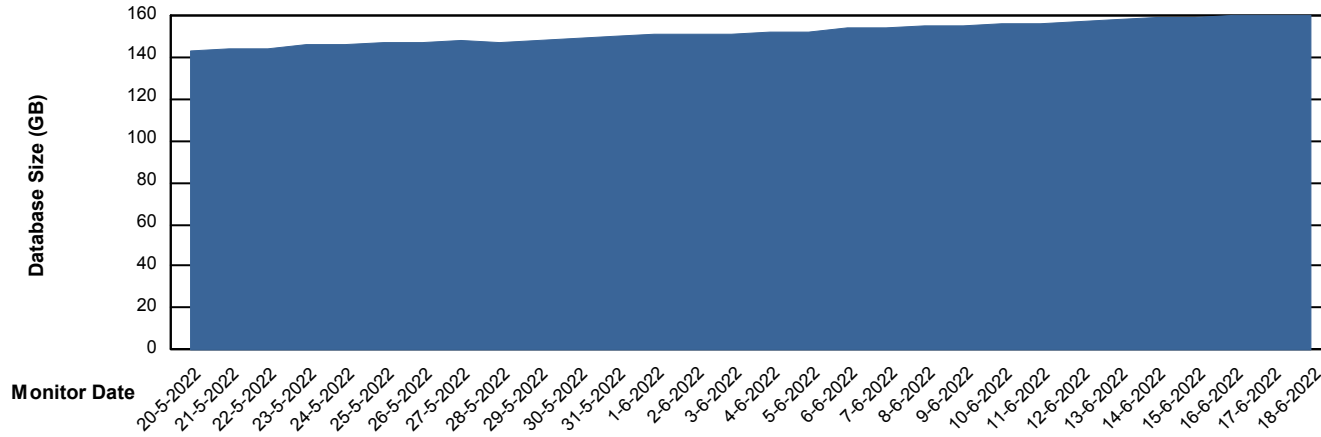

DB Processes Max 4
DB Processes Max 0
DB Processes Max 1,000

Weekly SLA Customer Report

Customer JSG_Production
Database ID 102

Database Performance JSG_PRD_SAREK_DB

Weekly SLA Customer Report

Customer JSG_Production
Database ID 102

DATABASE SIZE JSG_PRD_PICARD_DB

Database growth over last month

DATABASE SIZE JSG_PRD_SAREK_DB

Database growth over last month

Weekly SLA Customer Report

Customer JSG_Production
 Database ID 102

Database Tablespace JSG_PRD_PICARD_DB