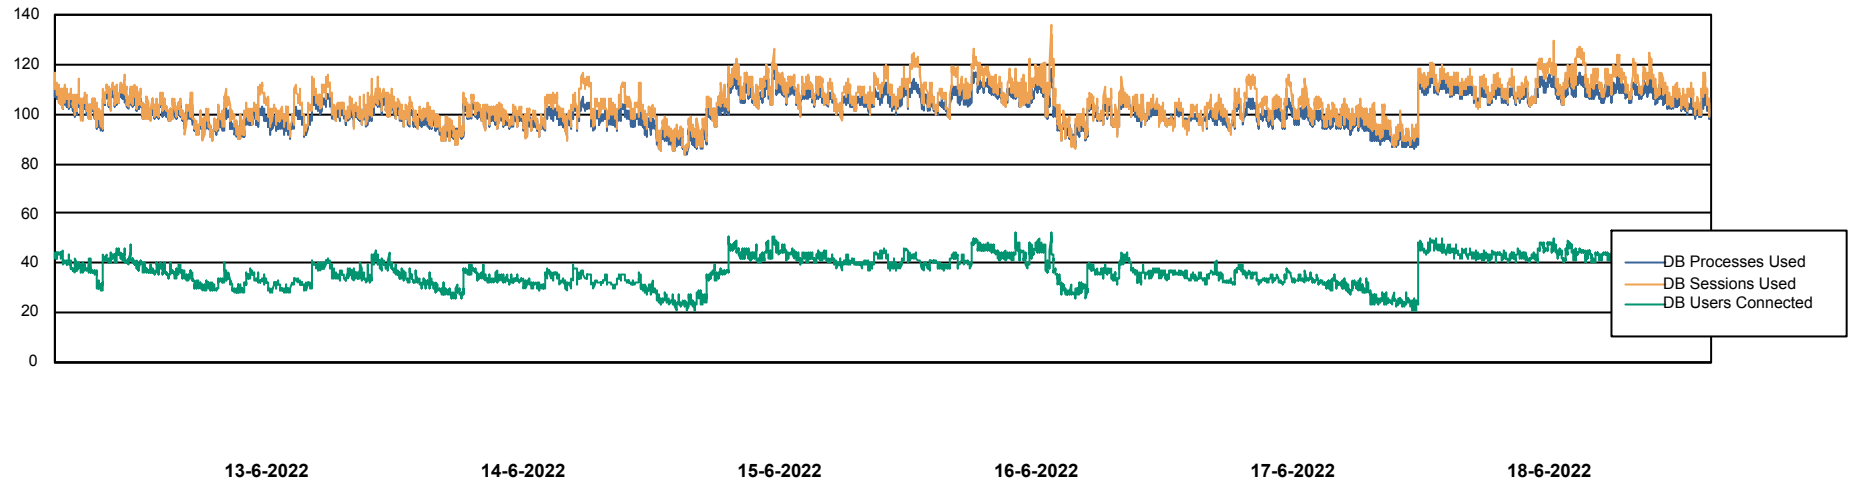

DB Processes Max 4
DB Processes Max 0
DB Processes Max 1,000

Weekly SLA Customer Report

Customer JSG_Production
Database ID 102

Database Performance JSG_PRD_SAREK_DB

Weekly SLA Customer Report

Customer JSG_Production
Database ID 102