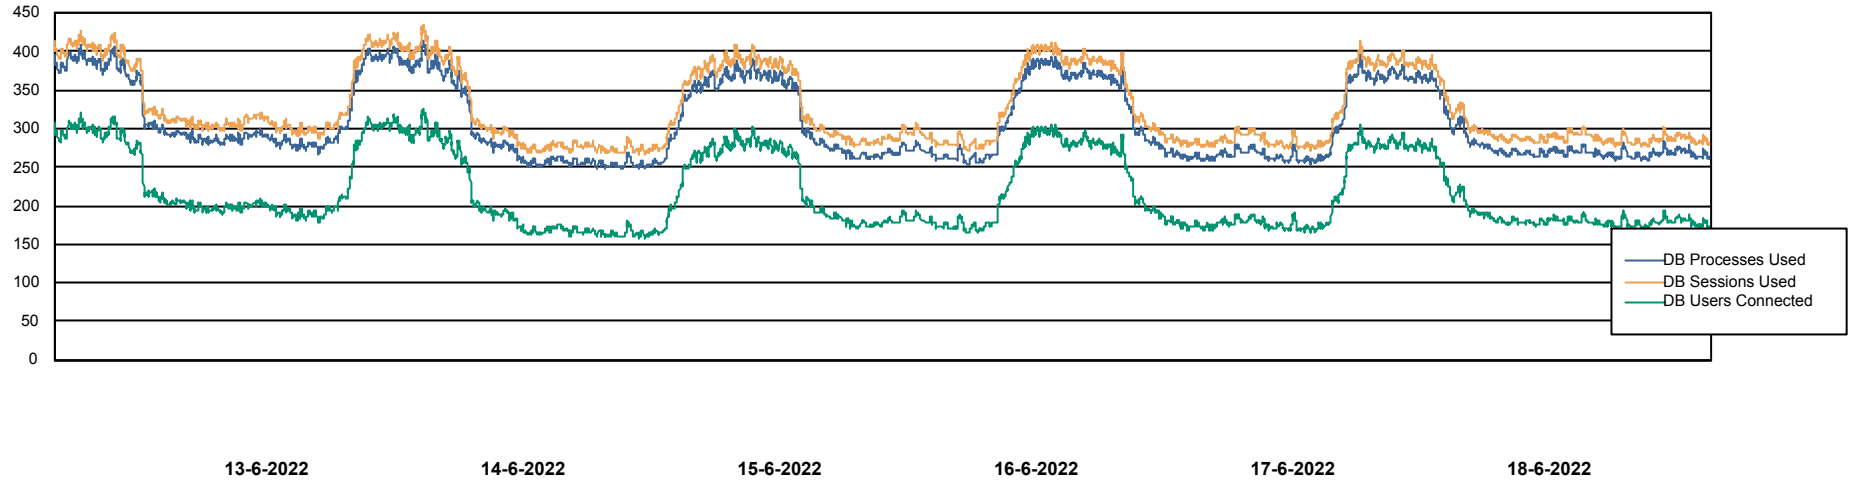

Weekly SLA Customer Report

Customer JSG_Production
Database ID 102

Harddisk Usage JSG_PRD_WORF

	Free disk space on C: (%)	Total disk space on C: (Gb)	Used disk space on C: (Gb)
18-6-2022	39	149	91
17-6-2022	39	149	91
16-6-2022	39	149	91
15-6-2022	39	149	91
14-6-2022	39	149	91
13-6-2022	39	149	91
12-6-2022	39	149	91

Weekly SLA Customer Report

Customer JSG_Production
Database ID 102

Database Performance JSG_PRD_PICARD_DB

Weekly SLA Customer Report

Customer JSG_Production
Database ID 102

Database Performance JSG_PRD_RIKER_DB