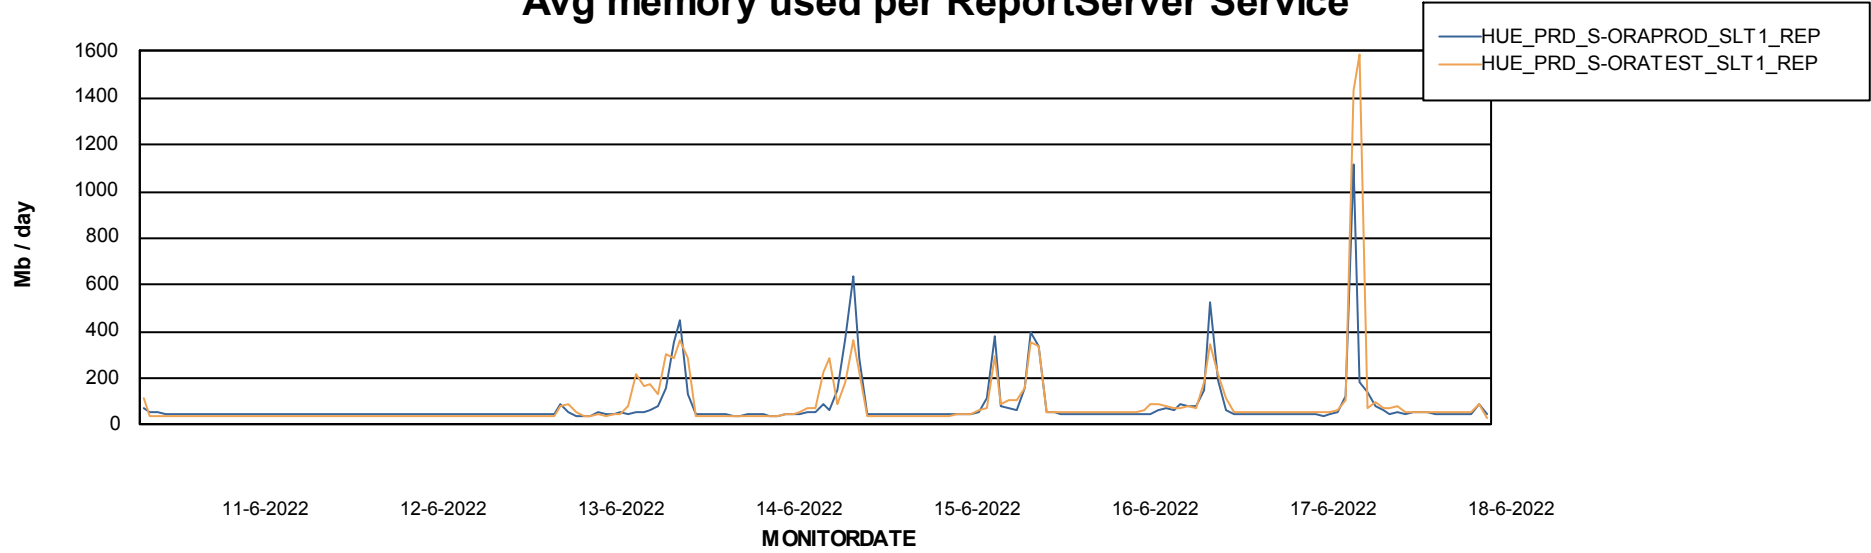

Avg users per day per ABS server

Weekly SLA Customer Report

Customer HUE_Production
Database ID 104

ABSSolute Application ReportServer Services

Avg memory used per ReportServer Service

Weekly SLA Customer Report