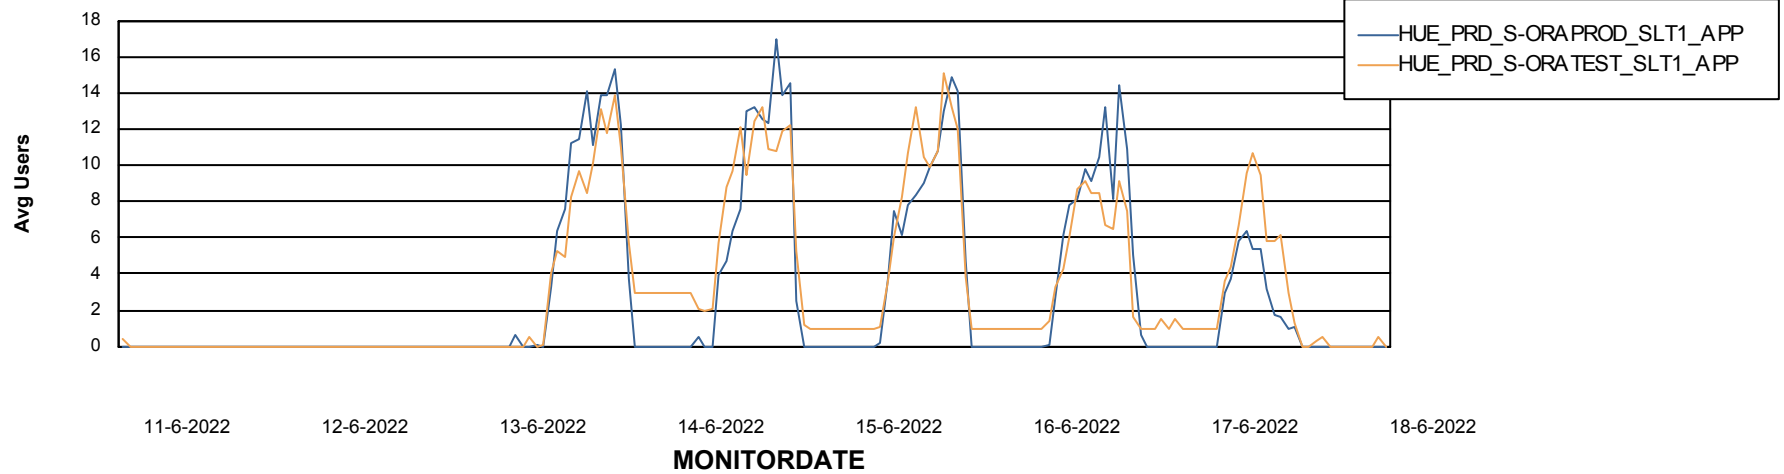

Avg users per day per ABS server