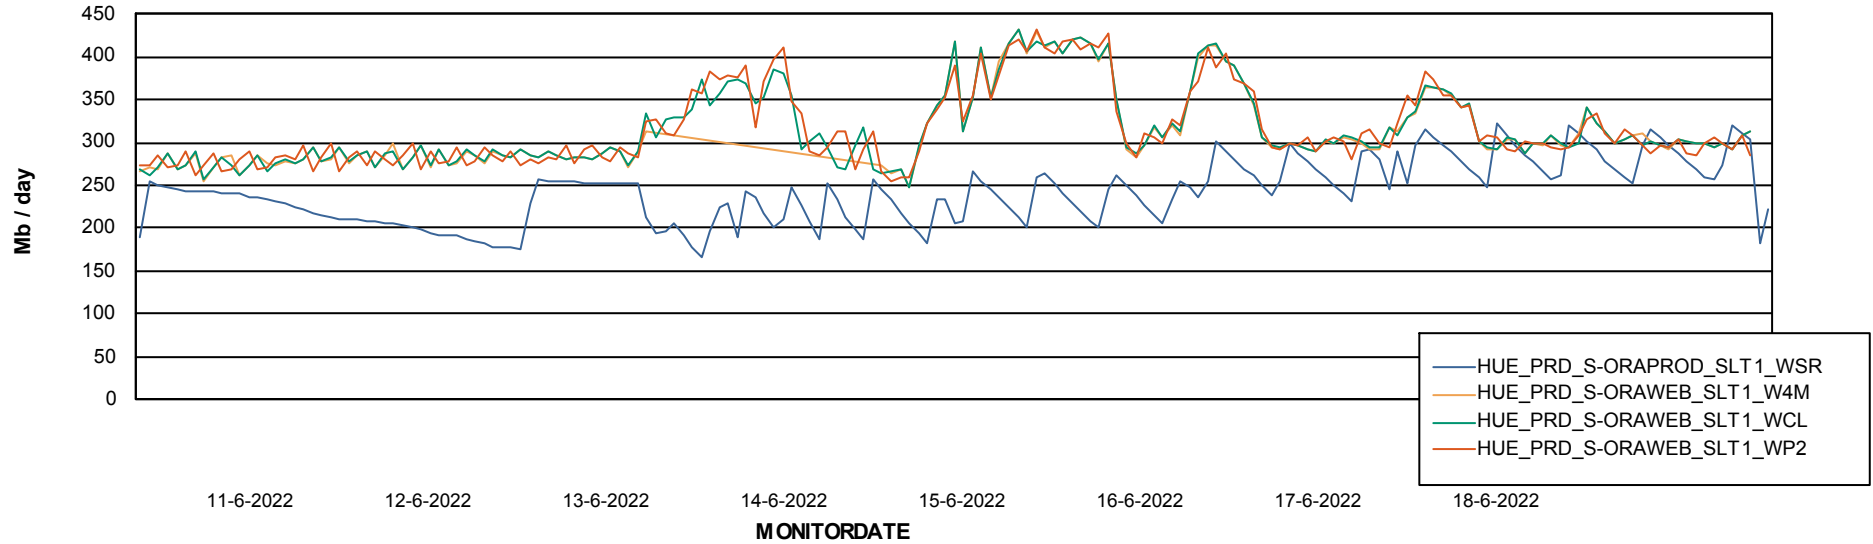

ABSSolute Web Component Services

Avg memory used per ABS Web component