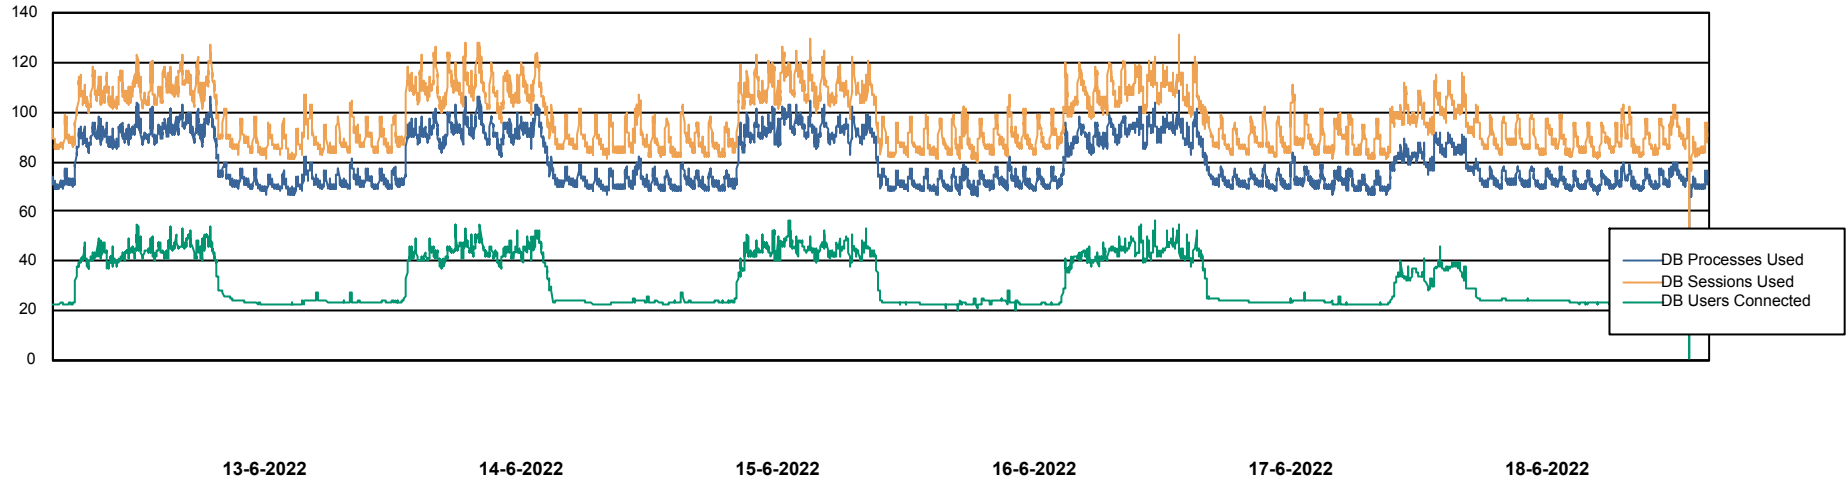

Weekly SLA Customer Report

Customer HUE_Production
Database ID 104

Database Performance HUE_PRD_S-ORABI_DB

Weekly SLA Customer Report

Customer HUE_Production
Database ID 104

Database Performance HUE_PRD_S-ORAPROD_DB