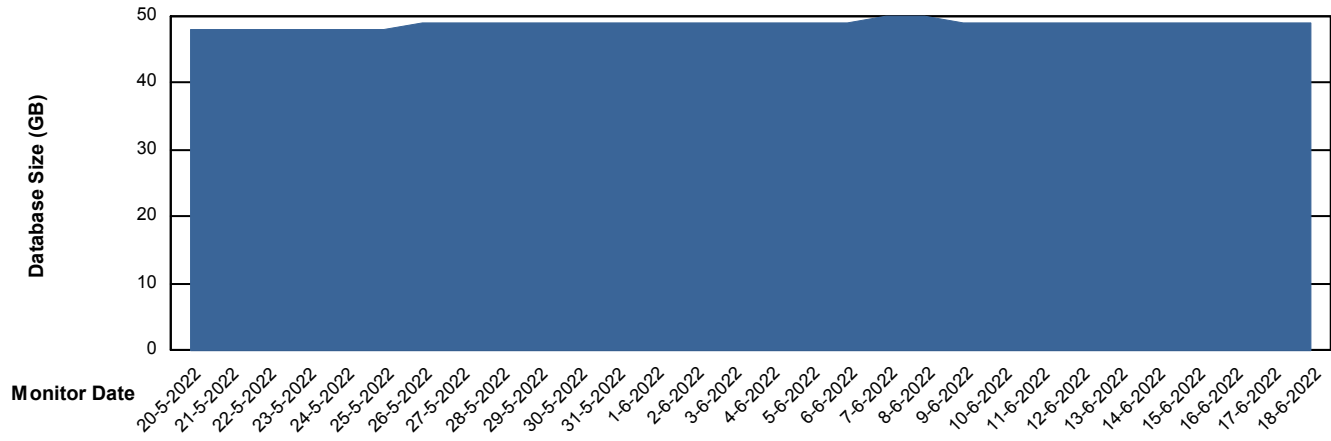

DATABASE SIZE HUE_PRD_S-ORAPROD_DB

Database growth over last month