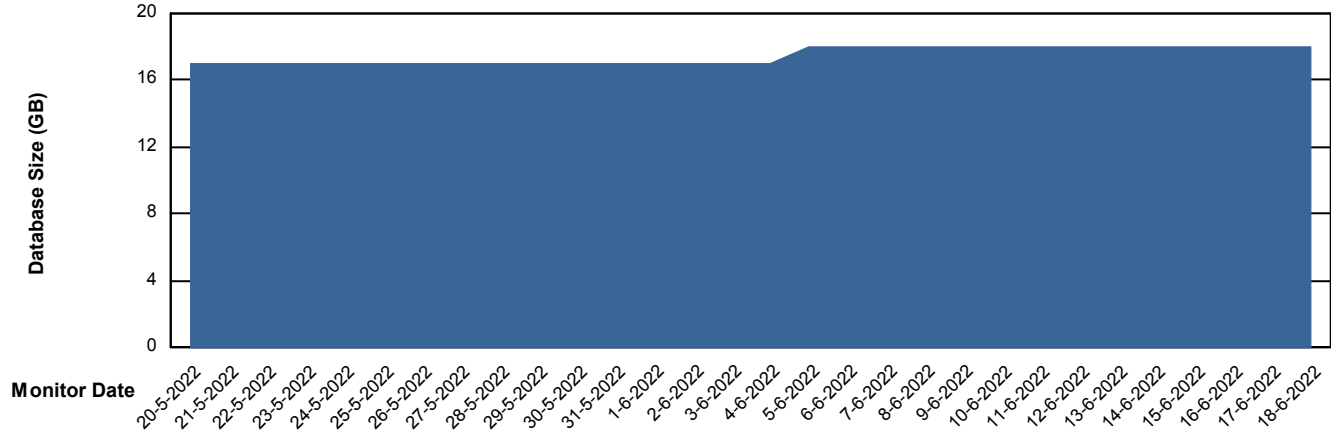

DATABASE SIZE HUE_PRD_S-ORABI_DB

Database growth over last month