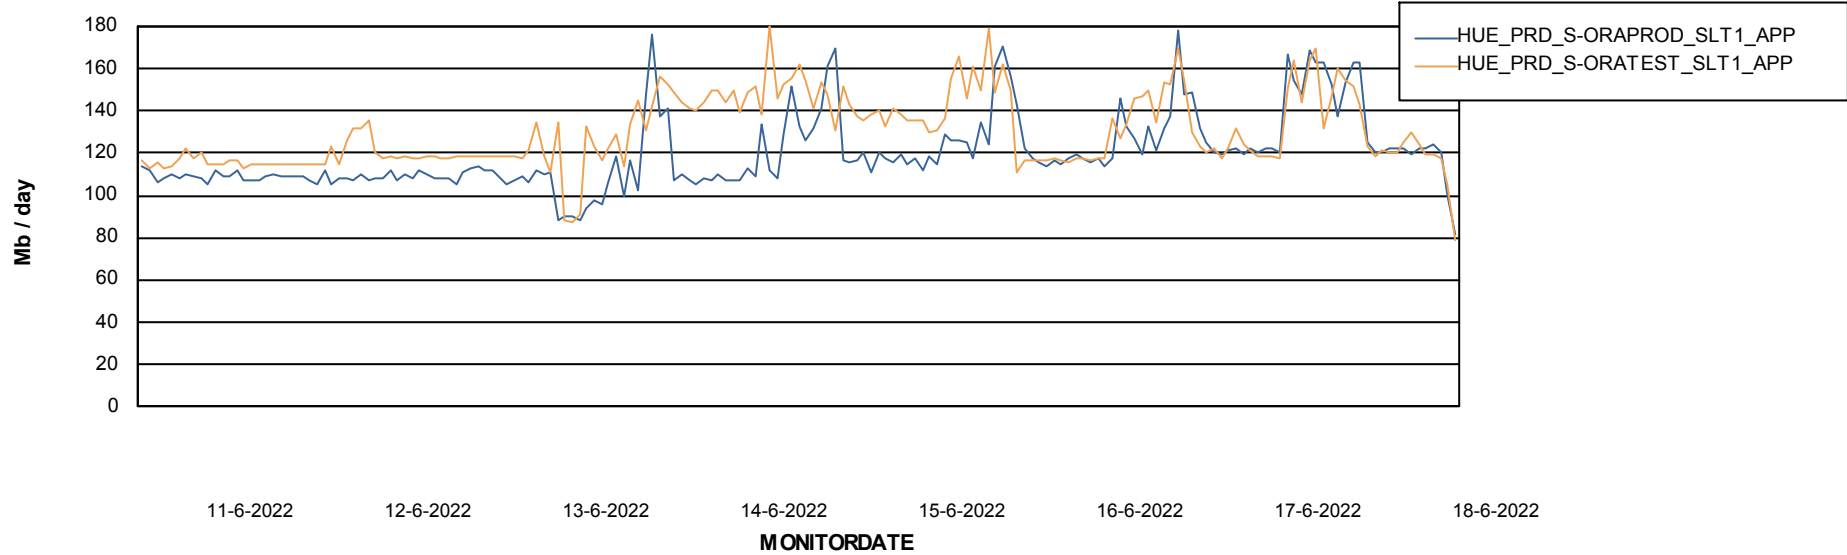

Standby Database Health HUE_Production

Recovery lag for last 7 days

Weekly SLA Customer Report

Customer HUE_Production
Database ID 104

ABSSolute Application Server Services

Avg memory used per ABS Server Service