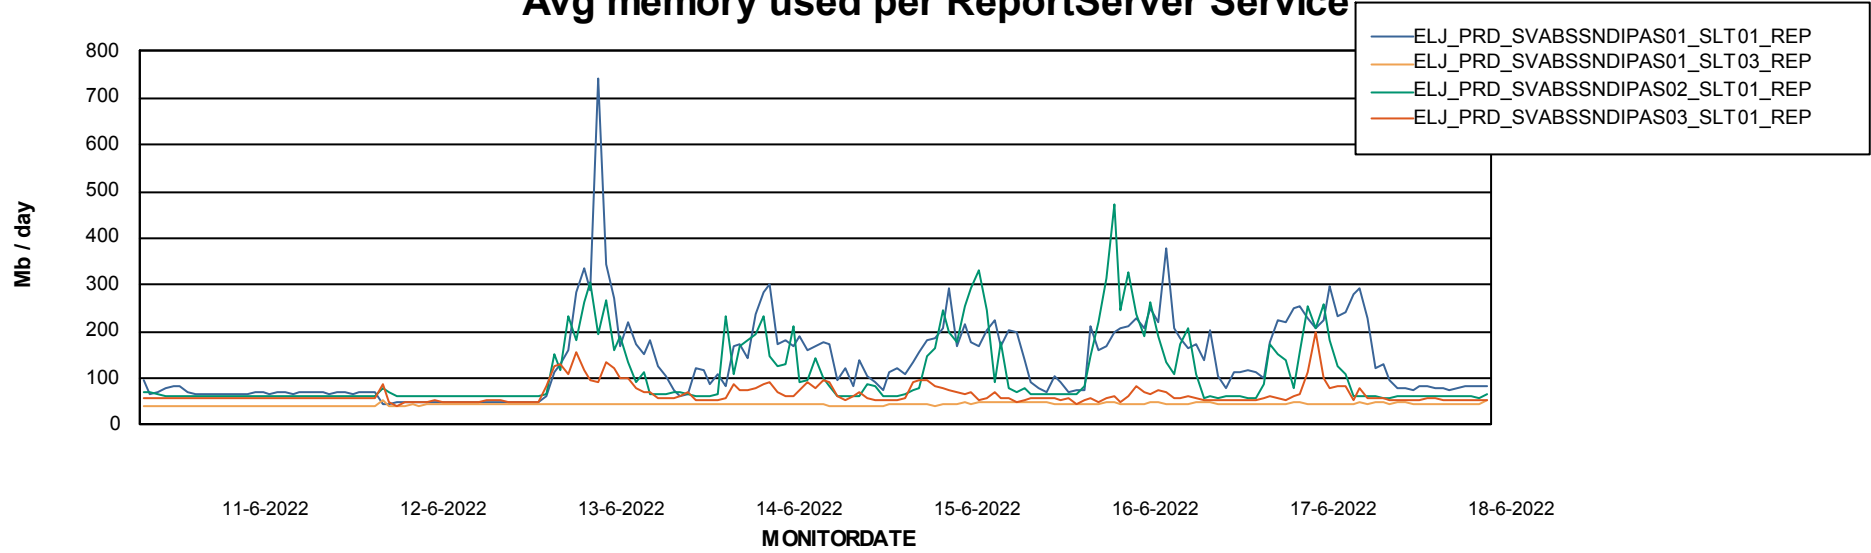

ABSSolute Application ReportServer Services

Avg memory used per ReportServer Service