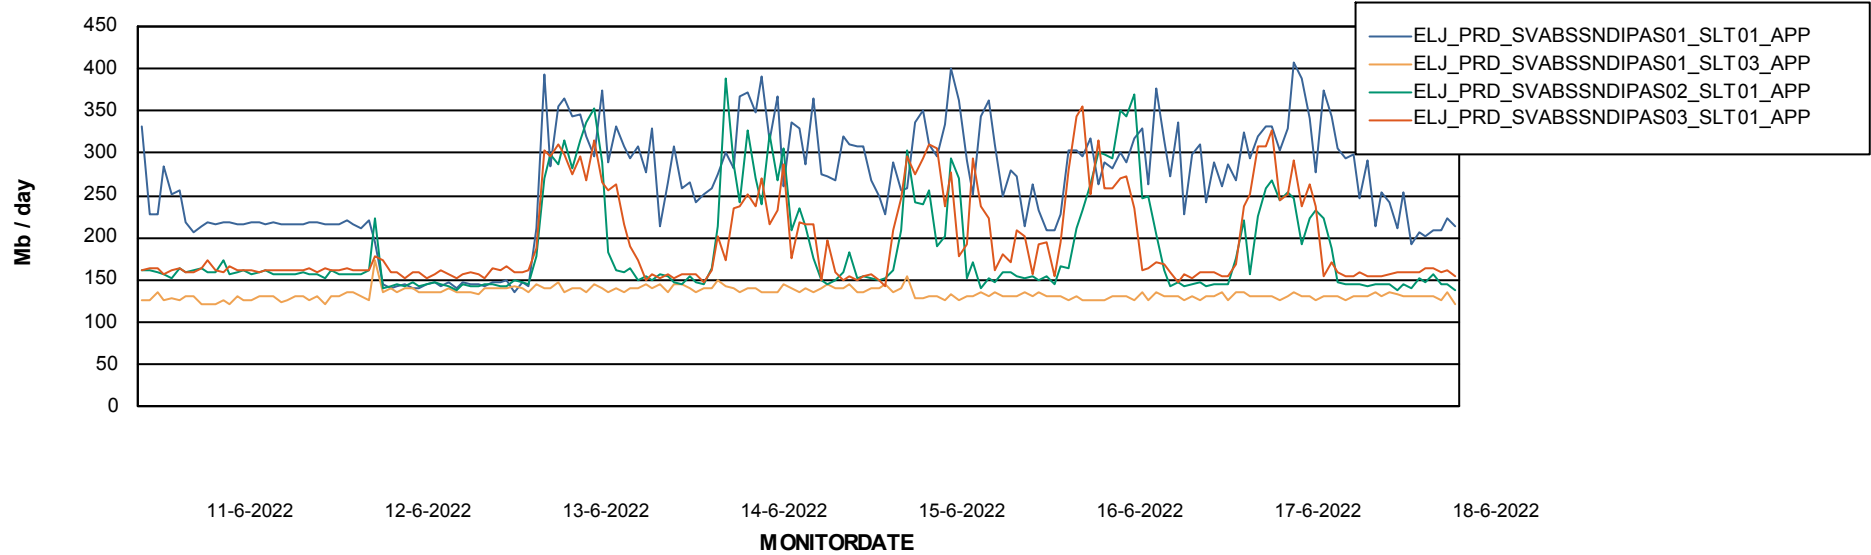

Weekly SLA Customer Report

Customer ELJ Production
 Database ID 72

Database Tablespace ELJDB_Production

Date	Tablespace Name	Filesize (Gb)	Usedsize (Gb)	Percentage free
18-6-2022	ABSDATA	47	38	19
	INDX	22	18	18
17-6-2022	ABSDATA	47	38	19
	INDX	22	18	18
16-6-2022	ABSDATA	47	38	19
	INDX	22	18	18
15-6-2022	ABSDATA	47	38	19
	INDX	22	18	18
14-6-2022	ABSDATA	47	38	19
	INDX	22	18	18
13-6-2022	ABSDATA	47	37	21
	INDX	22	18	18
12-6-2022	ABSDATA	47	38	19
	INDX	22	18	18

BI Status and last ETL error for ELJDB_PRD_BI

	zo 12/6/2022	ma 13/6/2022	di 14/6/2022	wo 15/6/2022	do 16/6/2022	vr 17/6/2022	za 18/6/2022
ABS DataWarehouse ETL Health	OK	OK	OK	OK	OK	OK	OK
ABS DWHStaging ETL Health	OK	OK	OK	OK	OK	OK	OK

Weekly SLA Customer Report

Customer ELJ Production
Database ID 72

ABSSolute Application Server Services

Avg memory used per ABS Server Service

Avg users per day per ABS server

Weekly SLA Customer Report

Customer ELJ Production
Database ID 72