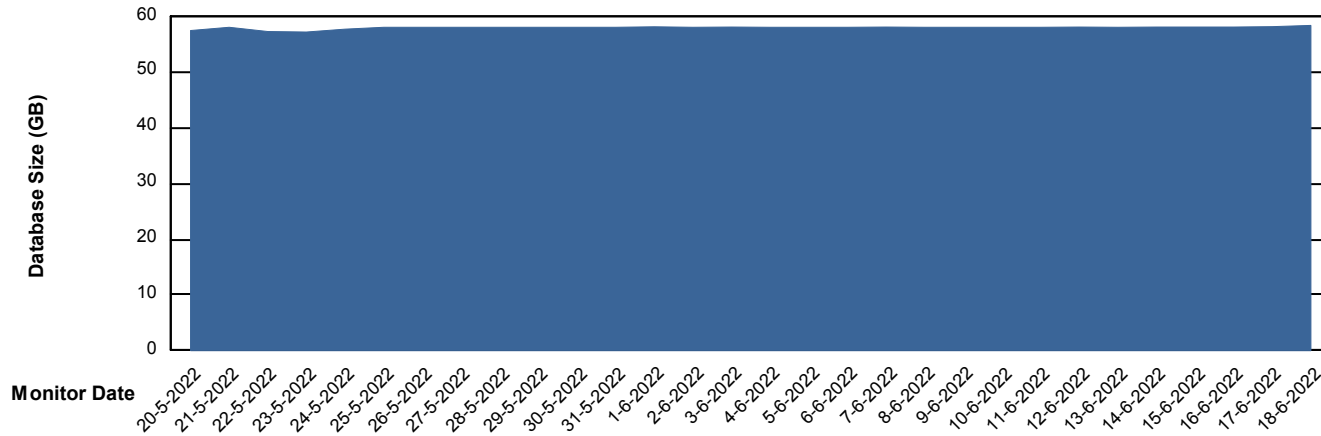

Customer ELJ Production
Database ID 72

Database Performance ELJDB_Standby

Weekly SLA Customer Report

Customer ELJ Production
Database ID 72

DATABASE SIZE ELJDB_PRD_BI

Database growth over last month

DATABASE SIZE ELJDB_Production

Database growth over last month

Weekly SLA Customer Report

Customer ELJ Production
Database ID 72

Database Tablespace ELJDB_PRD_BI

Date	Tablespace Name	Filesize (Gb)	Usedsize (Gb)	Percentage free
18-6-2022	ABSDATA	15	12	20
	INDX	20	16	20
17-6-2022	ABSDATA	15	12	20
	INDX	20	16	20
16-6-2022	ABSDATA	15	12	20
	INDX	20	16	20
15-6-2022	ABSDATA	15	12	20
	INDX	20	16	20
14-6-2022	ABSDATA	15	12	20
	INDX	20	16	20
13-6-2022	ABSDATA	15	12	20
	INDX	20	16	20
12-6-2022	ABSDATA	15	12	20
	INDX	20	16	20