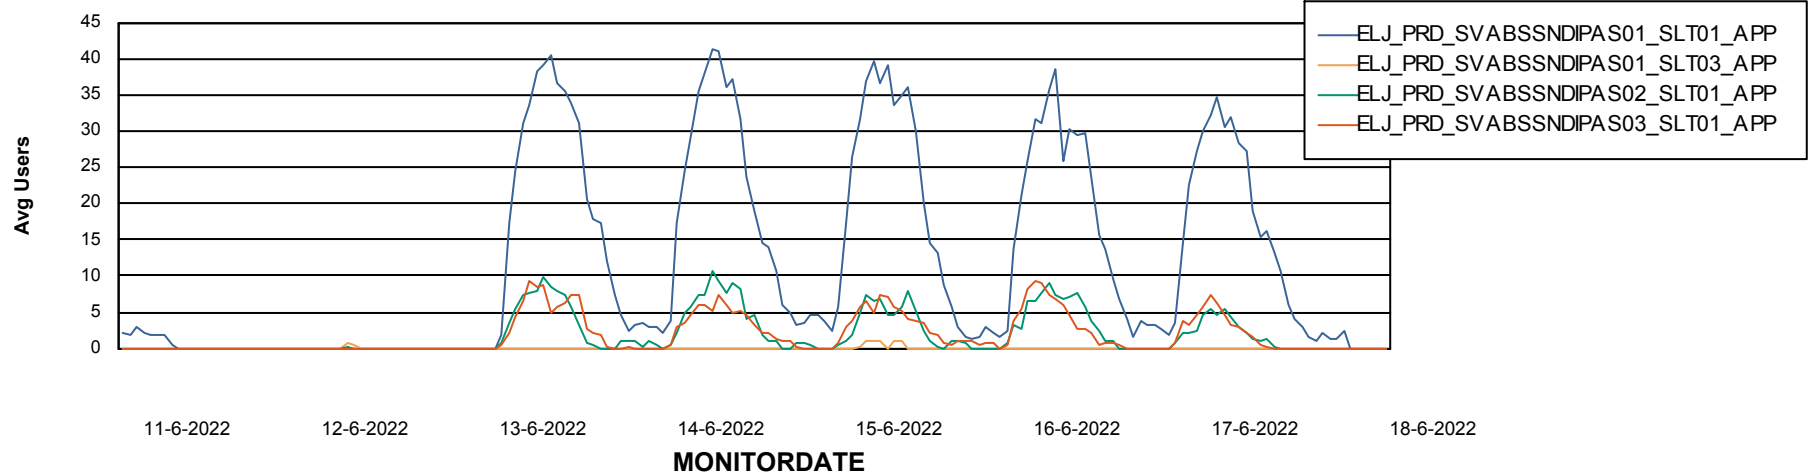

Weekly SLA Customer Report

Customer ELJ Production
Database ID 72

ABSSolute Application Server Services

Avg memory used per ABS Server Service

Avg users per day per ABS server

Weekly SLA Customer Report

Customer ELJ Production
Database ID 72