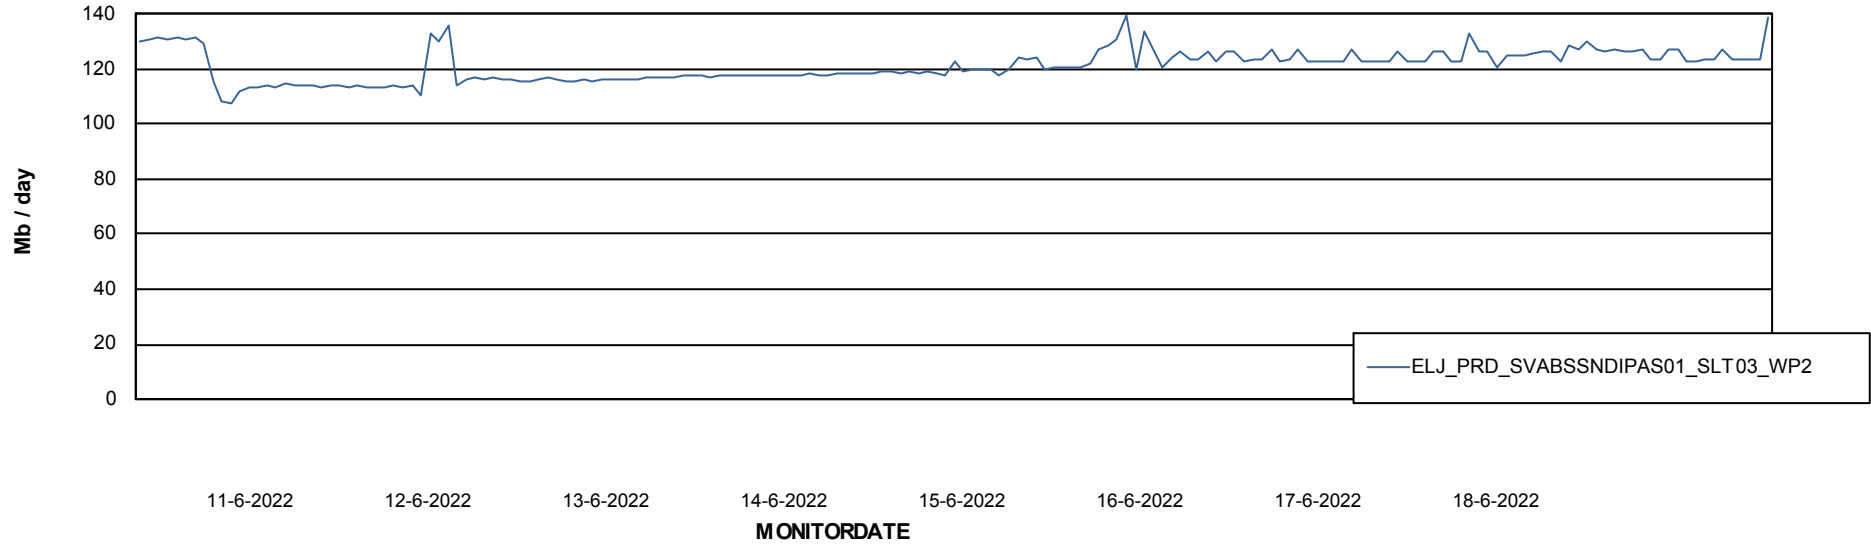

ABSSolute Application ReportServer Services

Avg memory used per ReportServer Service

Weekly SLA Customer Report

Customer ELJ Production
Database ID 72

ABSSolute Web Component Services

Avg memory used per ABS Web component