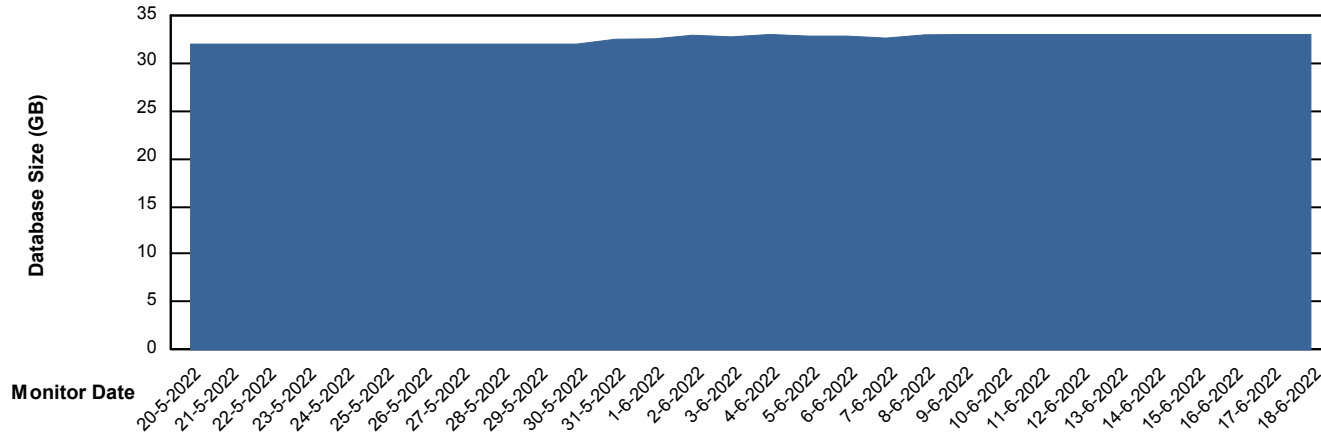

Customer ELJ Production
Database ID 72

Database Performance ELJDB_Standby

Weekly SLA Customer Report

Customer ELJ Production
Database ID 72

DATABASE SIZE ELJDB_PRD_BI

Database growth over last month

DATABASE SIZE ELJDB_Production

Database growth over last month

Weekly SLA Customer Report

Customer ELJ Production
Database ID 72

Database Tablespace ELJDB_PRD_BI

Date	Tablespace Name	Filesize (Gb)	Usedsize (Gb)	Percentage free
18-6-2022	ABSDATA	15	12	20
	INDX	20	16	20
17-6-2022	ABSDATA	15	12	20
	INDX	20	16	20
16-6-2022	ABSDATA	15	12	20
	INDX	20	16	20
15-6-2022	ABSDATA	15	12	20
	INDX	20	16	20
14-6-2022	ABSDATA	15	12	20
	INDX	20	16	20
13-6-2022	ABSDATA	15	12	20
	INDX	20	16	20
12-6-2022	ABSDATA	15	12	20
	INDX	20	16	20