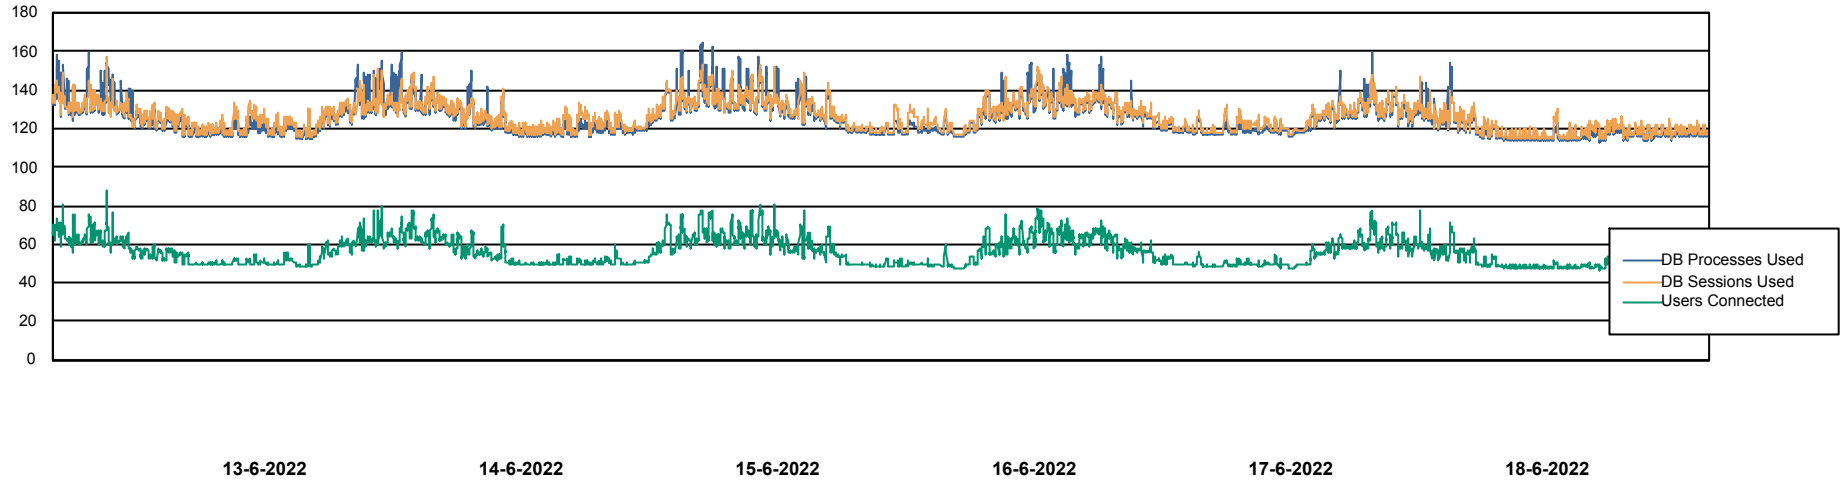

Weekly SLA Customer Report

Customer ELJ Production
Database ID 72

Database Performance ELJDB_PRD_BI

Weekly SLA Customer Report

Customer ELJ Production
Database ID 72

Database Performance ELJDB_Production

Weekly SLA Customer Report