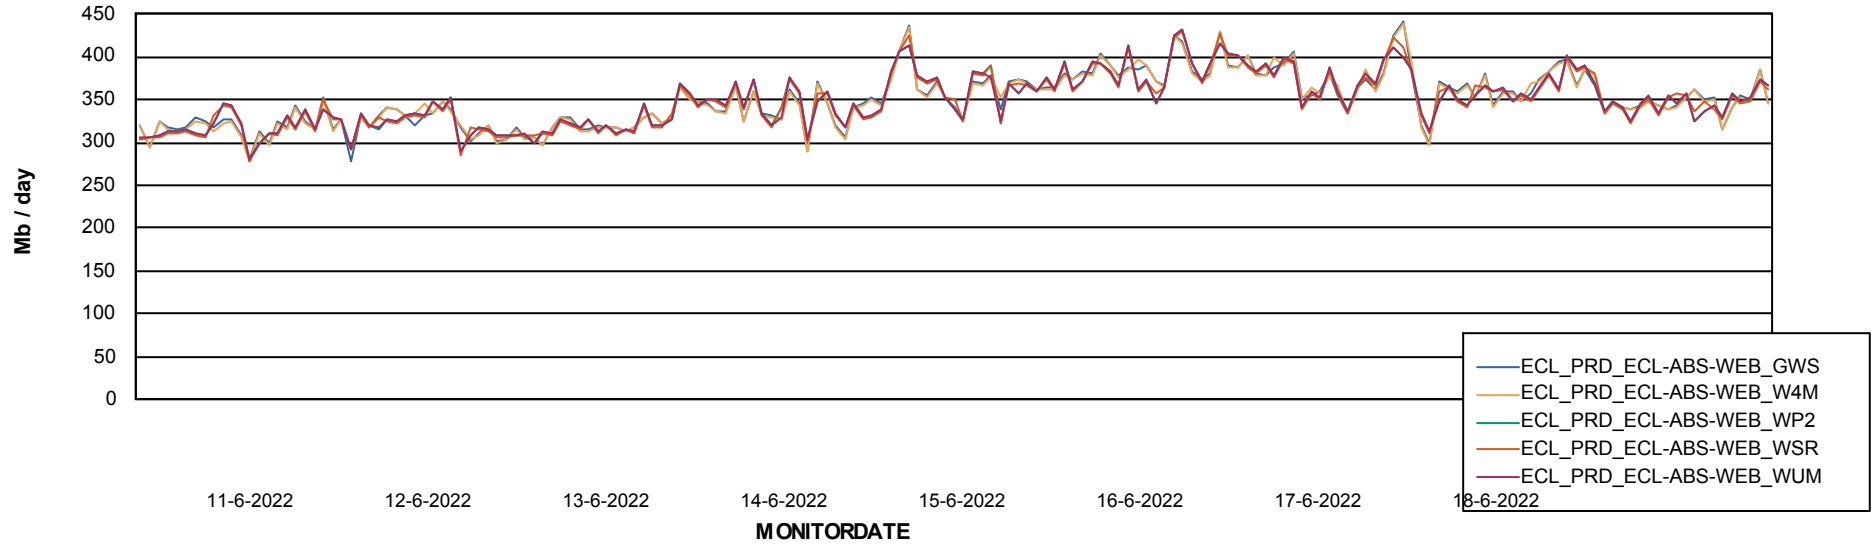

ABSolute Web Component Services

Avg memory used per ABS Web component