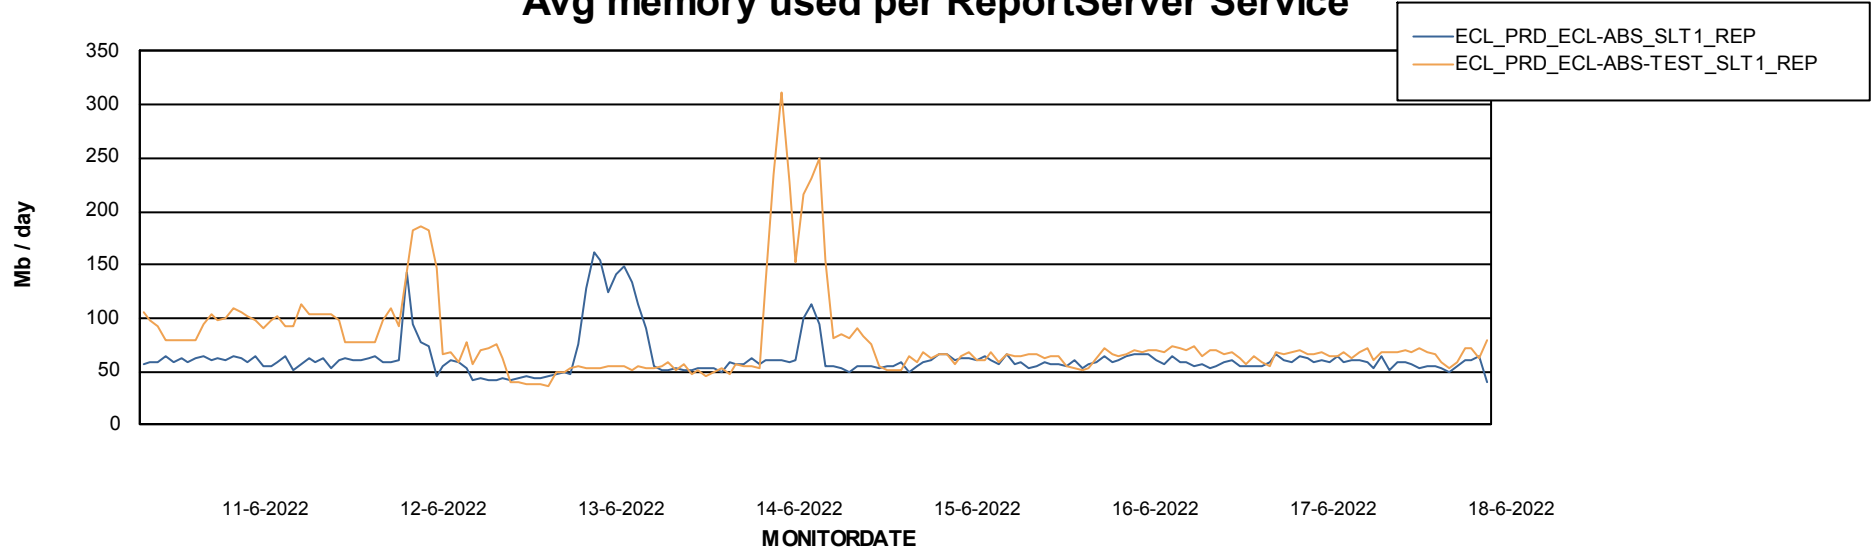

ABSSolute Application ReportServer Services

Avg memory used per ReportServer Service