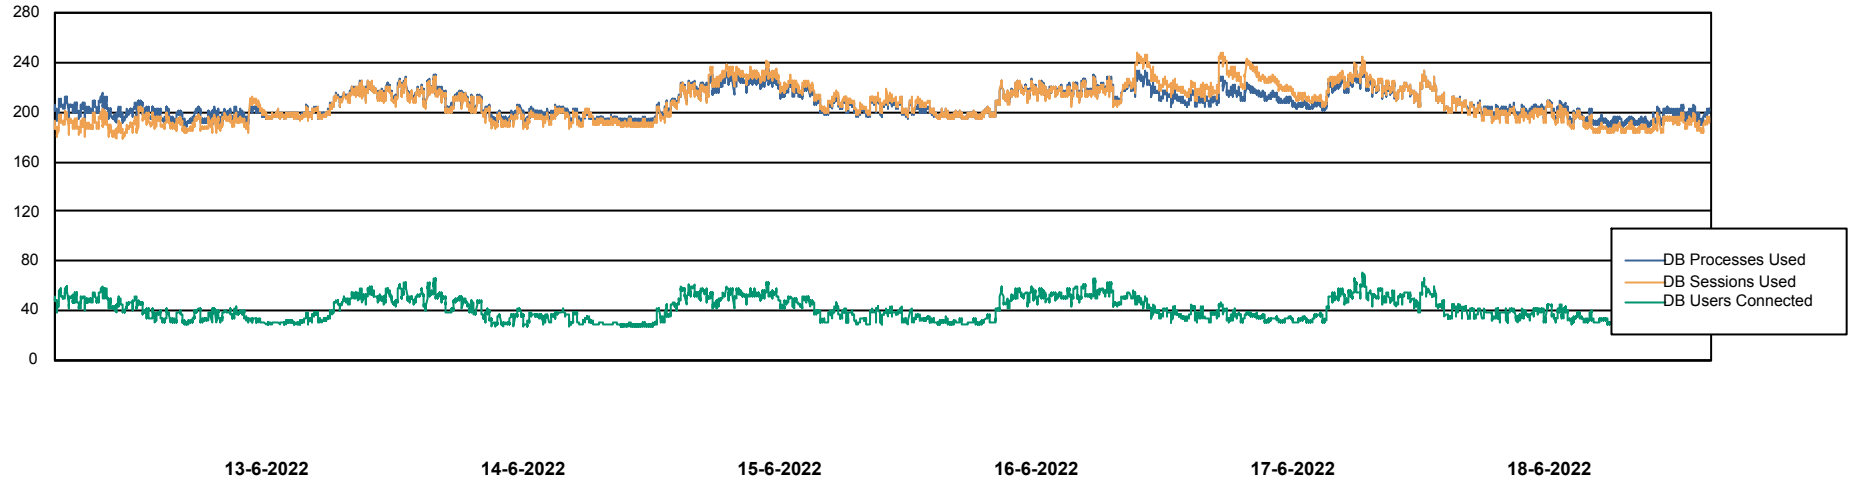

Database Performance ECLDB_Production