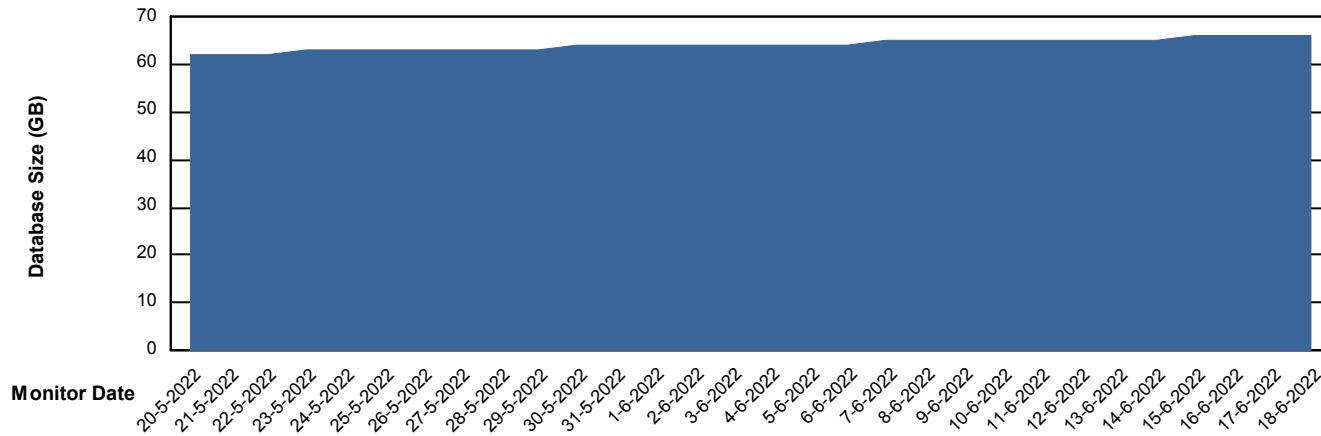

DATABASE SIZE ECLDB_Production

Database growth over last month