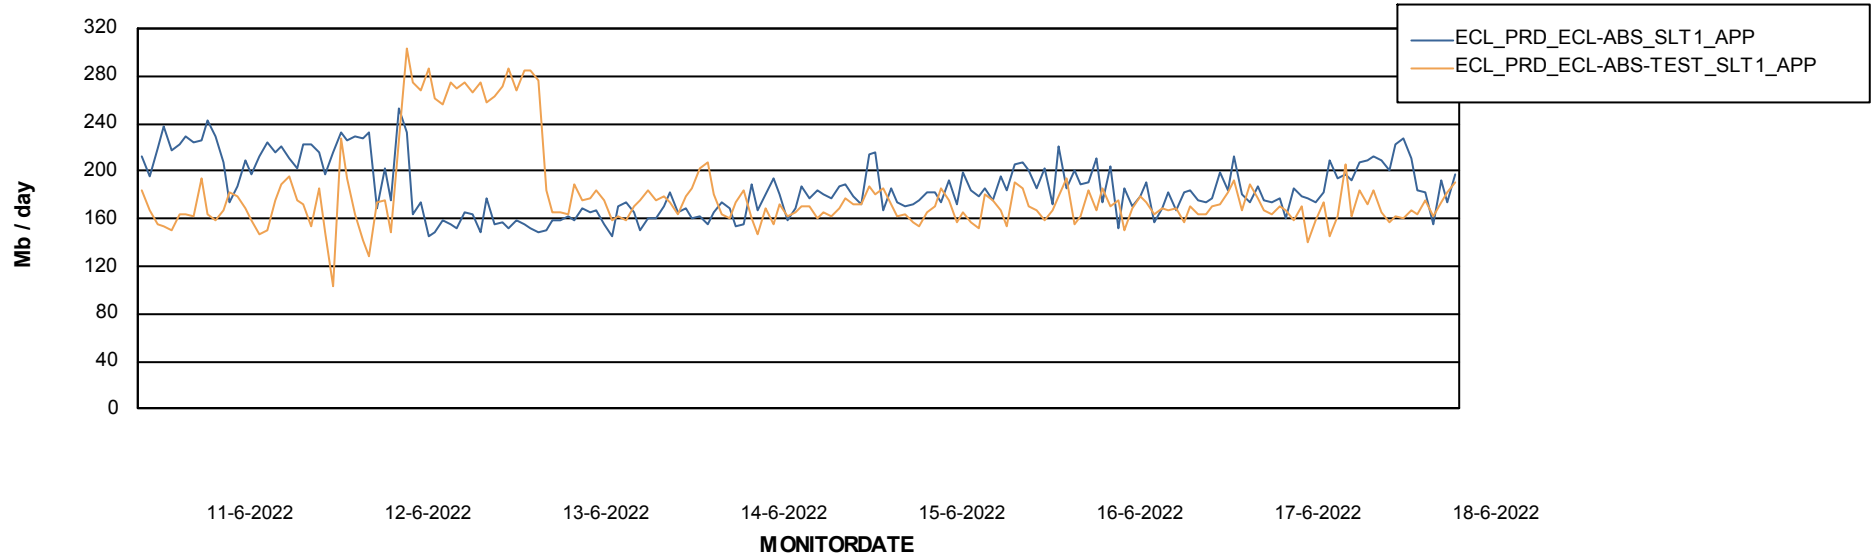

ABSSolute Application Server Services

Avg memory used per ABS Server Service