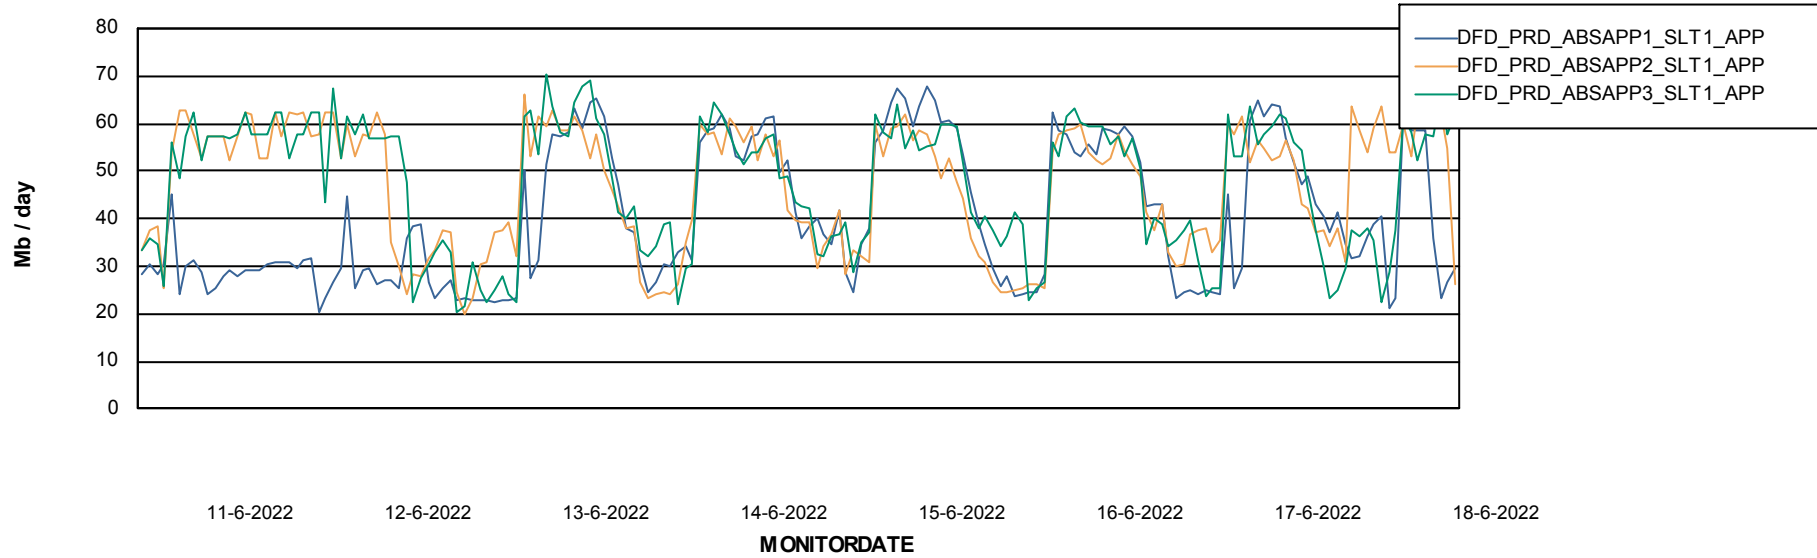

ABSSolute Application Server Services

Avg memory used per ABS Server Service