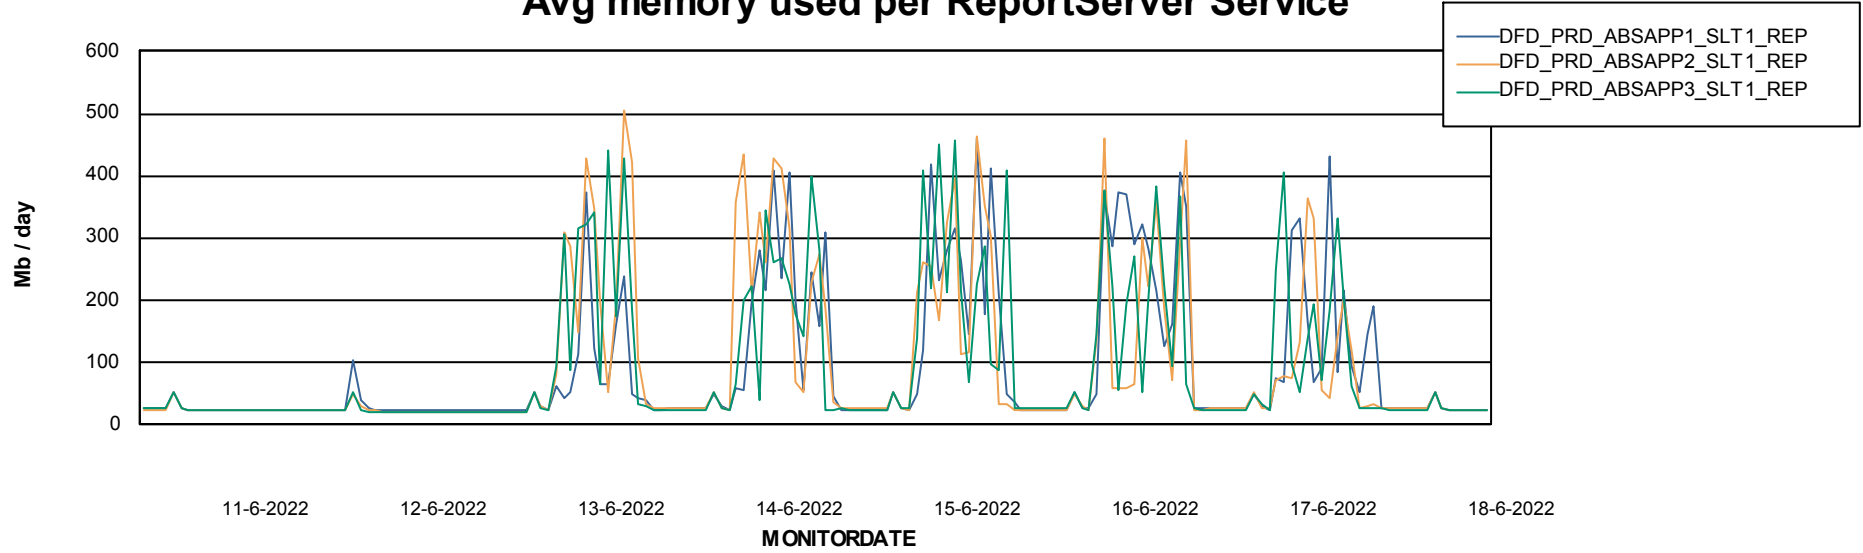

ABSSolute Application ReportServer Services

Avg memory used per ReportServer Service