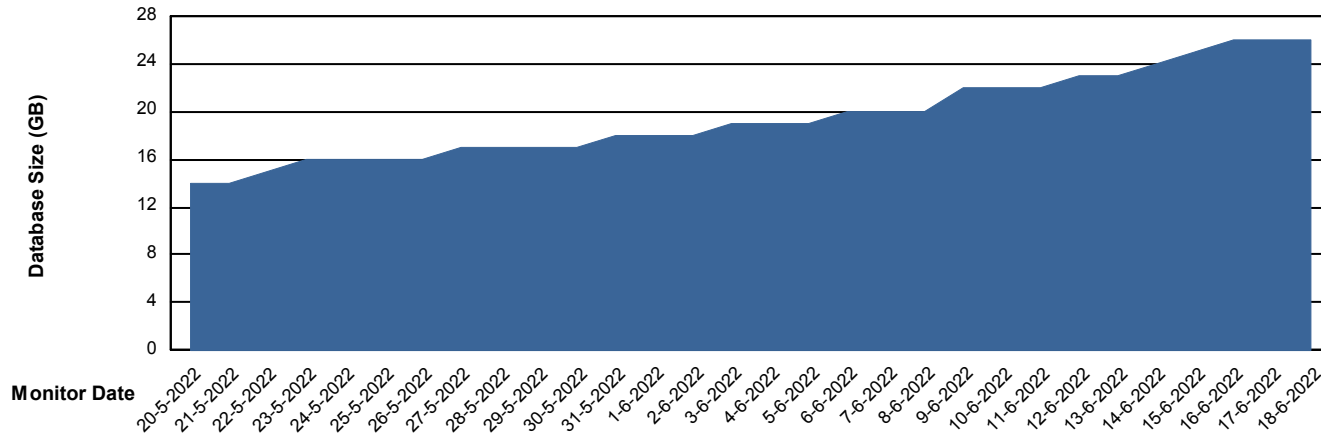

DATABASE SIZE DFDDB_Production

Database growth over last month