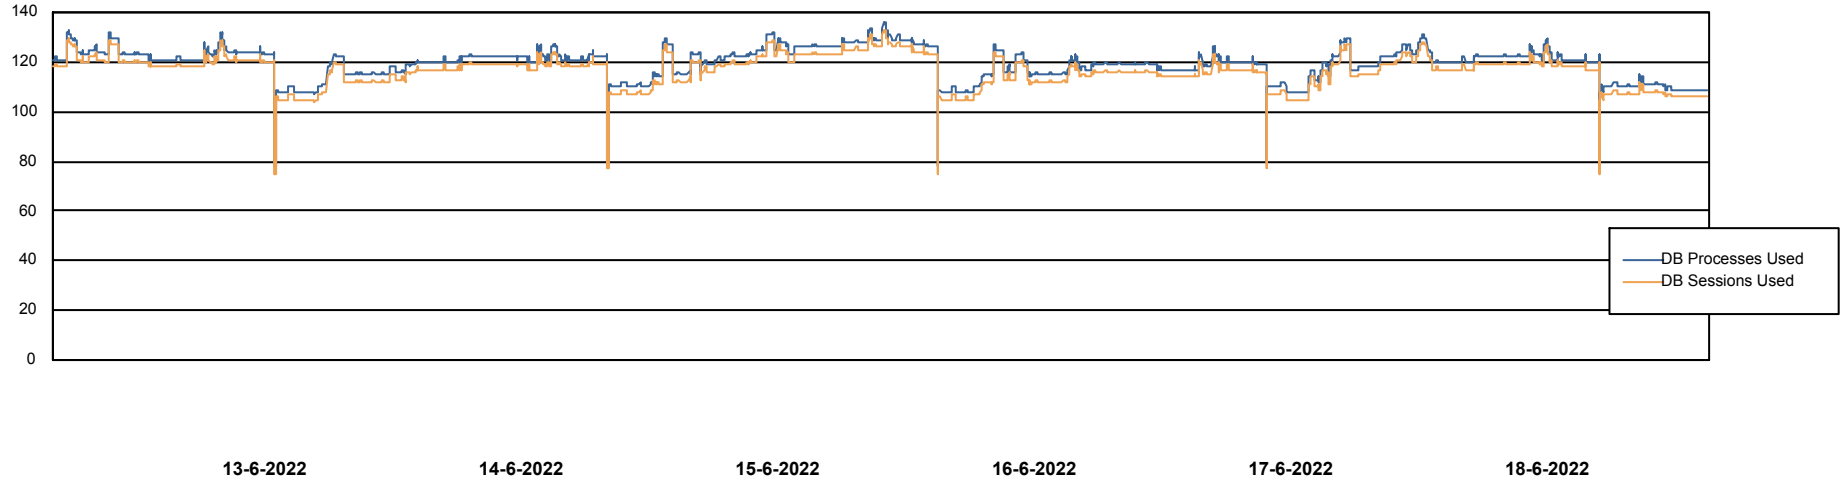

Database Performance DFDDB_Production