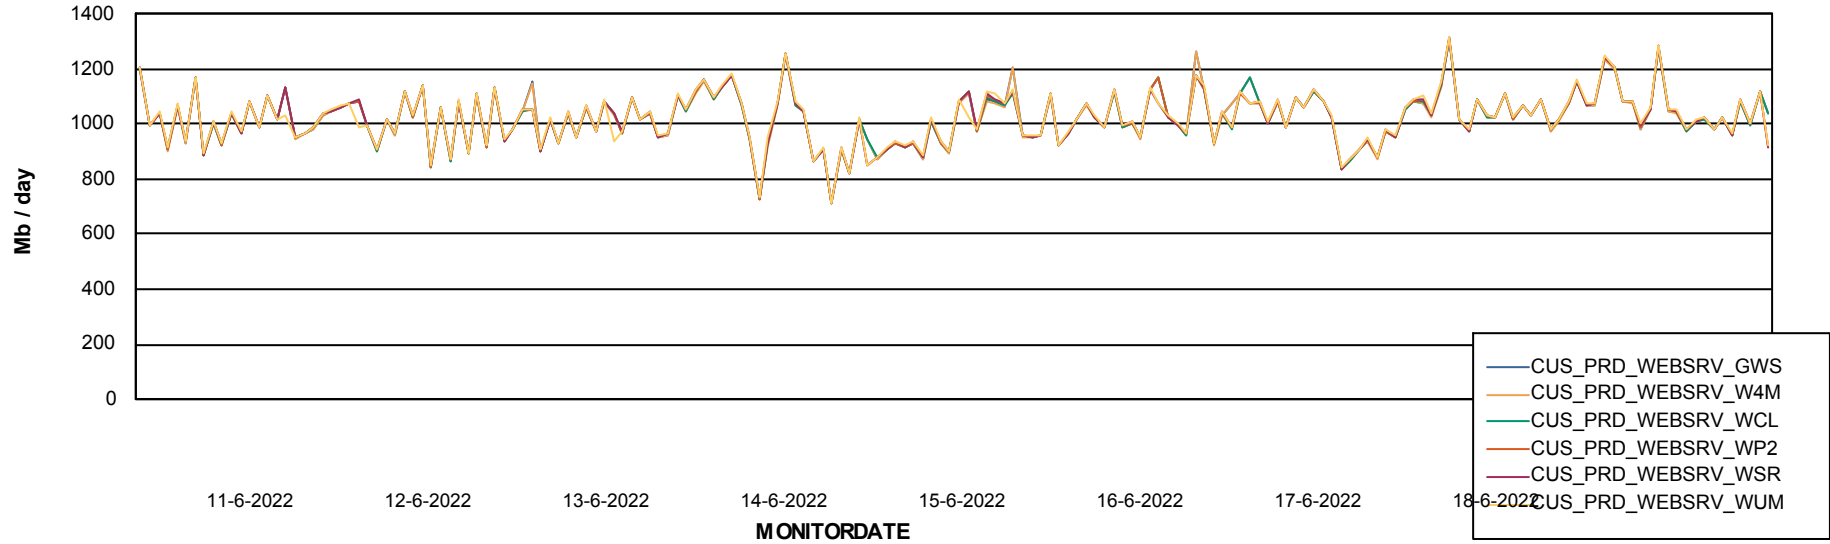

ABSSolute Web Component Services

Avg memory used per ABS Web component