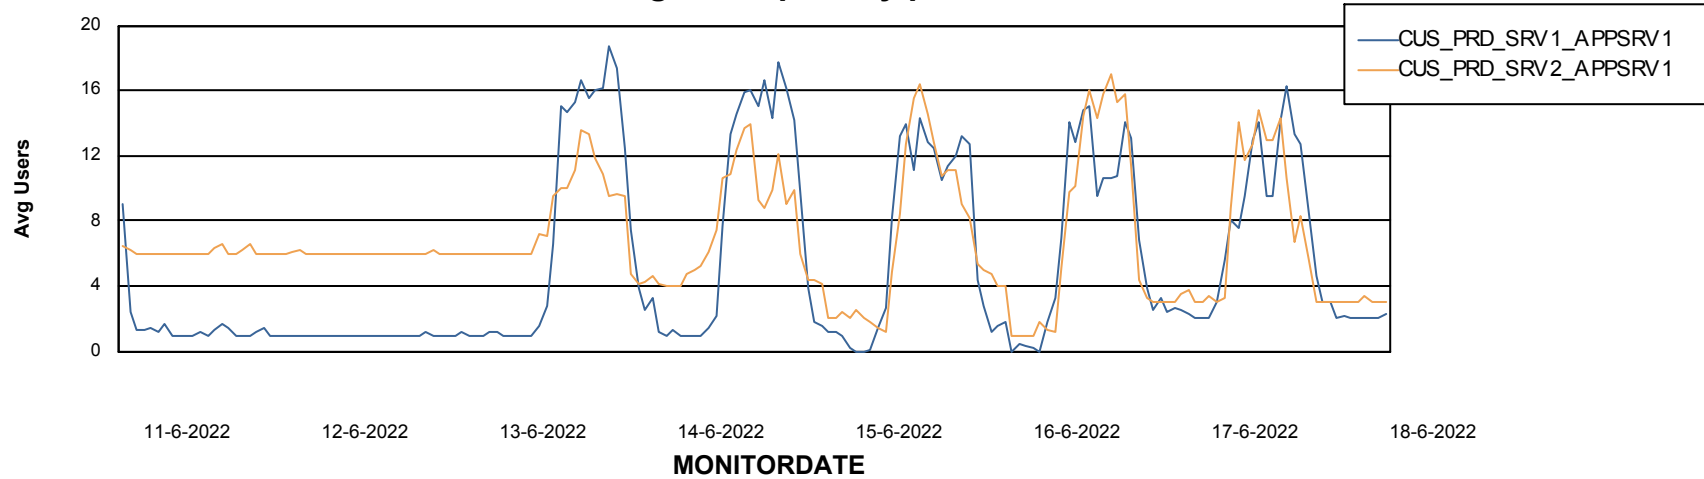

Avg users per day per ABS server