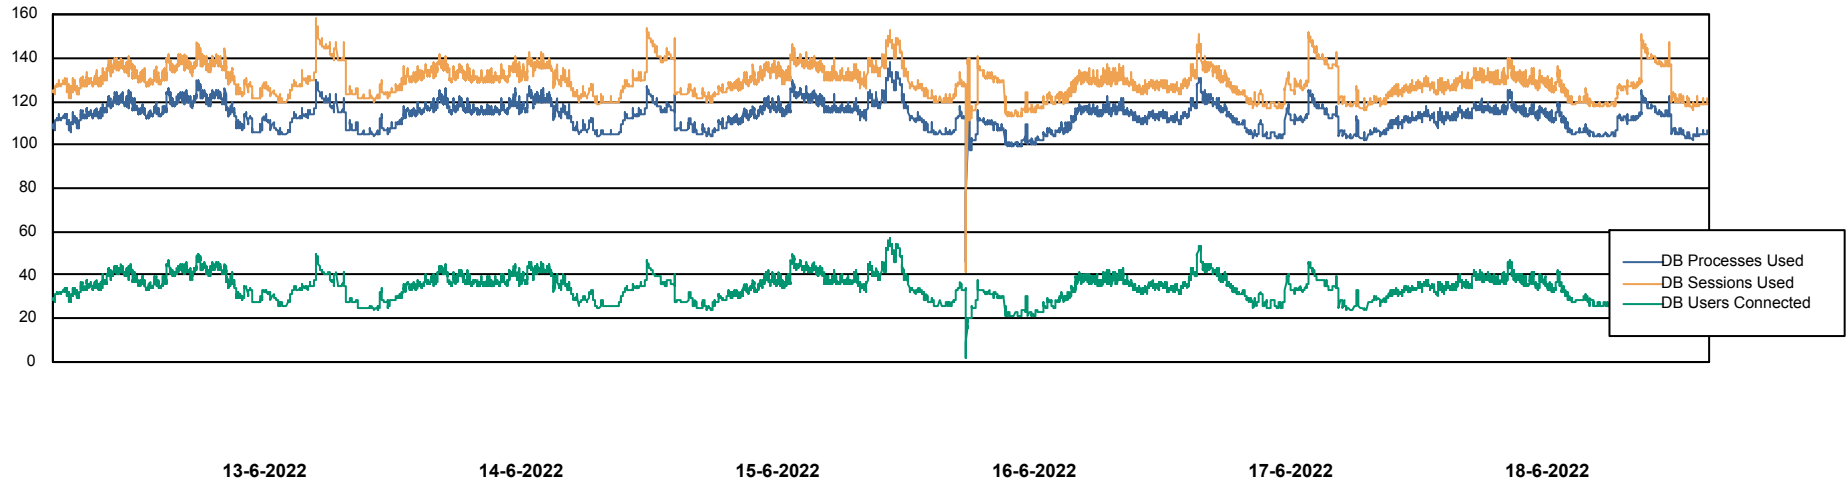

Harddisk Usage CUS_StandByDBSrv_ABSD2

	Free disk space on C: (%)	Total disk space on C: (Gb)	Used disk space on C: (Gb)	Free disk space on D: (%)	Total disk space on D: (Gb)	Used disk space on D: (Gb)
18-6-2022	71	199	57	25	1,024	765
17-6-2022	71	199	57	25	1,024	764
16-6-2022	71	199	57	25	1,024	766
15-6-2022	71	199	57	25	1,024	767
14-6-2022	72	199	57	25	1,024	766
13-6-2022	72	199	56	26	1,024	759
12-6-2022	72	199	56	26	1,024	759

Weekly SLA Customer Report

Customer CUS_Production
Database ID 131

Database Performance CUS_ProdDB_Primary

Weekly SLA Customer Report

Customer CUS_Production
Database ID 131

Database Performance CUS_ProdDB_Standby