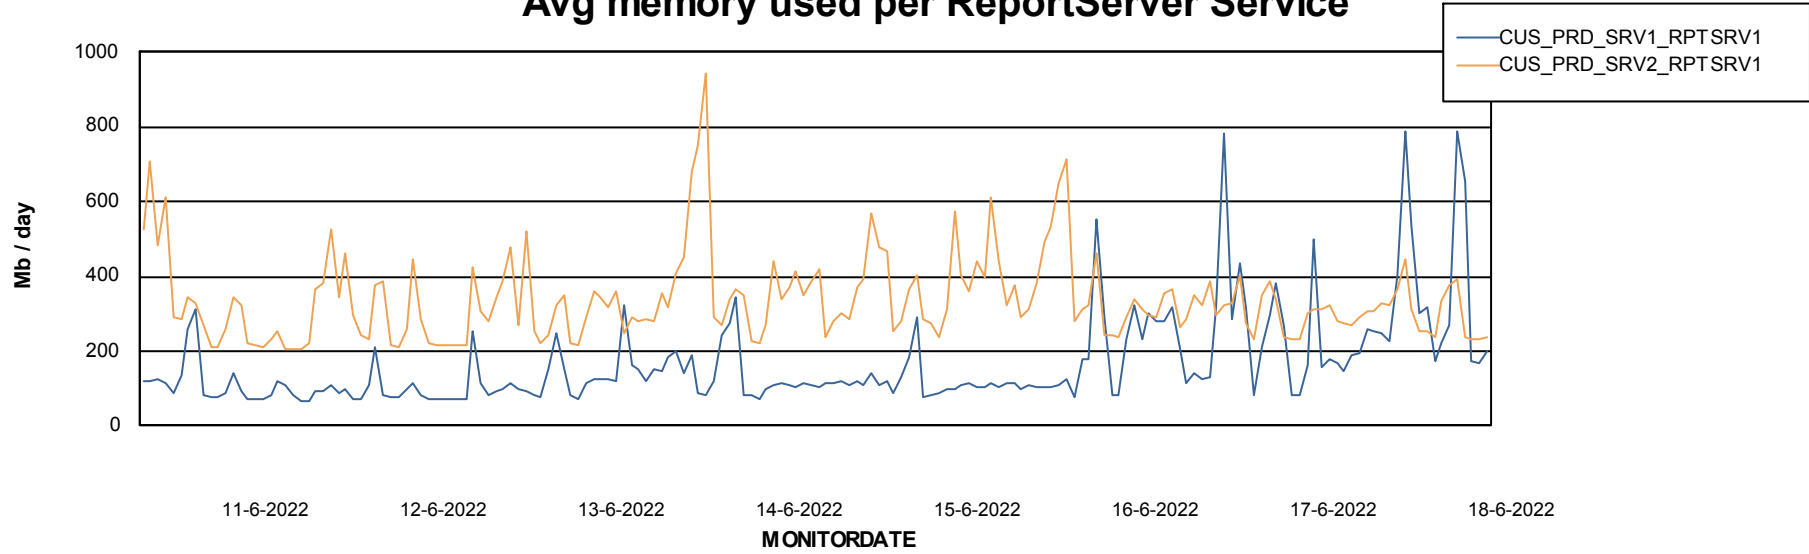

Avg users per day per ABS server

Weekly SLA Customer Report

Customer CUS_Production
Database ID 131

ABSSolute Web Component Services

Avg memory used per ReportServer Service

Weekly SLA Customer Report

Customer CUS_Production
Database ID 131