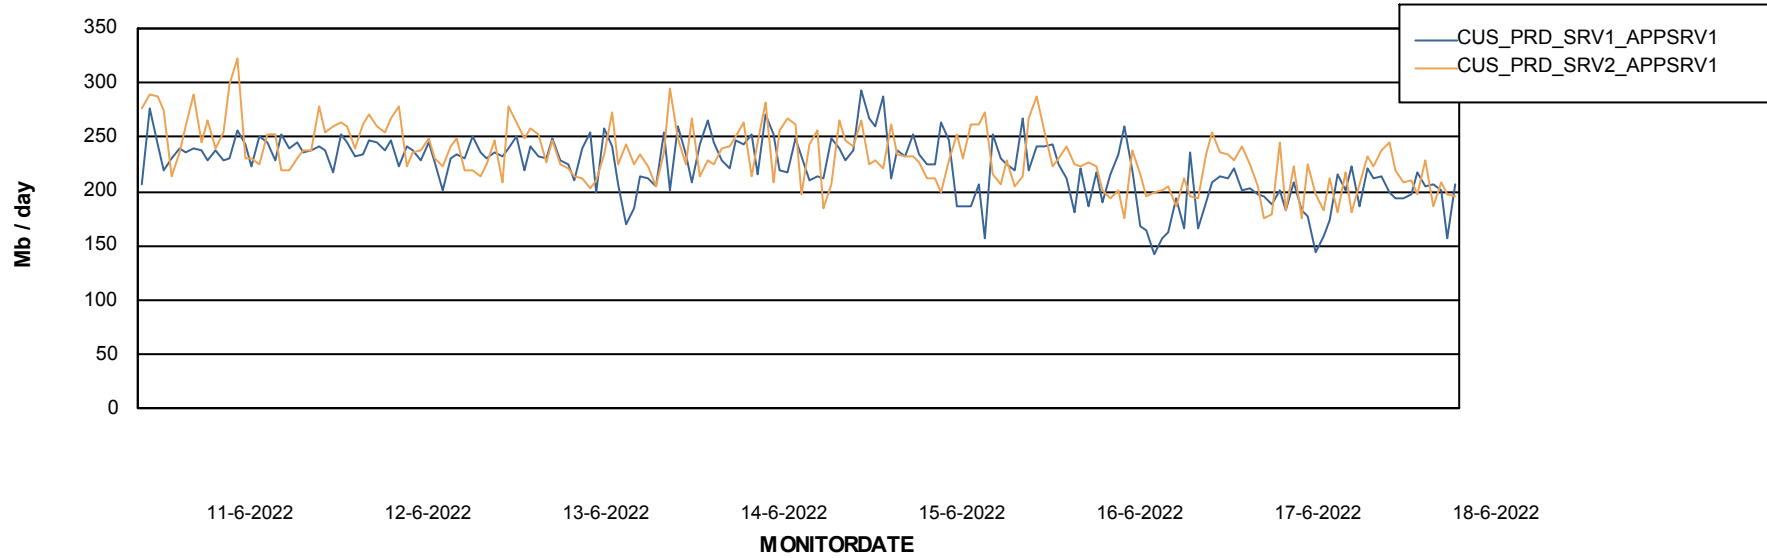

Standby Database Health CUS_Production

Recovery lag for last 7 days

Weekly SLA Customer Report

Customer CUS_Production
Database ID 131

ABSolute Application Server Services

Avg memory used per ABS Server Service