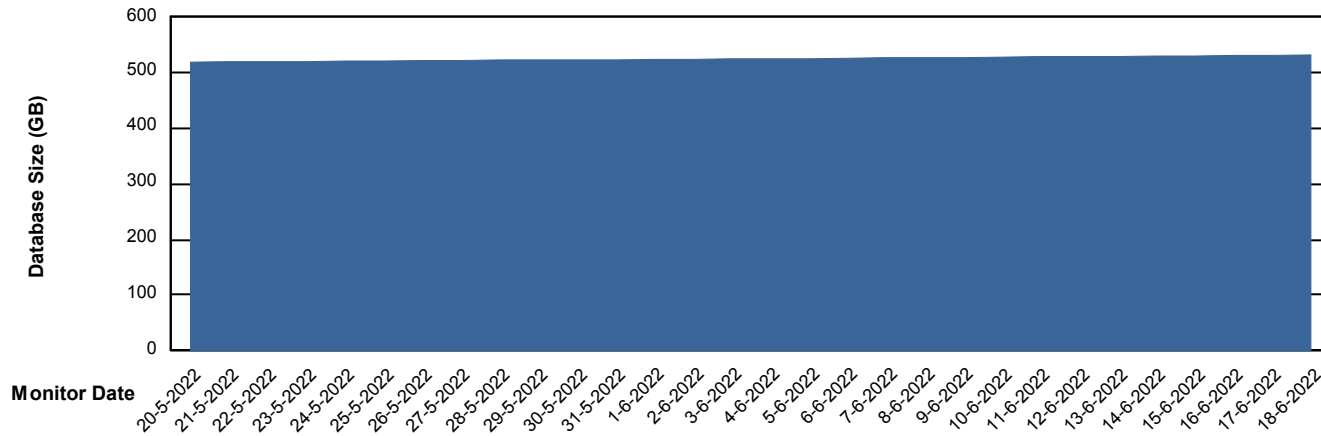

DATABASE SIZE CUS_ProdDB_Primary

Database growth over last month