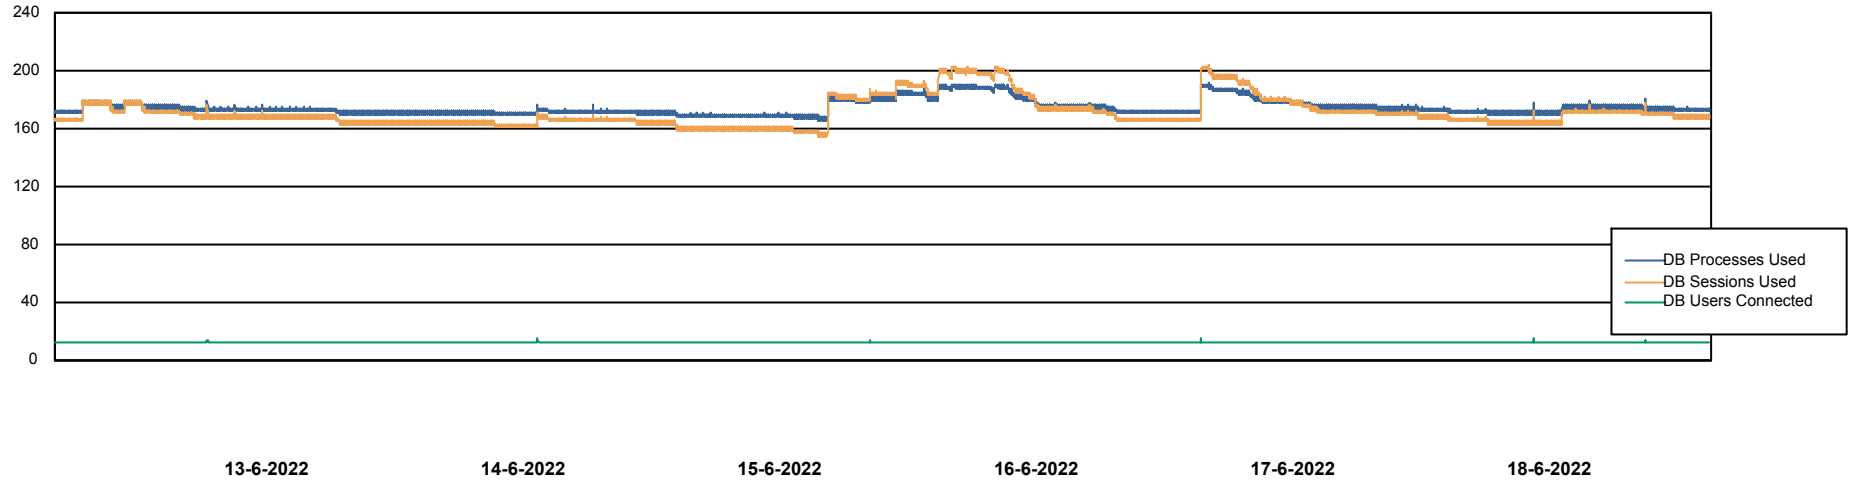

Database Performance CLODB_TEST_CLO-ORA02