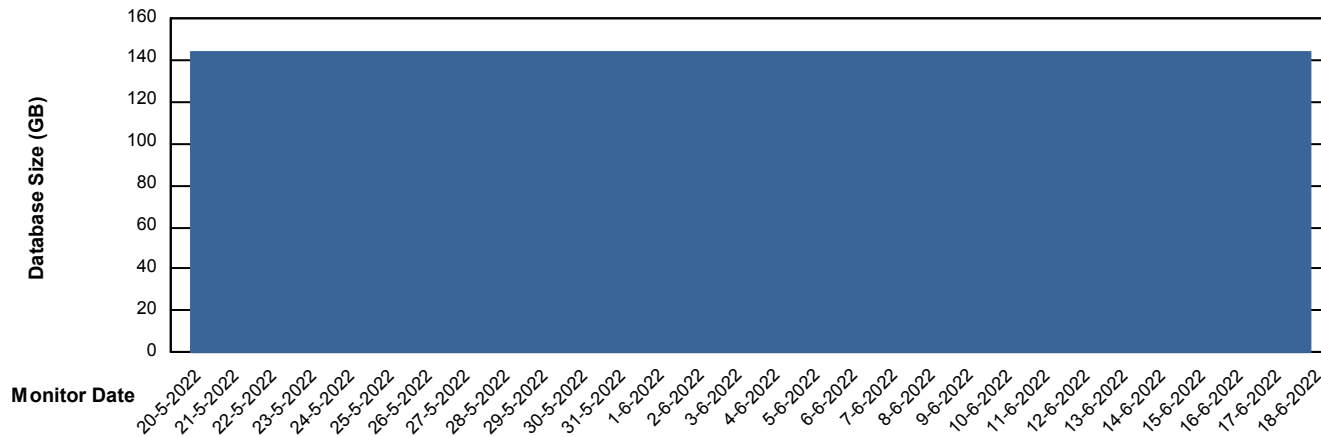

DATABASE SIZE CLODB_TEST_CLO-ORA02

Database growth over last month