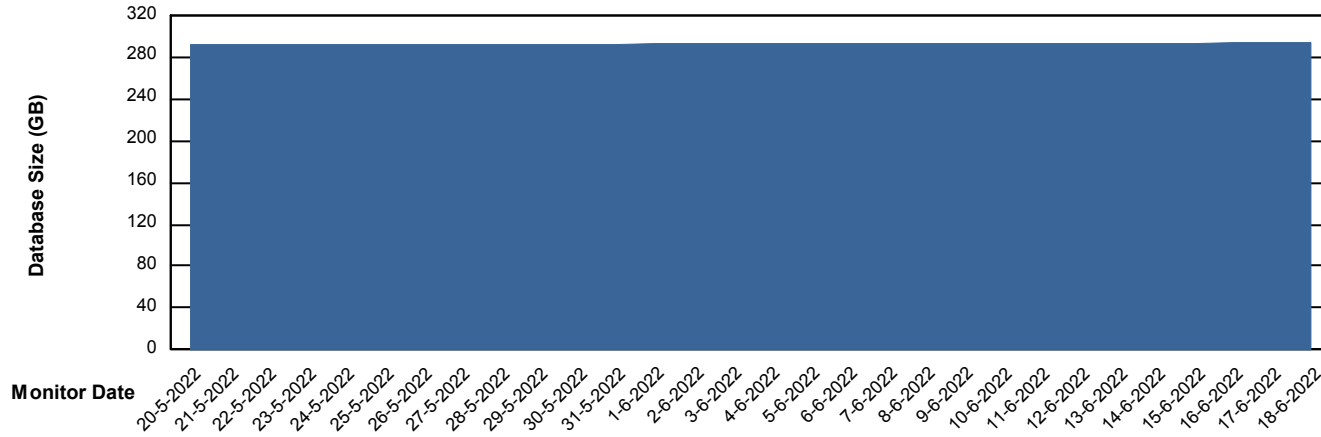

DATABASE SIZE CLODB_PRD_CLO-ORA01

Database growth over last month