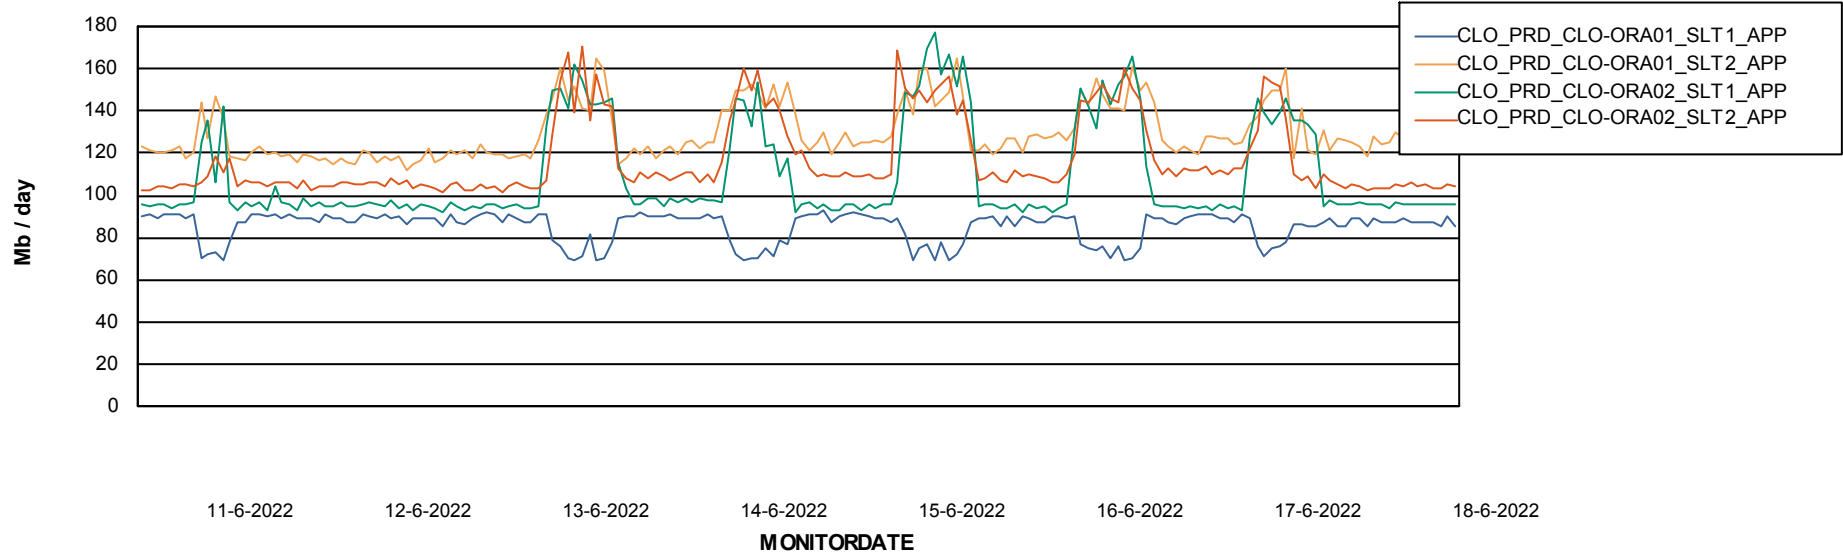

Weekly SLA Customer Report

Customer CLO Production
Database ID 38

Database Tablespace CLODB_TEST_CLO-ORA02

Date	Tablespace Name	Filesize (Gb)	Usedsize (Gb)	Percentage free
18-6-2022	ABSDATA	88	47	47
	INDX	112	94	16
17-6-2022	ABSDATA	88	47	47
	INDX	112	94	16
16-6-2022	ABSDATA	88	47	47
	INDX	112	94	16
15-6-2022	ABSDATA	88	47	47
	INDX	112	94	16
14-6-2022	ABSDATA	88	47	47
	INDX	112	94	16
13-6-2022	ABSDATA	88	47	47
	INDX	112	94	16
12-6-2022	ABSDATA	88	47	47
	INDX	112	94	16

Weekly SLA Customer Report

Customer CLO Production
Database ID 38

ABSSolute Application Server Services

Avg memory used per ABS Server Service

Avg users per day per ABS server

Weekly SLA Customer Report

Customer CLO Production
Database ID 38