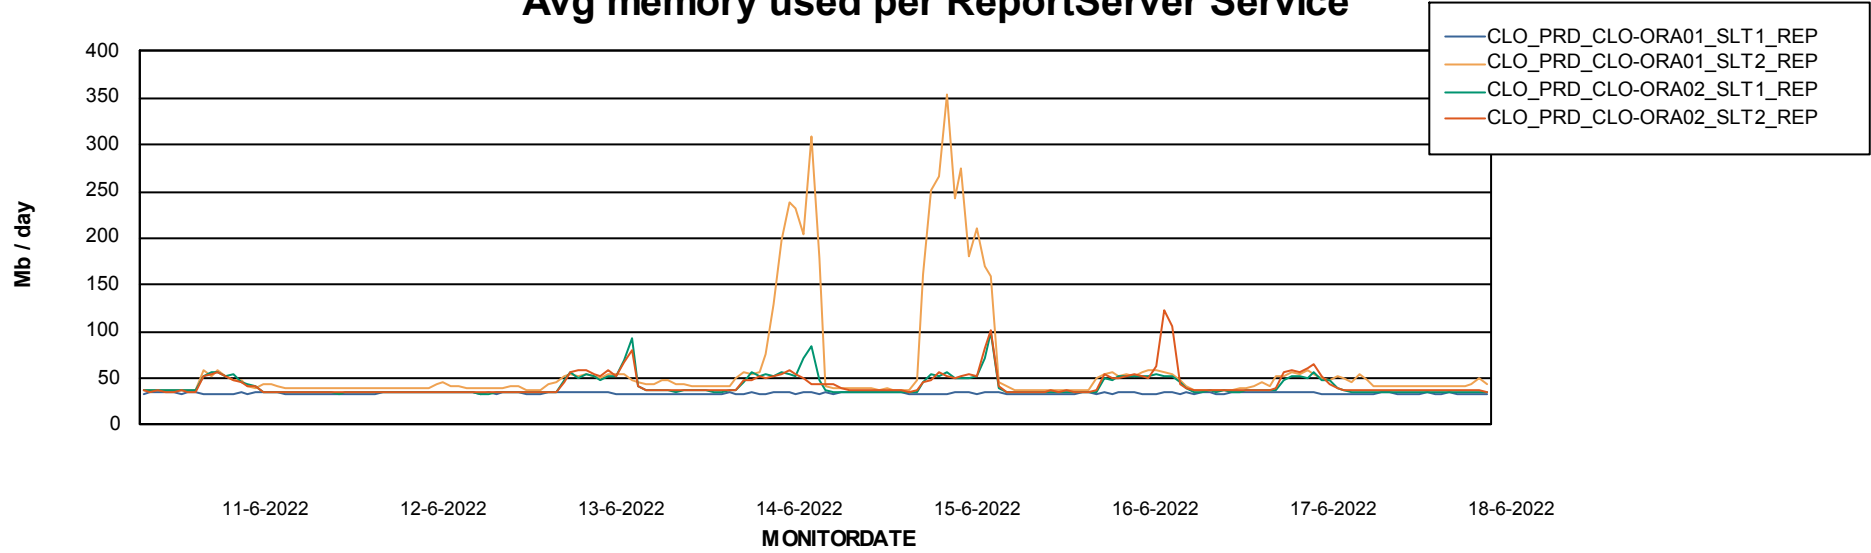

ABSSolute Application ReportServer Services

Avg memory used per ReportServer Service