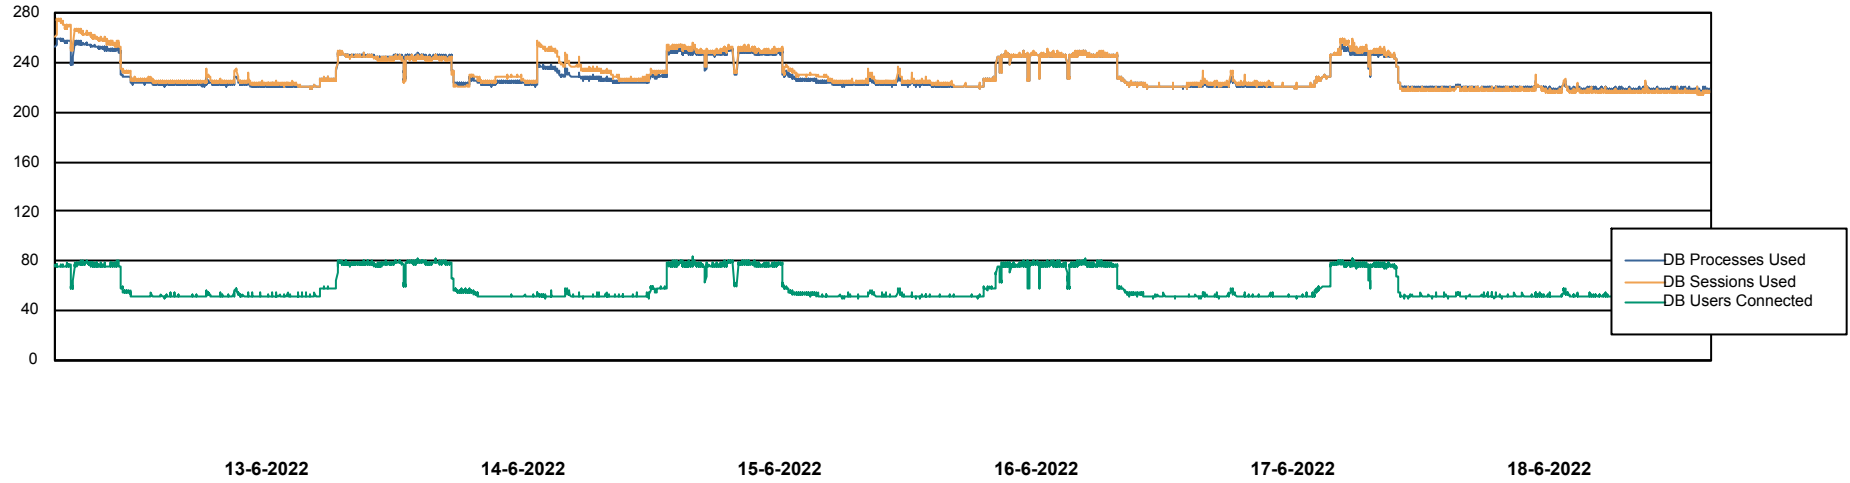

Database Performance CLODB_PRD_CLO-ORA01