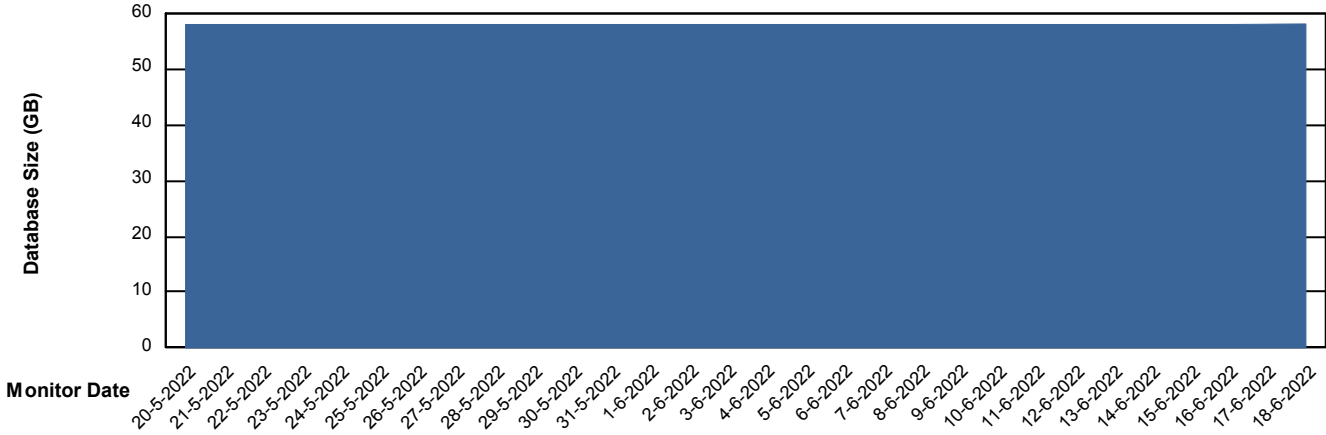

Weekly SLA Customer Report

Customer CIW Production
Database ID 45

Database Performance CIWDB_Production

Weekly SLA Customer Report

Customer CIW Production
Database ID 45

Database Performance CIWDB_Standby

Weekly SLA Customer Report

Customer CIW Production
 Database ID 45

DATABASE SIZE CIWDB_Production

Database growth over last month

Database Tablespace CIWDB_Production

Date	Tablespace Name	Filesize (Gb)	Usedsize (Gb)	Percentage free
18-6-2022	ABSDATA	54	44	19
	INDX	12	6	50
17-6-2022	ABSDATA	54	44	19
	INDX	12	6	50
16-6-2022	ABSDATA	54	44	19
	INDX	12	6	50
15-6-2022	ABSDATA	54	44	19
	INDX	12	6	50
14-6-2022	ABSDATA	54	44	19
	INDX	12	6	50
13-6-2022	ABSDATA	54	44	19
	INDX	12	6	50
12-6-2022	ABSDATA	54	44	19
	INDX	12	6	50