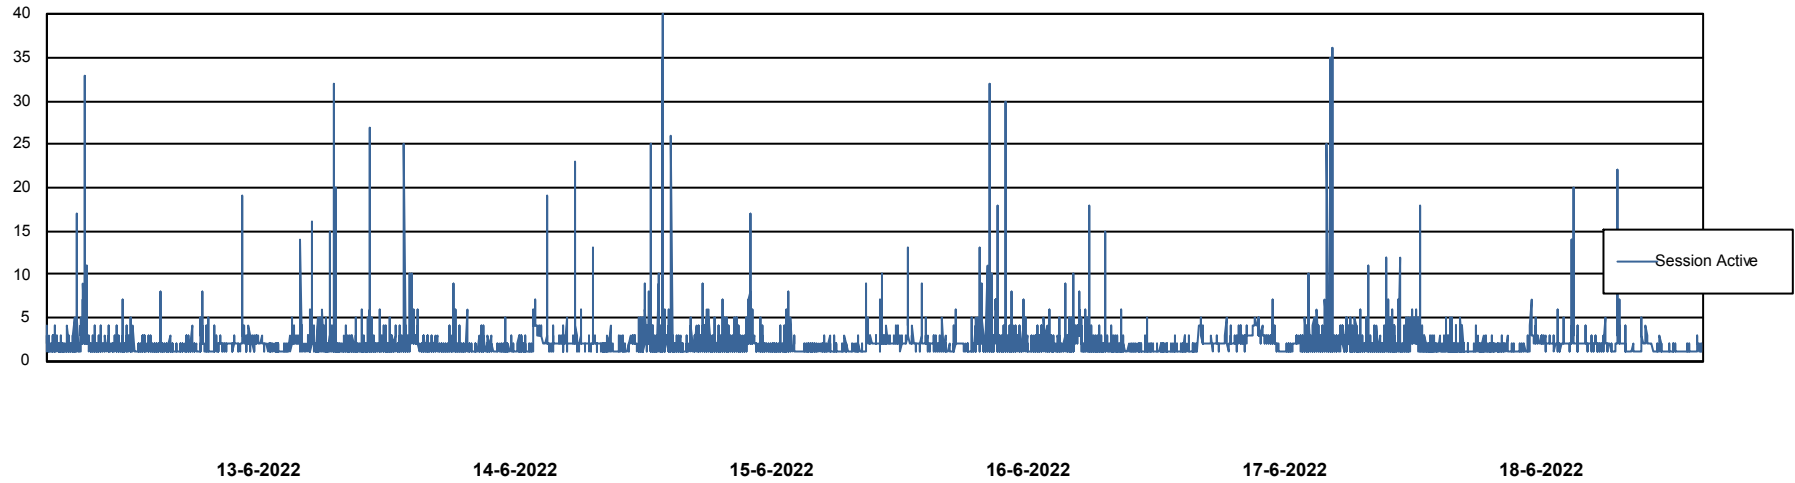

Harddisk Usage BGG_PRD_SRV4

	Free disk space on / (%)	Total disk space on / (Gb)	Used disk space on / (Gb)	Free disk space on /abs (%)	Free disk space on /home (%)	Free disk space on /opt (%)	Total disk space on /opt (Gb)	Used disk space on /opt (Gb)	Free disk space on /opt/abs (%)	Total disk space on /opt/abs
18-6-2022	27	1	1	43	97	35	1	1	43	15
17-6-2022	27	1	1	43	97	36	1	1	43	15
16-6-2022	27	1	1	43	97	36	1	1	43	15
15-6-2022	27	1	1	43	97	36	1	1	43	15
14-6-2022	27	1	1	43	97	36	1	1	43	15
13-6-2022	27	1	1	43	97	37	1	1	43	15
12-6-2022	27	1	1	43	97	37	1	1	43	15

Weekly SLA Customer Report

Customer BGG_Production
Database ID 58

Database Performance BGGDB_BI

Weekly SLA Customer Report

Customer BGG_Production
Database ID 58

Database Performance BGGDB_Production

Weekly SLA Customer Report

Customer BGG_Production
Database ID 58

Database Performance BGGDB_Standby

Weekly SLA Customer Report

Customer BGG_Production
Database ID 58

DATABASE SIZE BGGDB_BI

Database growth over last month

DATABASE SIZE BGGDB_Production