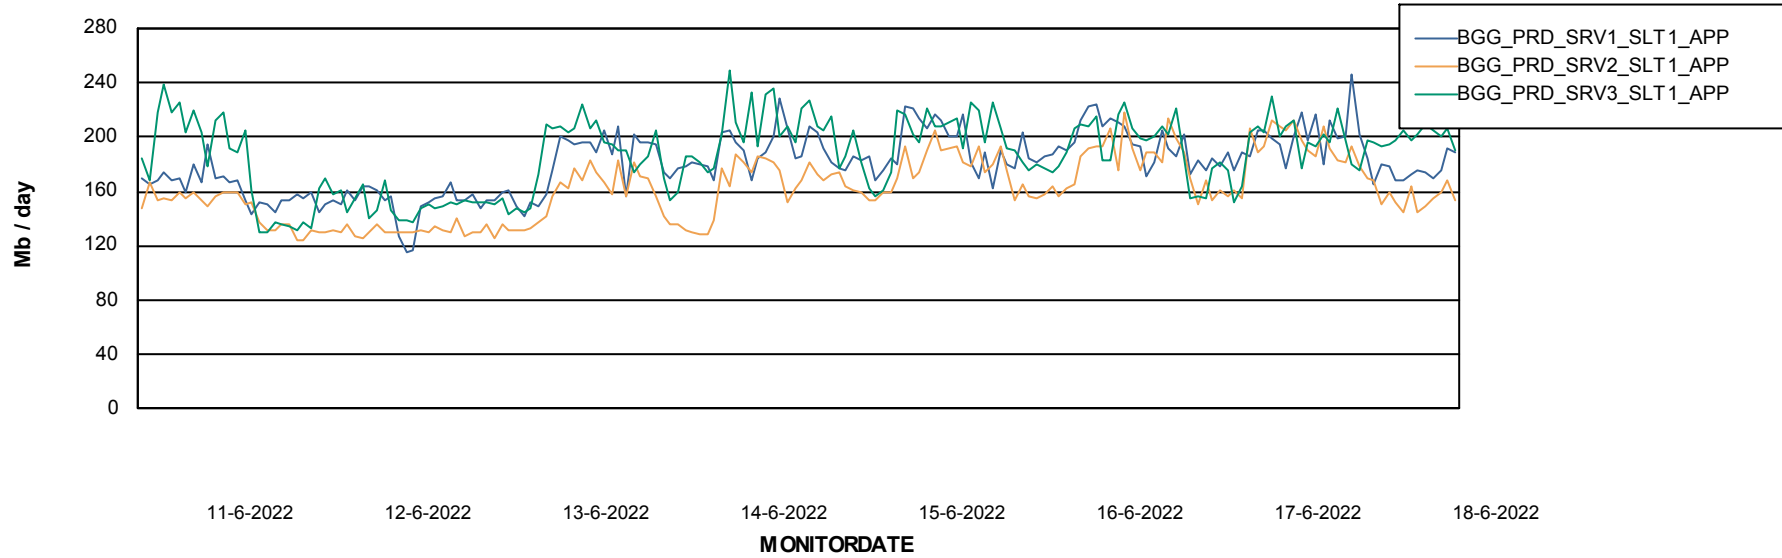

ABSSolute Application Server Services

Avg memory used per ABS Server Service