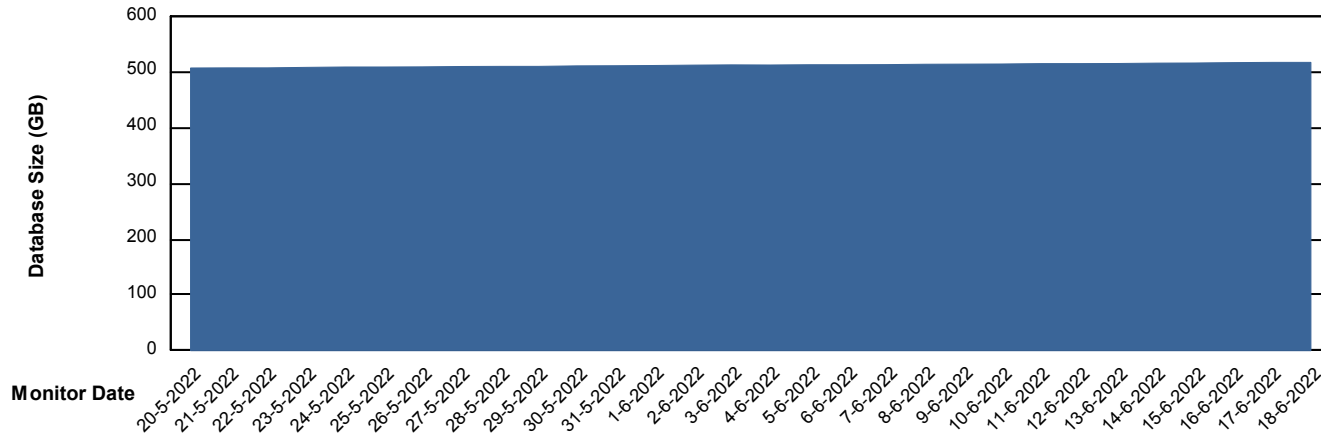

Customer BGG_Production
Database ID 58

Database Performance BGGDB_Standby

Weekly SLA Customer Report

Customer BGG_Production
Database ID 58

DATABASE SIZE BGGDB_BI

Database growth over last month

DATABASE SIZE BGGDB_Production

Database growth over last month

Weekly SLA Customer Report

Customer BGG_Production
Database ID 58

Database Tablespace BGGDB_BI

Date	Tablespace Name	Filesize (Gb)	Usedsize (Gb)	Percentage free
18-6-2022	ABSDATA	168	140	17
	INDX	212	173	18
17-6-2022	ABSDATA	168	140	17
	INDX	212	173	18
16-6-2022	ABSDATA	168	140	17
	INDX	212	173	18
15-6-2022	ABSDATA	168	139	17
	INDX	212	172	19
14-6-2022	ABSDATA	168	140	17
	INDX	212	173	18
13-6-2022	ABSDATA	168	139	17
	INDX	212	172	19
12-6-2022	ABSDATA	168	139	17
	INDX	212	172	19