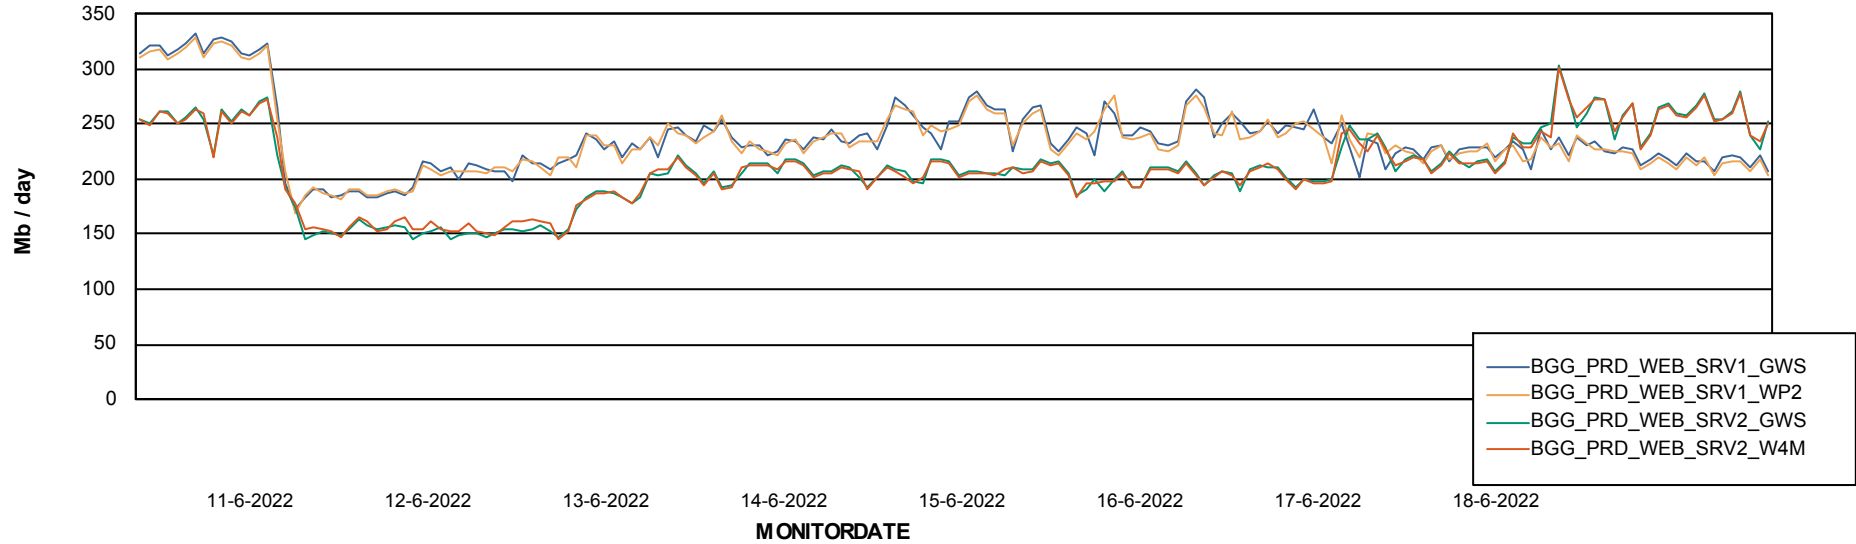

ABSSolute Web Component Services

Avg memory used per ABS Web component