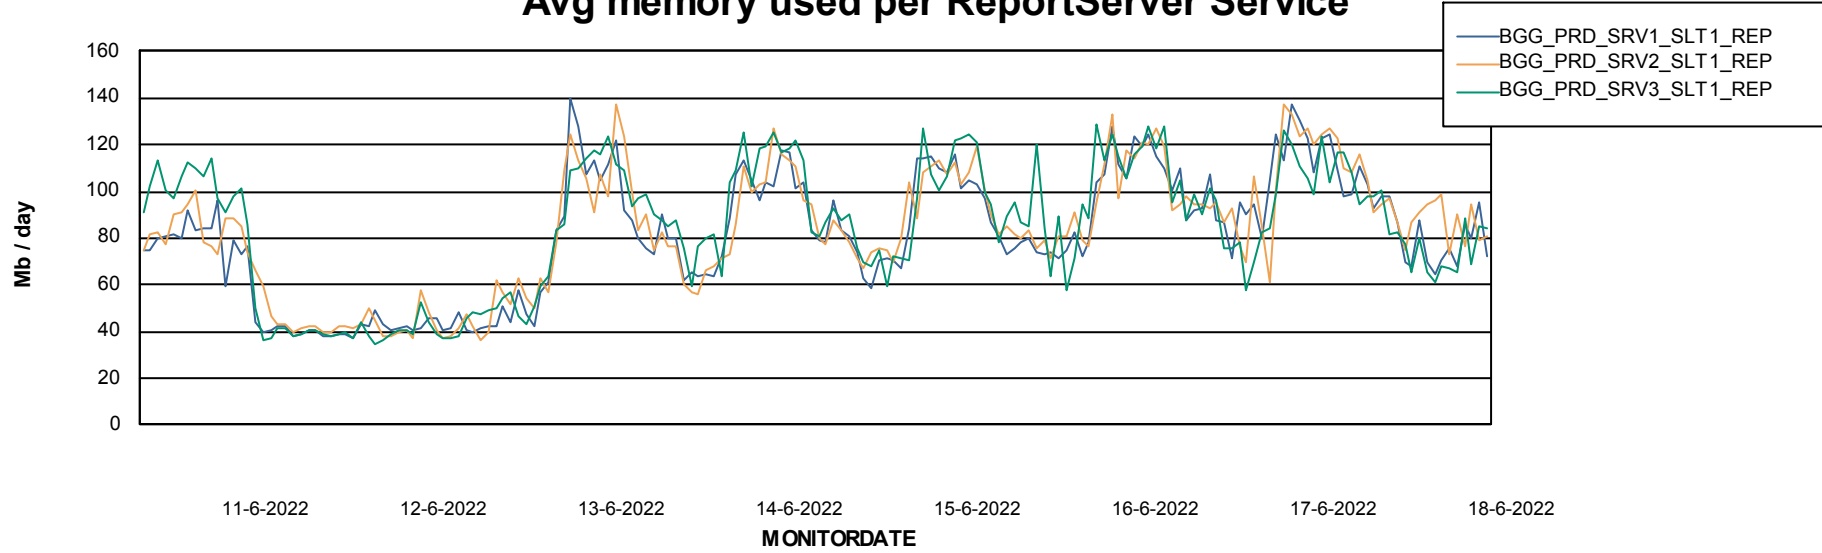

Avg memory used per ABS Server Service

Avg users per day per ABS server

Weekly SLA Customer Report

Customer BGG_Production
Database ID 58

ABSSolute Application ReportServer Services

Avg memory used per ReportServer Service