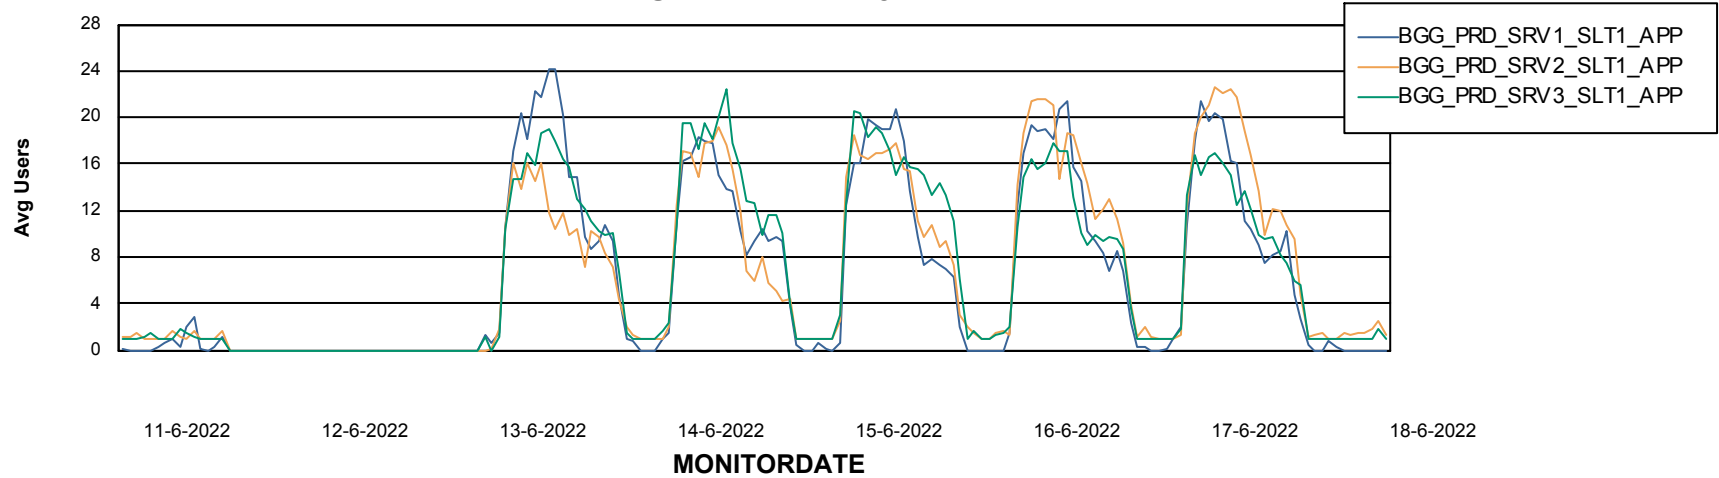

Avg users per day per ABS server