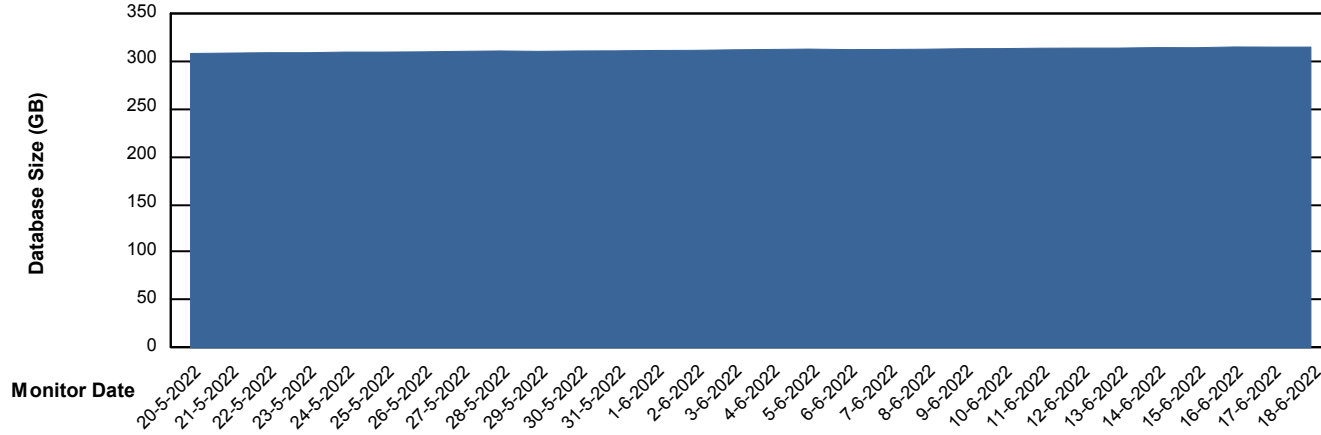

Customer BGG_Production
Database ID 58

Database Performance BGGDB_Standby

Weekly SLA Customer Report

Customer BGG_Production
Database ID 58

DATABASE SIZE BGGDB_BI

Database growth over last month

DATABASE SIZE BGGDB_Production

Database growth over last month

Weekly SLA Customer Report

Customer BGG_Production
Database ID 58

Database Tablespace BGGDB_BI

Date	Tablespace Name	Filesize (Gb)	Usedsize (Gb)	Percentage free
18-6-2022	ABSDATA	168	140	17
	INDX	212	173	18
17-6-2022	ABSDATA	168	140	17
	INDX	212	173	18
16-6-2022	ABSDATA	168	140	17
	INDX	212	173	18
15-6-2022	ABSDATA	168	139	17
	INDX	212	172	19
14-6-2022	ABSDATA	168	140	17
	INDX	212	173	18
13-6-2022	ABSDATA	168	139	17
	INDX	212	172	19
12-6-2022	ABSDATA	168	139	17
	INDX	212	172	19