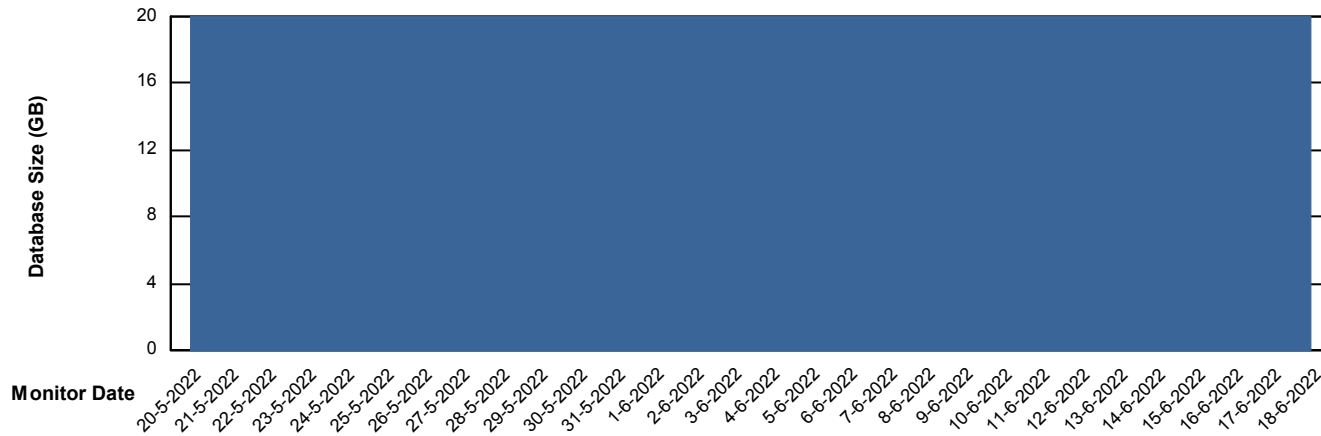

DATABASE SIZE BCMDB_ABS1 Production Database

Database growth over last month