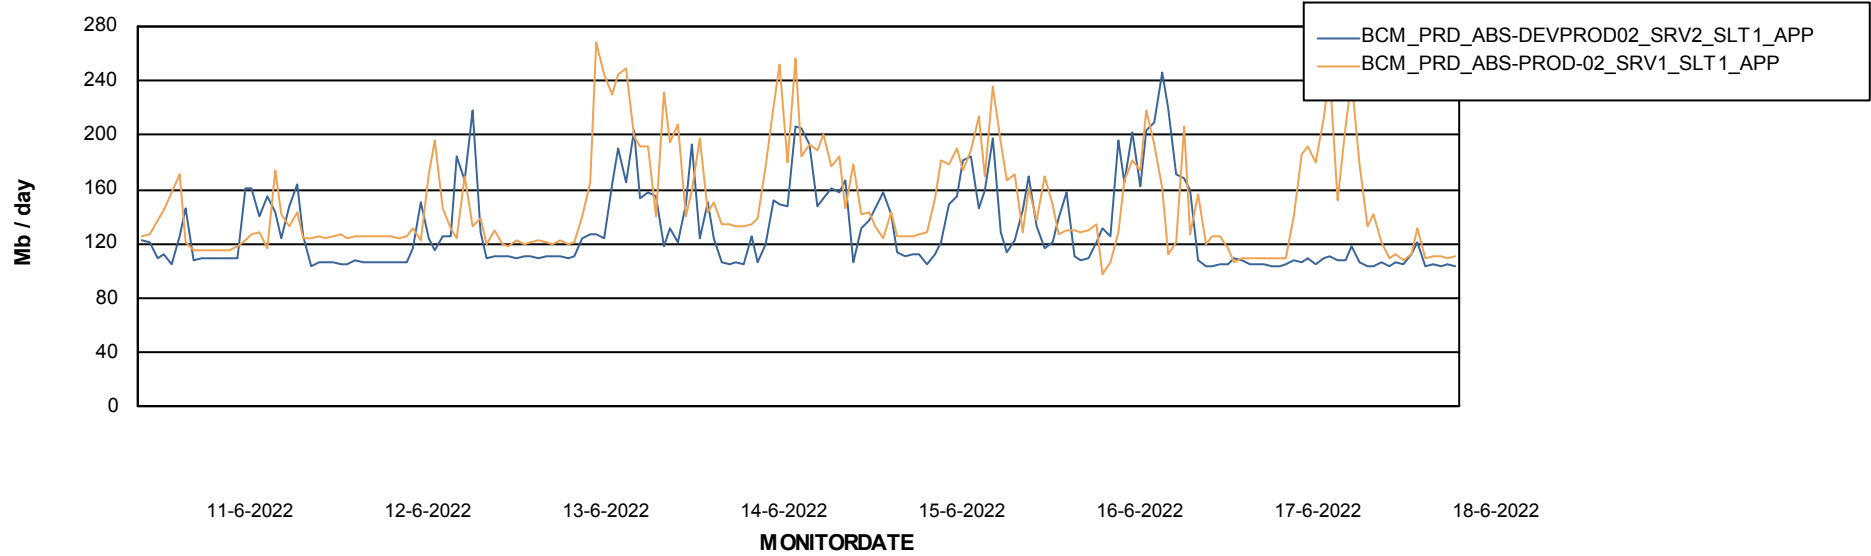

ABSSolute Application Server Services

Avg memory used per ABS Server Service