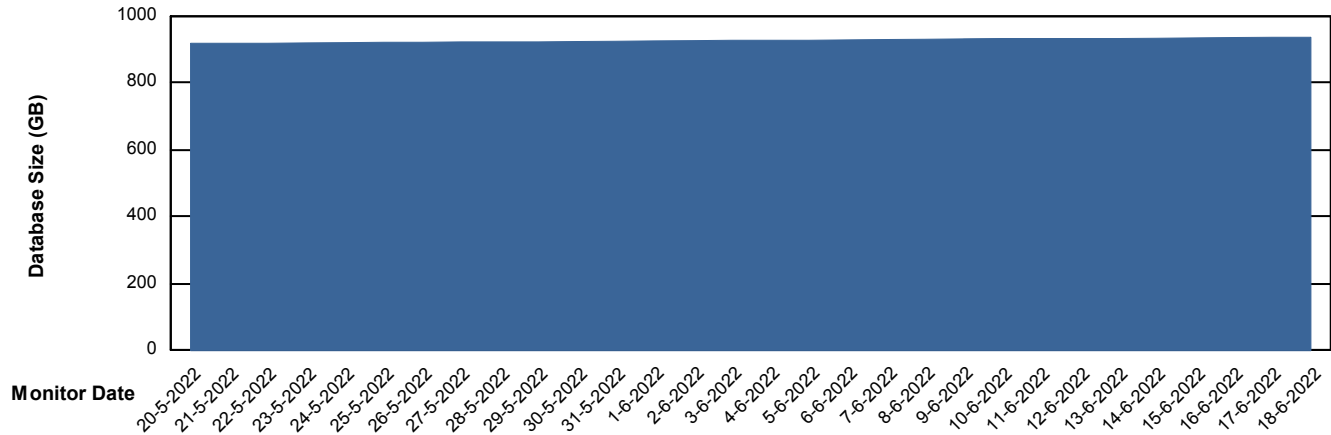

Weekly SLA Customer Report

Customer AUJ Production
Database ID 41

DATABASE SIZE AUJ Prod. BI DB (PABSBI1 server)

Database growth over last month

DATABASE SIZE AUJ_DB1_Primary

Database growth over last month