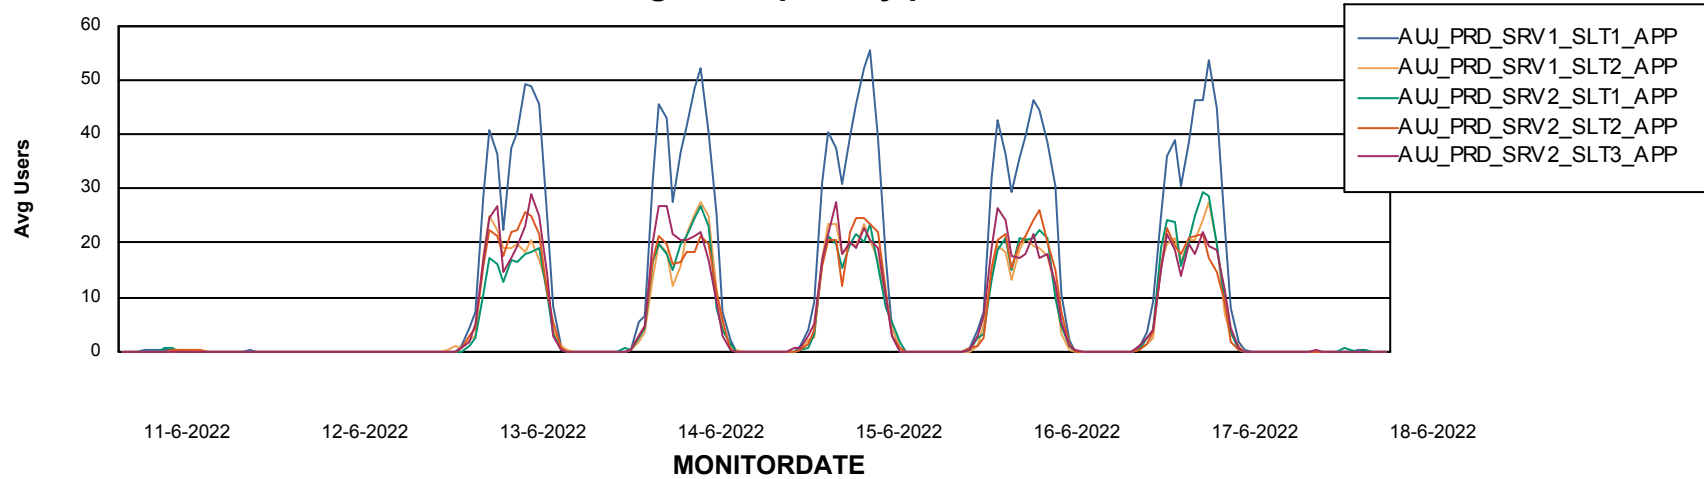

Weekly SLA Customer Report

Customer AUJ Production
Database ID 41

ABSSolute Application Server Services

Avg memory used per ABS Server Service

Avg users per day per ABS server

Weekly SLA Customer Report

Customer AUJ Production
Database ID 41