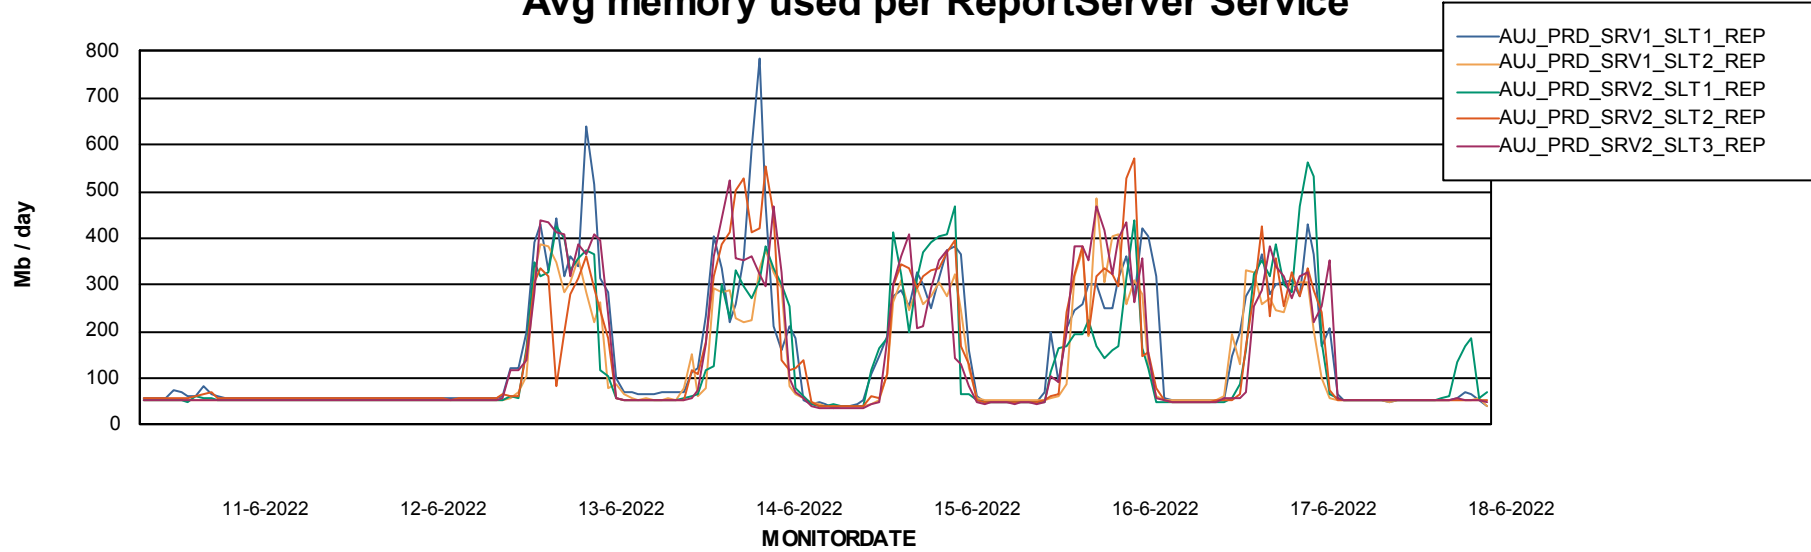

ABSSolute Application ReportServer Services

Avg memory used per ReportServer Service