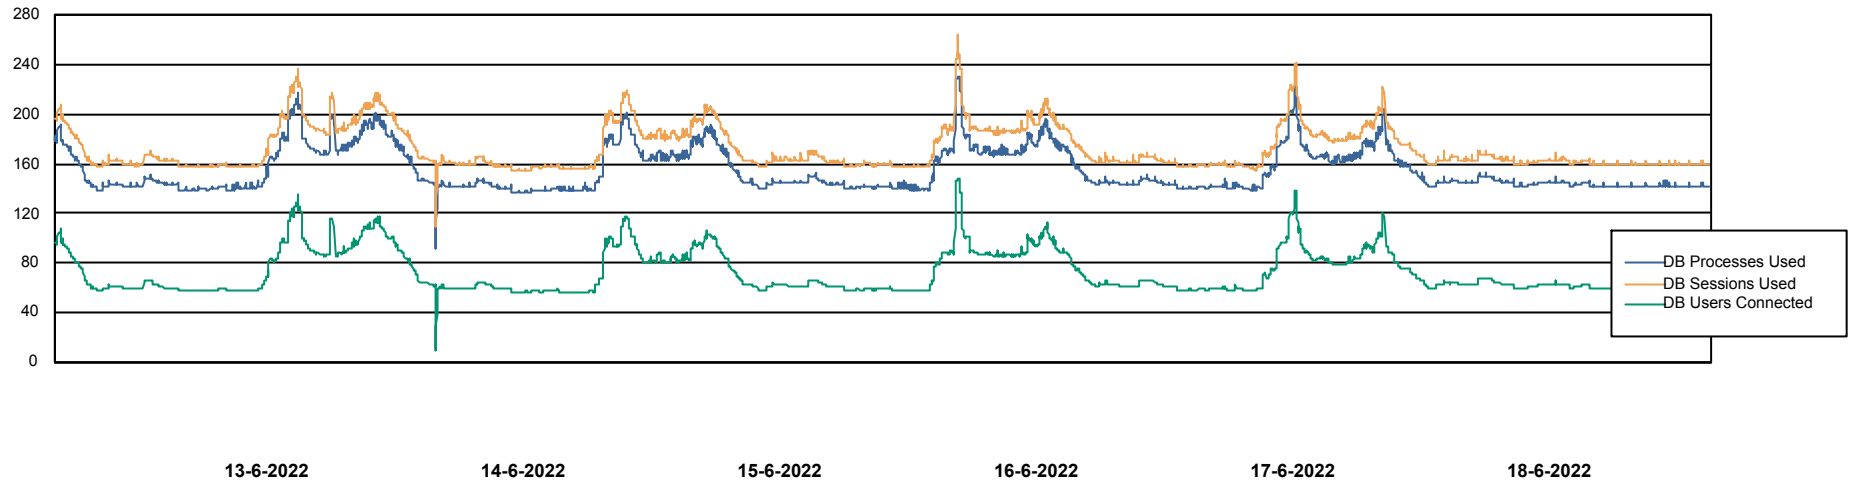

Weekly SLA Customer Report

Customer AUJ Production
Database ID 41

Database Performance AUJ Prod. BI DB (PABSBI1 server)

Weekly SLA Customer Report

Customer AUJ Production
Database ID 41

Database Performance AUJ_DB1_Primary