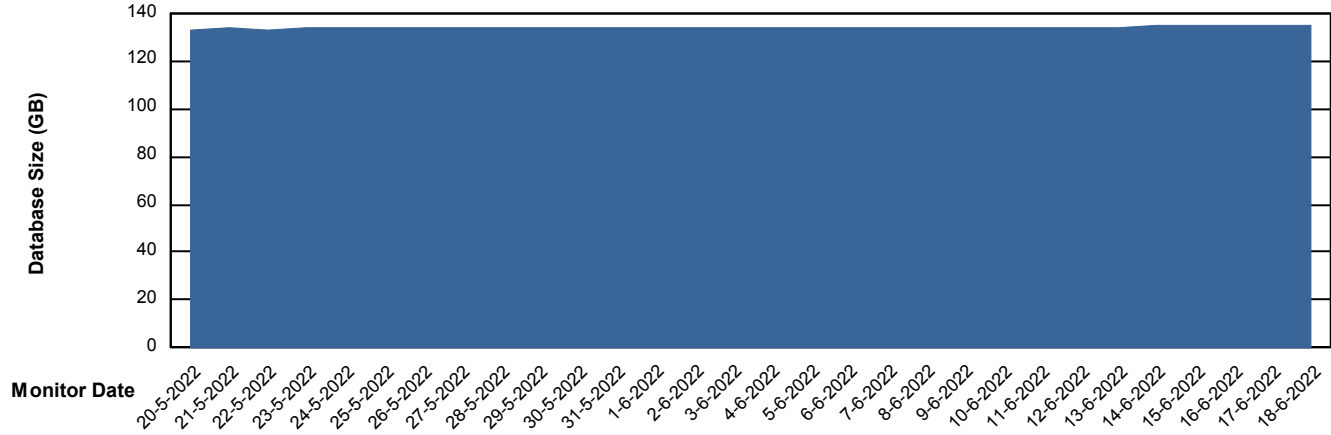

DATABASE SIZE AUJ Prod. BI DB (PABSBI1 server)

Database growth over last month