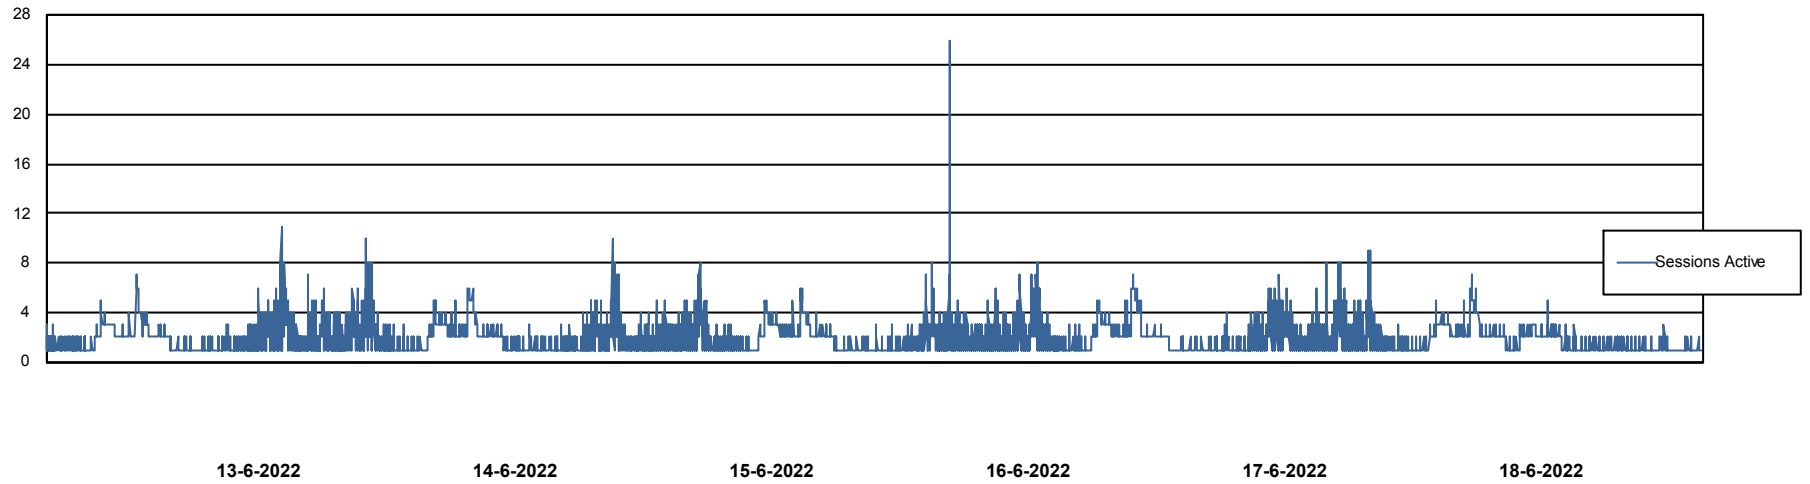

Weekly SLA Customer Report

Customer AUJ Production
Database ID 41

Database Performance AUJ Prod. BI DB (PABSBI1 server)

Weekly SLA Customer Report

Customer AUJ Production
Database ID 41

Database Performance AUJ_DB1_Primary