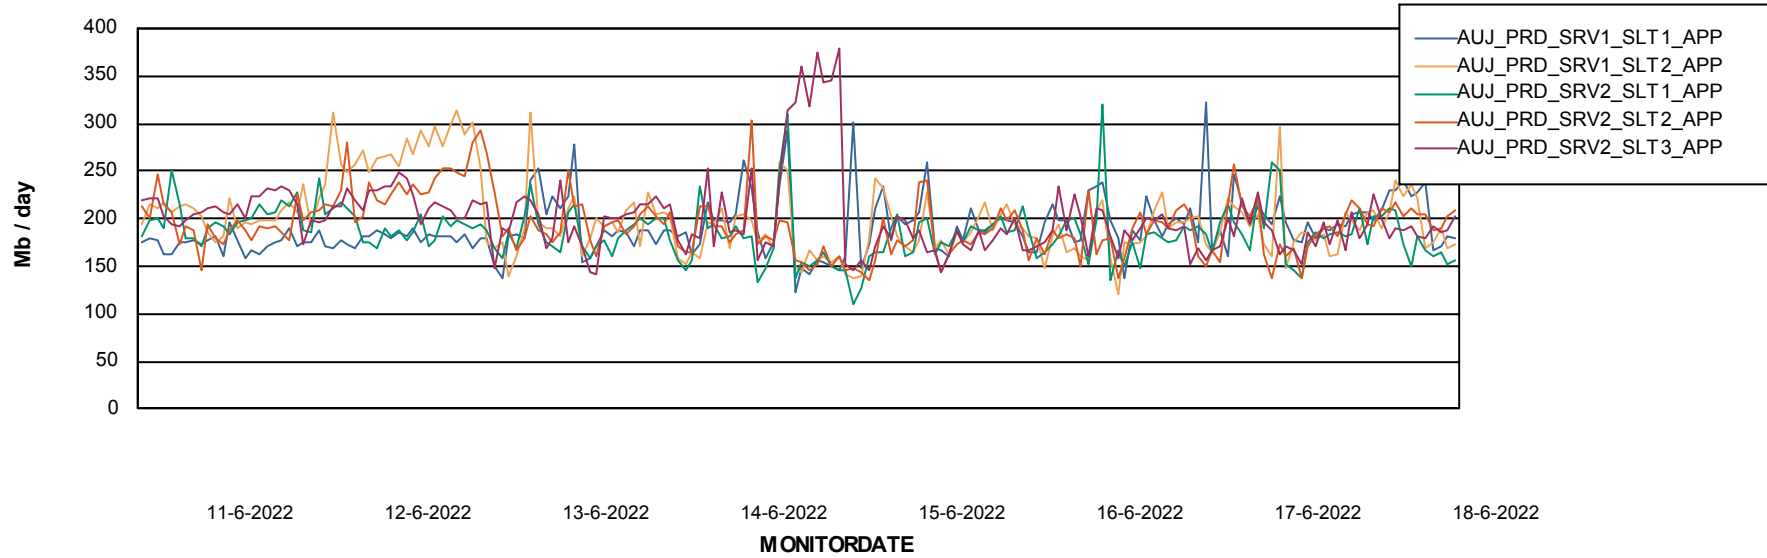

ABSSolute Application Server Services

Avg memory used per ABS Server Service