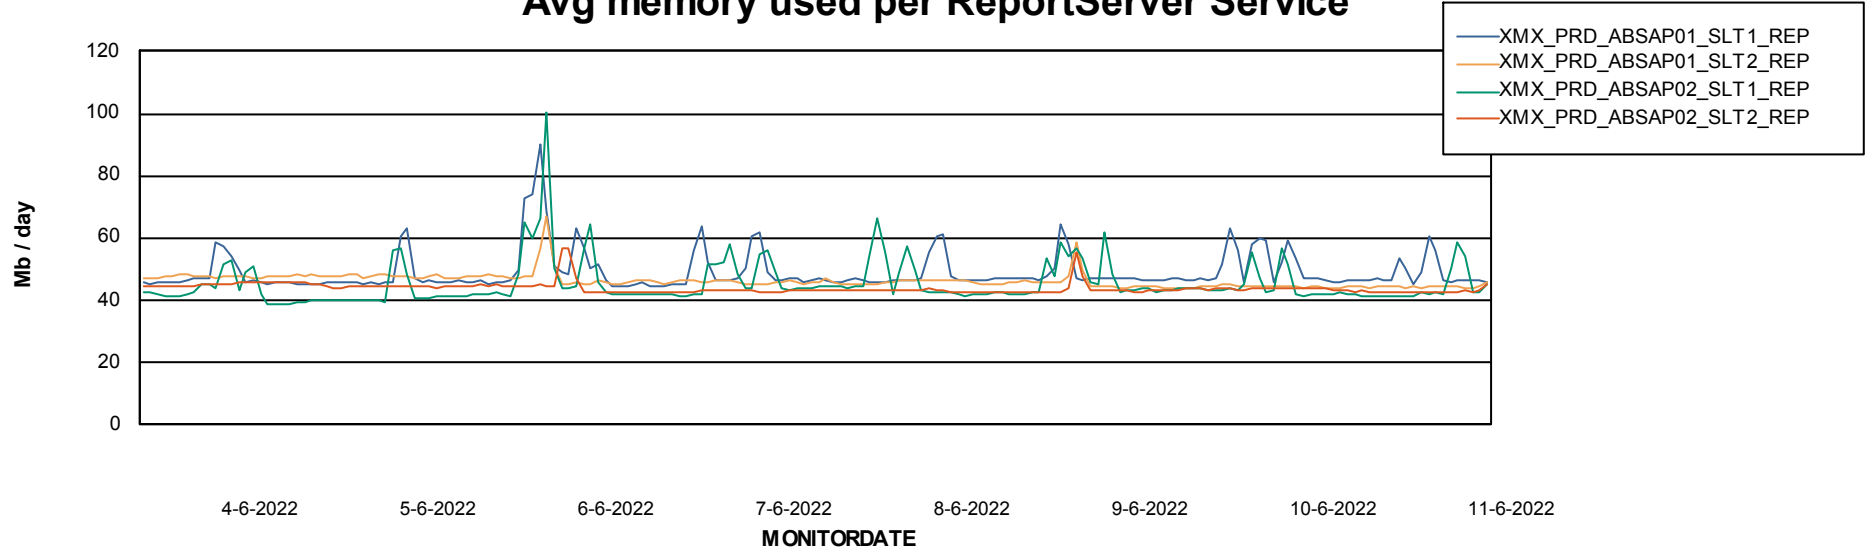

Avg memory used per ABS Server Service

Avg users per day per ABS server

Weekly SLA Customer Report

Customer XMX Production
Database ID 146

ABSSolute Application ReportServer Services

Avg memory used per ReportServer Service

Weekly SLA Customer Report

Customer XMX Production
Database ID 146

ABSSolute Web Component Services

Avg memory used per ABS Web component

Weekly SLA Customer Report

Customer XMX Production
Database ID 146

Disaster per ABS component