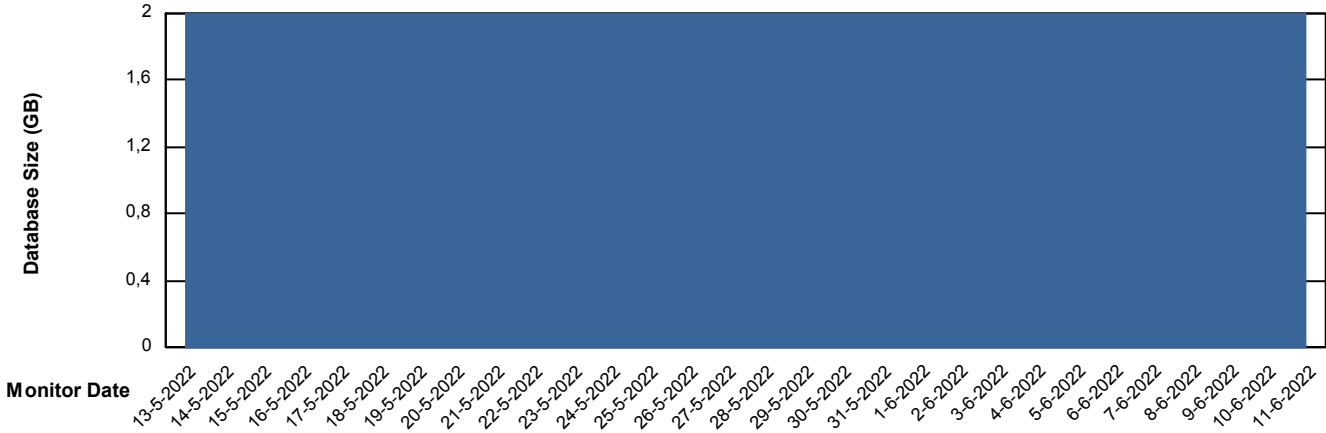

DB Processes Max 4
DB Processes Max 1,000
DB Processes Max 0

Weekly SLA Customer Report

Customer XMX Production
 Database ID 146

DATABASE SIZE XMX_PROD_ABSDB01_PRDB

Database growth over last month

Database Tablespace XMX_PROD_ABSDB01_PRDB

Date	Tablespace Name	Filesize (Gb)	Usedsize (Gb)	Percentage free
11-6-2022	ABSDATA	4	0	90
	INDX	8	0	100
10-6-2022	ABSDATA	4	0	90
	INDX	8	0	100
9-6-2022	ABSDATA	4	0	90
	INDX	8	0	100
8-6-2022	ABSDATA	4	0	90
	INDX	8	0	100
7-6-2022	ABSDATA	4	0	90
	INDX	8	0	100
6-6-2022	ABSDATA	4	0	90
	INDX	8	0	100
5-6-2022	ABSDATA	4	0	90
	INDX	8	0	100