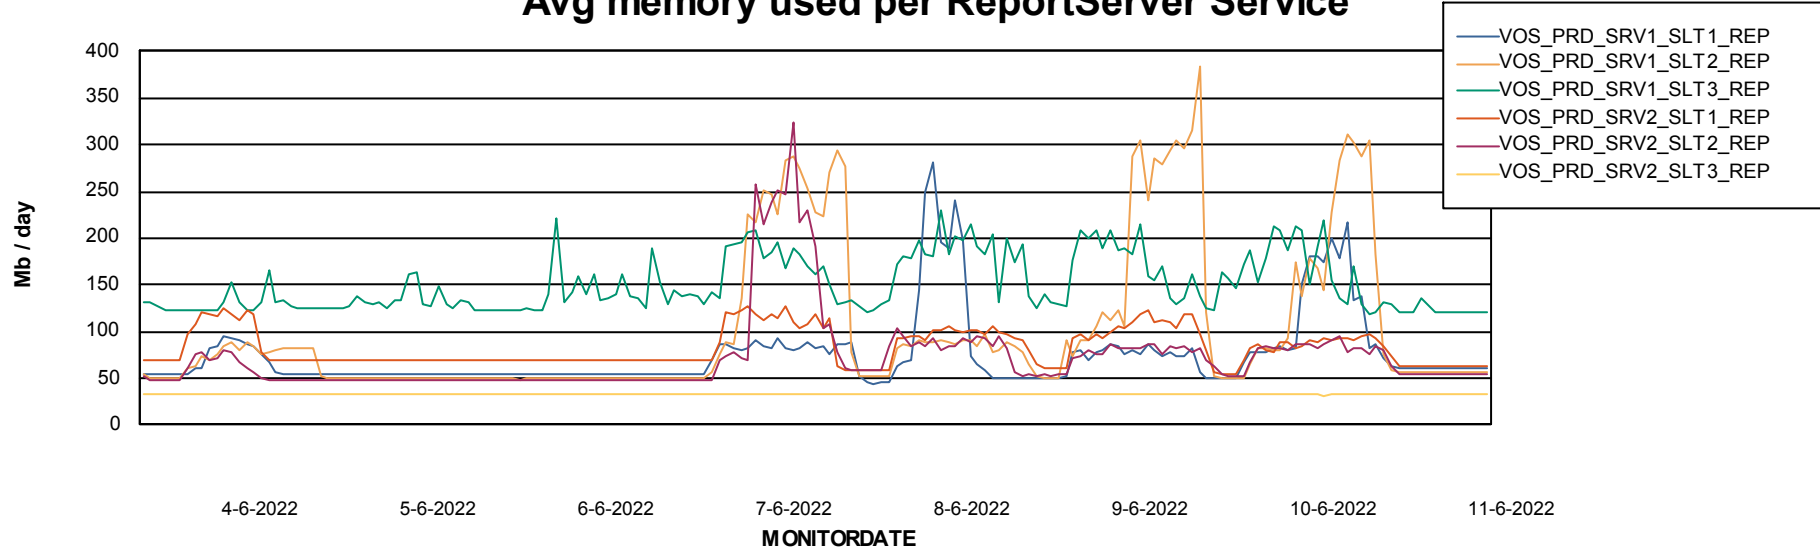

ABSSolute Application ReportServer Services

Avg memory used per ReportServer Service