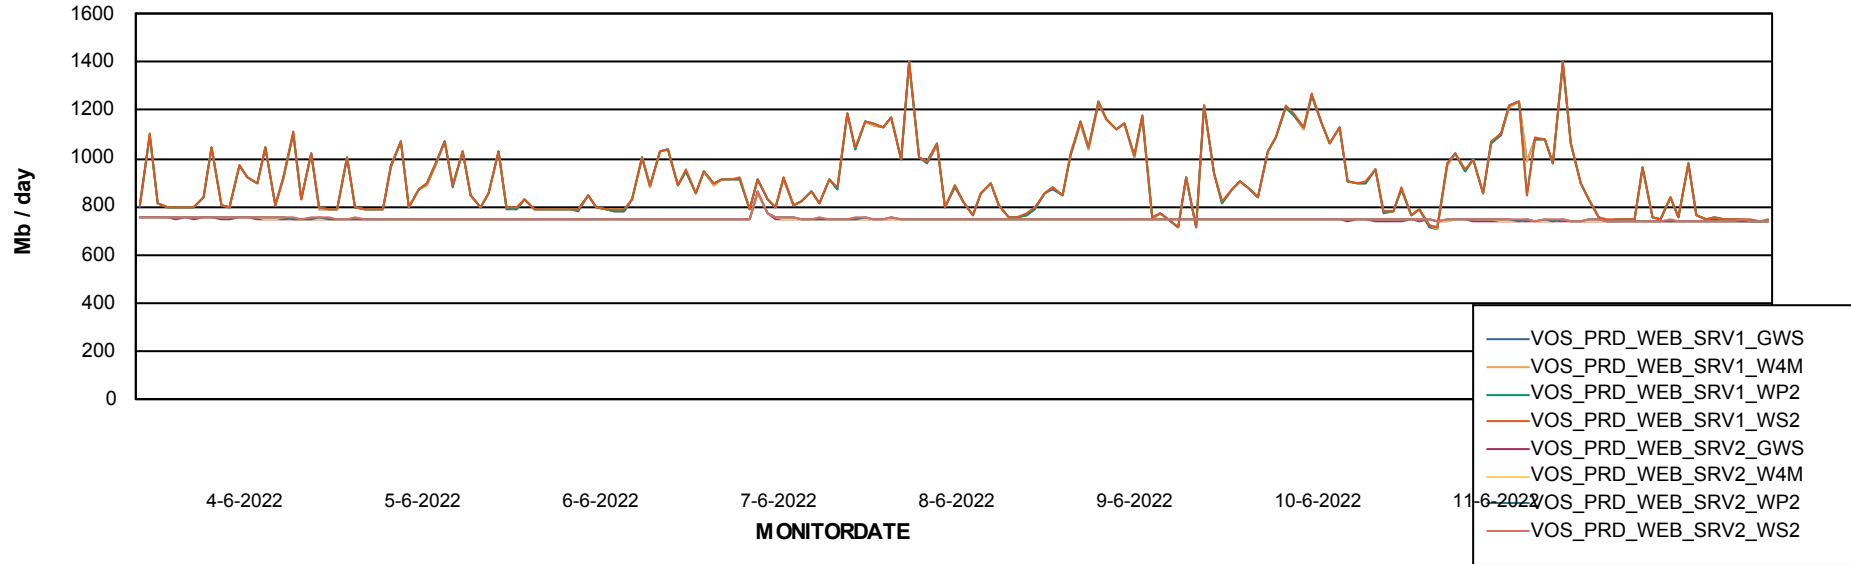

ABSSolute Application ReportServer Services

Avg memory used per ReportServer Service

Weekly SLA Customer Report

Customer VOS_Production
Database ID 143

ABSSolute Web Component Services

Avg memory used per ABS Web component