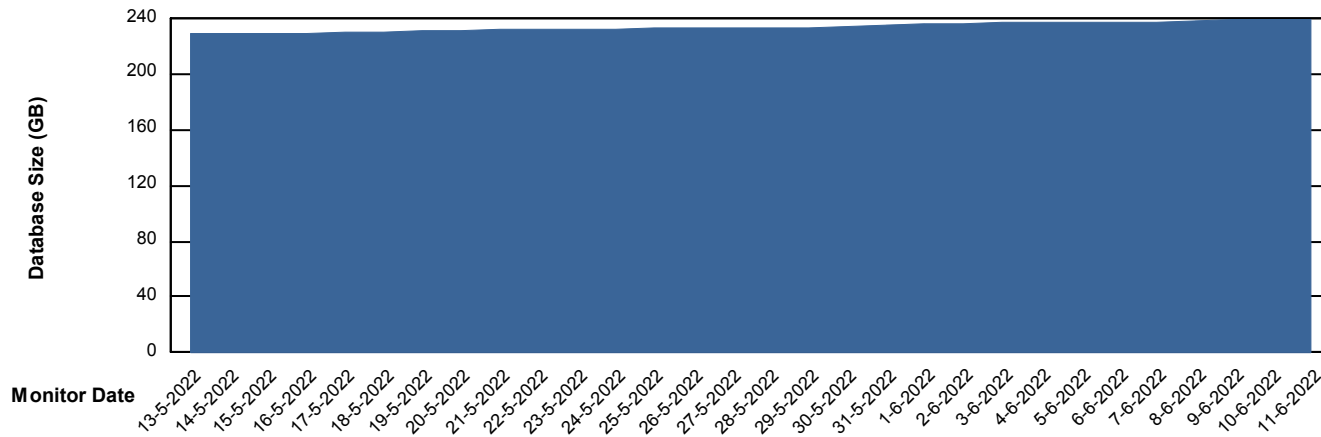

Customer VOS_Production
Database ID 143

Database Performance VOSDB_Standby

DB Processes Max 1,000

Weekly SLA Customer Report

Customer VOS_Production
Database ID 143

DATABASE SIZE VOSDB_BI

Database growth over last month

DATABASE SIZE VOSDB_Production

Database growth over last month

Weekly SLA Customer Report

Customer VOS_Production
 Database ID 143

Database Tablespace VOSDB_BI

Date	Tablespace Name	Filesize (Gb)	Usedsize (Gb)	Percentage free
11-6-2022	ABSDATA	100	58	42
	INDX	112	87	22
10-6-2022	ABSDATA	100	58	42
	INDX	112	87	22
9-6-2022	ABSDATA	100	58	42
	INDX	112	87	22
8-6-2022	ABSDATA	100	58	42
	INDX	112	87	22
7-6-2022	ABSDATA	100	58	42
	INDX	112	87	23
6-6-2022	ABSDATA	100	58	42
	INDX	112	87	23
5-6-2022	ABSDATA	100	58	42
	INDX	112	87	23