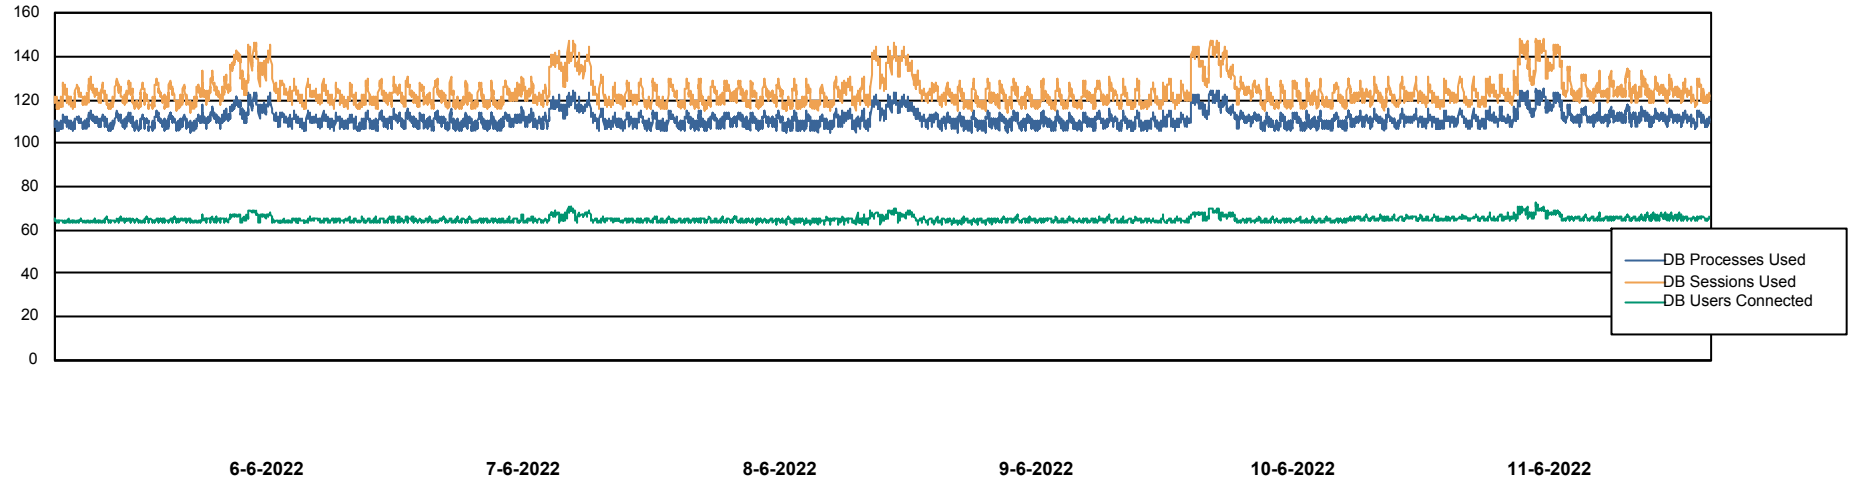

Database Performance VOSDB_BI