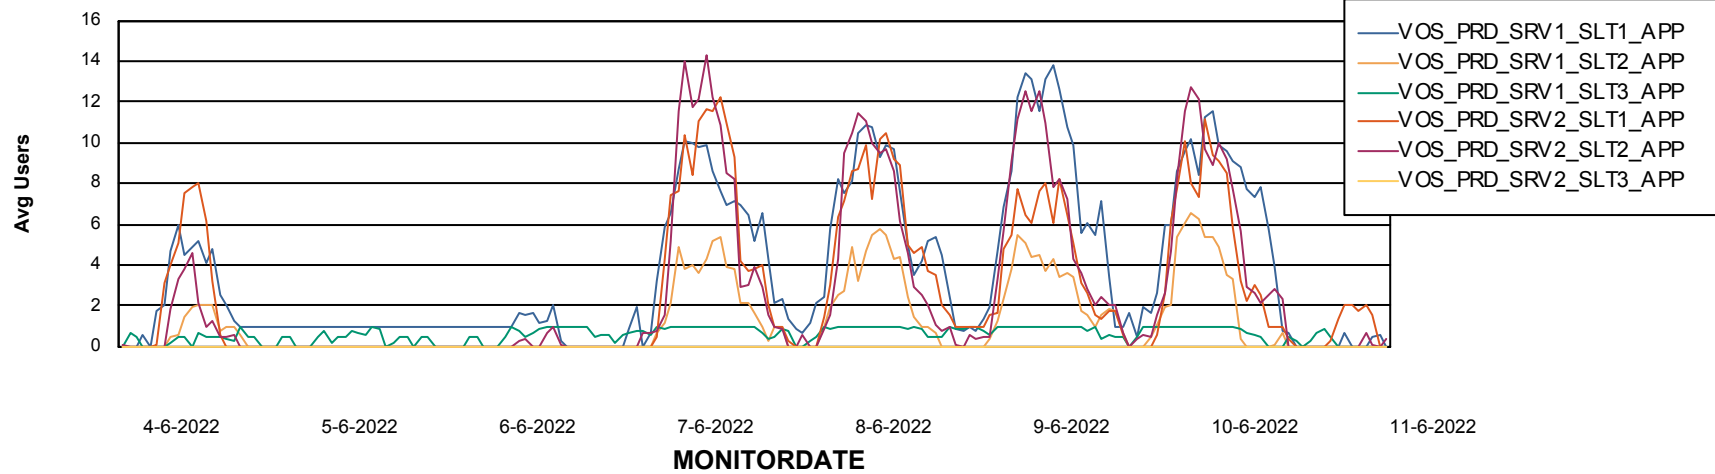

Weekly SLA Customer Report

Customer VOS_Production
Database ID 143

ABSSolute Application Server Services

Avg memory used per ABS Server Service

Avg users per day per ABS server

Weekly SLA Customer Report

Customer VOS_Production
Database ID 143