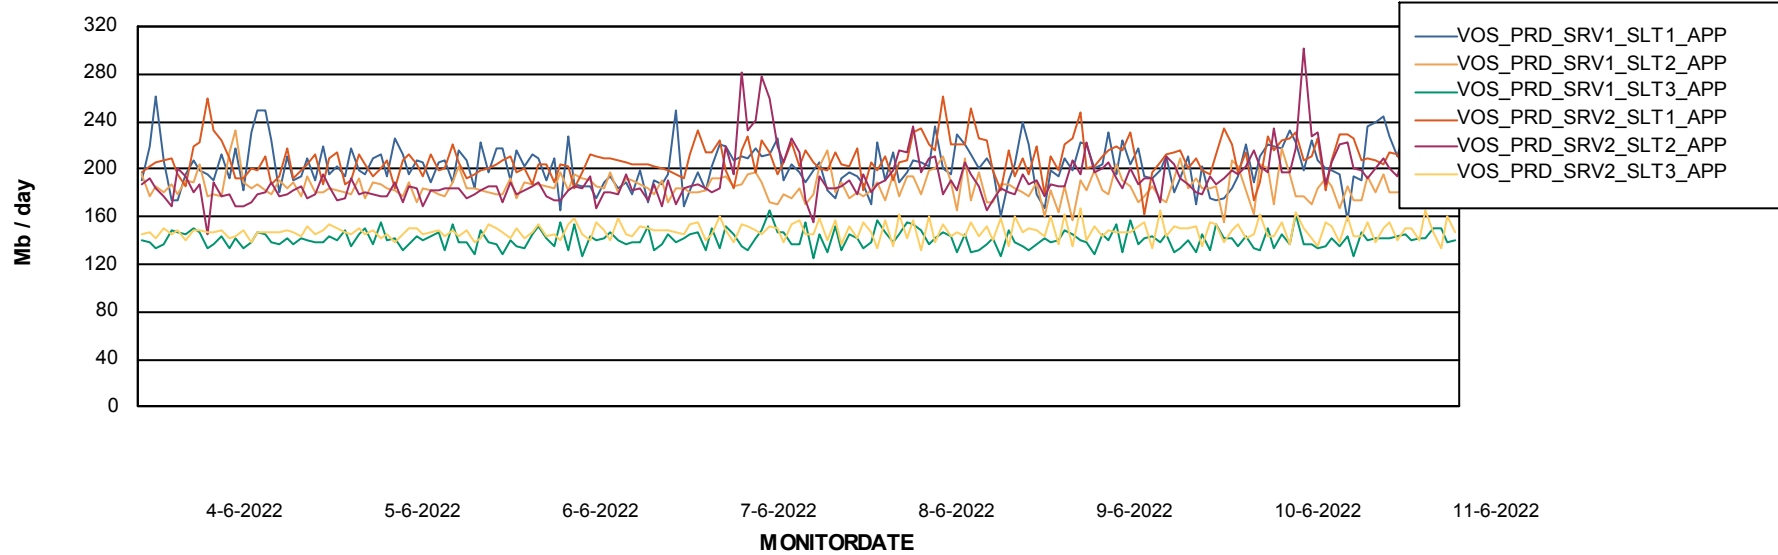

ABSSolute Application Server Services

Avg memory used per ABS Server Service