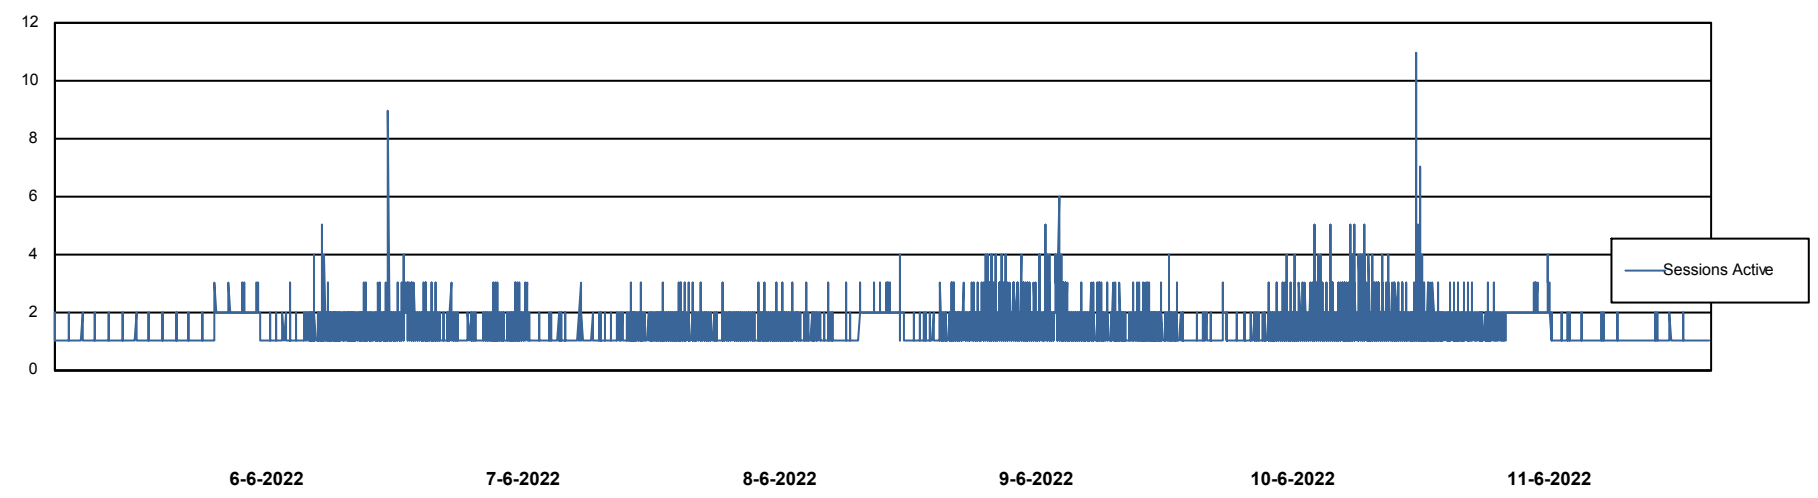

Weekly SLA Customer Report

Customer VOS_Production
Database ID 143

Database Performance VOSDB_BI

Weekly SLA Customer Report

Customer VOS_Production
Database ID 143

Database Performance VOSDB_Production

Weekly SLA Customer Report