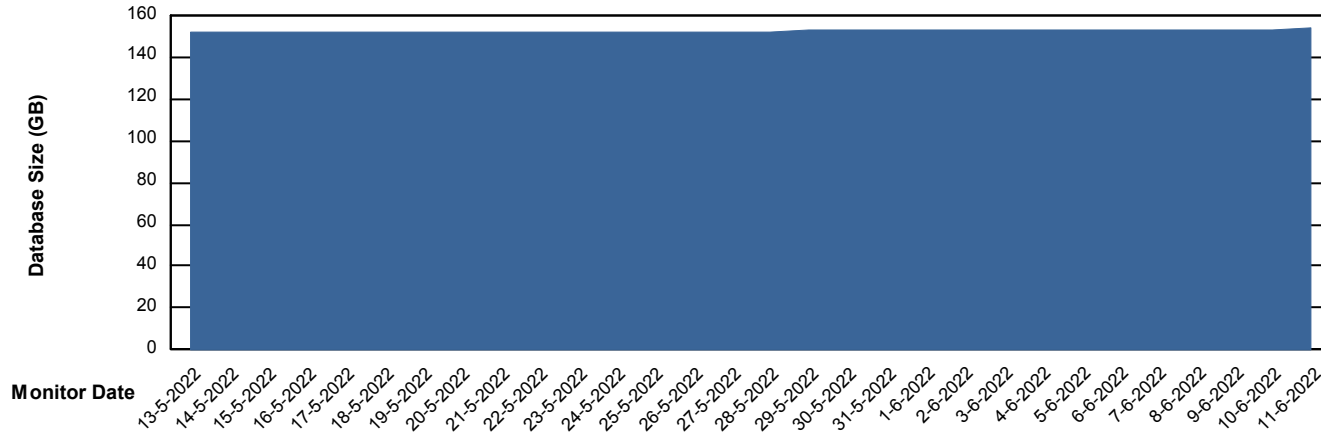

Customer VOS_Production
Database ID 143

Database Performance VOSDB_Standby

DB Processes Max 1,000

Weekly SLA Customer Report

Customer VOS_Production
Database ID 143

DATABASE SIZE VOSDB_BI

Database growth over last month

DATABASE SIZE VOSDB_Production

Database growth over last month

Weekly SLA Customer Report

Customer VOS_Production
 Database ID 143

Database Tablespace VOSDB_BI

Date	Tablespace Name	Filesize (Gb)	Usedsize (Gb)	Percentage free
11-6-2022	ABSDATA	100	58	42
	INDX	112	87	22
10-6-2022	ABSDATA	100	58	42
	INDX	112	87	22
9-6-2022	ABSDATA	100	58	42
	INDX	112	87	22
8-6-2022	ABSDATA	100	58	42
	INDX	112	87	22
7-6-2022	ABSDATA	100	58	42
	INDX	112	87	23
6-6-2022	ABSDATA	100	58	42
	INDX	112	87	23
5-6-2022	ABSDATA	100	58	42
	INDX	112	87	23