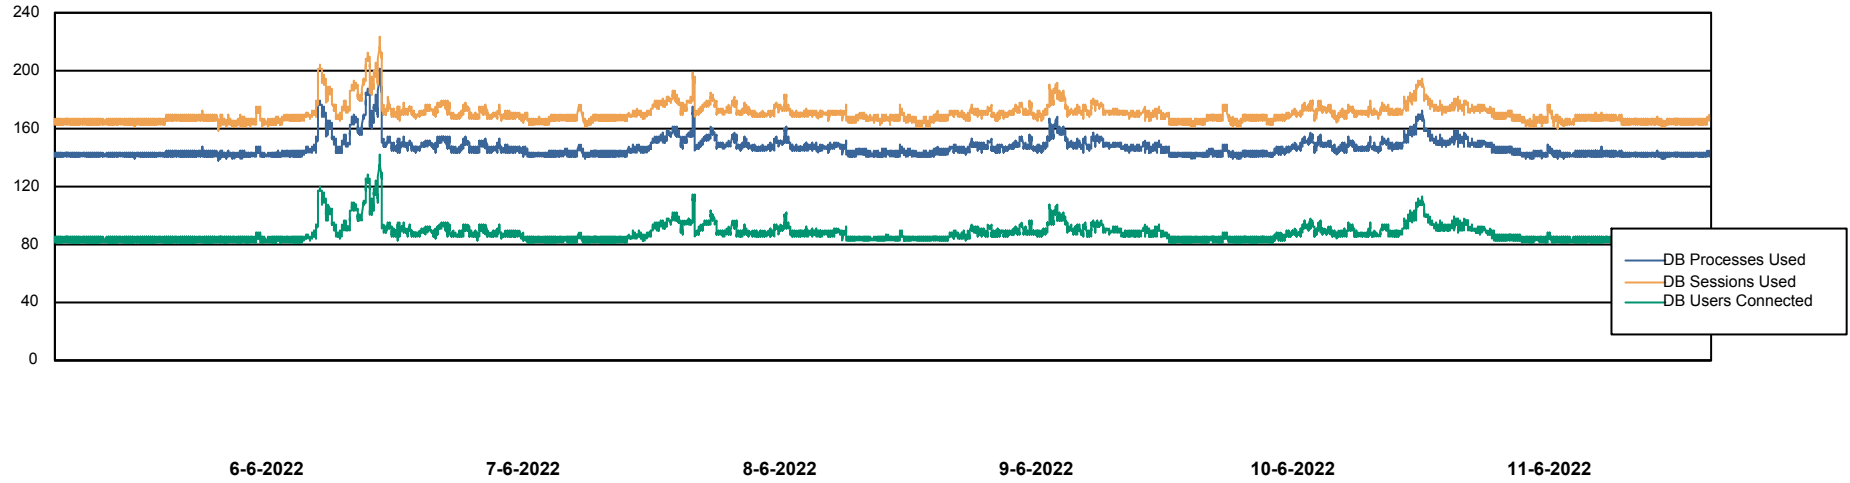

Weekly SLA Customer Report

Customer VOS_Production
Database ID 143

Database Performance VOSDB_BI

Weekly SLA Customer Report

Customer VOS_Production
Database ID 143

Database Performance VOSDB_Production

Weekly SLA Customer Report