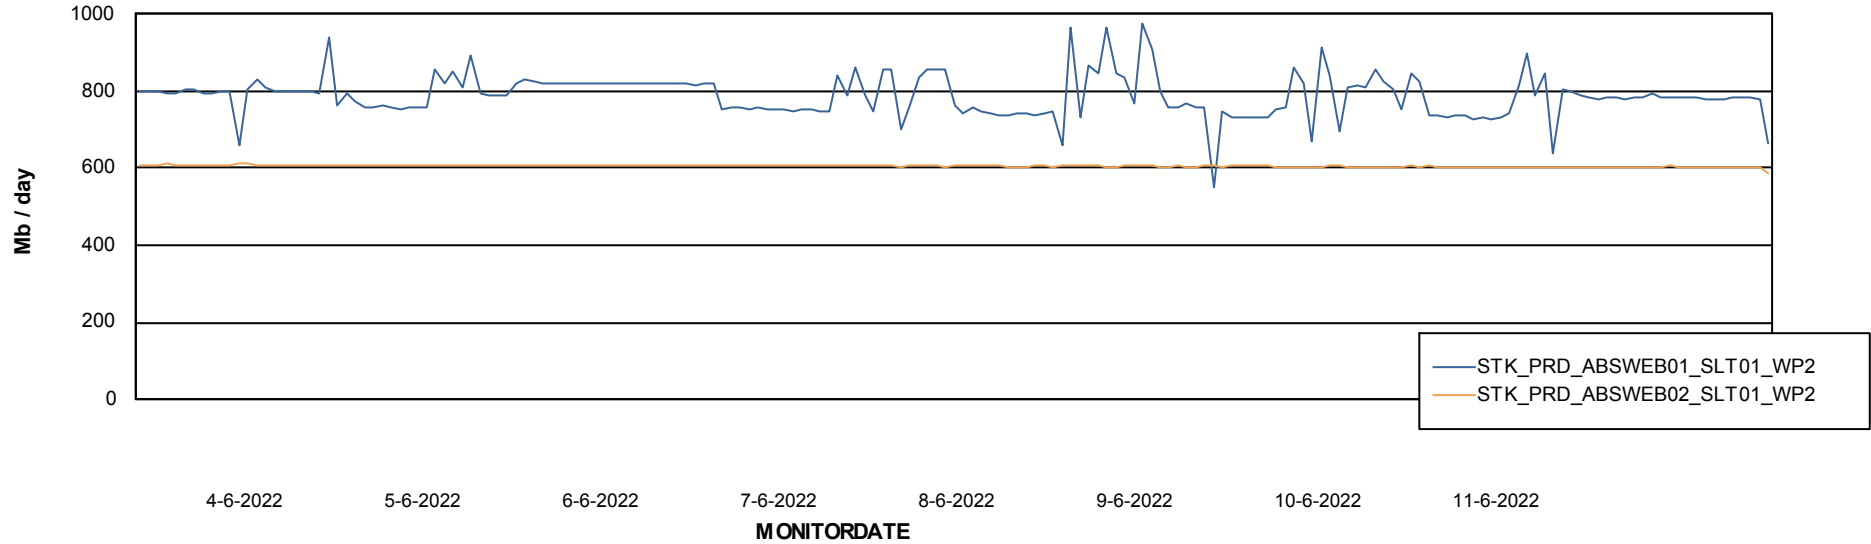

ABSSolute Application ReportServer Services

Avg memory used per ReportServer Service

Weekly SLA Customer Report

Customer STK_Production
Database ID 82

ABSSolute Web Component Services

Avg memory used per ABS Web component