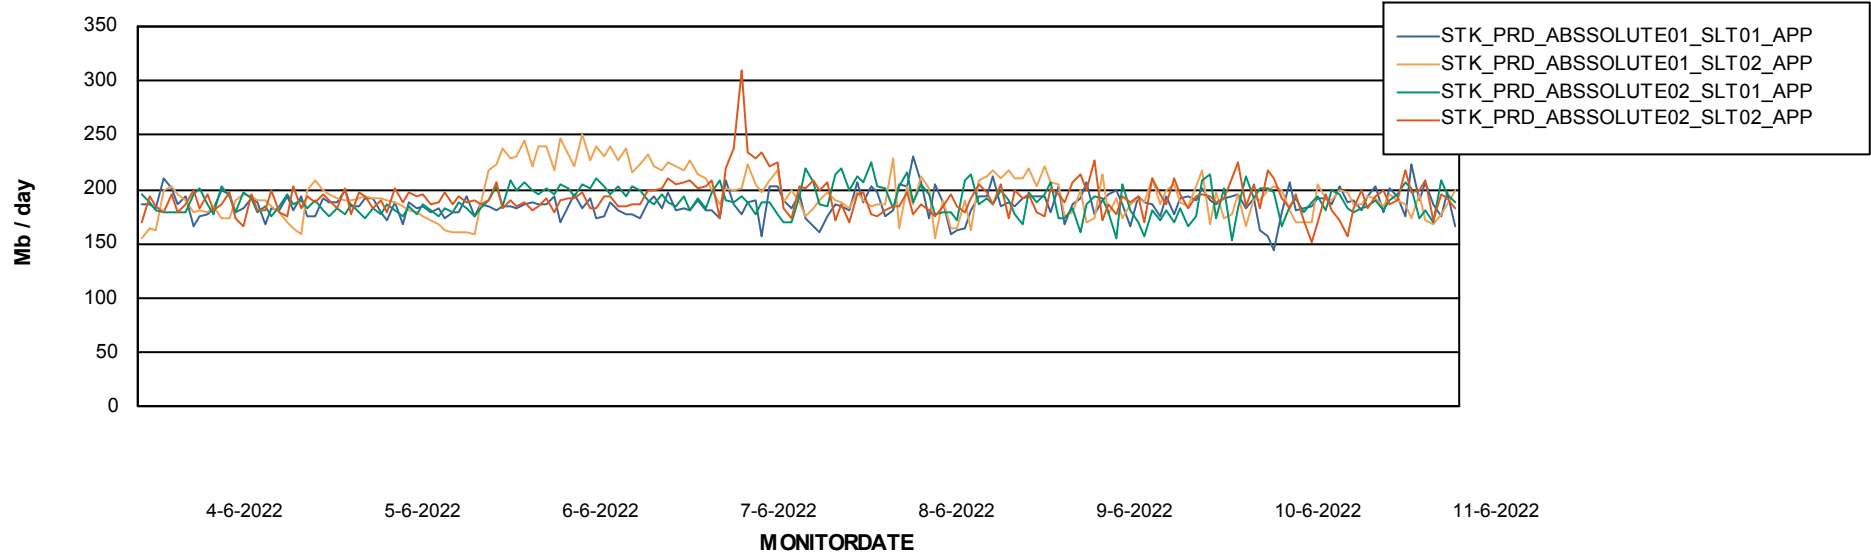

ABSSolute Application Server Services

Avg memory used per ABS Server Service