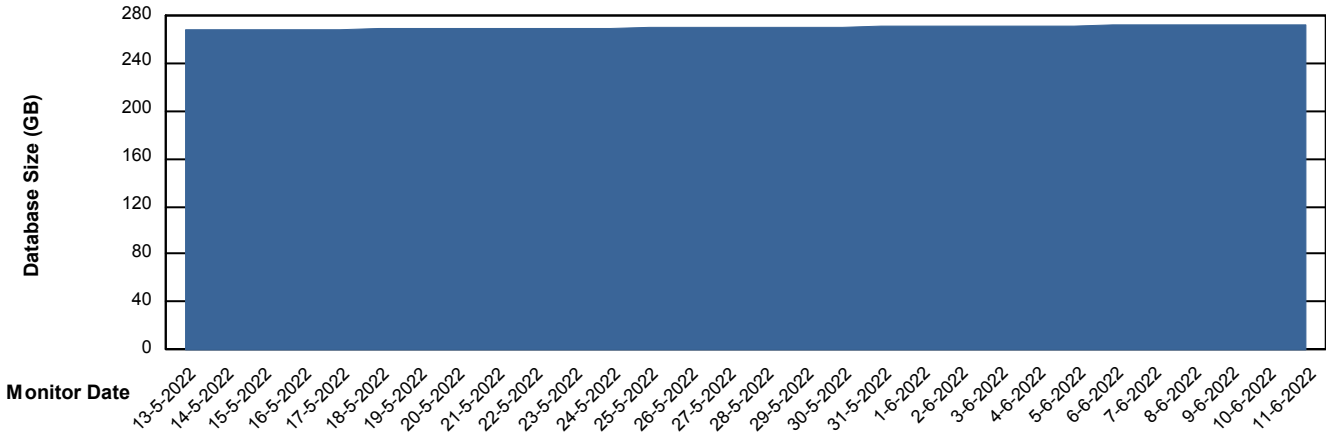

DATABASE SIZE STKDB_Production

Database growth over last month