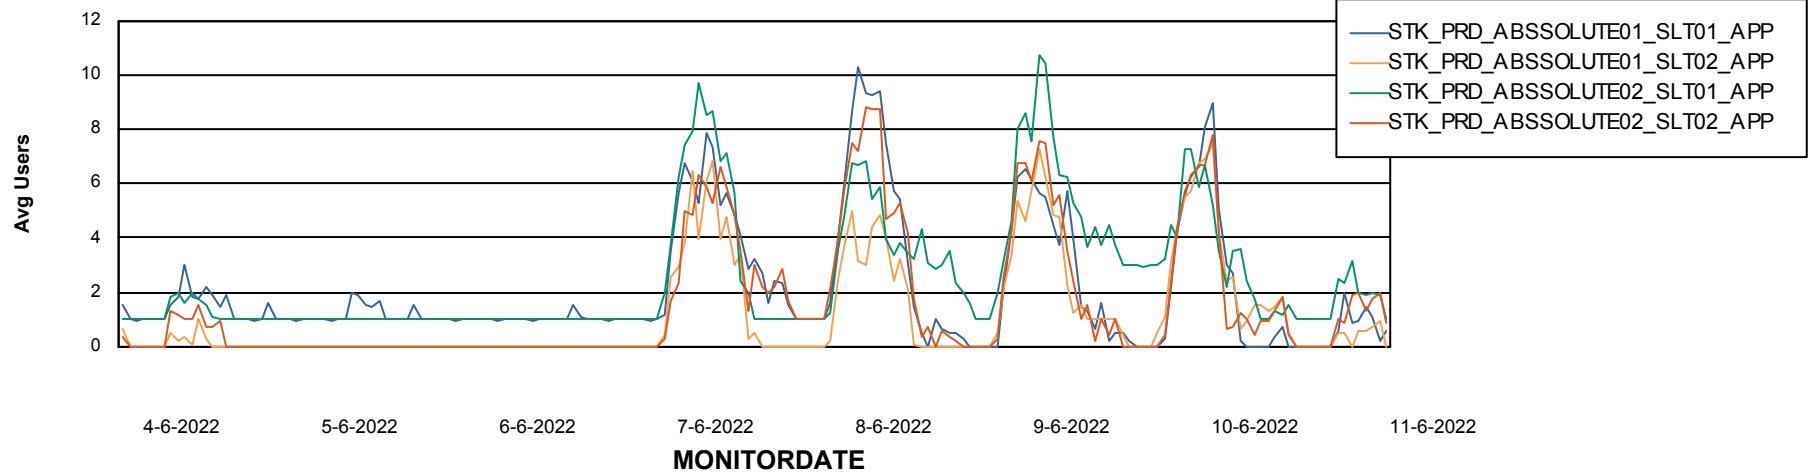

Weekly SLA Customer Report

Customer STK_Production
Database ID 82

ABSSolute Application Server Services

Avg memory used per ABS Server Service

Avg users per day per ABS server

Weekly SLA Customer Report

Customer STK_Production
Database ID 82