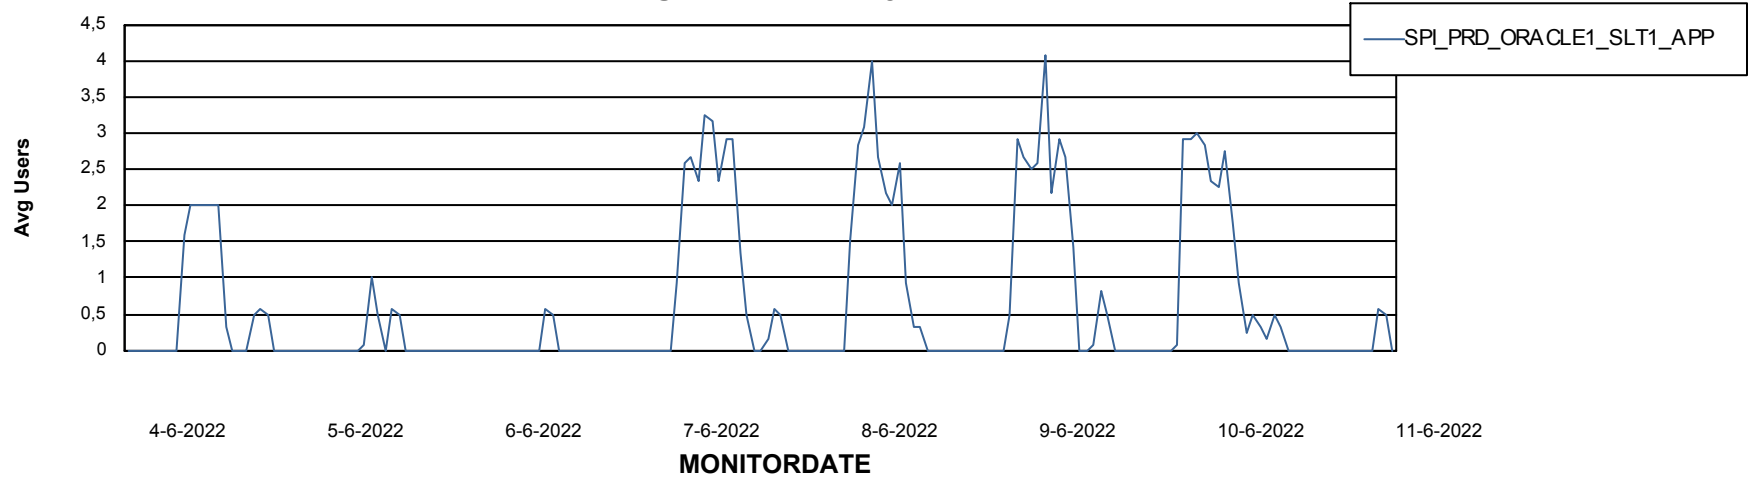

Weekly SLA Customer Report

Customer SPI_Production
Database ID 49

ABSSolute Application Server Services

Avg memory used per ABS Server Service

Avg users per day per ABS server

Weekly SLA Customer Report

Customer SPI_Production
Database ID 49