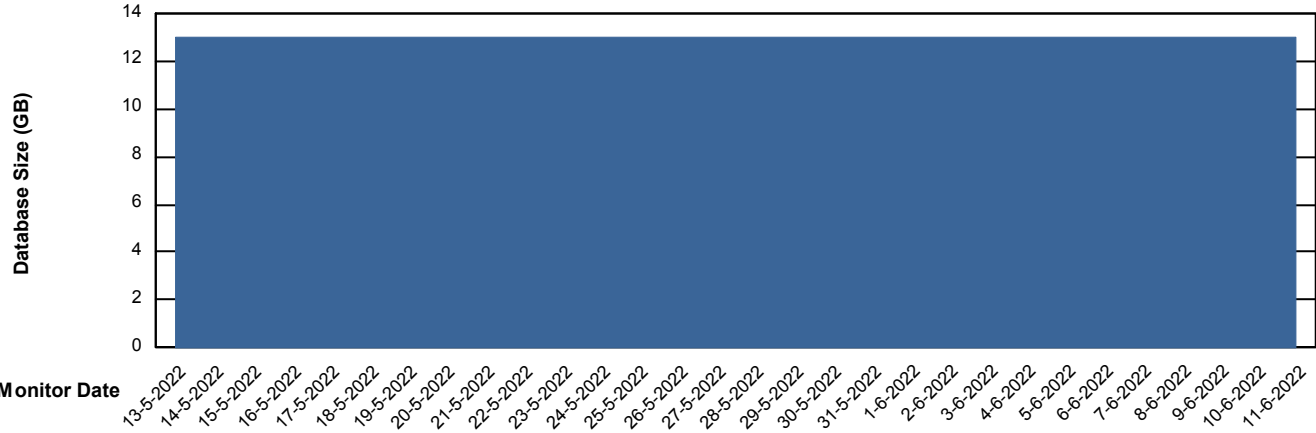

DB Processes Max 500

Weekly SLA Customer Report

Customer SPI_Production
 Database ID 49

DATABASE SIZE SPIDB_Production

Database growth over last month

Database Tablespace SPIDB_Production

Date	Tablespace Name	Filesize (Gb)	Usedsize (Gb)	Percentage free
11-6-2022	ABSDATA	5	2	51
	INDX	8	4	50
10-6-2022	ABSDATA	5	2	51
	INDX	8	4	50
9-6-2022	ABSDATA	5	2	51
	INDX	8	4	50
8-6-2022	ABSDATA	5	2	51
	INDX	8	4	50
7-6-2022	ABSDATA	5	2	51
	INDX	8	4	50
6-6-2022	ABSDATA	5	2	51
	INDX	8	4	50
5-6-2022	ABSDATA	5	2	51
	INDX	8	4	50