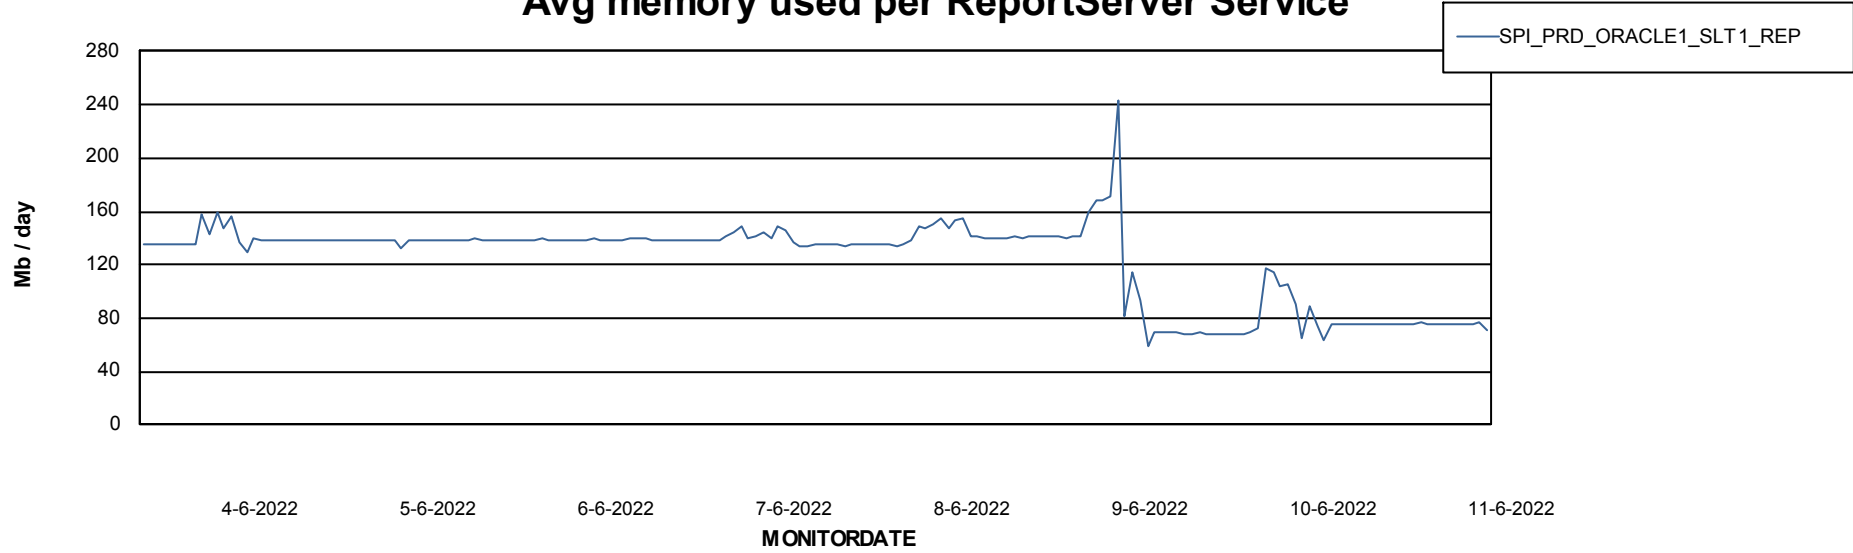

ABSSolute Application ReportServer Services

Avg memory used per ReportServer Service