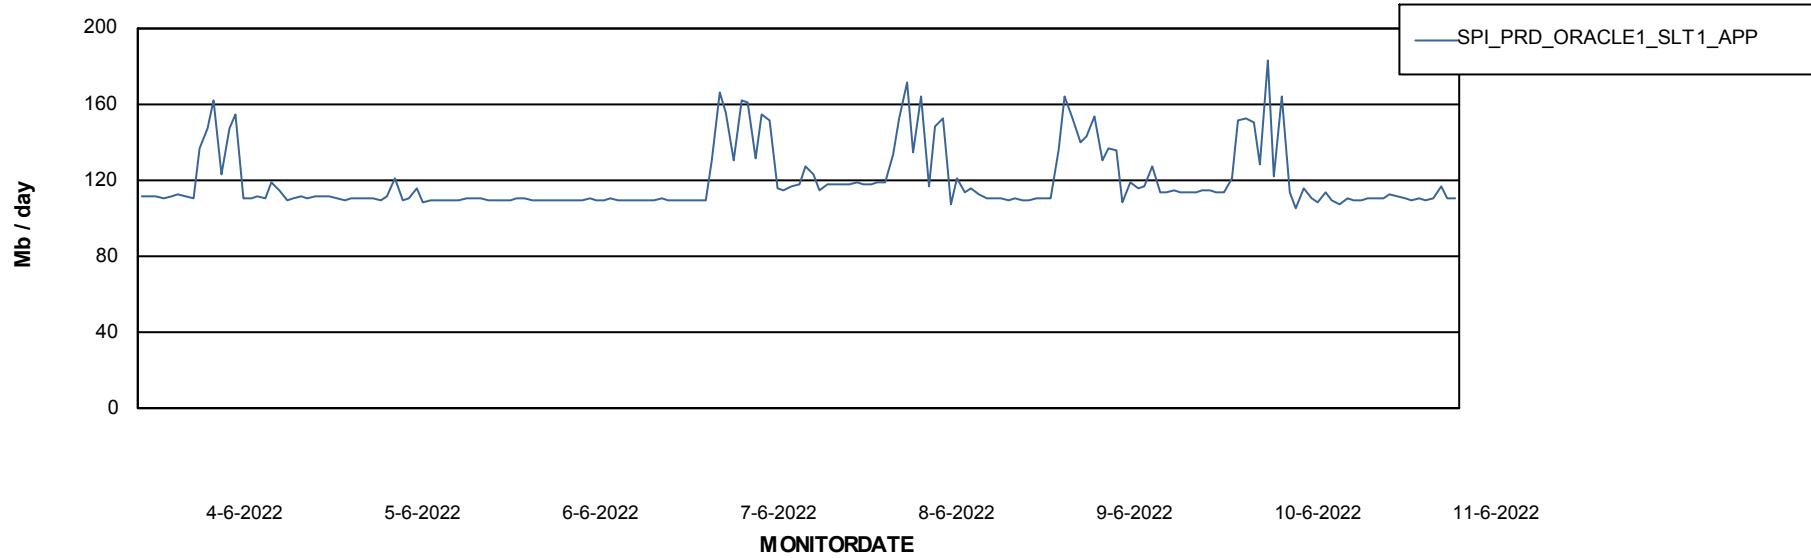

DB Processes Max 500

Weekly SLA Customer Report

Customer SPI_Production
 Database ID 49

DATABASE SIZE SPIDB_Production

Database growth over last month

Database Tablespace SPIDB_Production

Date	Tablespace Name	Filesize (Gb)	Usedsize (Gb)	Percentage free
11-6-2022	ABSDATA	5	2	51
	INDX	8	4	50
10-6-2022	ABSDATA	5	2	51
	INDX	8	4	50
9-6-2022	ABSDATA	5	2	51
	INDX	8	4	50
8-6-2022	ABSDATA	5	2	51
	INDX	8	4	50
7-6-2022	ABSDATA	5	2	51
	INDX	8	4	50
6-6-2022	ABSDATA	5	2	51
	INDX	8	4	50
5-6-2022	ABSDATA	5	2	51
	INDX	8	4	50

Weekly SLA Customer Report

Customer SPI_Production
Database ID 49

ABSSolute Application Server Services

Avg memory used per ABS Server Service

Avg users per day per ABS server

Weekly SLA Customer Report

Customer SPI_Production
Database ID 49