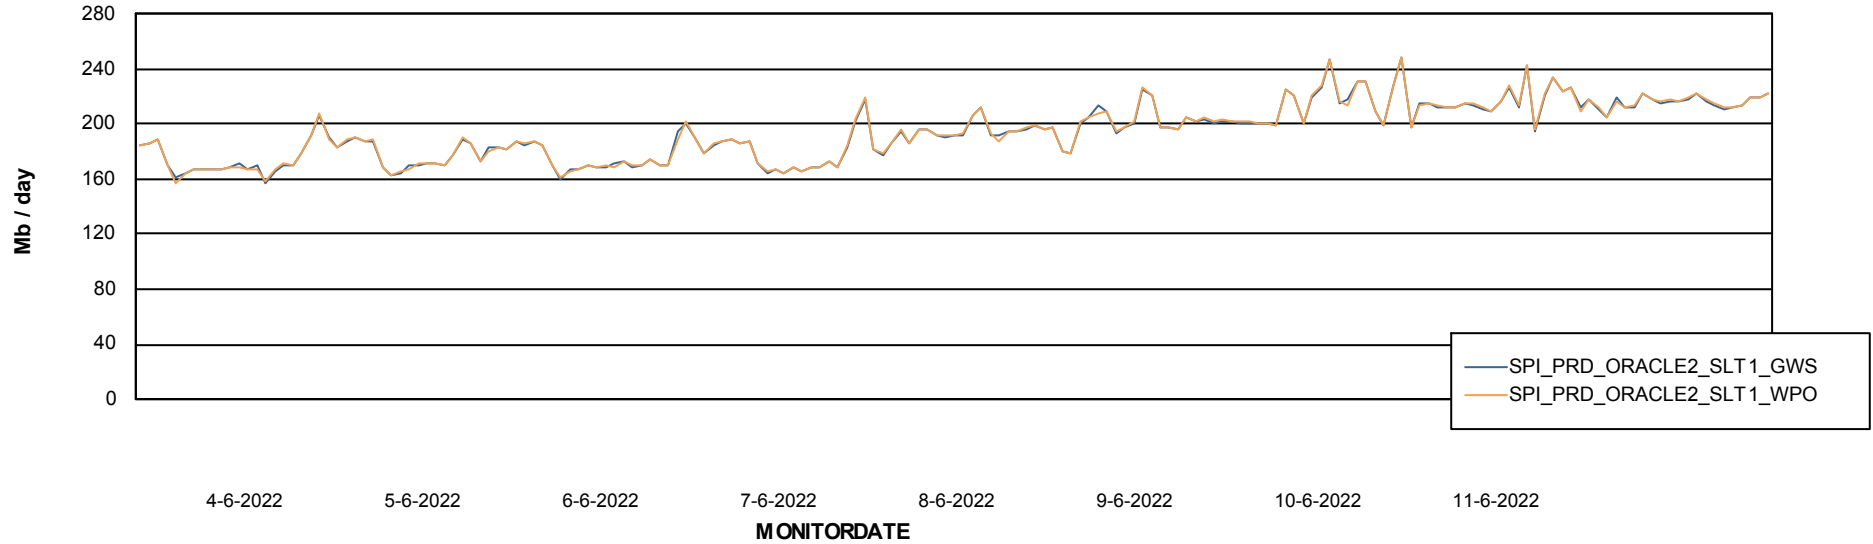

ABSSolute Application ReportServer Services

Avg memory used per ReportServer Service

Weekly SLA Customer Report

Customer SPI_Production
Database ID 49

ABSSolute Web Component Services

Avg memory used per ABS Web component