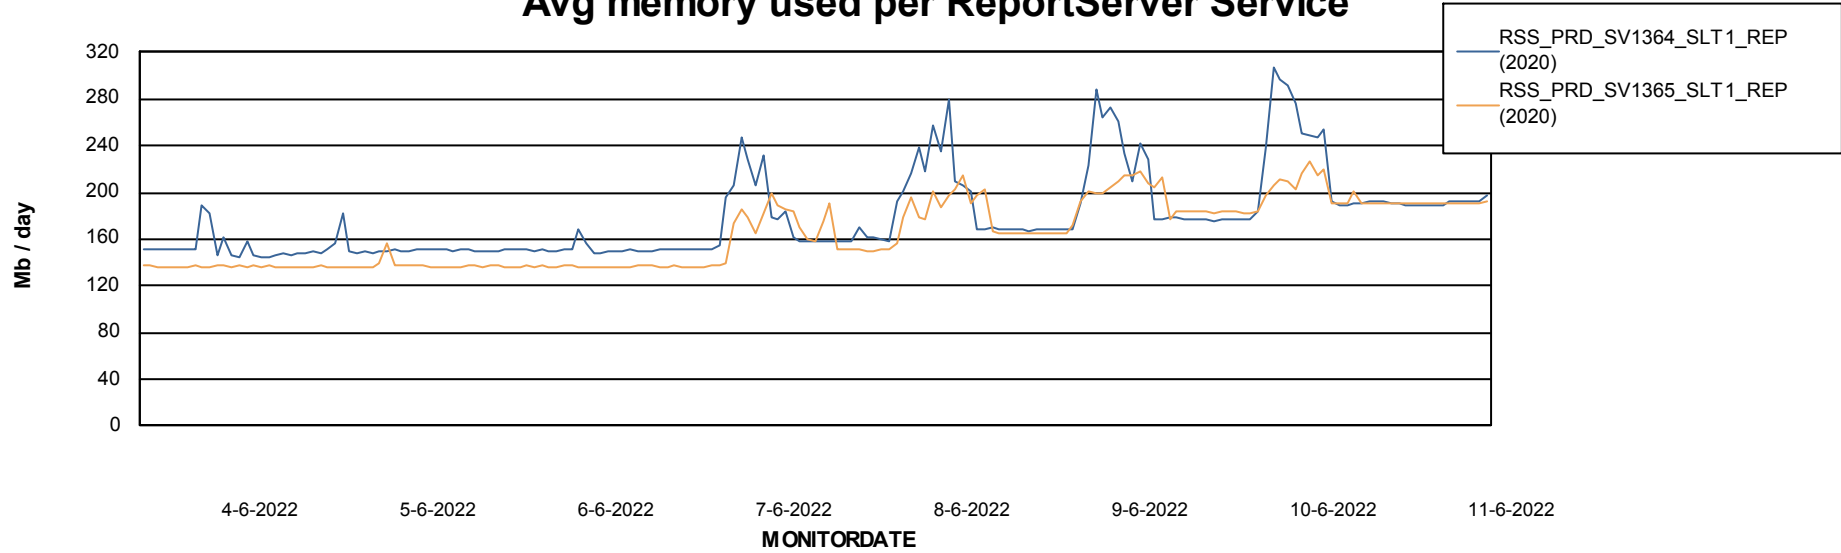

ABSSolute Application ReportServer Services

Avg memory used per ReportServer Service