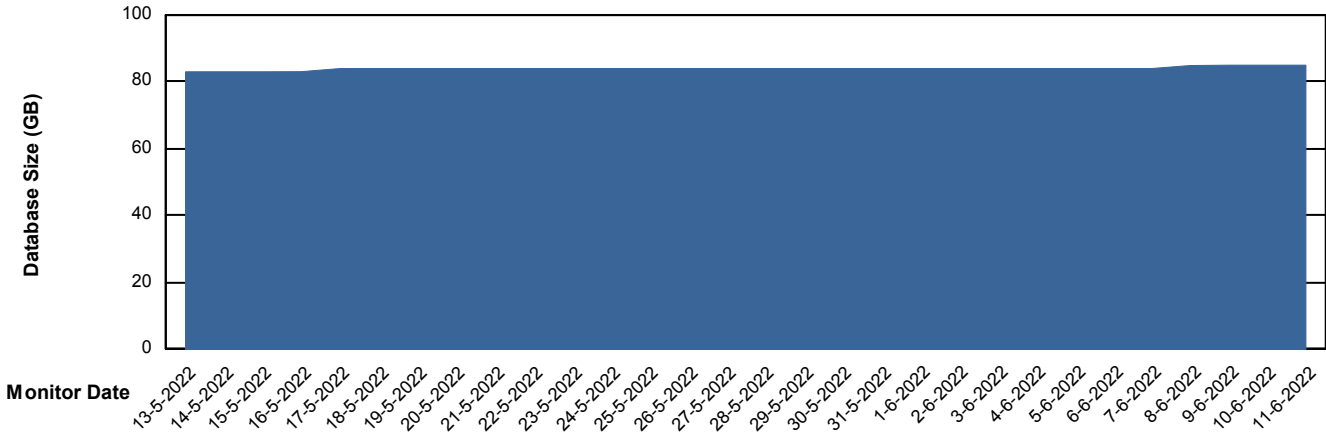

Database Performance RSS_DB_Standby (2020)

DB Processes Max 300
DB Sessions Max 472

Weekly SLA Customer Report

Customer RSS Production
 Database ID 52

DATABASE SIZE RSS_DB_Primary (2020)

Database growth over last month

Database Tablespace RSS_DB_Primary (2020)

Date	Tablespace Name	Filesize (Gb)	Usedsize (Gb)	Percentage free
11-6-2022	ABSDATA	47	38	19
	INDX	55	44	20
10-6-2022	ABSDATA	47	38	19
	INDX	55	44	20
9-6-2022	ABSDATA	47	38	19
	INDX	55	44	20
8-6-2022	ABSDATA	47	38	19
	INDX	55	44	20
7-6-2022	ABSDATA	47	38	19
	INDX	55	44	20
6-6-2022	ABSDATA	47	38	19
	INDX	55	44	20
5-6-2022	ABSDATA	47	38	19
	INDX	55	44	20