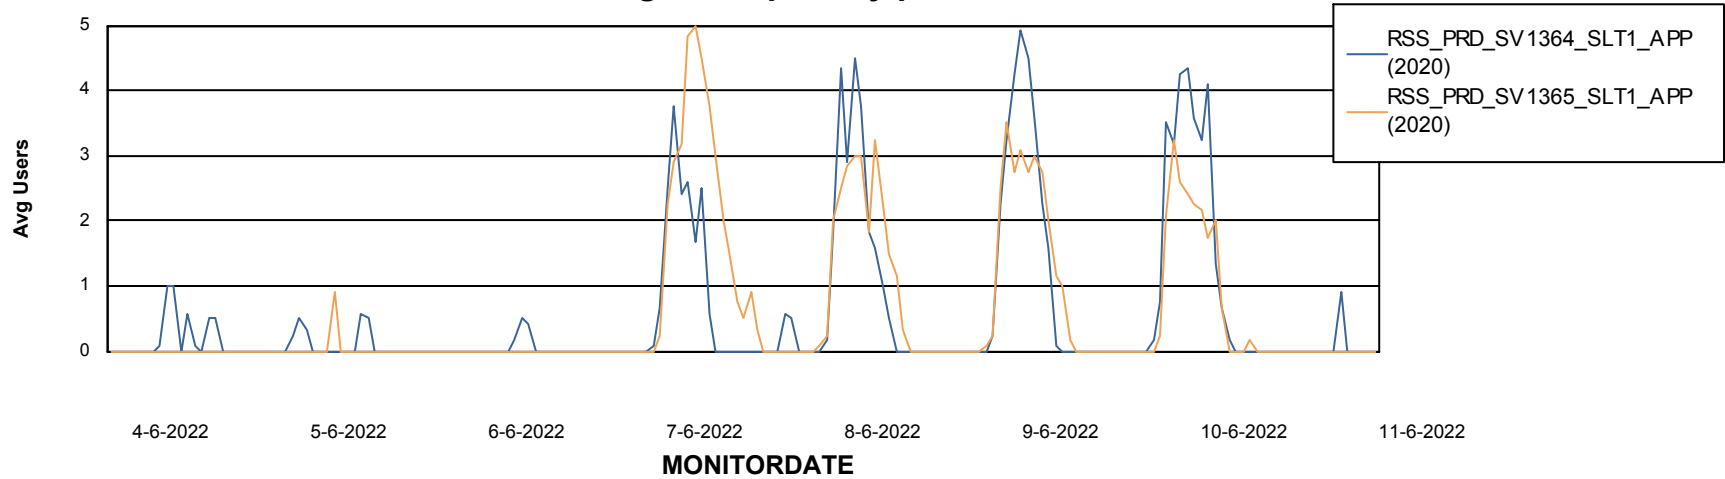

Weekly SLA Customer Report

Customer RSS Production
Database ID 52

ABSSolute Application Server Services

Avg memory used per ABS Server Service

Avg users per day per ABS server

Weekly SLA Customer Report

Customer RSS Production
Database ID 52