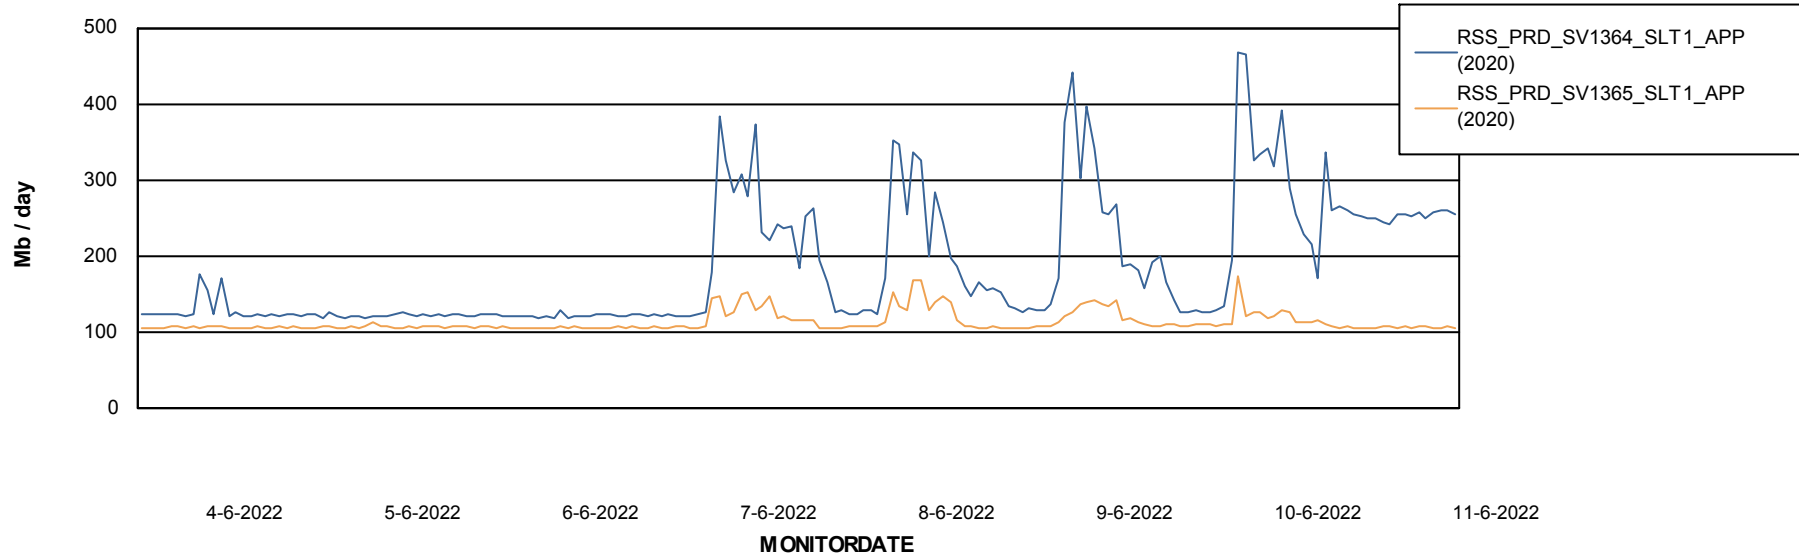

Database Tablespace RSS_DB_Primary (2020)

Date	Tablespace Name	Filesize (Gb)	Usedsize (Gb)	Percentage free
11-6-2022	ABSDATA	47	38	19
	INDX	55	44	20
10-6-2022	ABSDATA	47	38	19
	INDX	55	44	20
9-6-2022	ABSDATA	47	38	19
	INDX	55	44	20
8-6-2022	ABSDATA	47	38	19
	INDX	55	44	20
7-6-2022	ABSDATA	47	38	19
	INDX	55	44	20
6-6-2022	ABSDATA	47	38	19
	INDX	55	44	20
5-6-2022	ABSDATA	47	38	19
	INDX	55	44	20

Weekly SLA Customer Report

Customer RSS Production
Database ID 52

ABSSolute Application Server Services

Avg memory used per ABS Server Service

Avg users per day per ABS server

Weekly SLA Customer Report

Customer RSS Production
Database ID 52