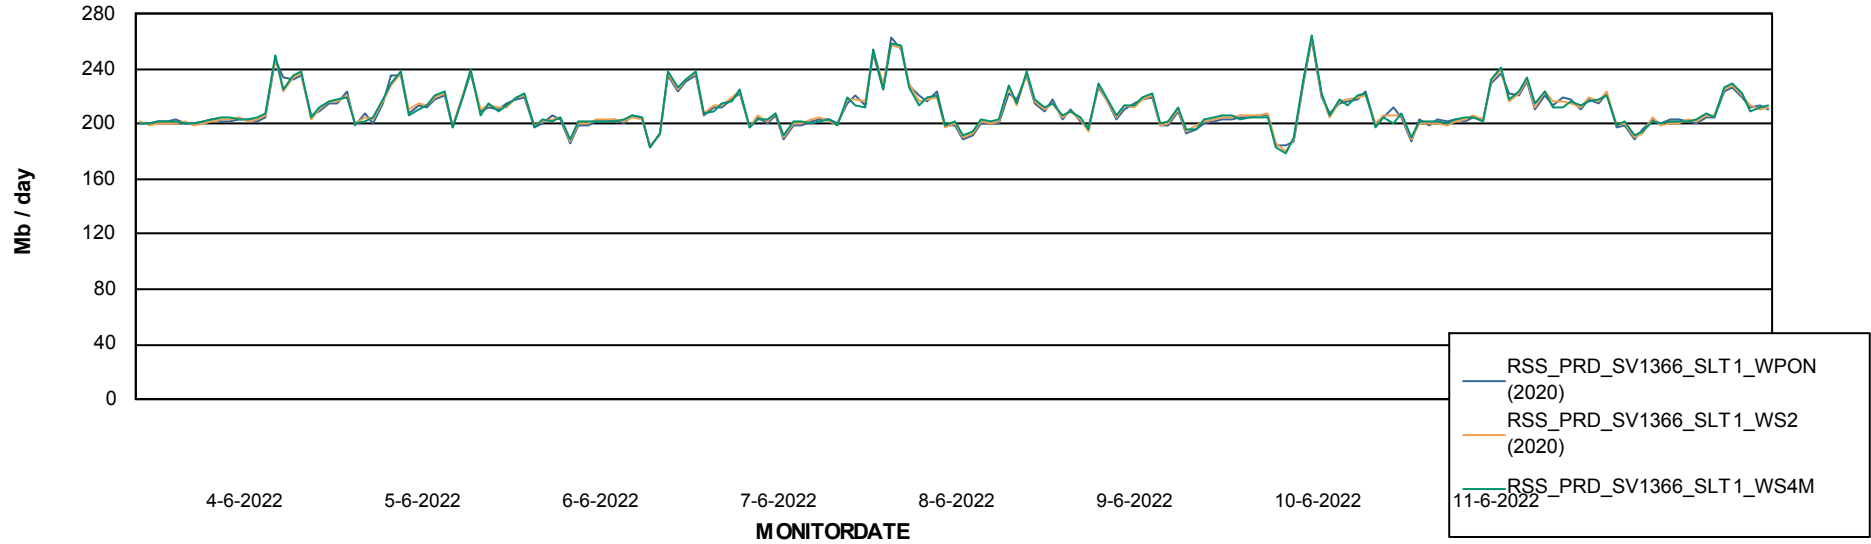

ABSSolute Application ReportServer Services

Avg memory used per ReportServer Service

Weekly SLA Customer Report

Customer RSS Production
Database ID 52

ABSSolute Web Component Services

Avg memory used per ABS Web component