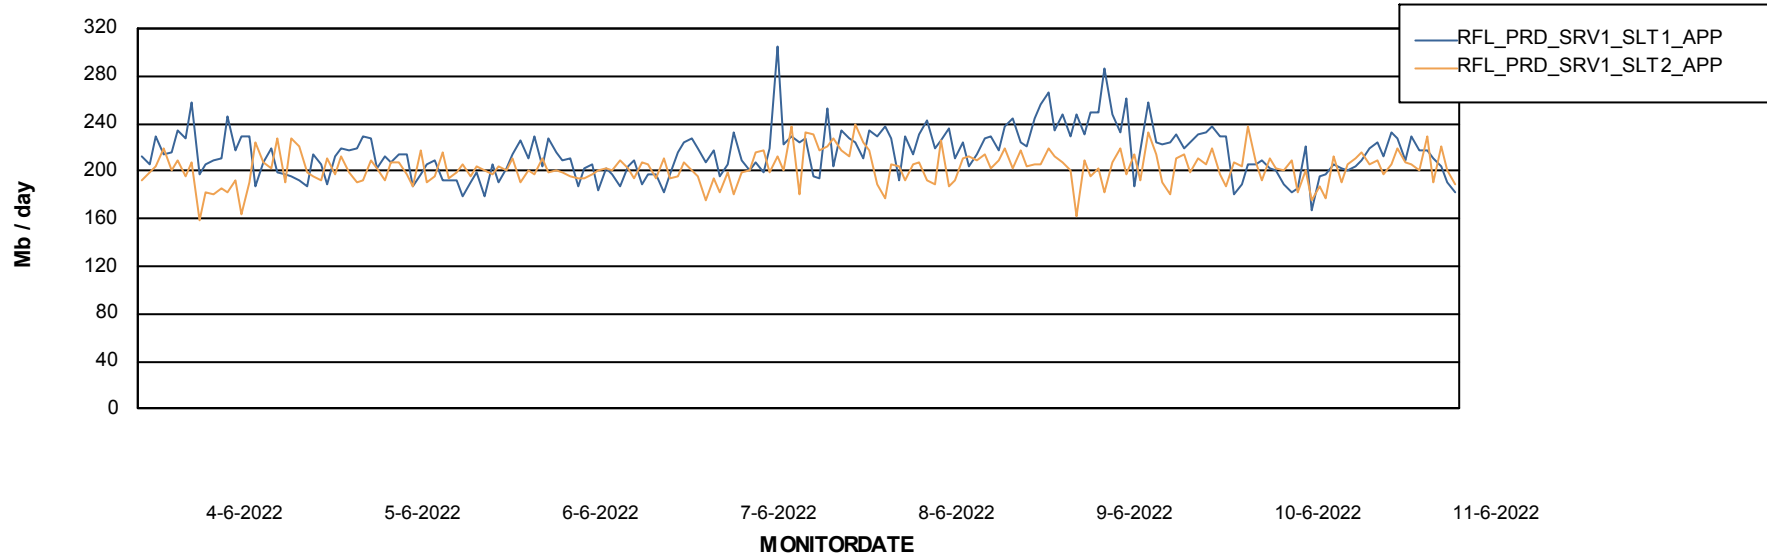

Weekly SLA Customer Report

Customer RFL_Production
Database ID 36

Database Performance RFLDB_Production

Weekly SLA Customer Report

Customer RFL_Production
Database ID 36

Database Performance RFLDB_Standby

DB Processes Max 1,000

Weekly SLA Customer Report

Customer RFL_Production
 Database ID 36

DATABASE SIZE RFLDB_Production

Database growth over last month

Database Tablespace RFLDB_Production

Date	Tablespace Name	Filesize (Gb)	Usedsize (Gb)	Percentage free
11-6-2022	ABSDATA	90	68	25
	INDX	208	173	17
10-6-2022	ABSDATA	90	68	25
	INDX	208	173	17
9-6-2022	ABSDATA	90	68	25
	INDX	208	173	17
8-6-2022	ABSDATA	90	68	25
	INDX	208	173	17
7-6-2022	ABSDATA	90	68	25
	INDX	208	173	17
6-6-2022	ABSDATA	90	68	25
	INDX	208	173	17
5-6-2022	ABSDATA	90	68	25
	INDX	208	173	17

Weekly SLA Customer Report

Customer RFL_Production
Database ID 36

ABSSolute Application Server Services

Avg memory used per ABS Server Service

Avg users per day per ABS server

Weekly SLA Customer Report

Customer RFL_Production
Database ID 36