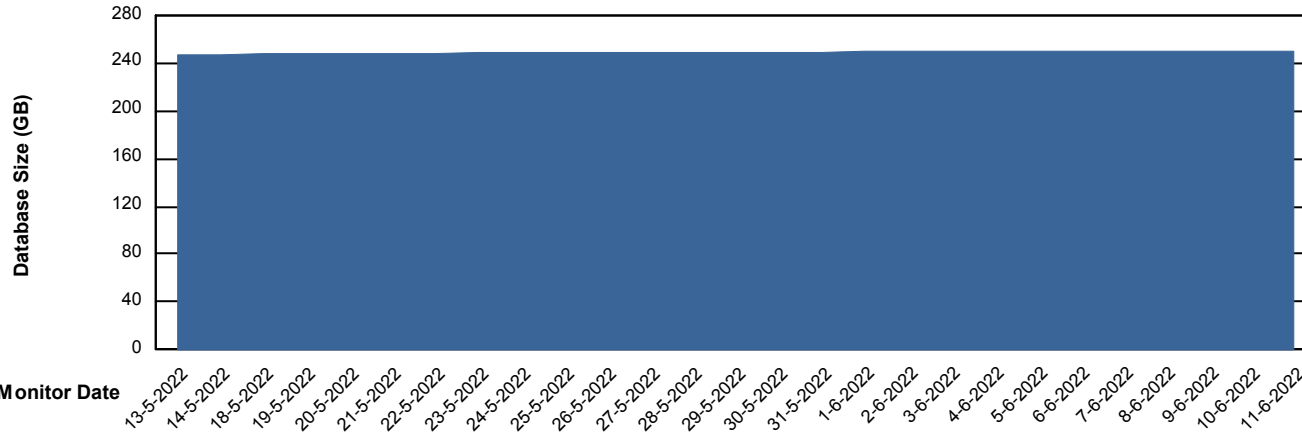

Weekly SLA Customer Report

Customer RFL_Production
Database ID 36

Database Performance RFLDB_Production

Weekly SLA Customer Report

Customer RFL_Production
Database ID 36

Database Performance RFLDB_Standby

DB Processes Max 1,000

Weekly SLA Customer Report

Customer RFL_Production
 Database ID 36

DATABASE SIZE RFLDB_Production

Database growth over last month

Database Tablespace RFLDB_Production

Date	Tablespace Name	Filesize (Gb)	Usedsize (Gb)	Percentage free
11-6-2022	ABSDATA	90	68	25
	INDX	208	173	17
10-6-2022	ABSDATA	90	68	25
	INDX	208	173	17
9-6-2022	ABSDATA	90	68	25
	INDX	208	173	17
8-6-2022	ABSDATA	90	68	25
	INDX	208	173	17
7-6-2022	ABSDATA	90	68	25
	INDX	208	173	17
6-6-2022	ABSDATA	90	68	25
	INDX	208	173	17
5-6-2022	ABSDATA	90	68	25
	INDX	208	173	17