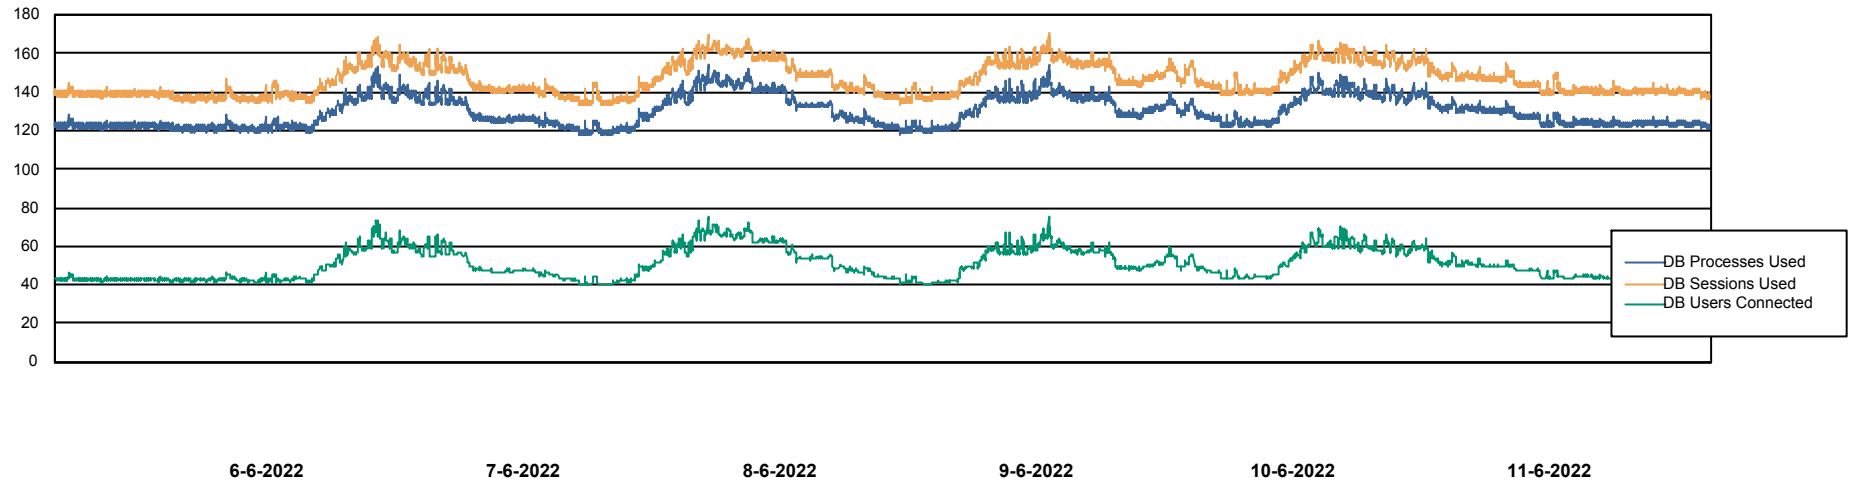

Weekly SLA Customer Report

Customer RFL_Production
Database ID 36

Harddisk Usage RFL_WEB

	Free disk space on C: (%)	Total disk space on C: (Gb)	Used disk space on C: (Gb)
11-6-2022	45	40	22
10-6-2022	45	40	22
9-6-2022	45	40	22
8-6-2022	44	40	22
7-6-2022	43	40	22
6-6-2022	43	40	23
5-6-2022	43	40	23

Weekly SLA Customer Report

Customer RFL_Production
Database ID 36

Database Performance RFLDB_Production

Weekly SLA Customer Report

Customer RFL_Production
Database ID 36

Database Performance RFLDB_Standby

DB Processes Max 1,000