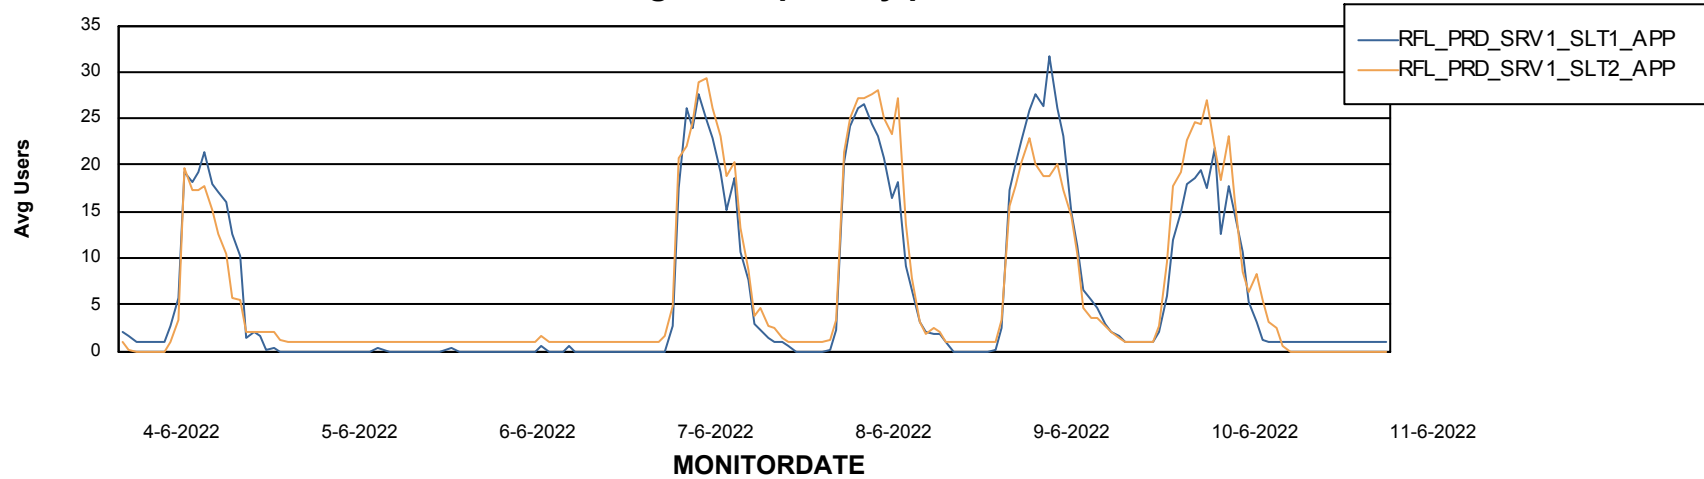

Weekly SLA Customer Report

Customer RFL_Production
 Database ID 36

DATABASE SIZE RFLDB_Production

Database growth over last month

Database Tablespace RFLDB_Production

Date	Tablespace Name	Filesize (Gb)	Usedsize (Gb)	Percentage free
11-6-2022	ABSDATA	90	68	25
	INDX	208	173	17
10-6-2022	ABSDATA	90	68	25
	INDX	208	173	17
9-6-2022	ABSDATA	90	68	25
	INDX	208	173	17
8-6-2022	ABSDATA	90	68	25
	INDX	208	173	17
7-6-2022	ABSDATA	90	68	25
	INDX	208	173	17
6-6-2022	ABSDATA	90	68	25
	INDX	208	173	17
5-6-2022	ABSDATA	90	68	25
	INDX	208	173	17

Weekly SLA Customer Report

Customer RFL_Production
Database ID 36

ABSSolute Application Server Services

Avg memory used per ABS Server Service

Avg users per day per ABS server

Weekly SLA Customer Report

Customer RFL_Production
Database ID 36