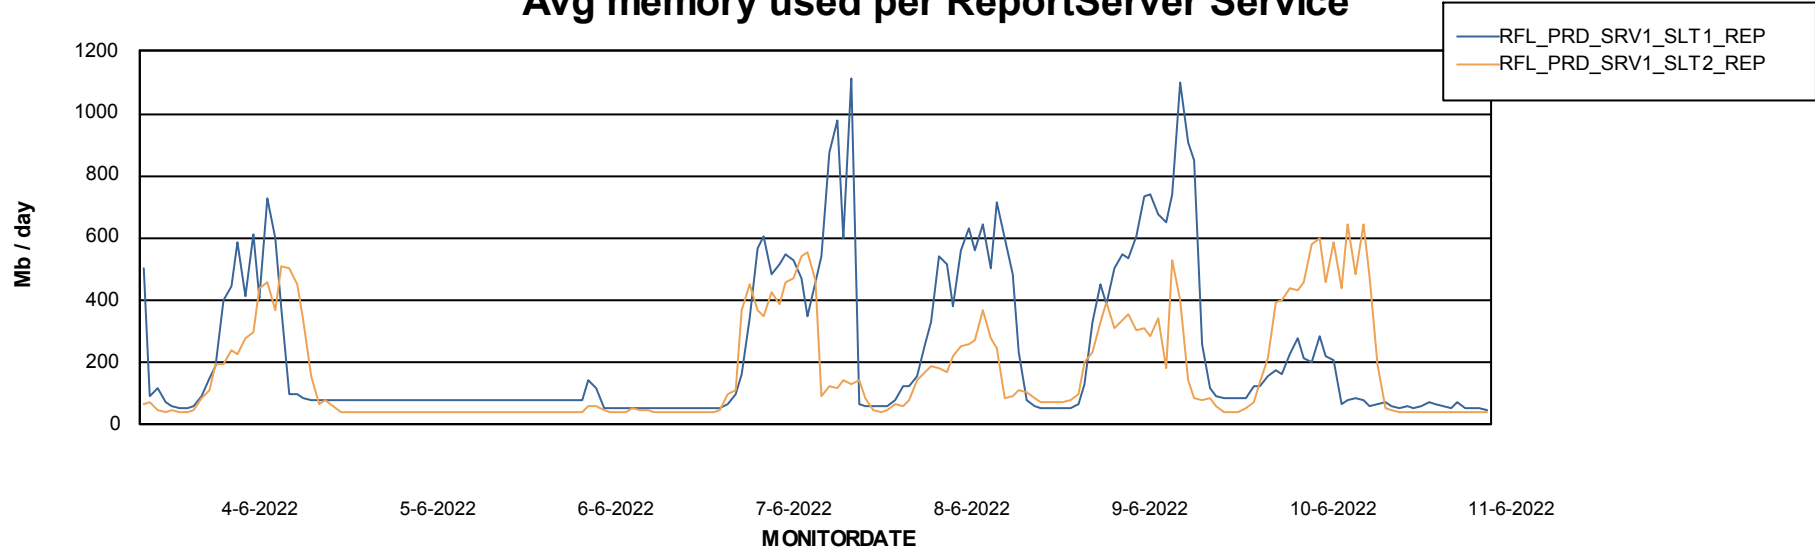

ABSSolute Application ReportServer Services

Avg memory used per ReportServer Service