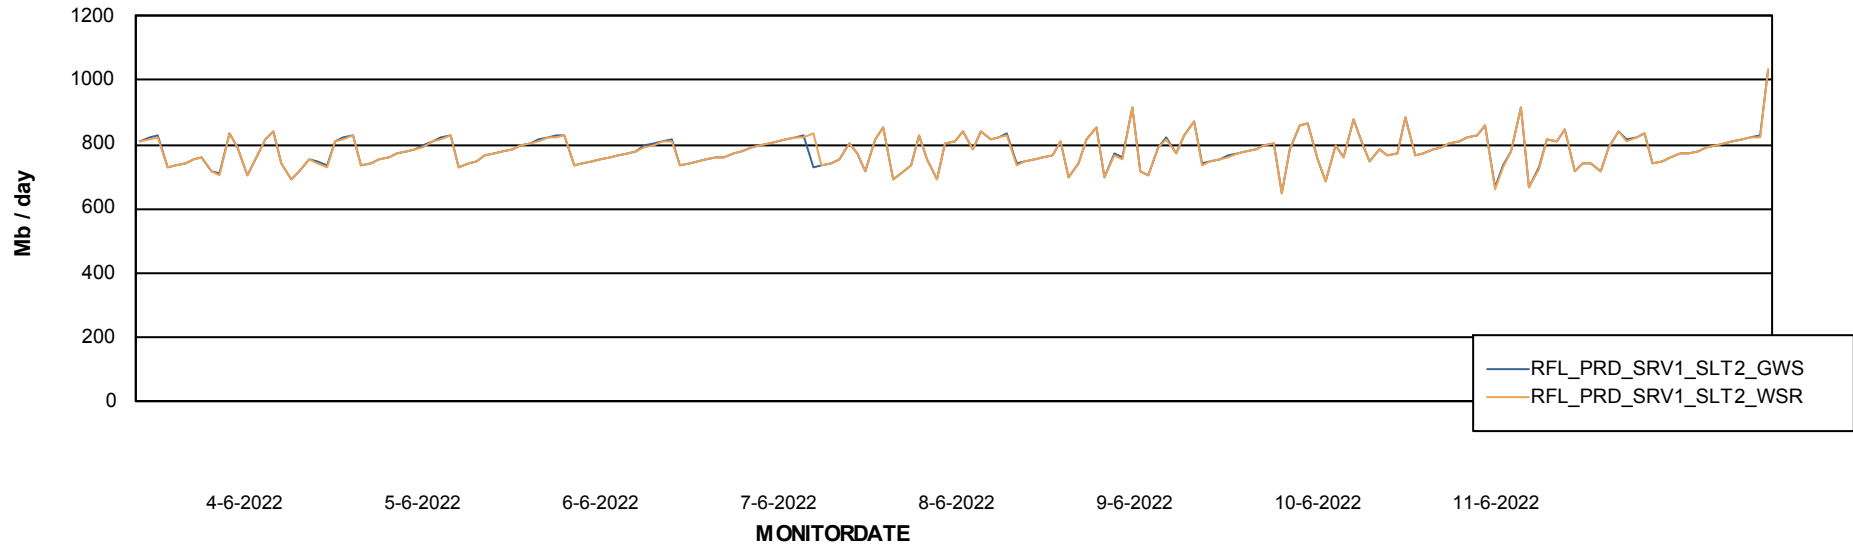

ABSSolute Application ReportServer Services

Avg memory used per ReportServer Service

Weekly SLA Customer Report

Customer RFL_Production
Database ID 36

ABSSolute Web Component Services

Avg memory used per ABS Web component