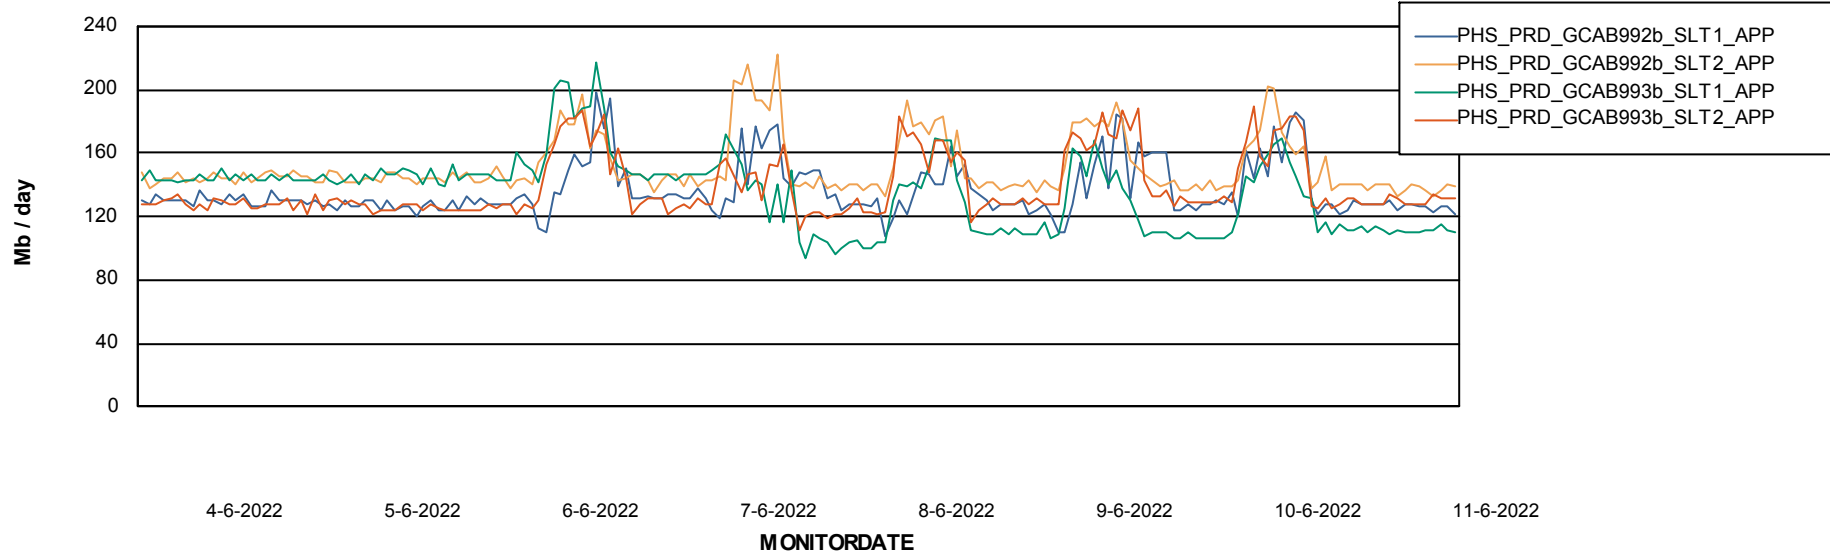

ABSSolute Application Server Services

Avg memory used per ABS Server Service