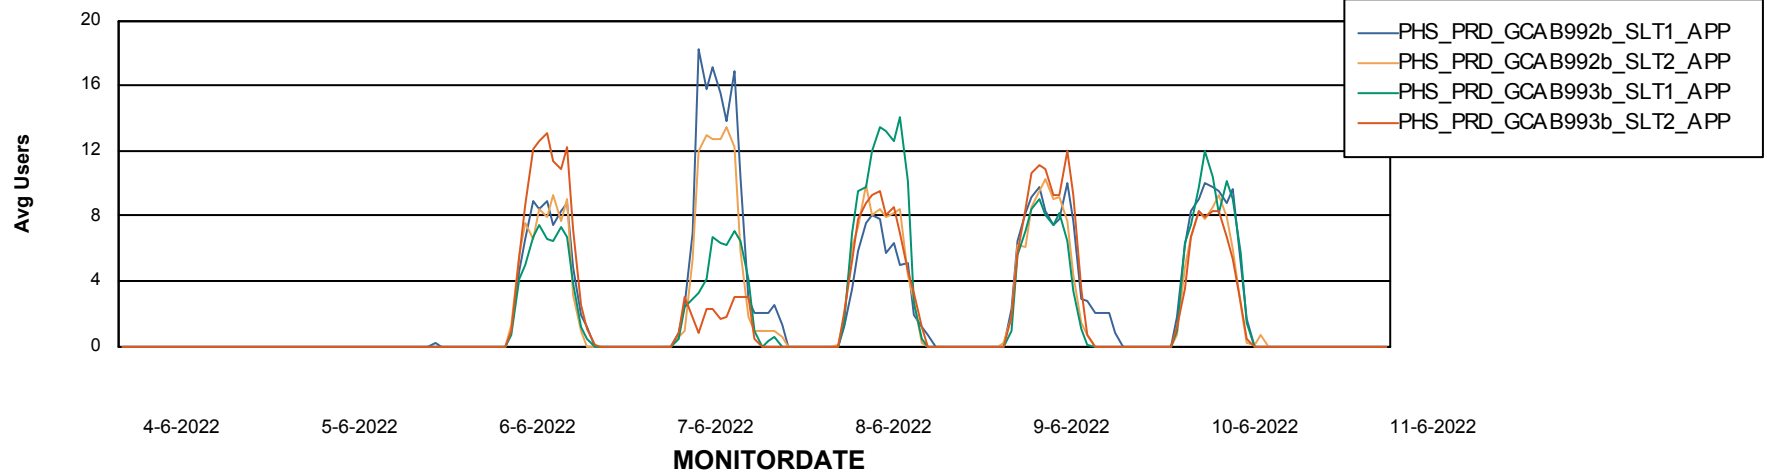

Weekly SLA Customer Report

Customer PHS_Production
Database ID 47

ABSSolute Application Server Services

Avg memory used per ABS Server Service

Avg users per day per ABS server

Weekly SLA Customer Report

Customer PHS_Production
Database ID 47