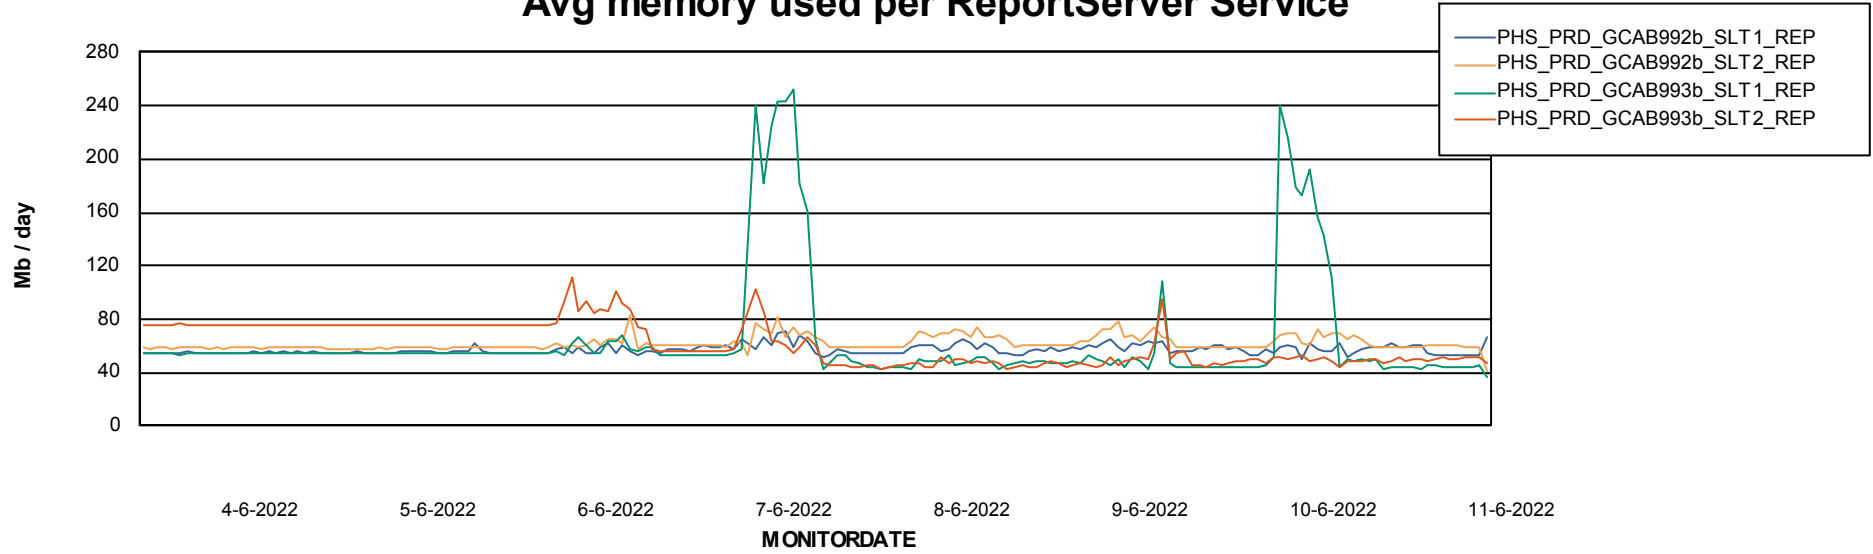

ABSSolute Application ReportServer Services

Avg memory used per ReportServer Service