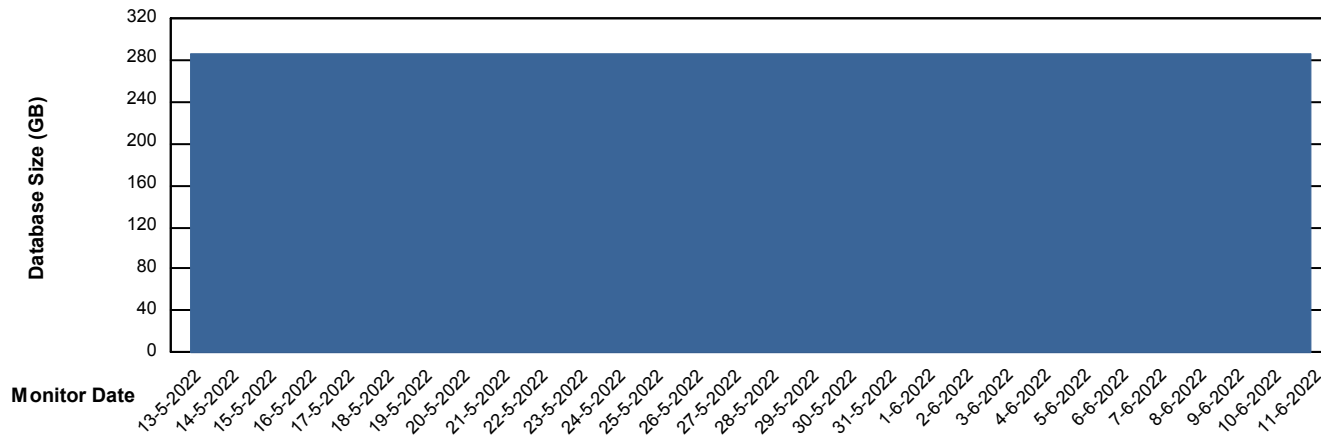

DATABASE SIZE PHSDB_Test

Database growth over last month