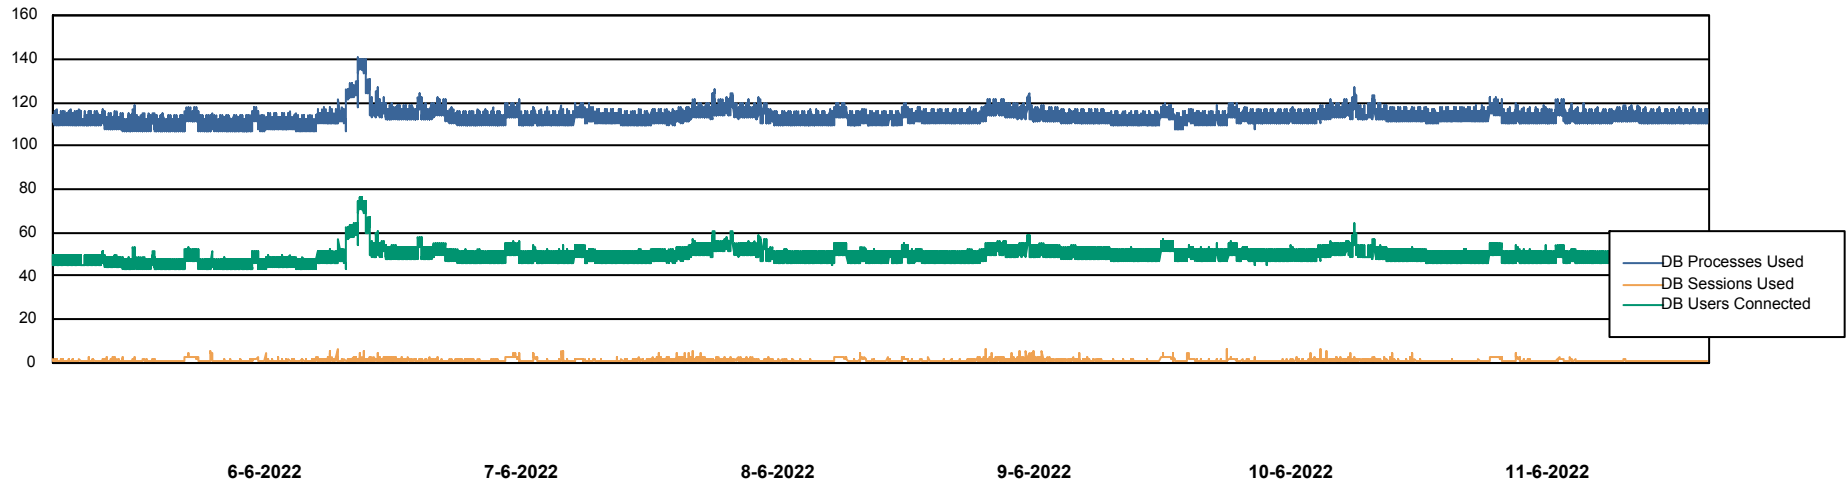

Database Performance PHSDB_Production

DB Processes Max 1,000