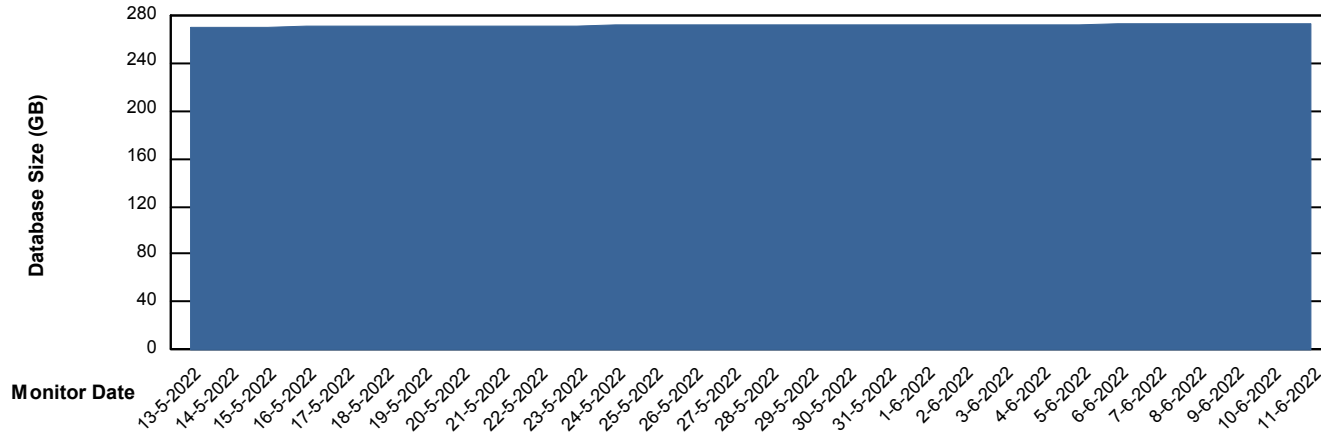

DATABASE SIZE PHSDB_Production

Database growth over last month