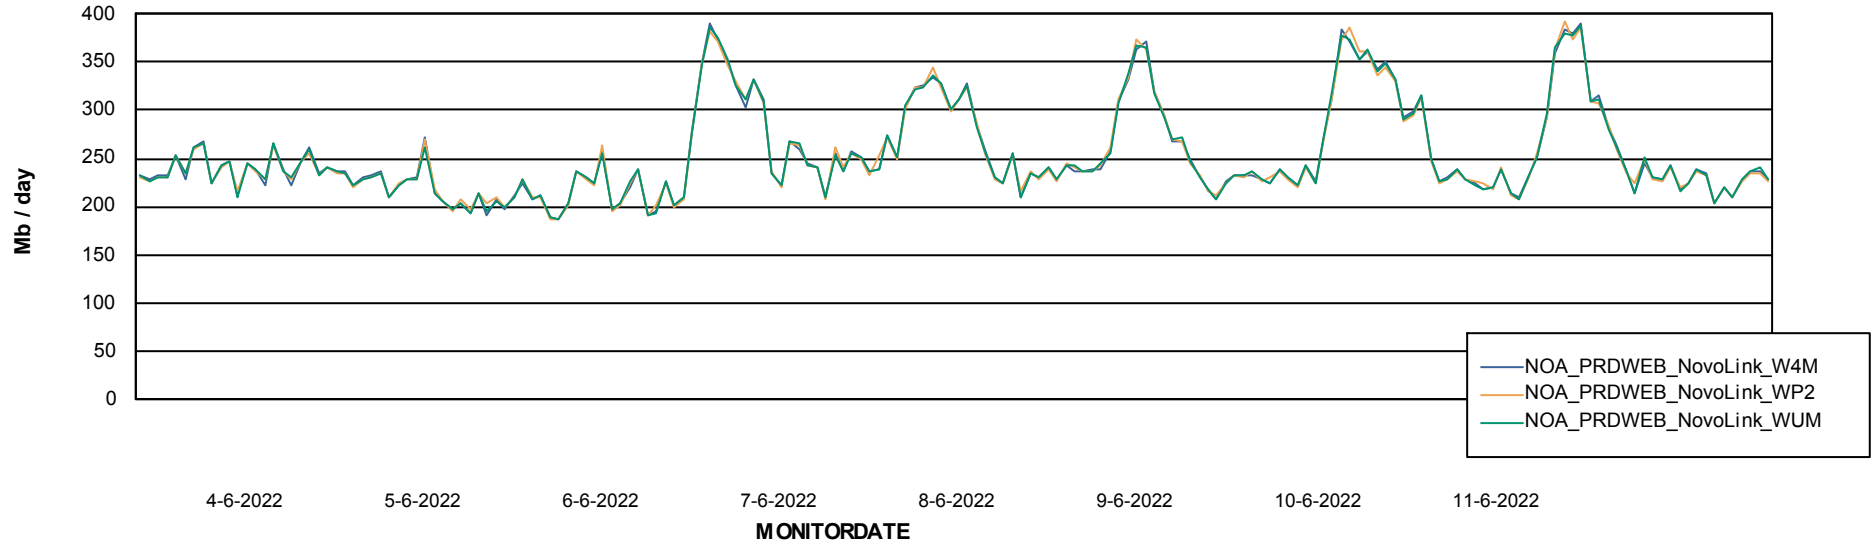

ABSSolute Application ReportServer Services

Avg memory used per ReportServer Service

Weekly SLA Customer Report

Customer NOA_Production
Database ID 116

ABSolute Web Component Services

Avg memory used per ABS Web component