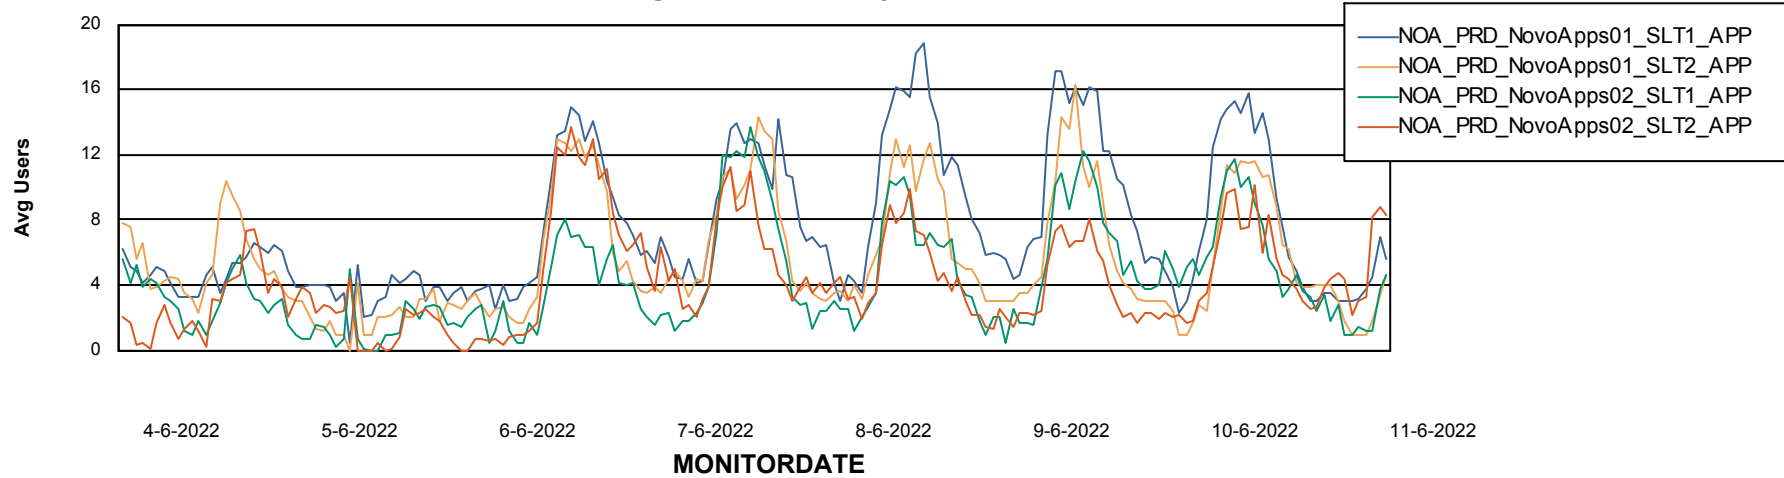

Weekly SLA Customer Report

Customer NOA_Production
Database ID 116

ABSSolute Application Server Services

Avg memory used per ABS Server Service

Avg users per day per ABS server

Weekly SLA Customer Report

Customer NOA_Production
Database ID 116