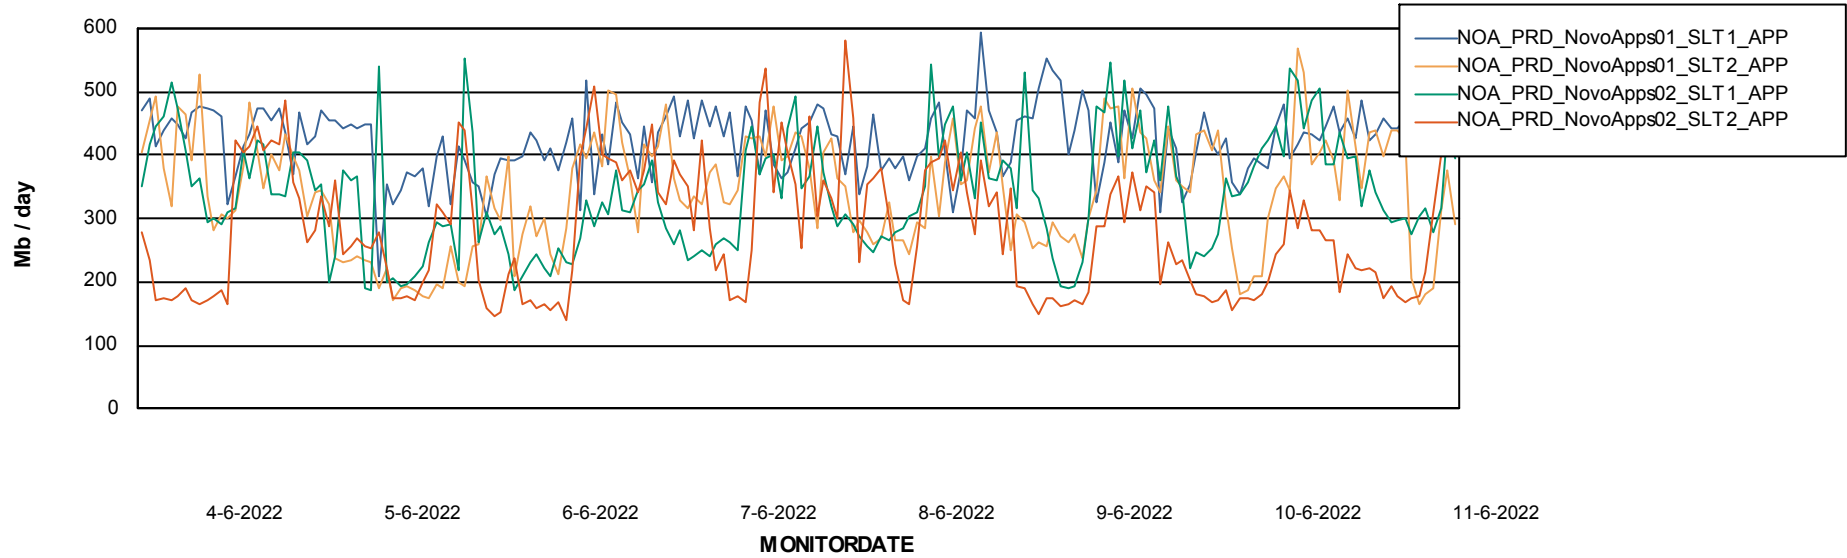

DB Processes Max 300

Weekly SLA Customer Report

Customer NOA_Production
 Database ID 116

DATABASE SIZE NOA_PRD_NovoABS01_DB

Database growth over last month

Database Tablespace NOA_PRD_NovoABS01_DB

Date	Tablespace Name	Filesize (Gb)	Usedsize (Gb)	Percentage free
11-6-2022	ABSDATA	148	111	25
	INDX	192	155	19
10-6-2022	ABSDATA	148	111	25
	INDX	192	155	19
9-6-2022	ABSDATA	148	111	25
	INDX	192	155	19
8-6-2022	ABSDATA	148	111	25
	INDX	192	155	19
7-6-2022	ABSDATA	148	111	25
	INDX	184	155	16
6-6-2022	ABSDATA	148	111	25
	INDX	184	154	16
5-6-2022	ABSDATA	148	111	25
	INDX	184	154	16

Weekly SLA Customer Report

Customer NOA_Production
Database ID 116

ABSSolute Application Server Services

Avg memory used per ABS Server Service

Avg users per day per ABS server

Weekly SLA Customer Report

Customer NOA_Production
Database ID 116