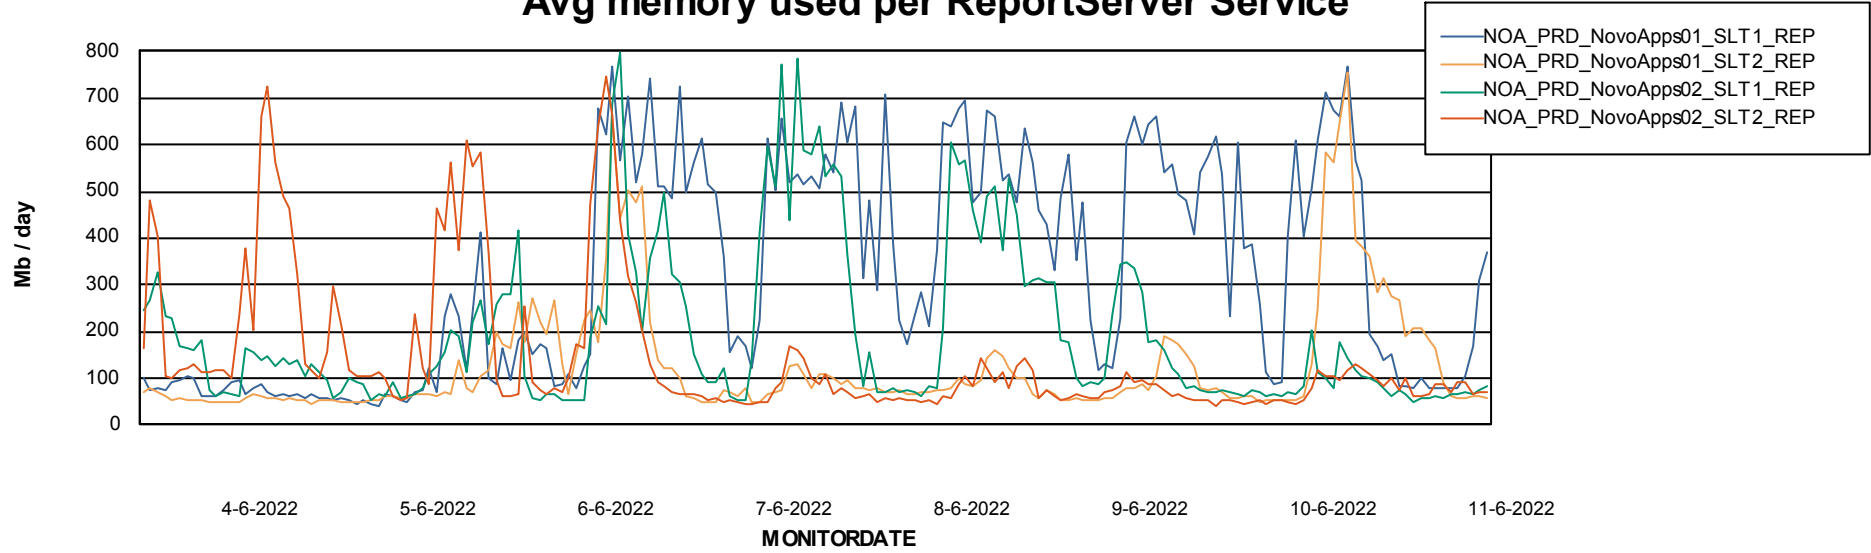

ABSSolute Application ReportServer Services

Avg memory used per ReportServer Service