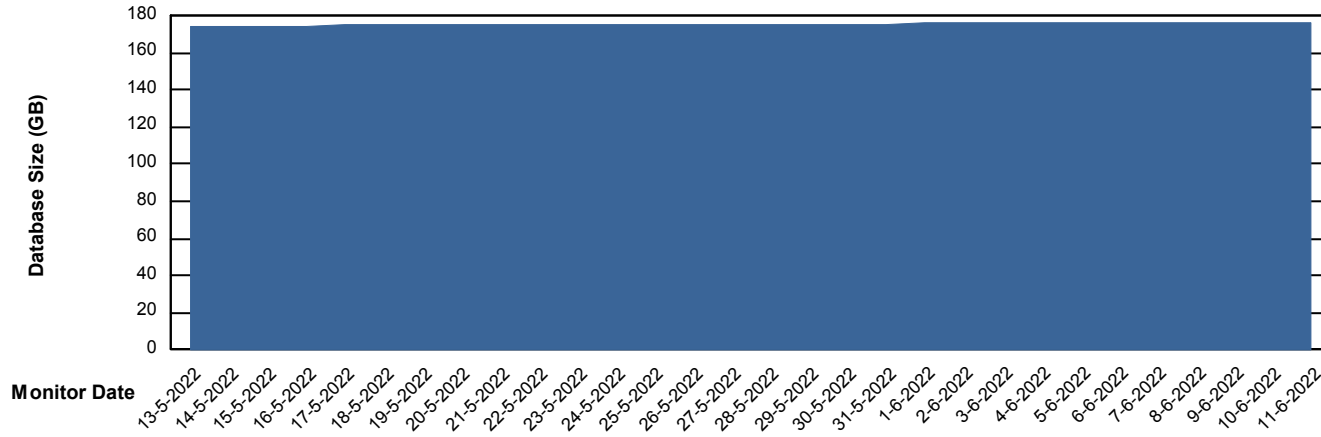

Customer NIX_Production
Database ID 51

Database Performance NIXDB_Standby

DB Processes Max 300

Weekly SLA Customer Report

Customer NIX_Production
Database ID 51

DATABASE SIZE NIXDB_BI

Database growth over last month

DATABASE SIZE NIXDB_Production

Database growth over last month

Weekly SLA Customer Report

Customer NIX_Production
Database ID 51

Database Tablespace NIXDB_BI

Date	Tablespace Name	Filesize (Gb)	Usedsize (Gb)	Percentage free
11-6-2022	ABSDATA	89	73	18
	INDX	124	101	18
10-6-2022	ABSDATA	89	73	18
	INDX	124	101	18
9-6-2022	ABSDATA	89	73	18
	INDX	124	101	18
8-6-2022	ABSDATA	89	73	18
	INDX	124	101	18
7-6-2022	ABSDATA	89	73	18
	INDX	124	101	18
6-6-2022	ABSDATA	89	73	18
	INDX	124	101	18
5-6-2022	ABSDATA	89	73	18
	INDX	124	101	18