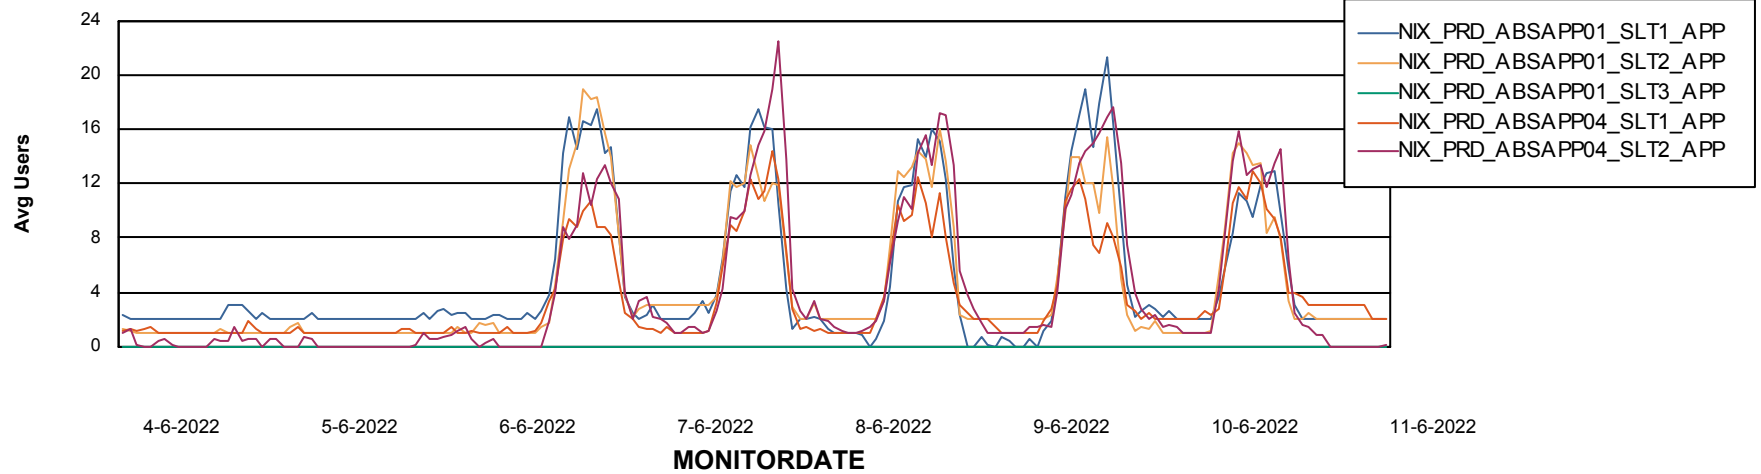

Avg users per day per ABS server