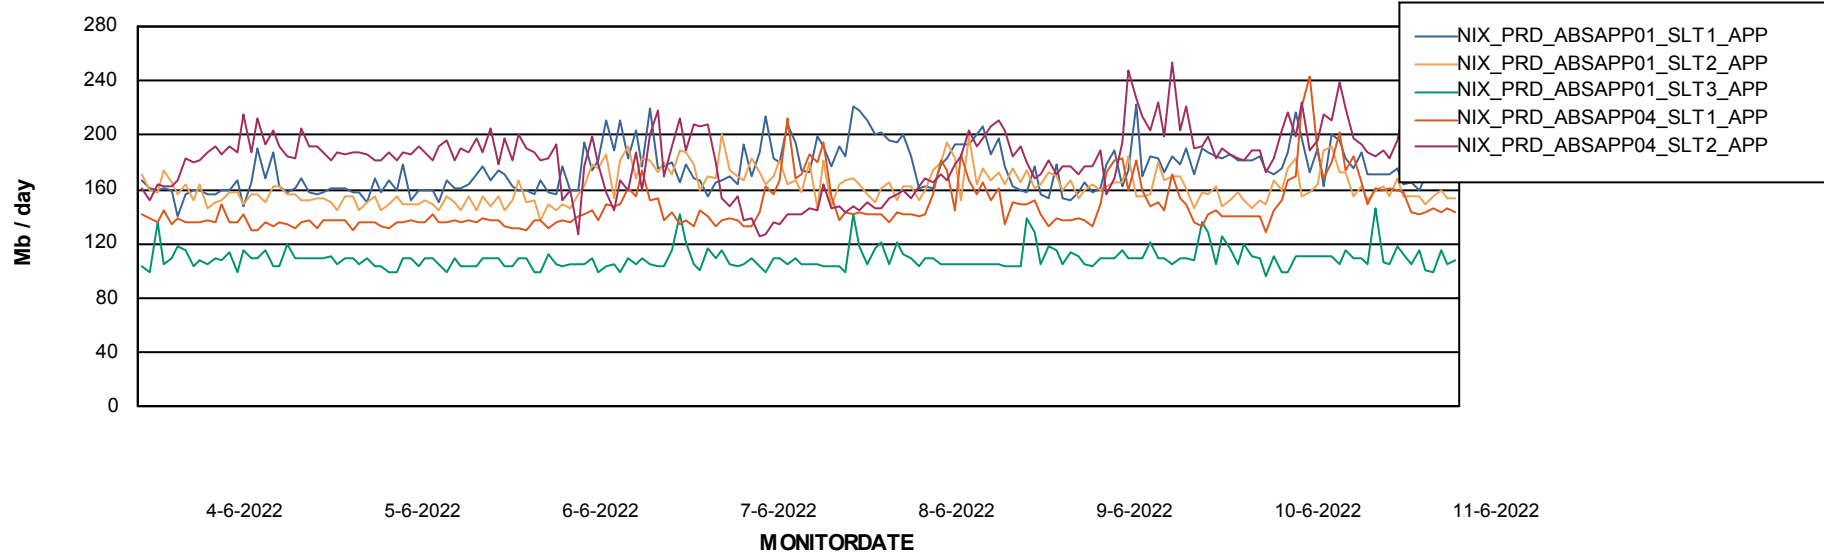

Standby Database Health NIX_Production

Recovery lag for last 7 days

Weekly SLA Customer Report

Customer NIX_Production
Database ID 51

ABSSolute Application Server Services

Avg memory used per ABS Server Service