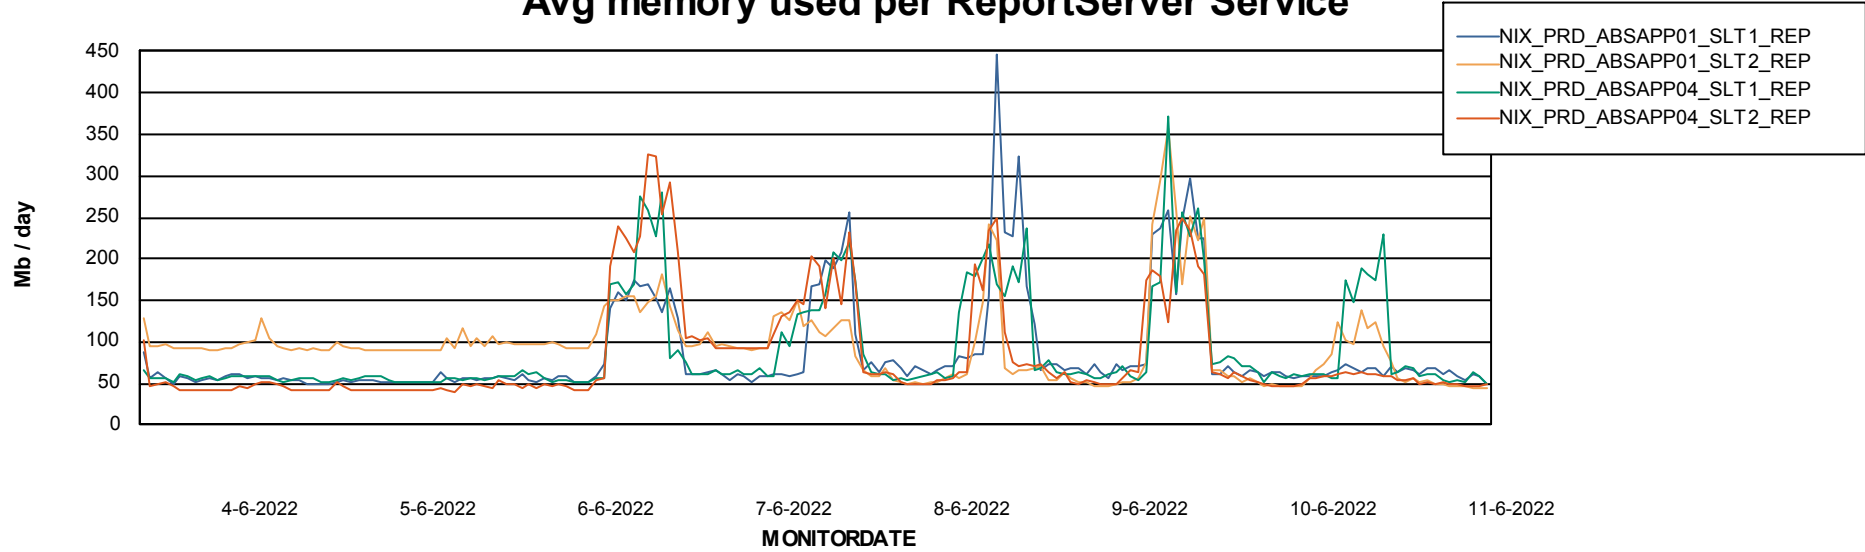

Avg users per day per ABS server

Weekly SLA Customer Report

Customer NIX_Production
Database ID 51

ABSSolute Application ReportServer Services

Avg memory used per ReportServer Service

Weekly SLA Customer Report