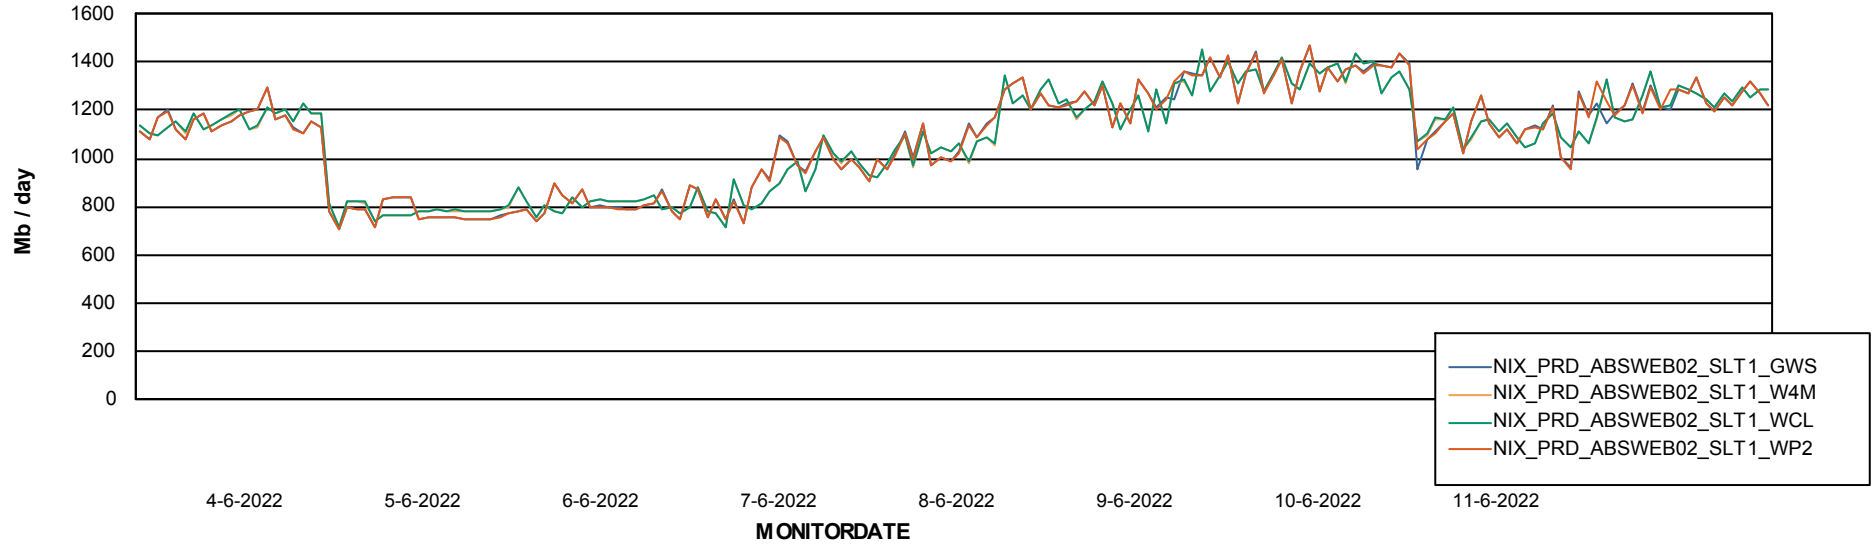

ABSSolute Web Component Services

Avg memory used per ABS Web component