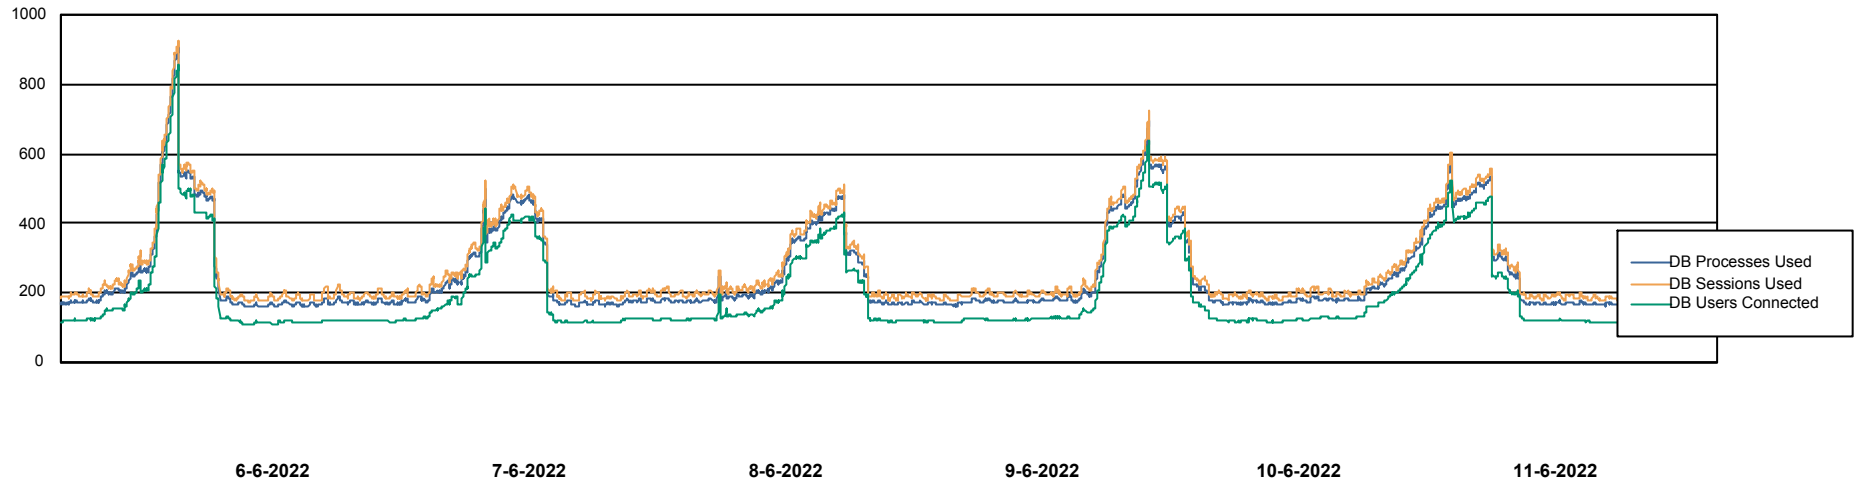

Weekly SLA Customer Report

Customer NIX_Production
Database ID 51

Database Performance NIXDB_BI

Weekly SLA Customer Report

Customer NIX_Production
Database ID 51

Database Performance NIXDB_Production

Weekly SLA Customer Report

Customer NIX_Production
Database ID 51

Database Performance NIXDB_Standby

DB Processes Max 300

Weekly SLA Customer Report

Customer NIX_Production
Database ID 51

DATABASE SIZE NIXDB_BI

Database growth over last month