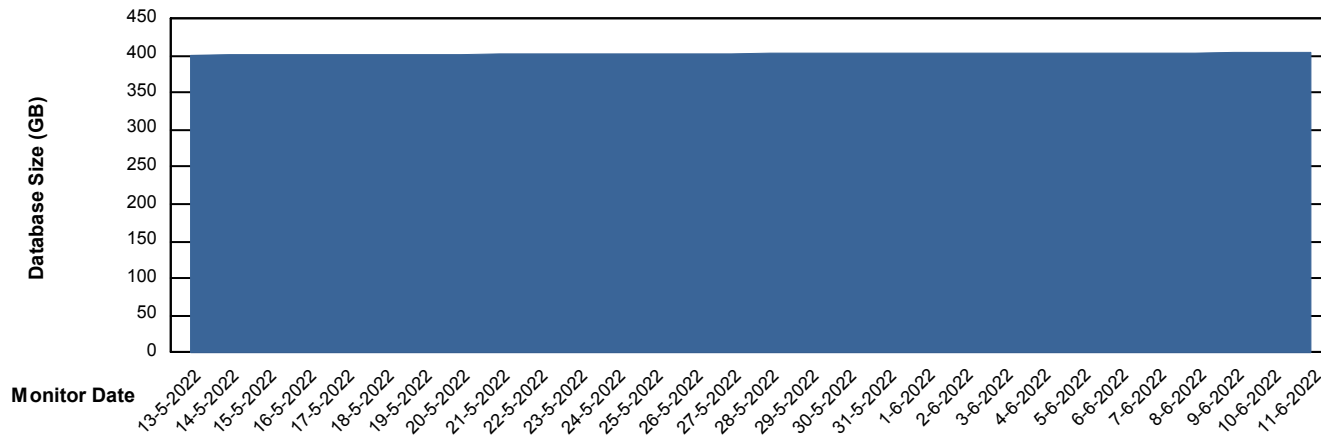

Customer NIX_Production
Database ID 51

Database Performance NIXDB_Standby

DB Processes Max 300

Weekly SLA Customer Report

Customer NIX_Production
Database ID 51

DATABASE SIZE NIXDB_BI

Database growth over last month

DATABASE SIZE NIXDB_Production

Database growth over last month

Weekly SLA Customer Report

Customer NIX_Production
Database ID 51

Database Tablespace NIXDB_BI

Date	Tablespace Name	Filesize (Gb)	Usedsize (Gb)	Percentage free
11-6-2022	ABSDATA	89	73	18
	INDX	124	101	18
10-6-2022	ABSDATA	89	73	18
	INDX	124	101	18
9-6-2022	ABSDATA	89	73	18
	INDX	124	101	18
8-6-2022	ABSDATA	89	73	18
	INDX	124	101	18
7-6-2022	ABSDATA	89	73	18
	INDX	124	101	18
6-6-2022	ABSDATA	89	73	18
	INDX	124	101	18
5-6-2022	ABSDATA	89	73	18
	INDX	124	101	18