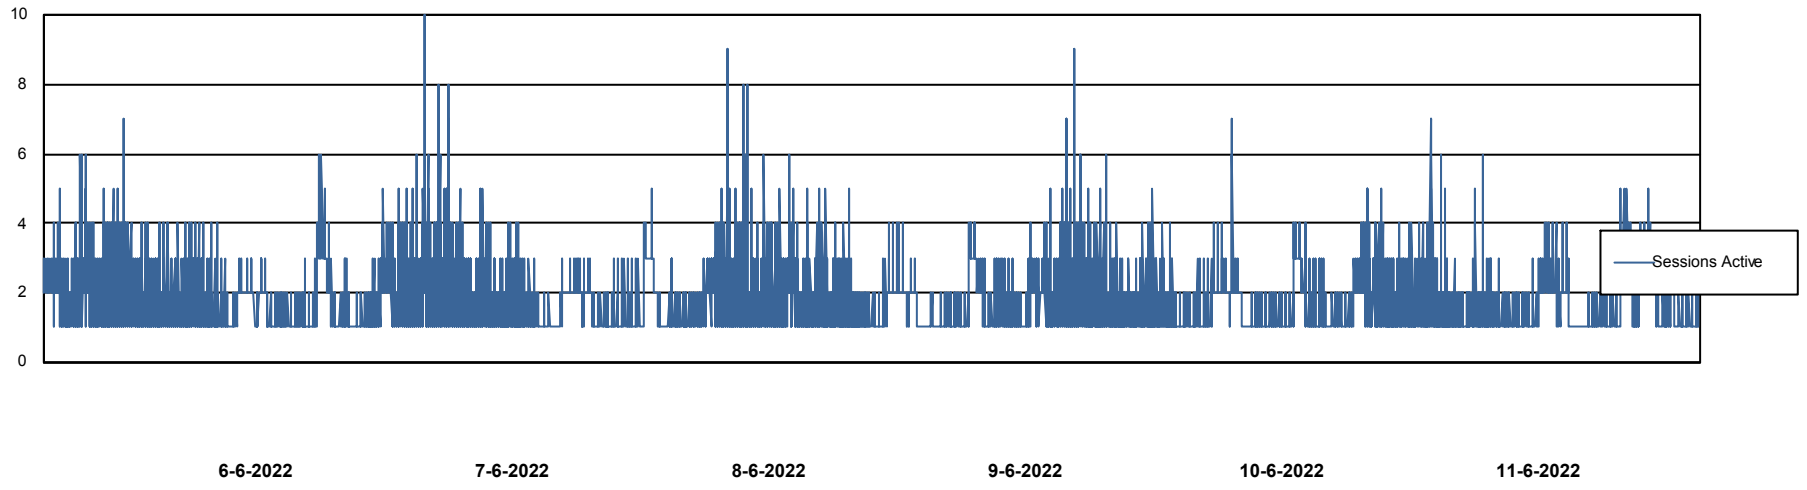

Weekly SLA Customer Report

Customer NIX_Production
Database ID 51

Database Performance NIXDB_BI

Weekly SLA Customer Report

Customer NIX_Production
Database ID 51

Database Performance NIXDB_Production

Weekly SLA Customer Report