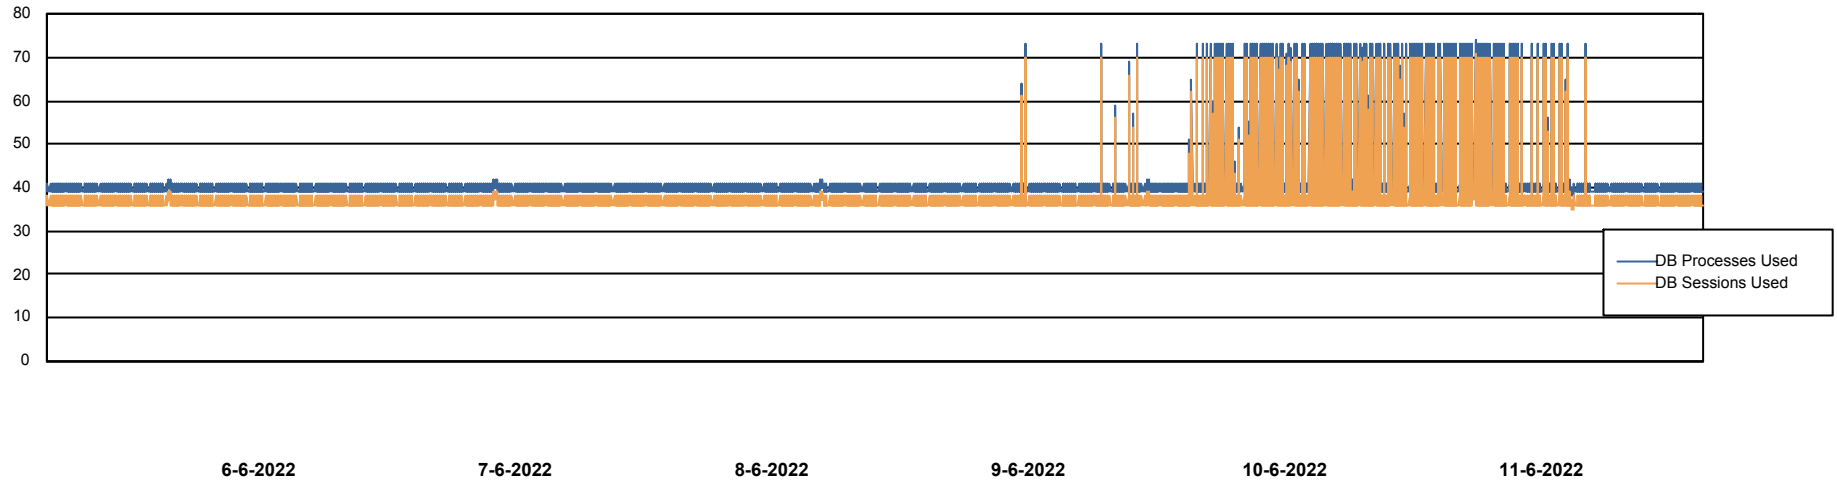

Database Performance NIXDB_Standby

DB Processes Max 300