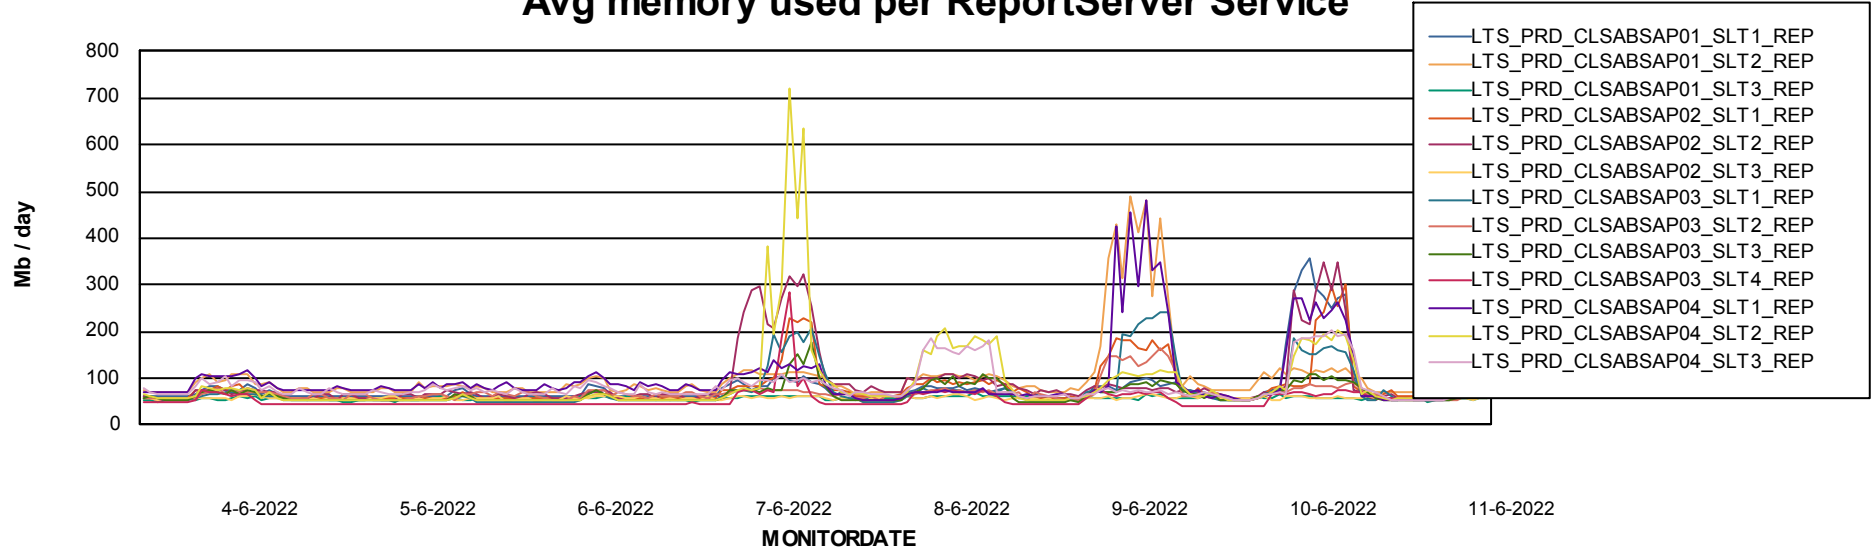

ABSSolute Application ReportServer Services

Avg memory used per ReportServer Service