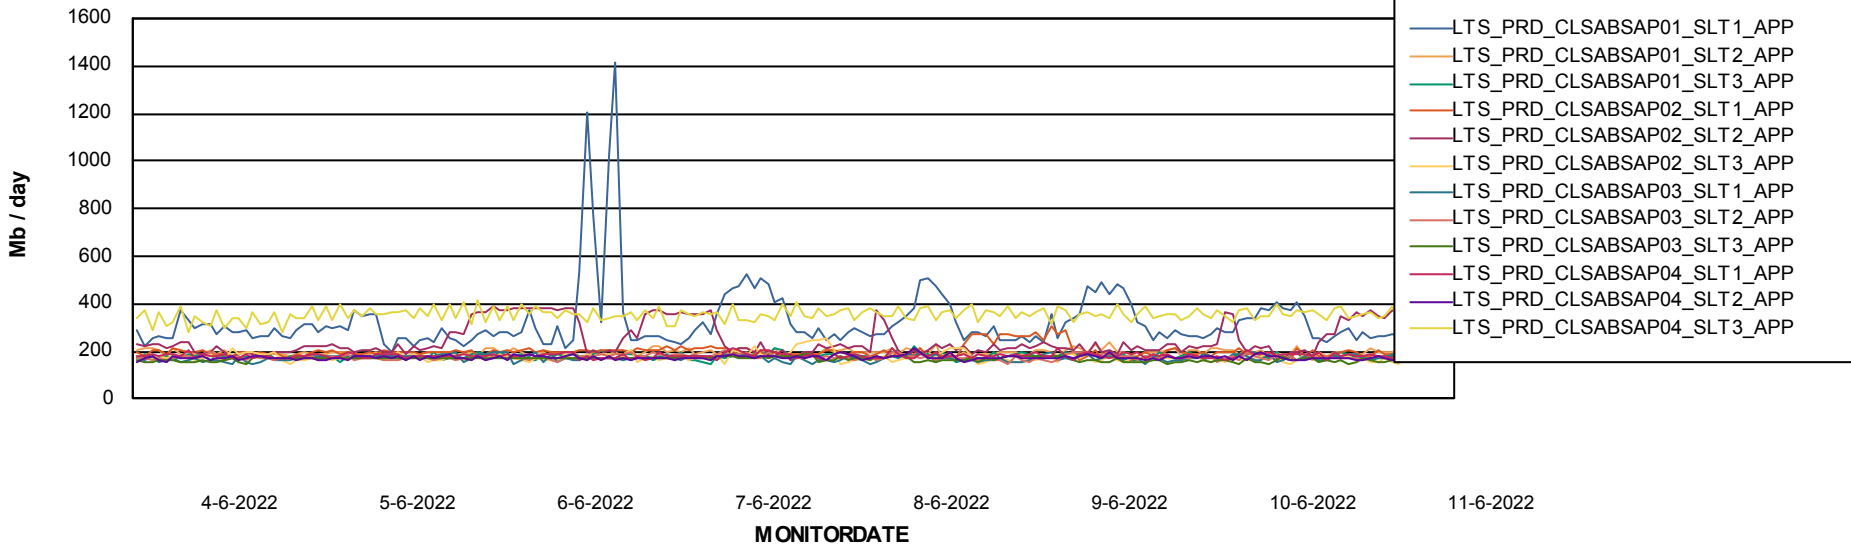

ABSSolute Application Server Services

Avg memory used per ABS Server Service