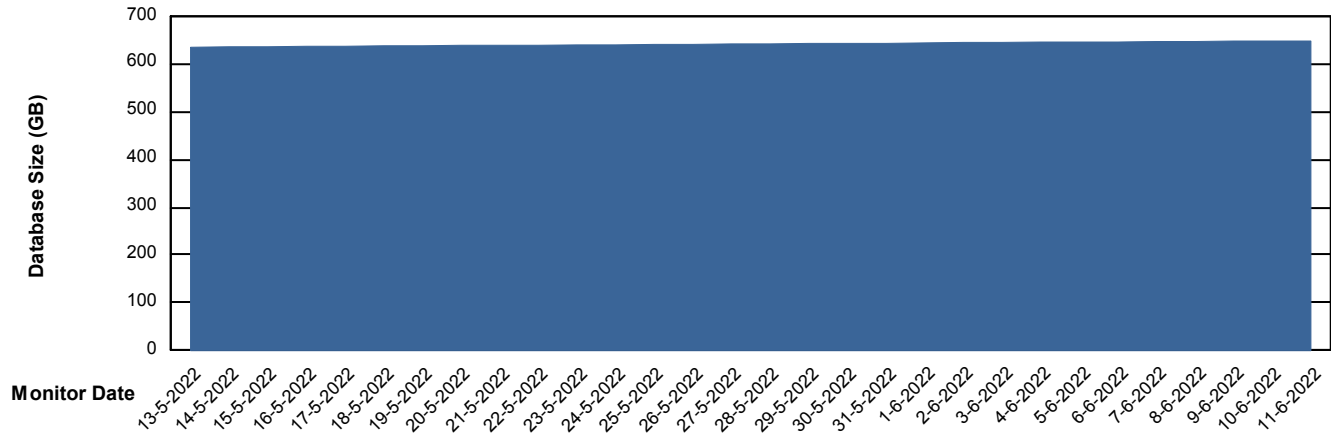

Customer LTS(CleanLease)_Production
Database ID 126

DATABASE SIZE LTS_PROD_CLSABSBI01_BI

Database growth over last month

DATABASE SIZE LTS_PROD_CLSABSDB01_PRDB

Database growth over last month

Weekly SLA Customer Report