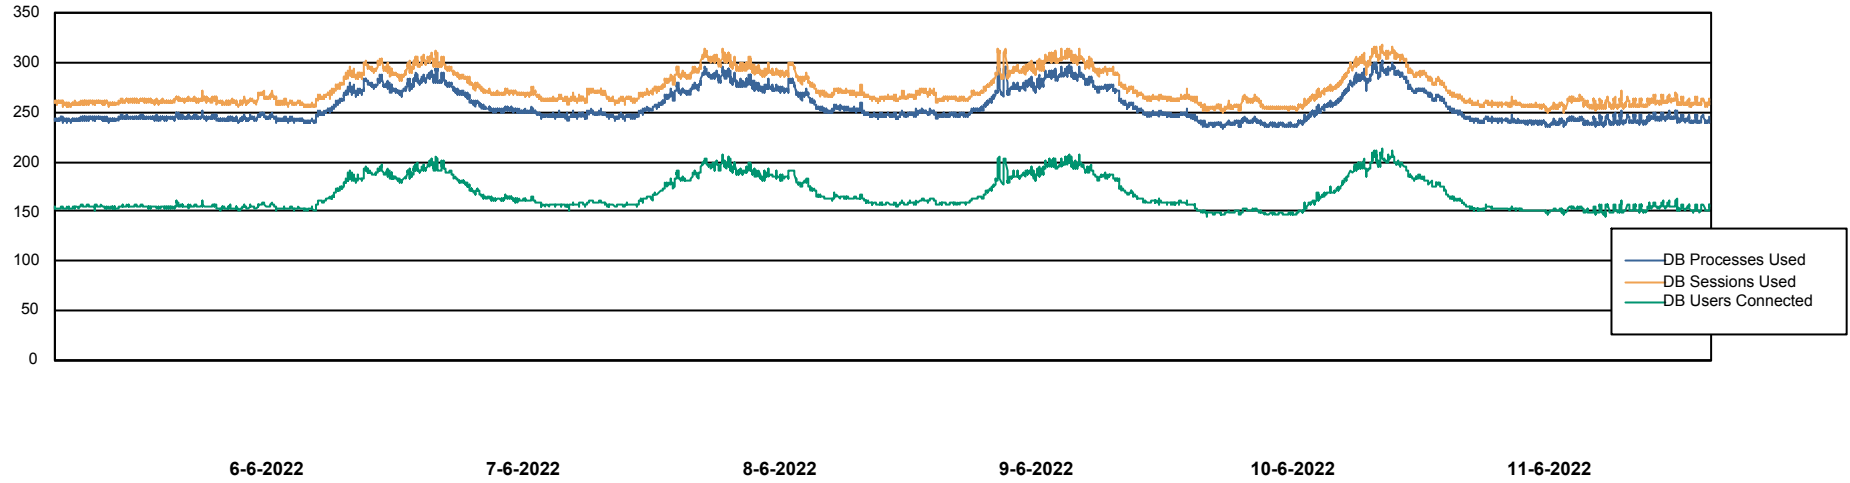

Weekly SLA Customer Report

Customer LTS(CleanLease)_Production
Database ID 126

Database Performance LTS_PROD_CLSABSBI01_BI

Weekly SLA Customer Report

Customer LTS(CleanLease)_Production
Database ID 126

Database Performance LTS_PROD_CLSABSD01_PRDB