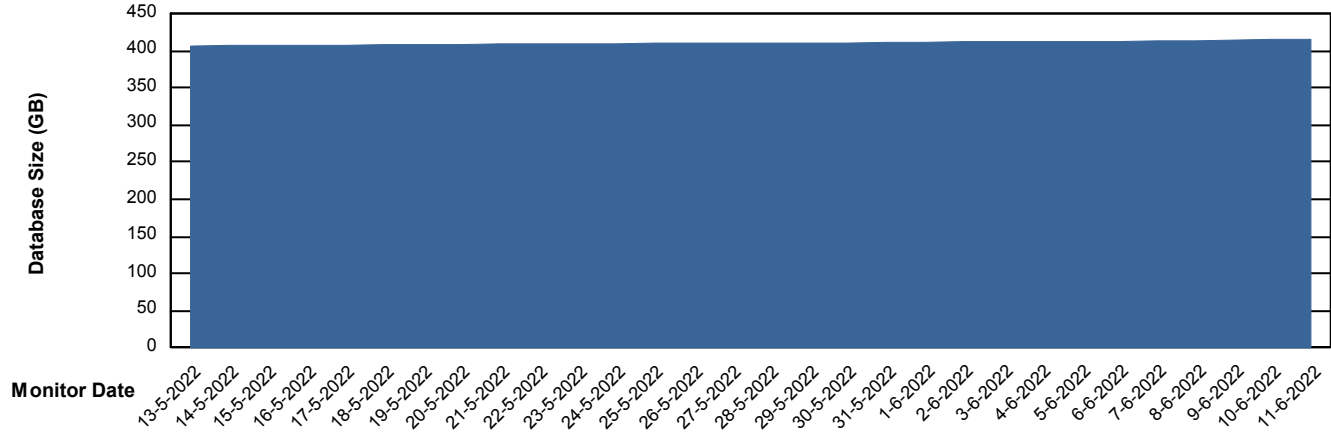

DATABASE SIZE LTS_PROD_CLSABSBI01_BI

Database growth over last month