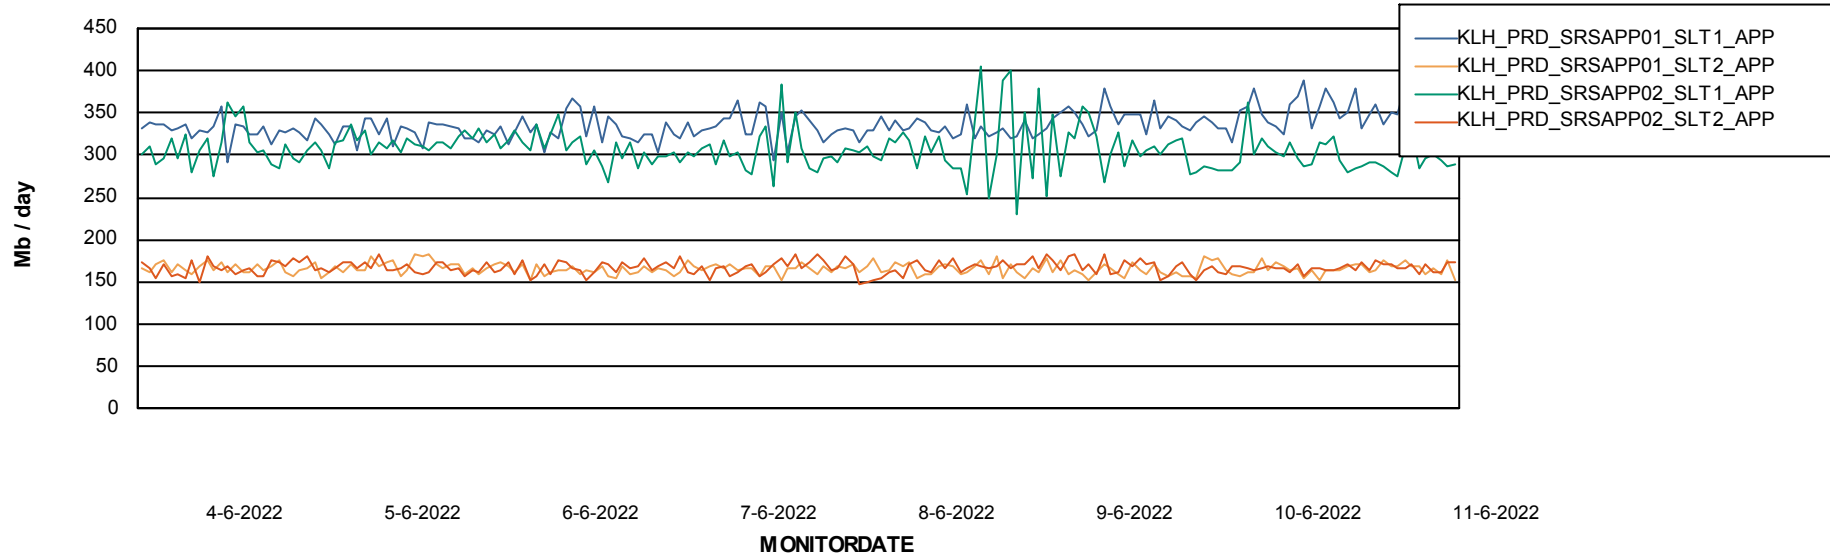

ABSSolute Application Server Services

Avg memory used per ABS Server Service