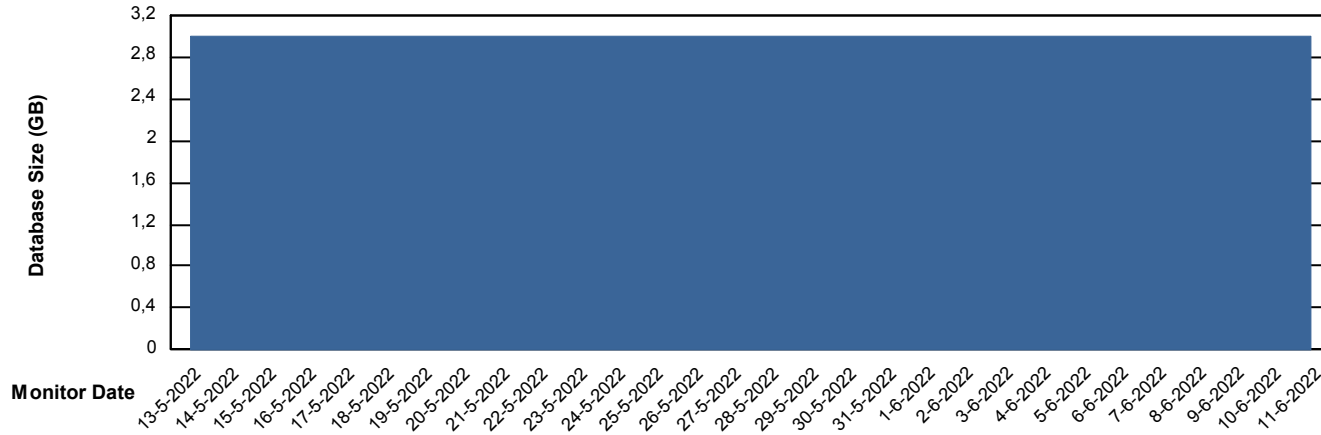

DATABASE SIZE KLHDB_BI

Database growth over last month