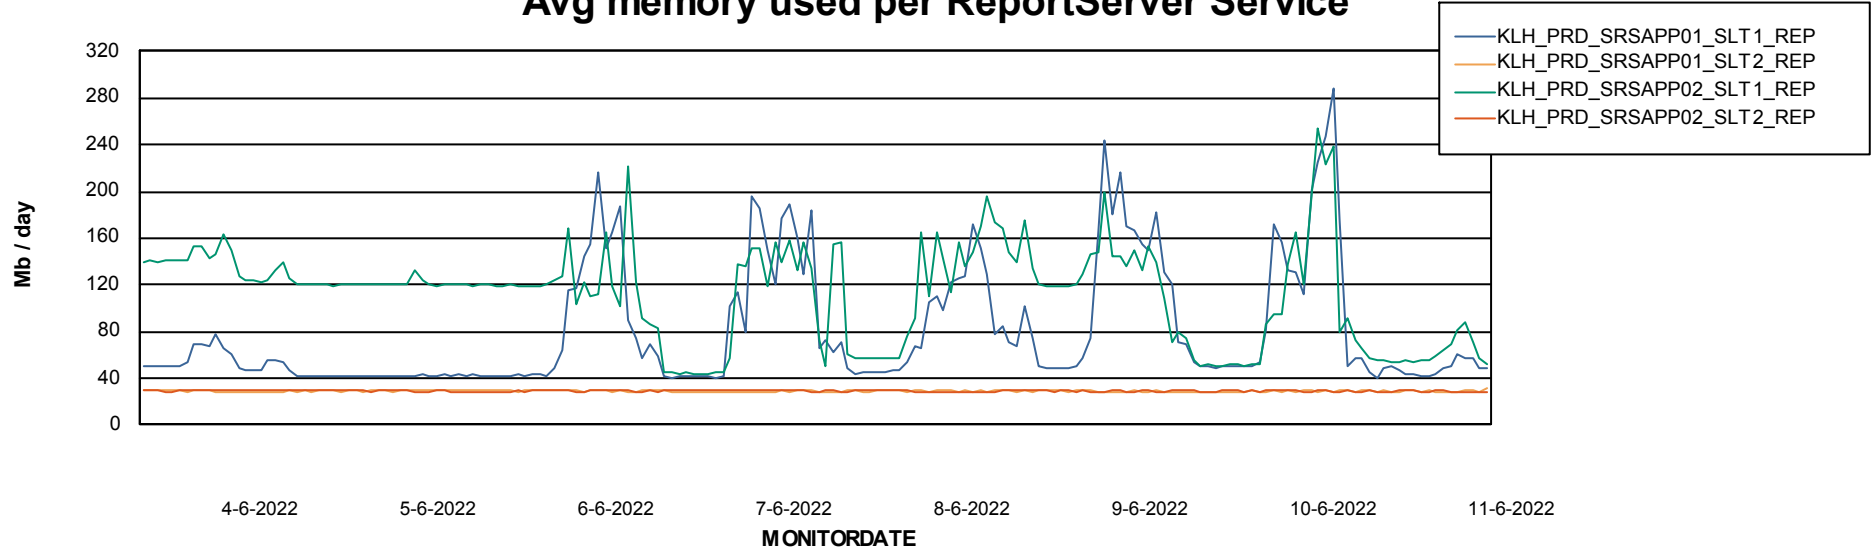

ABSSolute Application ReportServer Services

Avg memory used per ReportServer Service