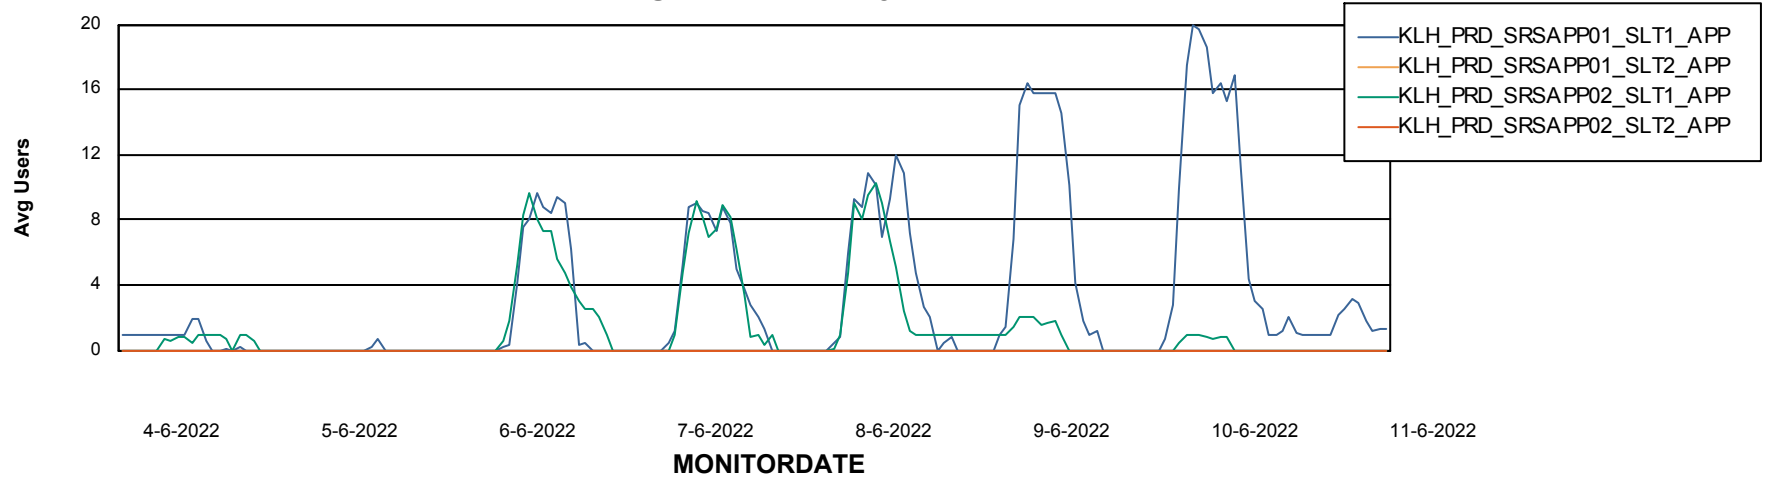

Avg users per day per ABS server