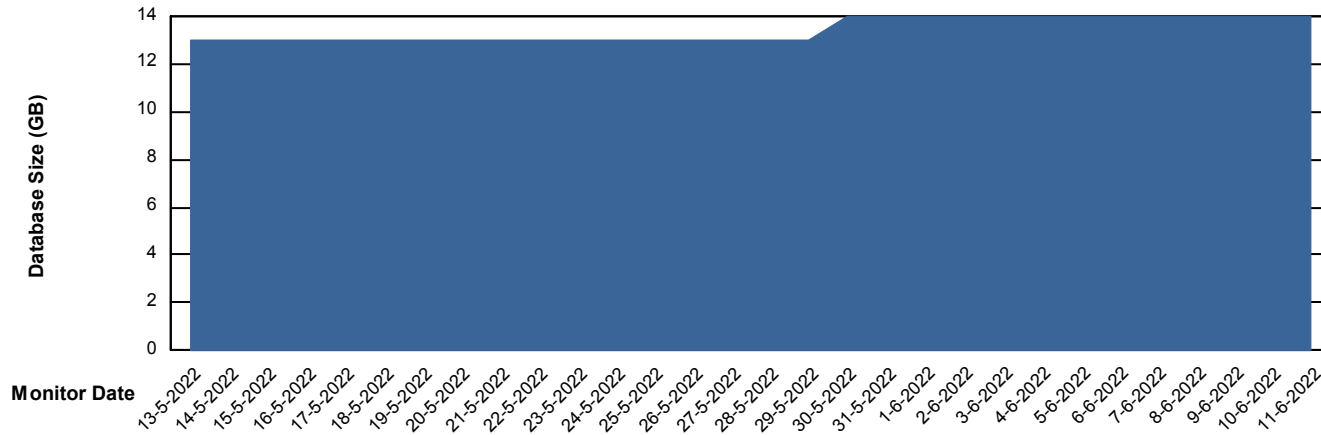

DATABASE SIZE KLHDB_Production

Database growth over last month