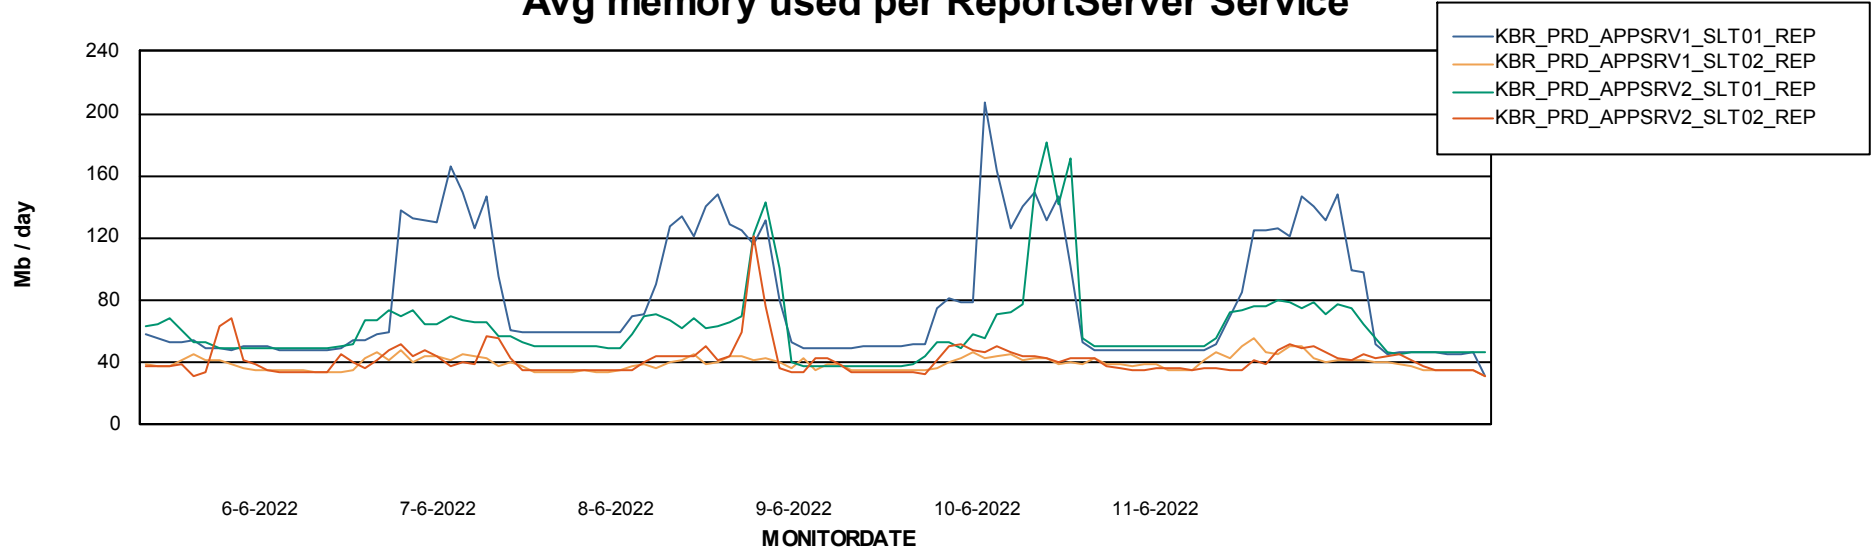

ABSSolute Application Server Services

Avg memory used per ReportServer Service