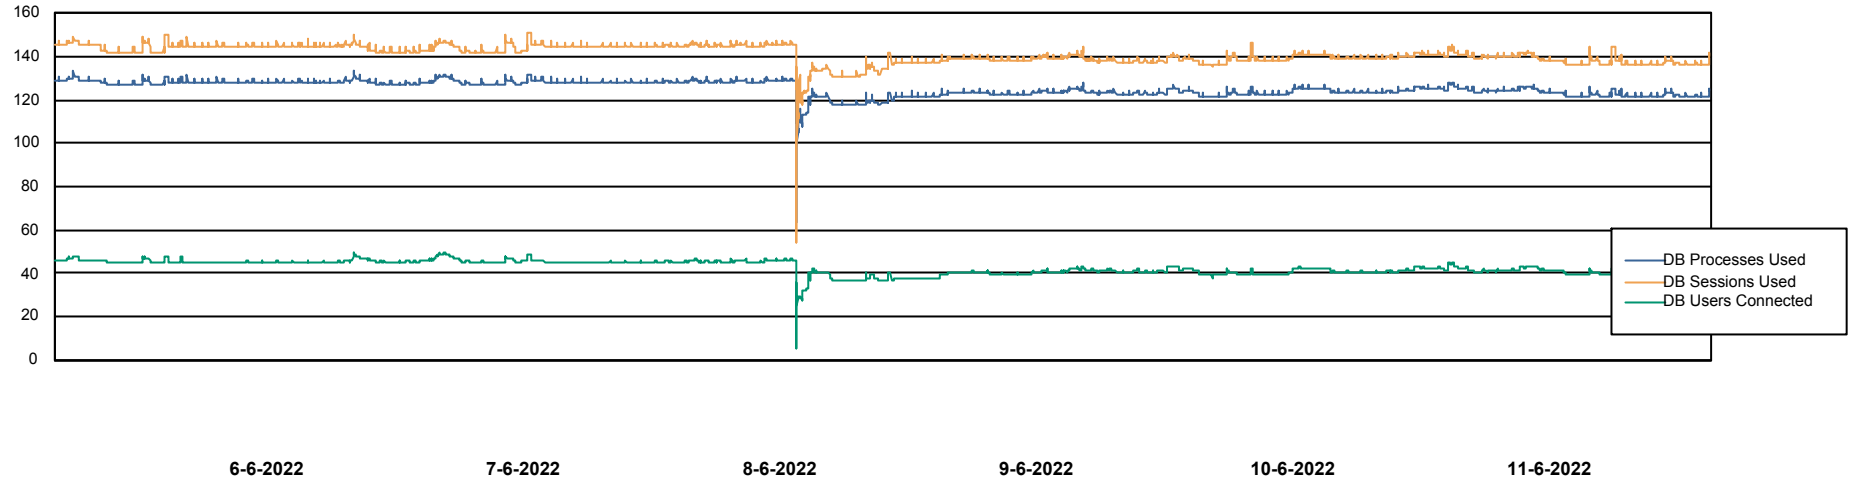

Weekly SLA Customer Report

Customer KBR_Production
Database ID 117

Database Performance BI-DBSRV_DB

Weekly SLA Customer Report

Customer KBR_Production
Database ID 117

Database Performance KBR_PRD_DB-SRV1_DB