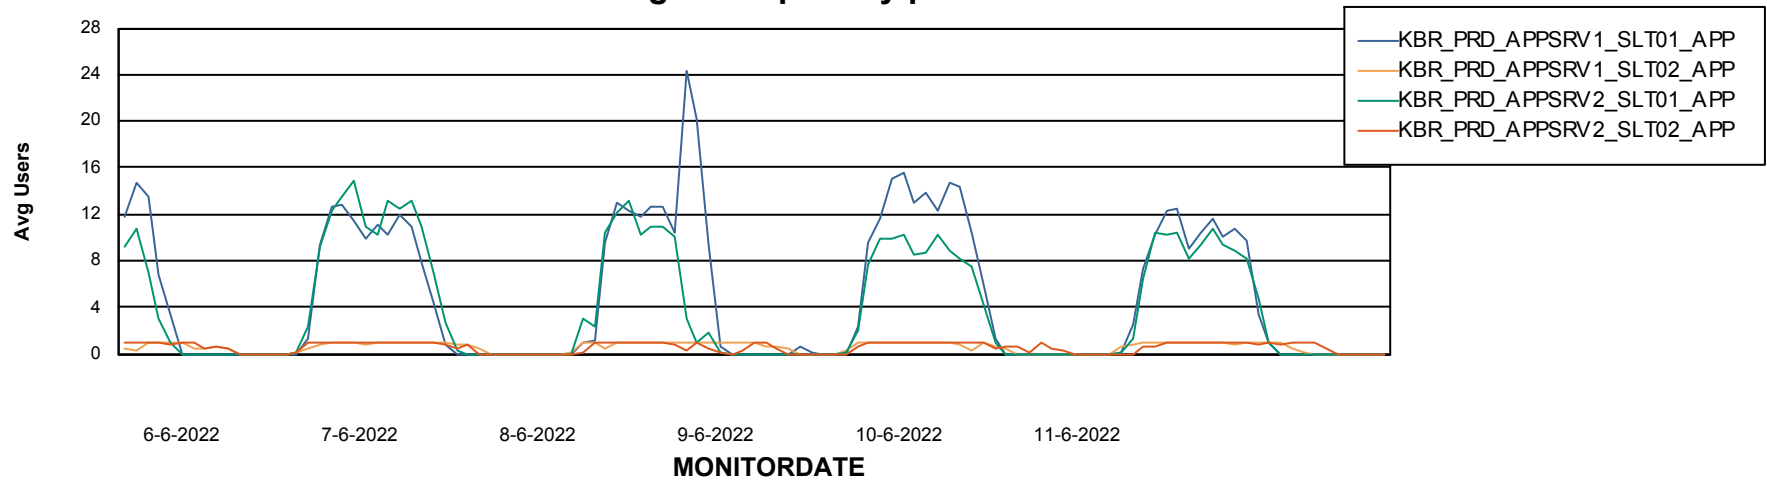

Avg users per day per ABS server