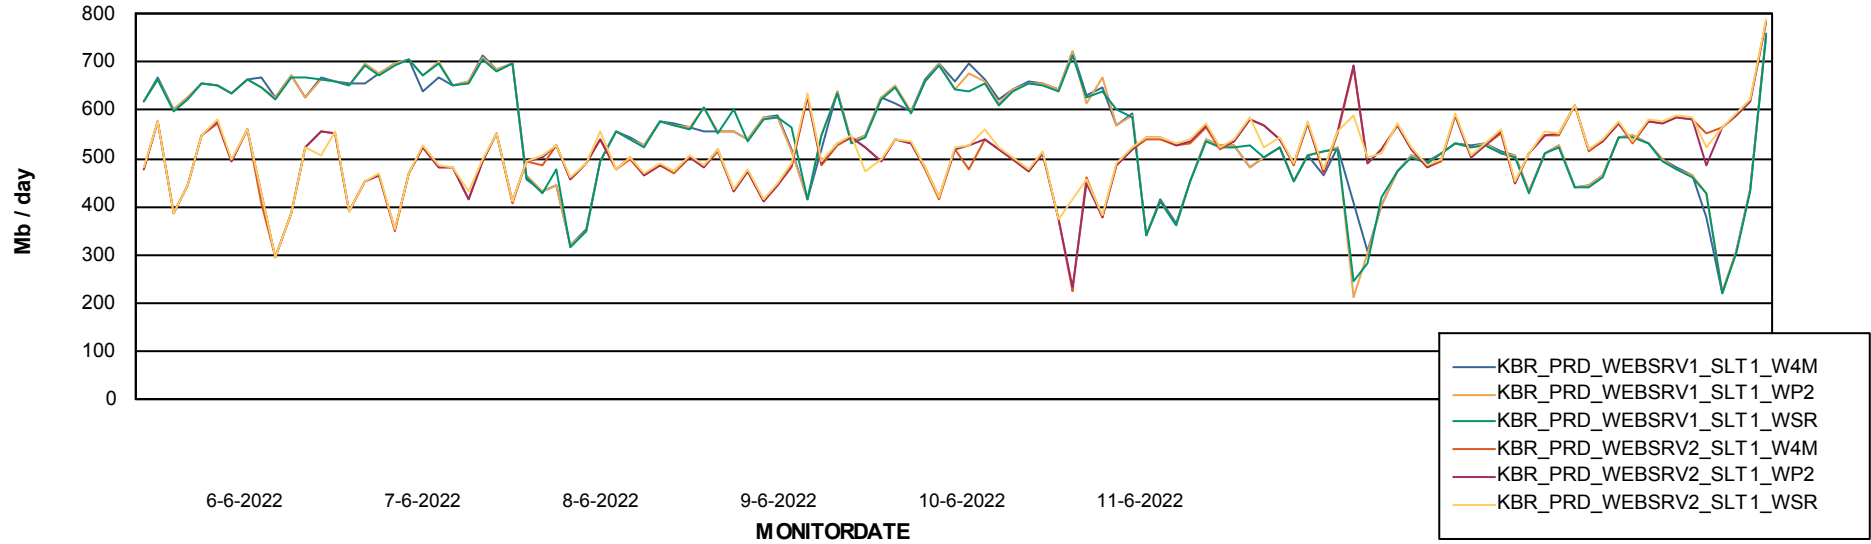

ABSSolute Web Component Services

Avg memory used per ABS Web component