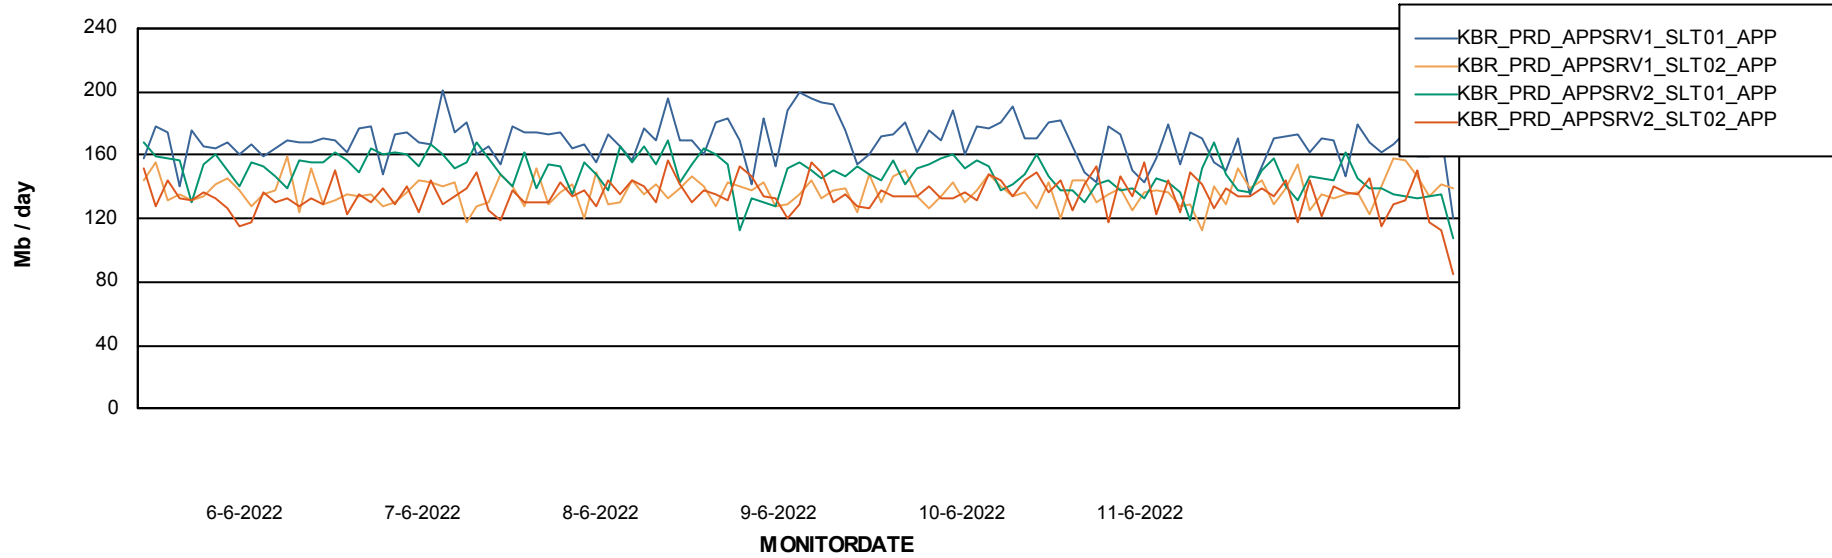

ABSSolute Application Server Services

Avg memory used per ABS Server Service