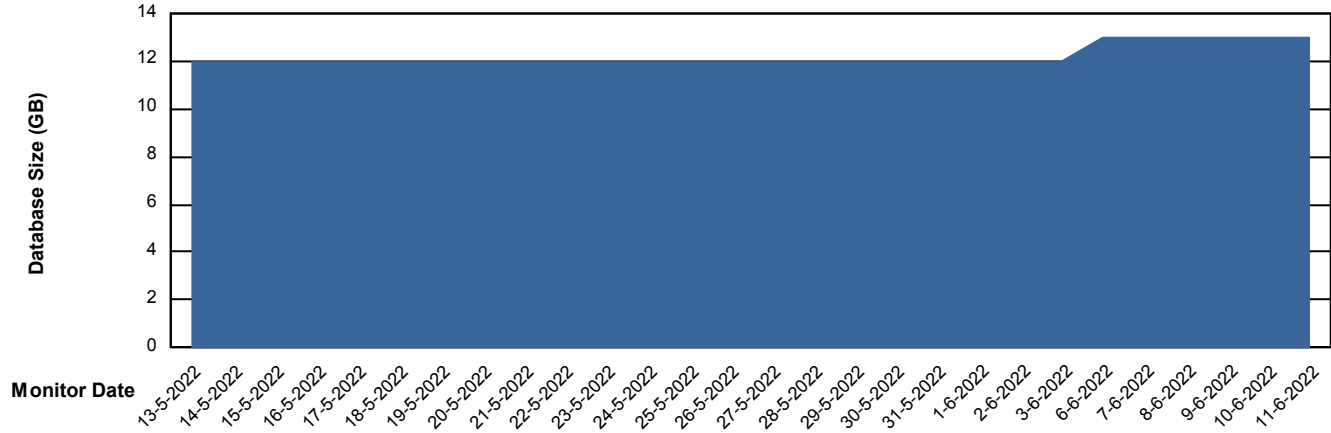

Harddisk Usage KBR_PRD_WEBSRV2

	Free disk space on / (%)	Total disk space on / (Gb)	Used disk space on / (Gb)	Free disk space on /boot (%)	Total disk space on /boot (Gb)	Used disk space on /boot (Gb)
11-6-2022	81	55	11	62	1	0
10-6-2022	81	55	11	62	1	0
9-6-2022	81	55	11	62	1	0
8-6-2022	81	55	10	62	1	0
7-6-2022	81	55	10	62	1	0
6-6-2022	81	0	10	62	0	0

Weekly SLA Customer Report

Customer KBR_Production
Database ID 117

Database Performance BI-DBSRV_DB

Weekly SLA Customer Report

Customer KBR_Production
Database ID 117

Database Performance KBR_PRD_DB-SRV1_DB

Weekly SLA Customer Report

Customer KBR_Production
Database ID 117

DATABASE SIZE BI-DBSRV_DB

Database growth over last month

DATABASE SIZE KBR_PRD_DB-SRV1_DB

Database growth over last month

Weekly SLA Customer Report