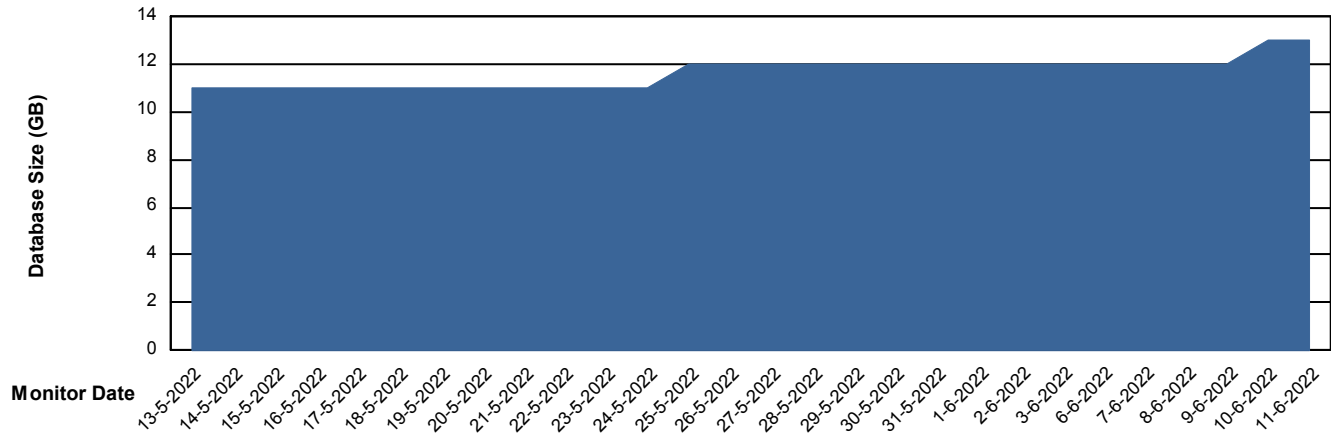

Weekly SLA Customer Report

Customer KBR_Production
Database ID 117

Database Performance BI-DBSRV_DB

Weekly SLA Customer Report

Customer KBR_Production
Database ID 117

Database Performance KBR_PRD_DB-SRV1_DB

Weekly SLA Customer Report

Customer KBR_Production
Database ID 117

DATABASE SIZE BI-DBSRV_DB

Database growth over last month

DATABASE SIZE KBR_PRD_DB-SRV1_DB

Database growth over last month

Weekly SLA Customer Report