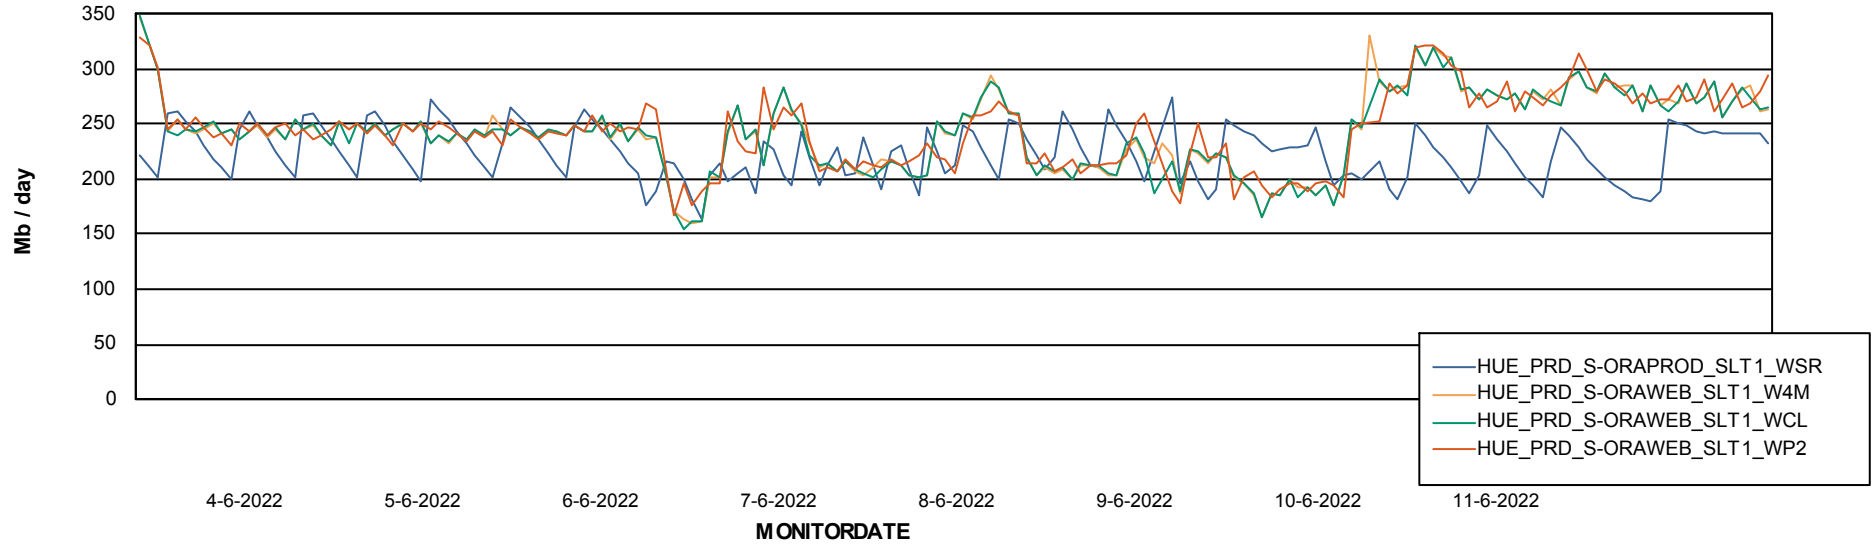

ABSSolute Web Component Services

Avg memory used per ABS Web component