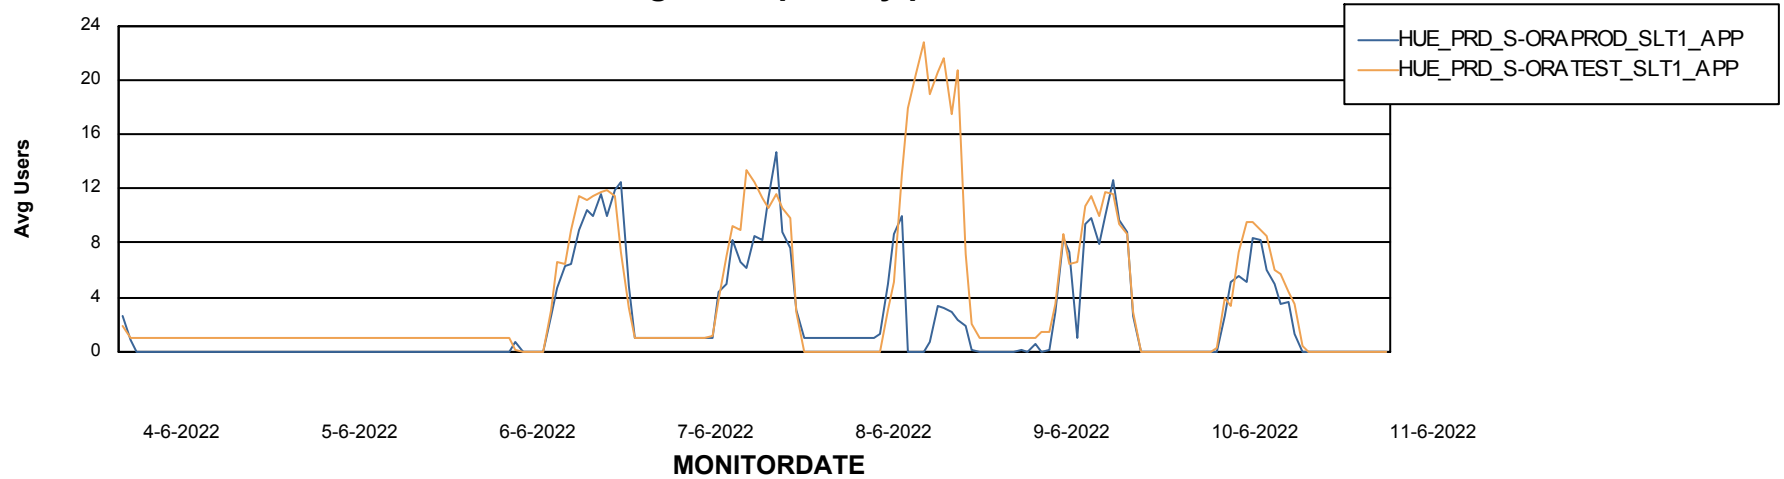

Avg users per day per ABS server