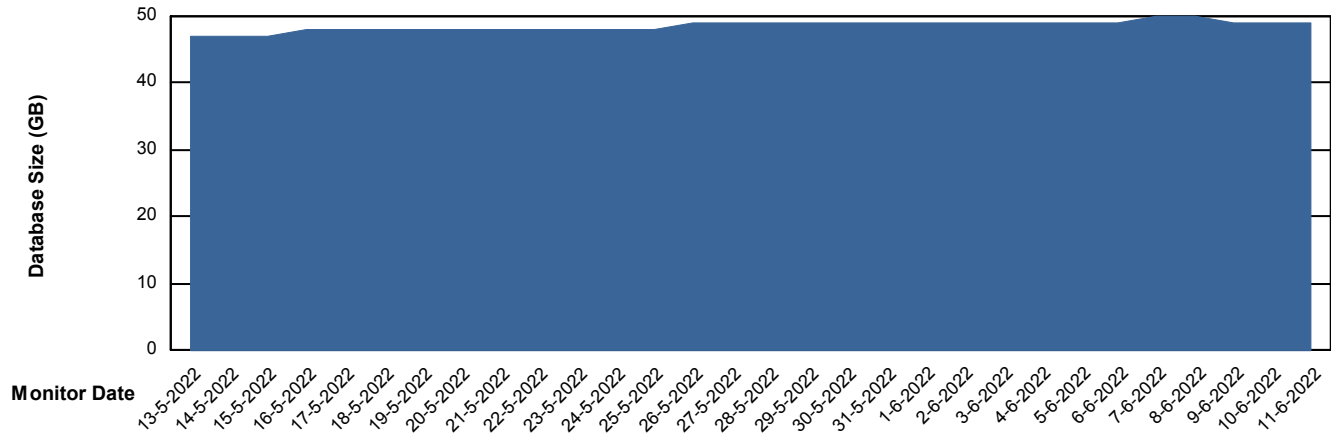

DATABASE SIZE HUE_PRD_S-ORAPROD_DB

Database growth over last month