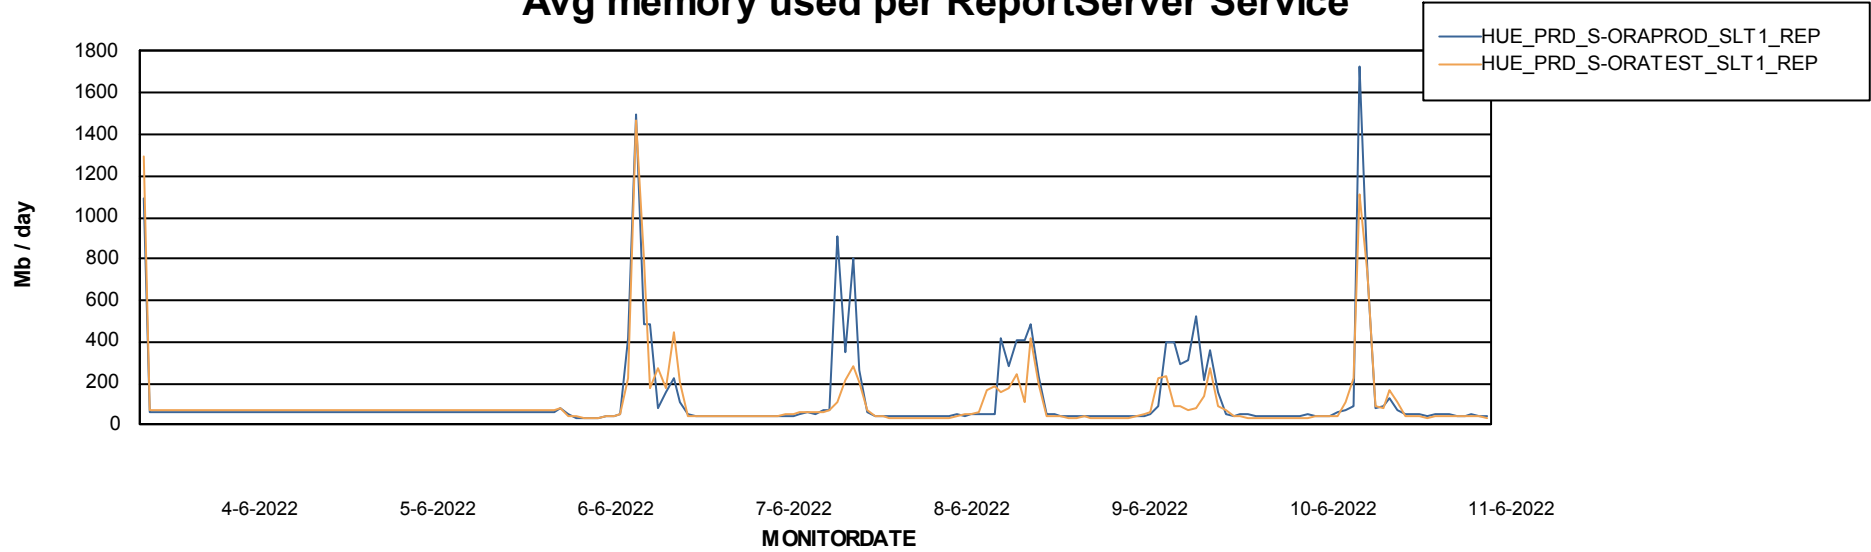

Avg users per day per ABS server

Weekly SLA Customer Report

Customer HUE_Production
Database ID 104

ABSSolute Application ReportServer Services

Avg memory used per ReportServer Service

Weekly SLA Customer Report