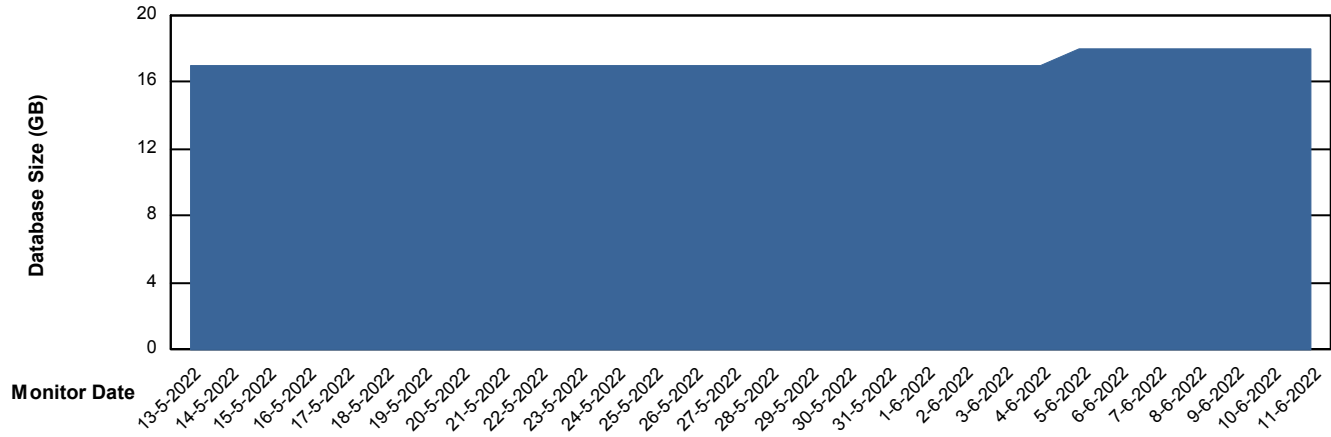

DATABASE SIZE HUE_PRD_S-ORABI_DB

Database growth over last month