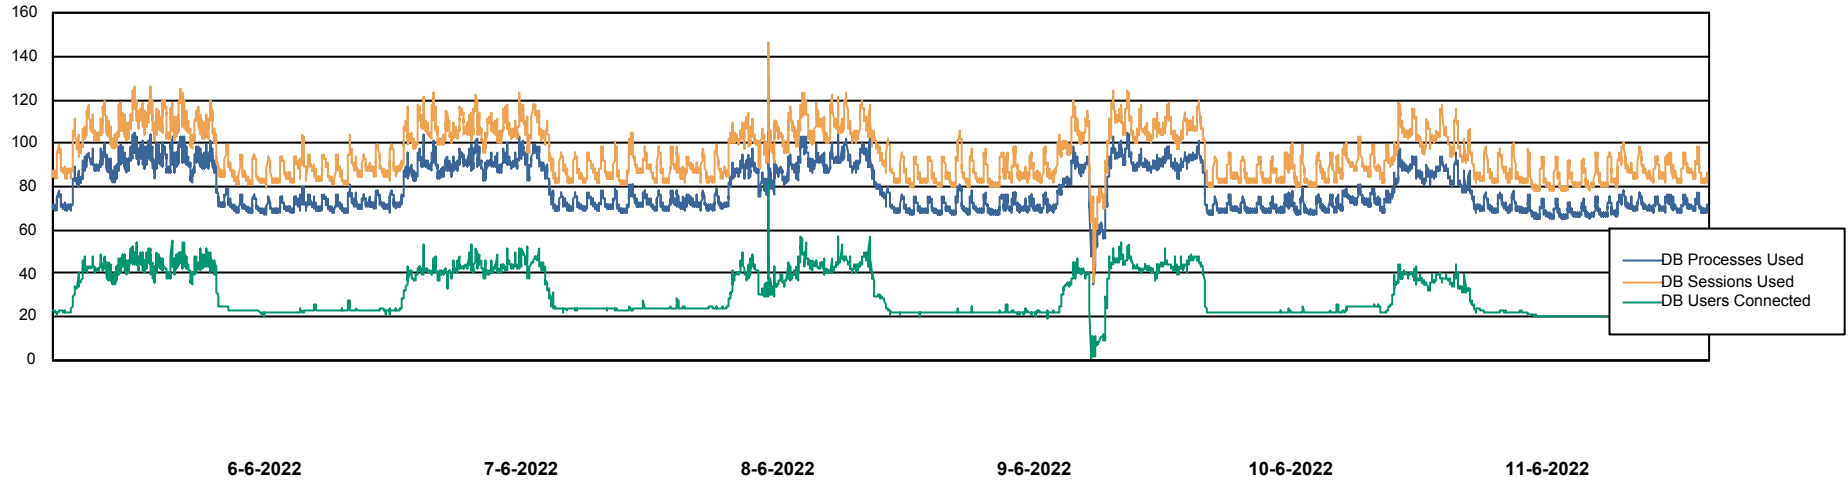

Weekly SLA Customer Report

Customer HUE_Production
Database ID 104

Database Performance HUE_PRD_S-ORABI_DB

Weekly SLA Customer Report

Customer HUE_Production
Database ID 104

Database Performance HUE_PRD_S-ORAPROD_DB