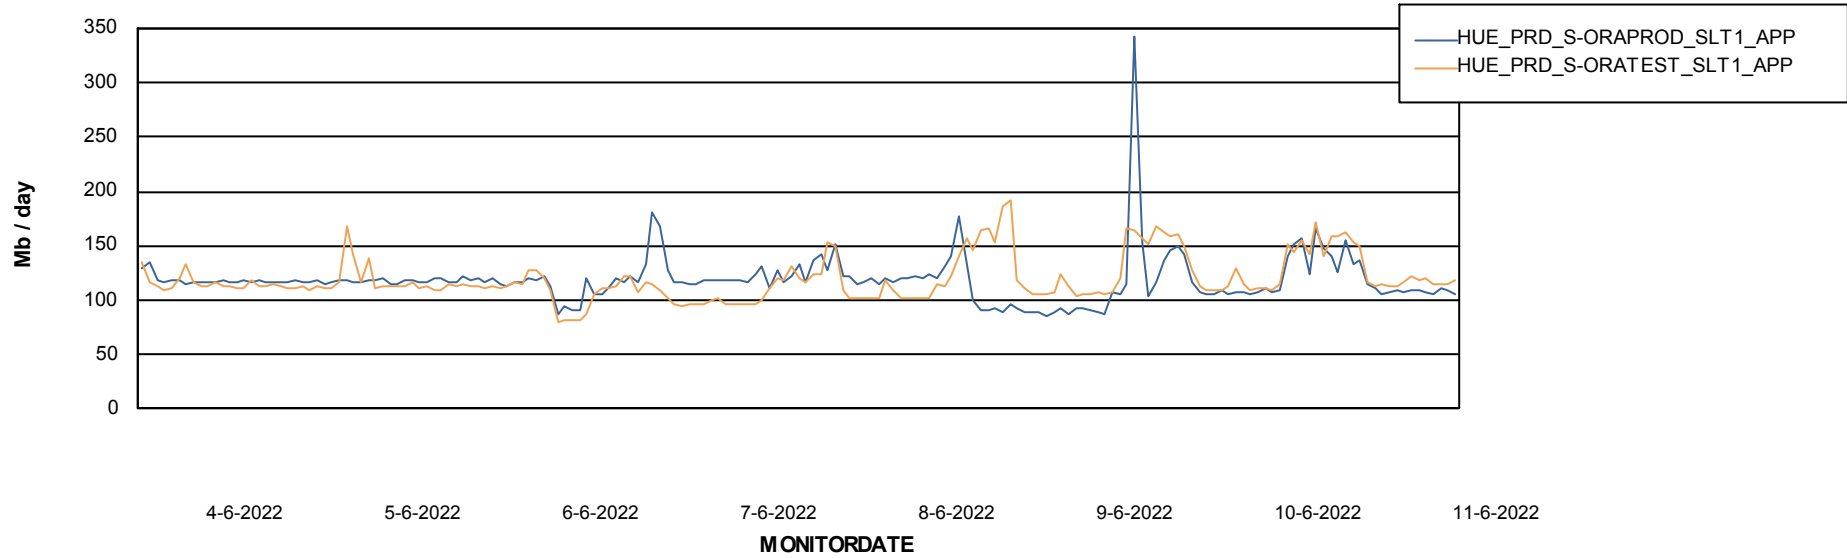

Standby Database Health HUE_Production

Recovery lag for last 7 days

Weekly SLA Customer Report

Customer HUE_Production
Database ID 104

ABSSolute Application Server Services

Avg memory used per ABS Server Service