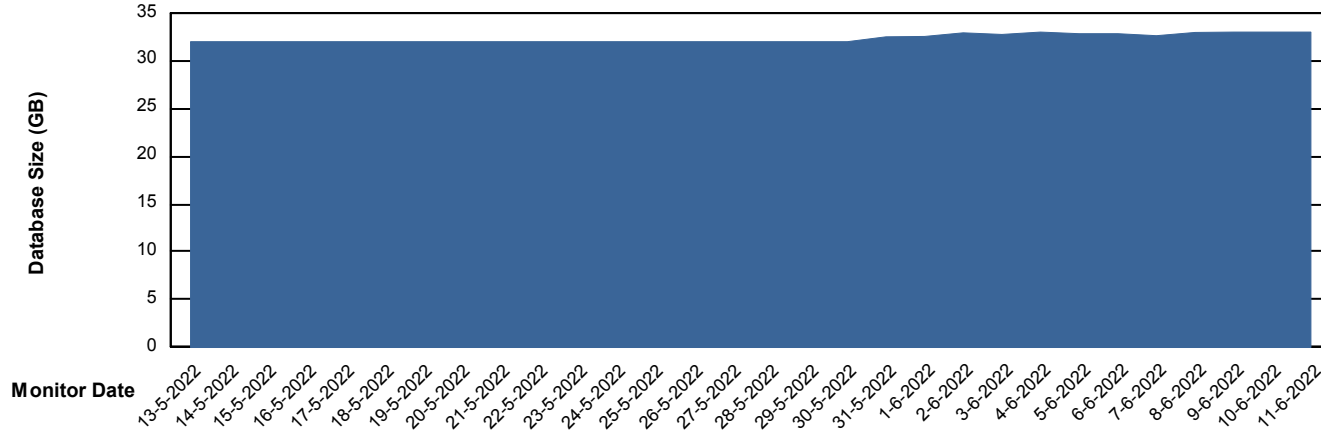

Database Performance ELJDB_Production

DB Processes Max 600
DB Sessions Max 924

Weekly SLA Customer Report

Customer ELJ Production
Database ID 72

Database Performance ELJDB_Standby

DB Processes Max 600
DB Sessions Max 924

Weekly SLA Customer Report

Customer ELJ Production
Database ID 72

DATABASE SIZE ELJDB_PRD_BI

Database growth over last month

DATABASE SIZE ELJDB_Production

Database growth over last month

Weekly SLA Customer Report