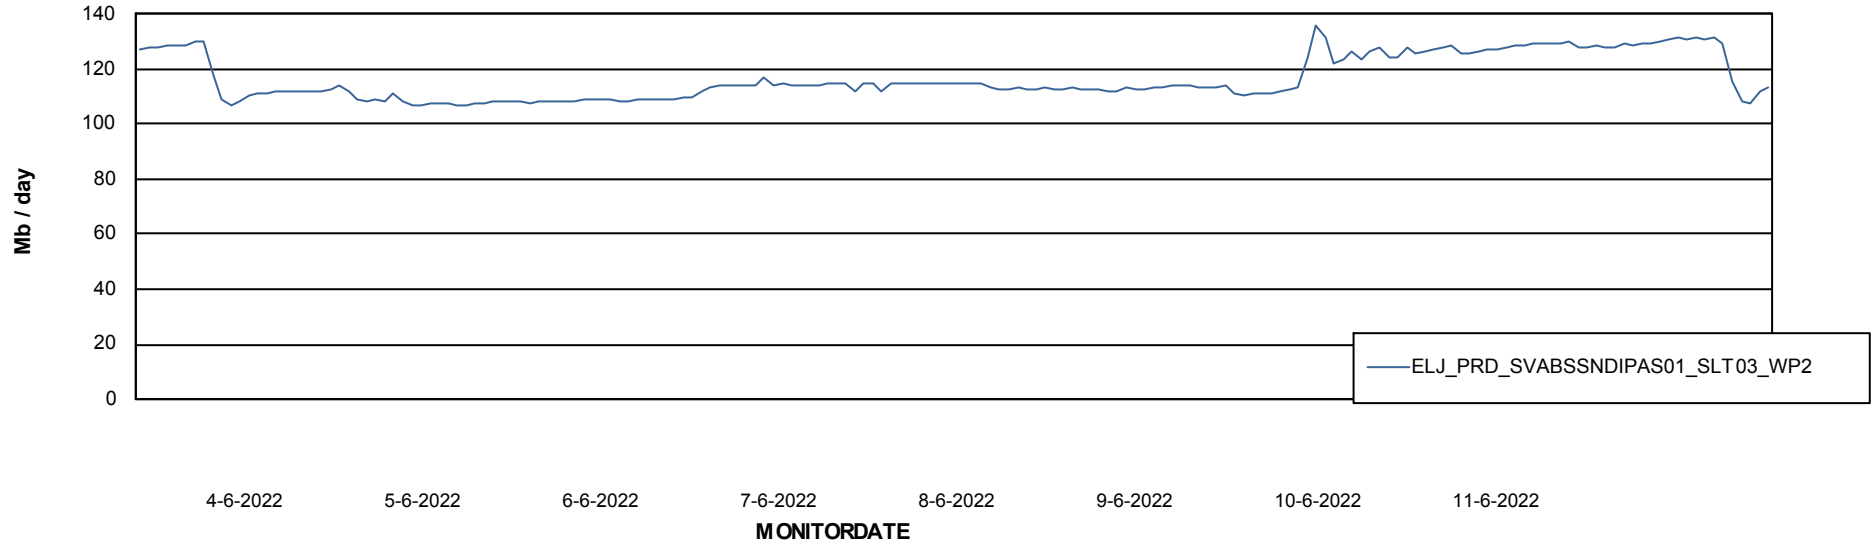

ABSSolute Application ReportServer Services

Avg memory used per ReportServer Service

Weekly SLA Customer Report

Customer ELJ Production
Database ID 72

ABSSolute Web Component Services

Avg memory used per ABS Web component