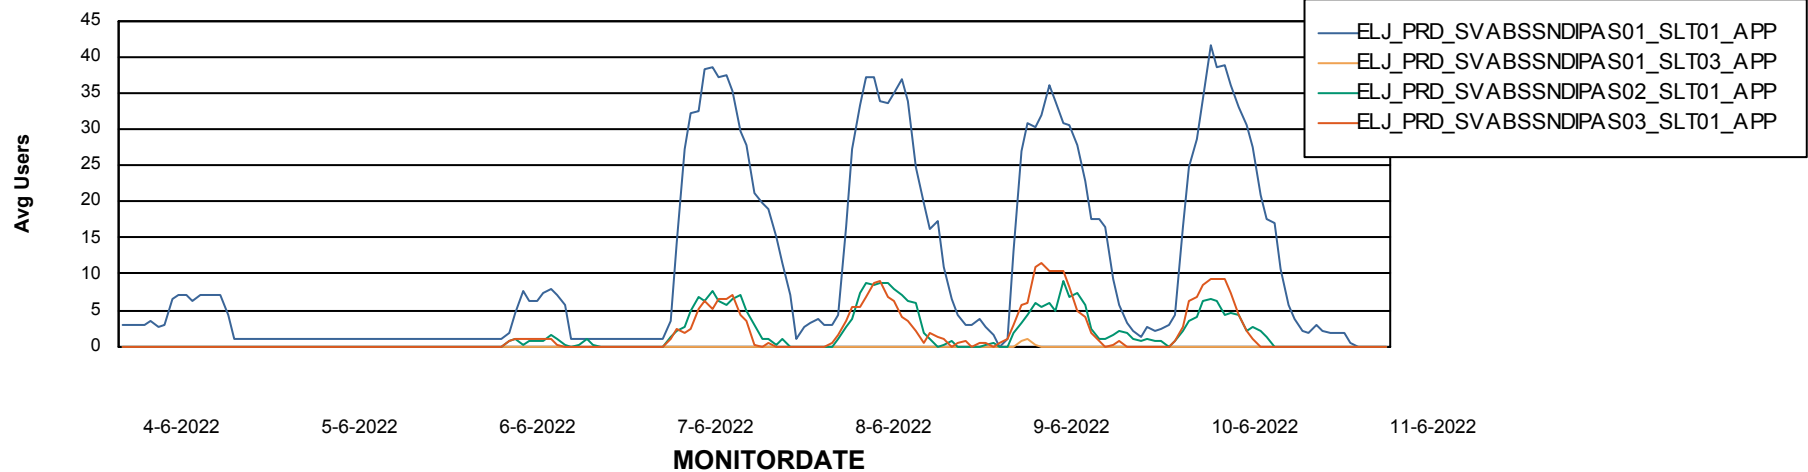

Weekly SLA Customer Report

Customer ELJ Production
Database ID 72

ABSSolute Application Server Services

Avg memory used per ABS Server Service

Avg users per day per ABS server

Weekly SLA Customer Report

Customer ELJ Production
Database ID 72