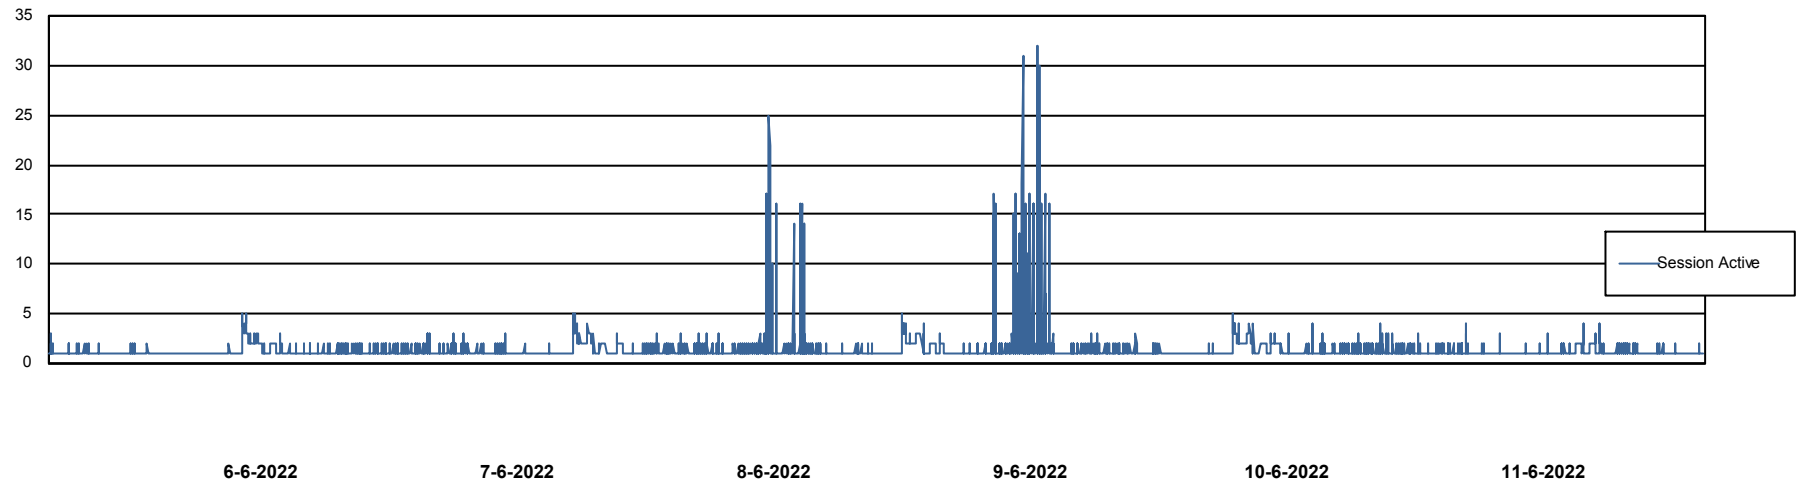

Database Performance ELJDB_Production

DB Processes Max 600
DB Sessions Max 924