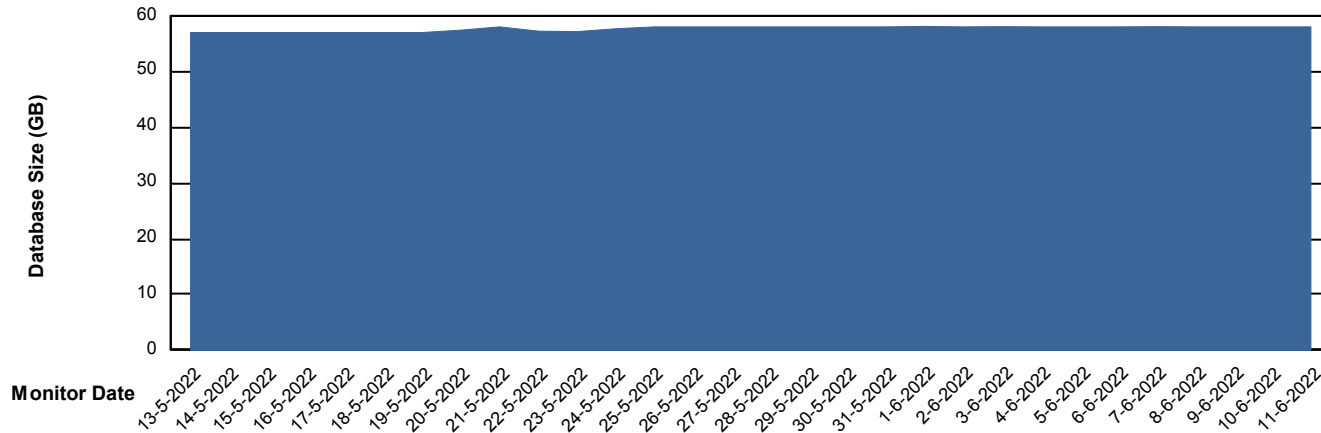

Weekly SLA Customer Report

Customer ELJ Production
Database ID 72

DATABASE SIZE ELJDB_PRD_BI

Database growth over last month

DATABASE SIZE ELJDB_Production

Database growth over last month

Weekly SLA Customer Report