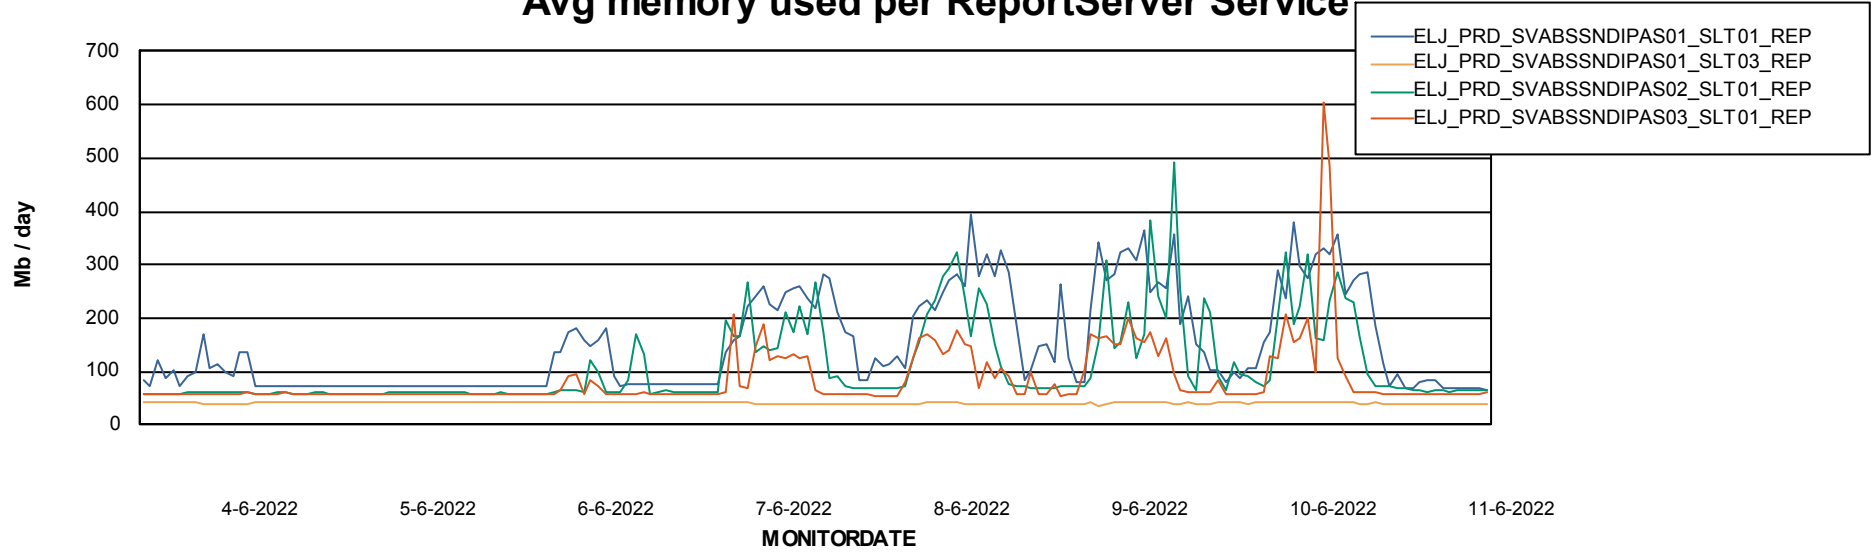

ABSSolute Application ReportServer Services

Avg memory used per ReportServer Service