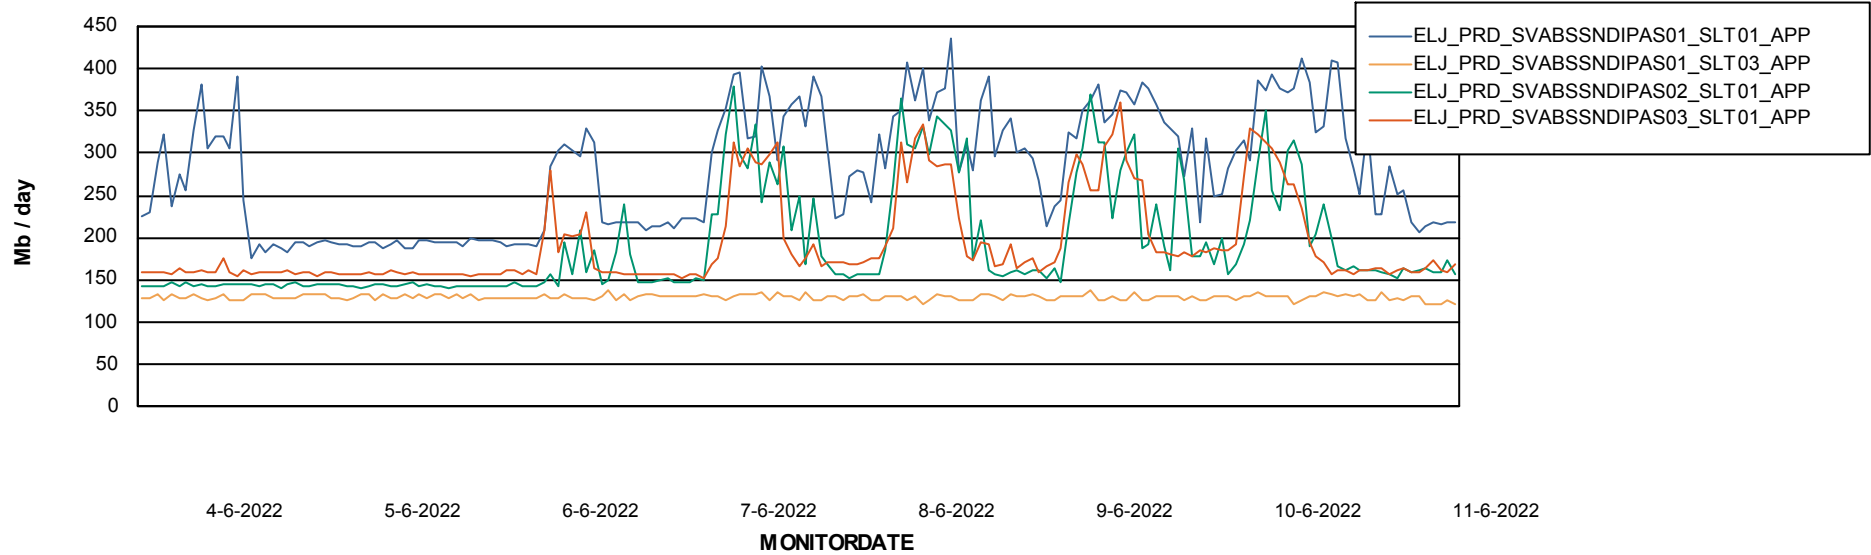

BI Status and last ETL error for ELJDB_PRD_BI

	zo 5/6/2022	ma 6/6/2022	di 7/6/2022	wo 8/6/2022	do 9/6/2022	vr 10/6/2022	za 11/6/2022
ABS DataWarehouse ETL Health	OK	OK	OK	OK	OK	OK	OK
ABS DWHStaging ETL Health	OK	OK	OK	OK	OK	OK	OK

Weekly SLA Customer Report

Customer ELJ Production
Database ID 72

ABSSolute Application Server Services

Avg memory used per ABS Server Service

Avg users per day per ABS server

Weekly SLA Customer Report

Customer ELJ Production
Database ID 72