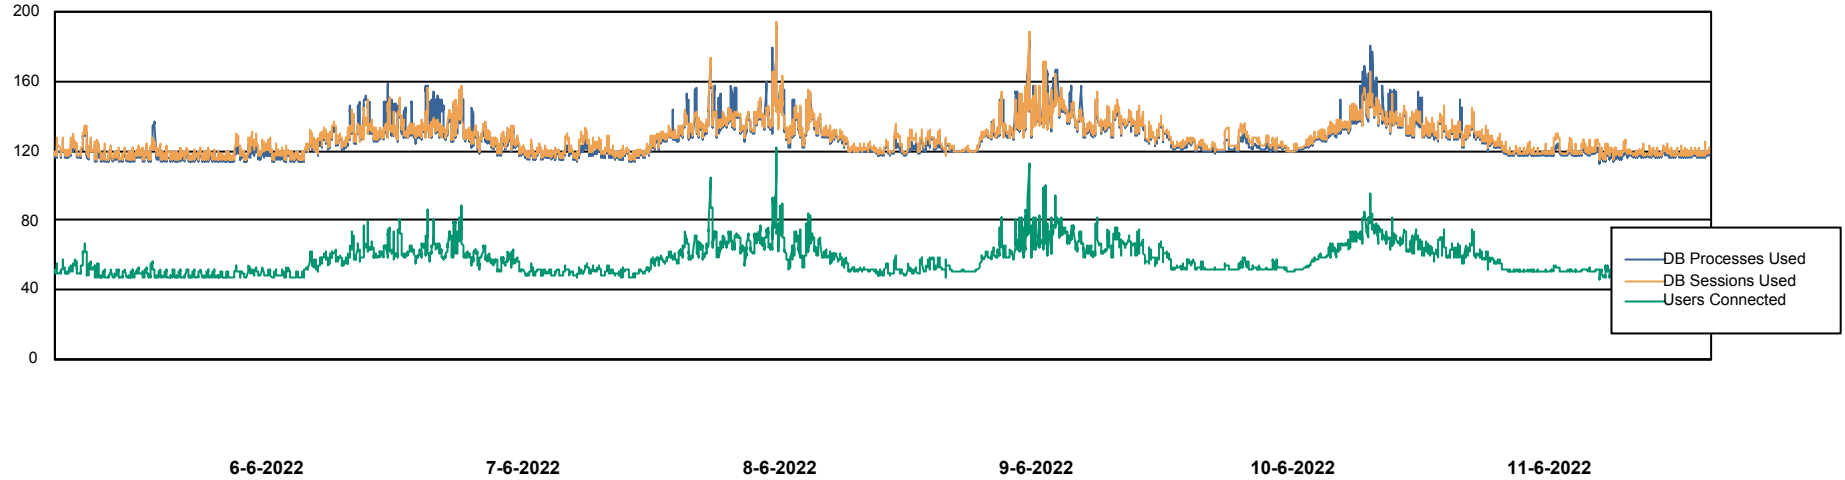

Database Performance ELJDB_Production

DB Processes Max 600
DB Sessions Max 924