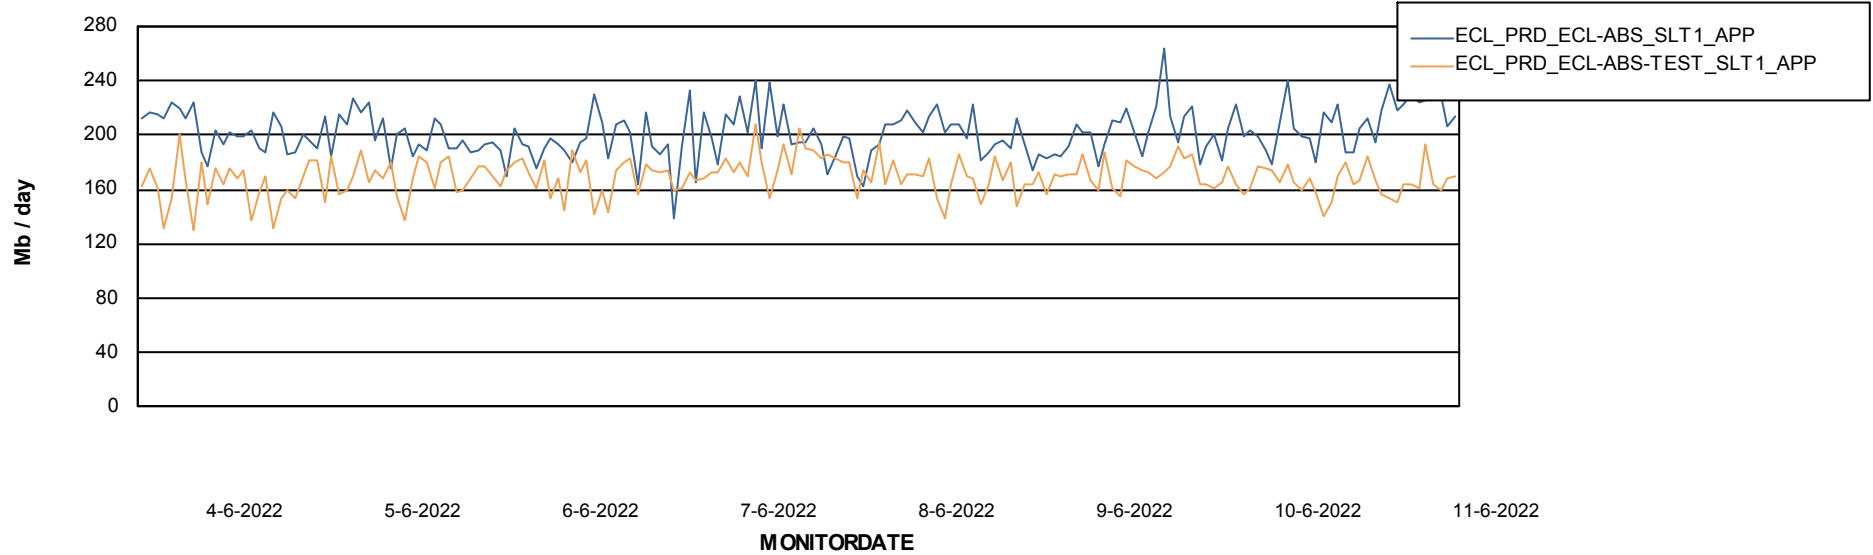

Weekly SLA Customer Report

Customer ECL_Production
Database ID 77

Database Performance ECLDB_Production

Weekly SLA Customer Report

Customer ECL_Production
Database ID 77

Database Performance ECLDB_Standby

DATABASE SIZE ECLDB_Production

Database growth over last month

Weekly SLA Customer Report

Customer ECL_Production
Database ID 77

Database Tablespace ECLDB_Production

Date	Tablespace Name	Filesize (Gb)	Usedsize (Gb)	Percentage free
11-6-2022	ABSDATA	66	55	17
	INDX	8	4	44
10-6-2022	ABSDATA	66	55	17
	INDX	8	4	44
9-6-2022	ABSDATA	66	54	18
	INDX	8	4	44
8-6-2022	ABSDATA	66	54	18
	INDX	8	4	45
7-6-2022	ABSDATA	66	54	18
	INDX	8	4	45
6-6-2022	ABSDATA	66	54	18
	INDX	8	4	45
5-6-2022	ABSDATA	64	54	16
	INDX	8	4	45

Weekly SLA Customer Report

Customer ECL_Production
Database ID 77

ABSSolute Application Server Services

Avg memory used per ABS Server Service

Avg users per day per ABS server

Weekly SLA Customer Report

Customer ECL_Production
Database ID 77