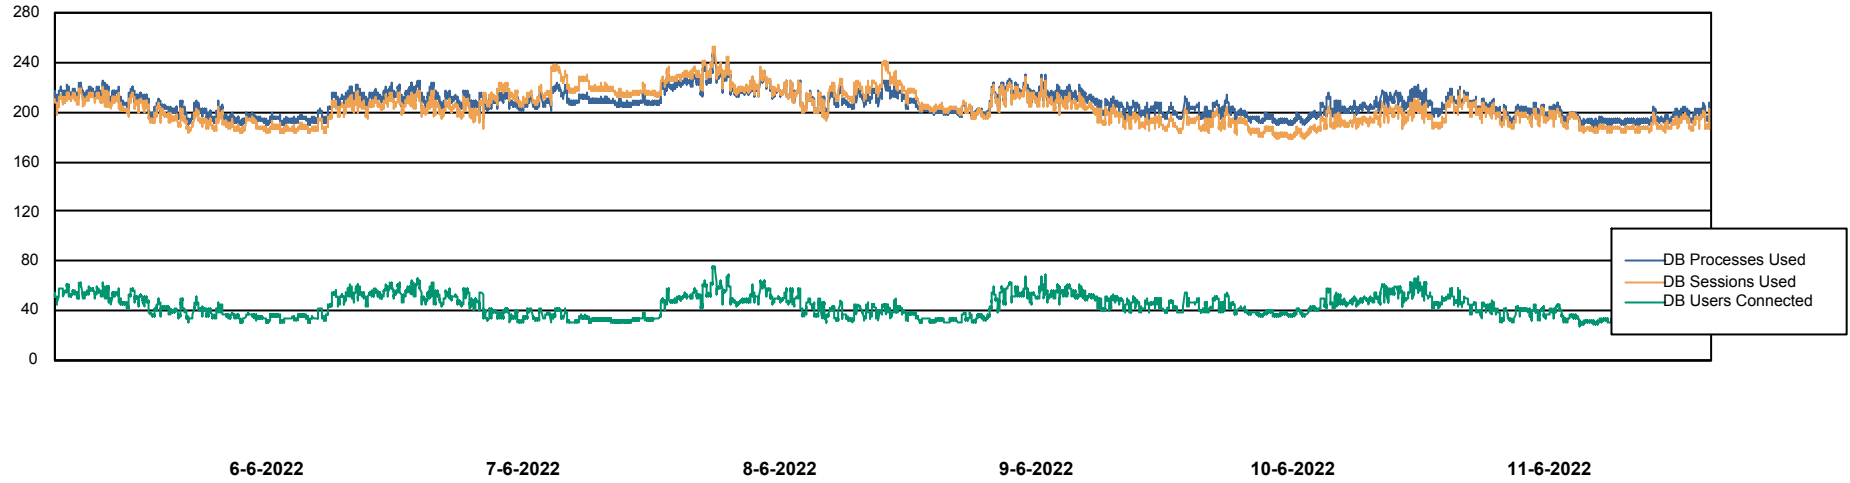

Weekly SLA Customer Report

Customer ECL_Production
Database ID 77

Harddisk Usage ECL_PRD_ECL-ABS-WEB

	Free disk space on C: (%)	Total disk space on C: (Gb)	Used disk space on C: (Gb)
11-6-2022	41	127	74
10-6-2022	41	127	75
9-6-2022	41	127	74
8-6-2022	42	127	74
7-6-2022	42	127	73
6-6-2022	42	127	73
5-6-2022	43	127	73

Weekly SLA Customer Report

Customer ECL_Production
Database ID 77

Database Performance ECLDB_Production

Weekly SLA Customer Report

Customer ECL_Production
Database ID 77

Database Performance ECLDB_Standby

DATABASE SIZE ECLDB_Production