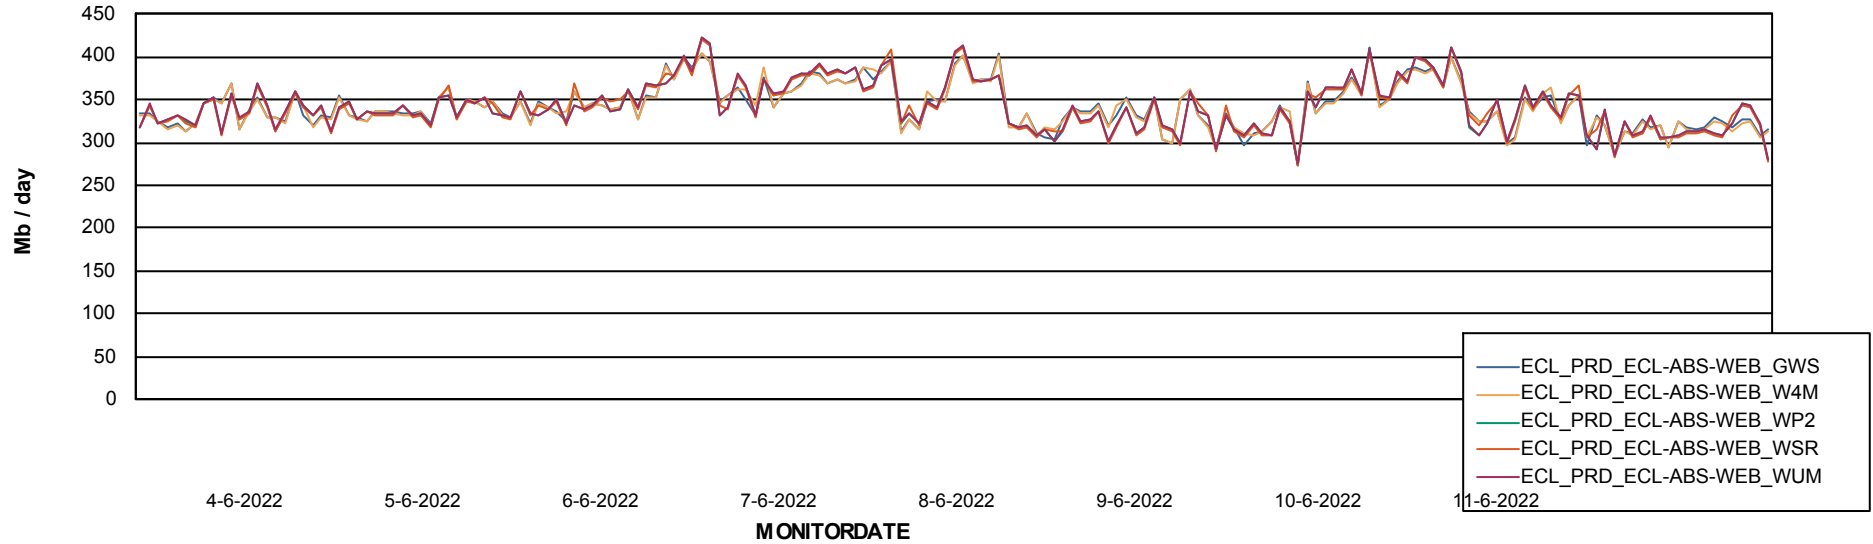

ABSSolute Application ReportServer Services

Avg memory used per ReportServer Service

Weekly SLA Customer Report

Customer ECL_Production
Database ID 77

ABSolute Web Component Services

Avg memory used per ABS Web component