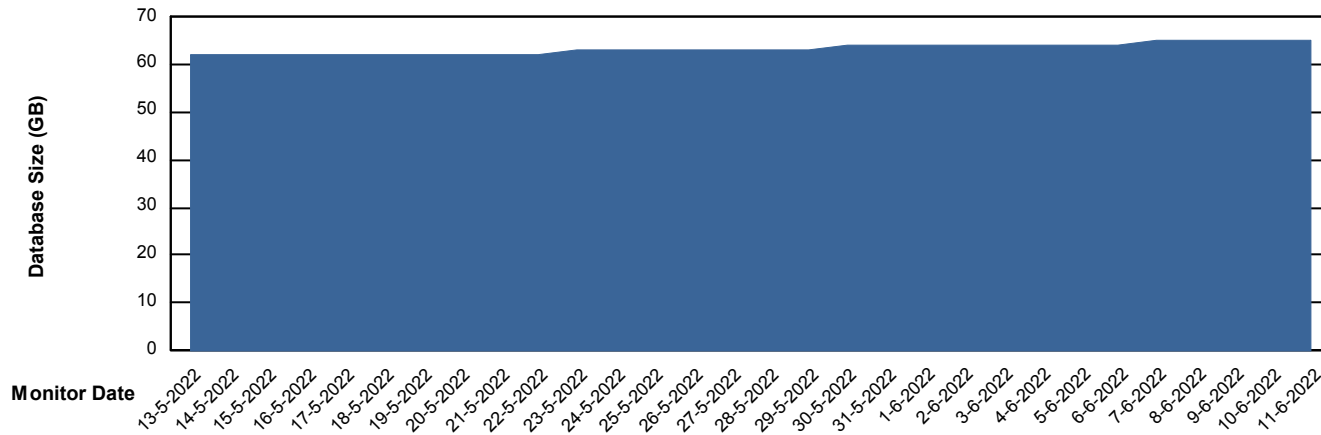

Weekly SLA Customer Report

Customer ECL_Production
Database ID 77

Database Performance ECLDB_Production

Weekly SLA Customer Report

Customer ECL_Production
Database ID 77

Database Performance ECLDB_Standby

DATABASE SIZE ECLDB_Production

Database growth over last month

Weekly SLA Customer Report

Customer ECL_Production
Database ID 77

Database Tablespace ECLDB_Production

Date	Tablespace Name	Filesize (Gb)	Usedsize (Gb)	Percentage free
11-6-2022	ABSDATA	66	55	17
	INDX	8	4	44
10-6-2022	ABSDATA	66	55	17
	INDX	8	4	44
9-6-2022	ABSDATA	66	54	18
	INDX	8	4	44
8-6-2022	ABSDATA	66	54	18
	INDX	8	4	45
7-6-2022	ABSDATA	66	54	18
	INDX	8	4	45
6-6-2022	ABSDATA	66	54	18
	INDX	8	4	45
5-6-2022	ABSDATA	64	54	16
	INDX	8	4	45