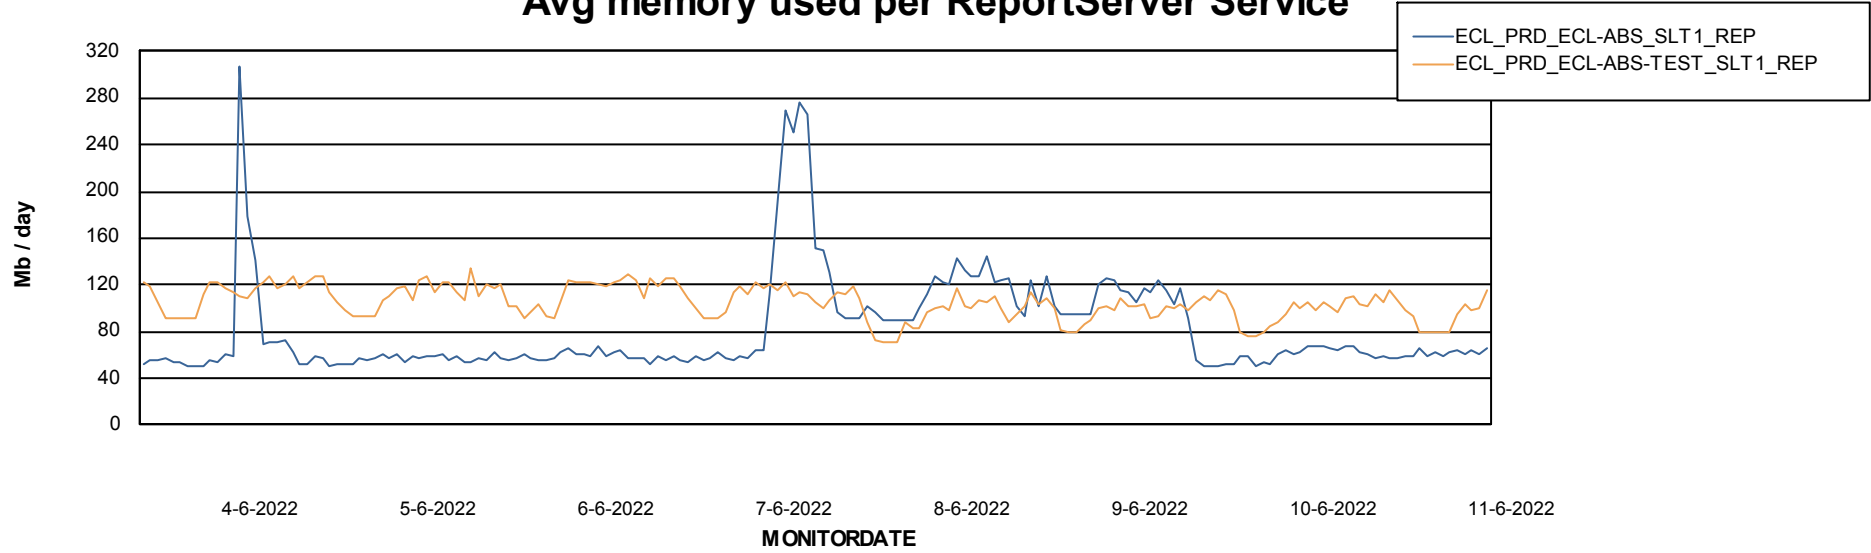

ABSSolute Application ReportServer Services

Avg memory used per ReportServer Service