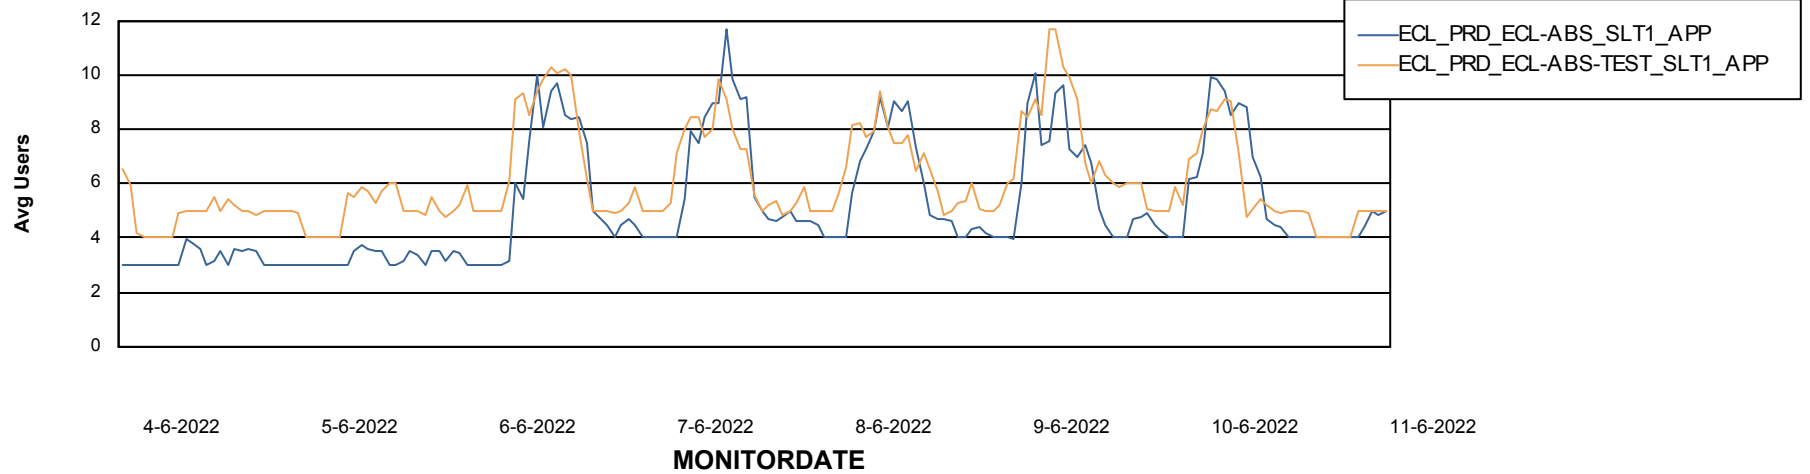

Weekly SLA Customer Report

Customer ECL_Production
Database ID 77

ABSSolute Application Server Services

Avg memory used per ABS Server Service

Avg users per day per ABS server

Weekly SLA Customer Report

Customer ECL_Production
Database ID 77