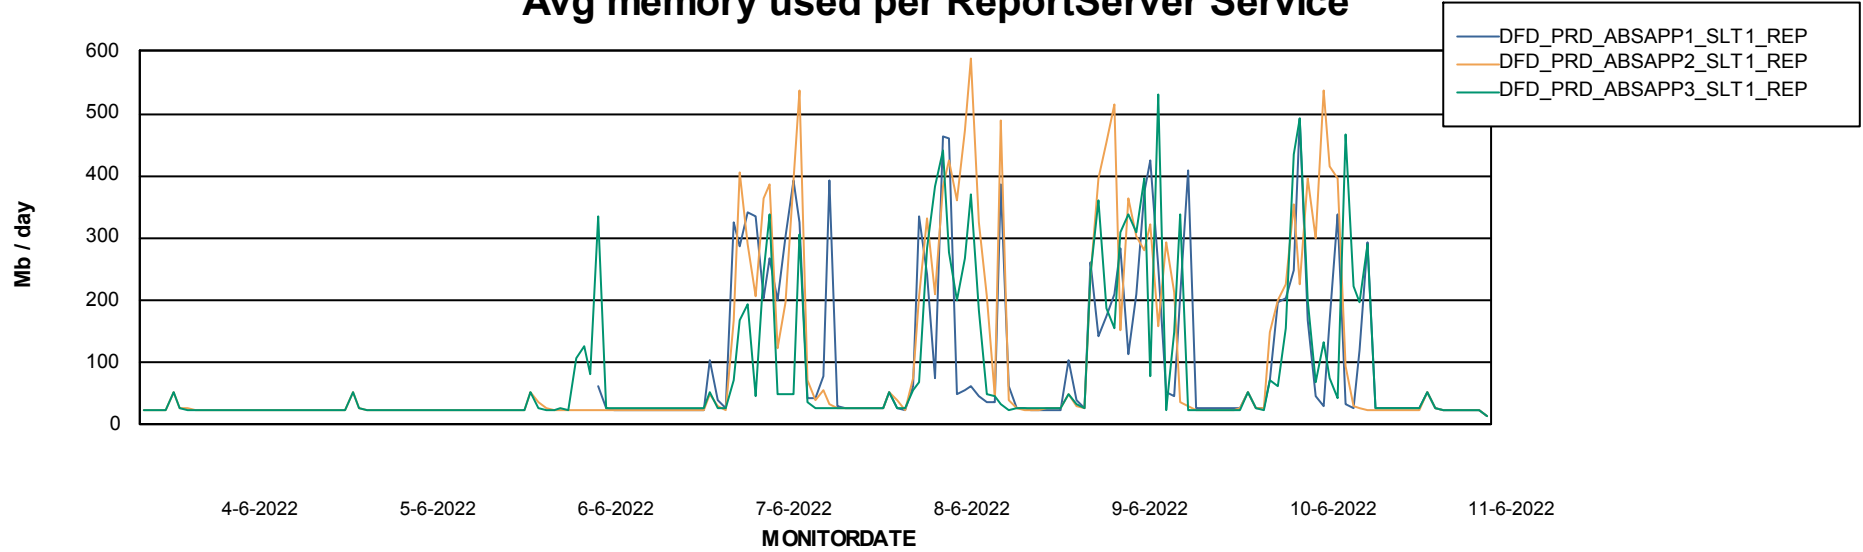

ABSSolute Application ReportServer Services

Avg memory used per ReportServer Service