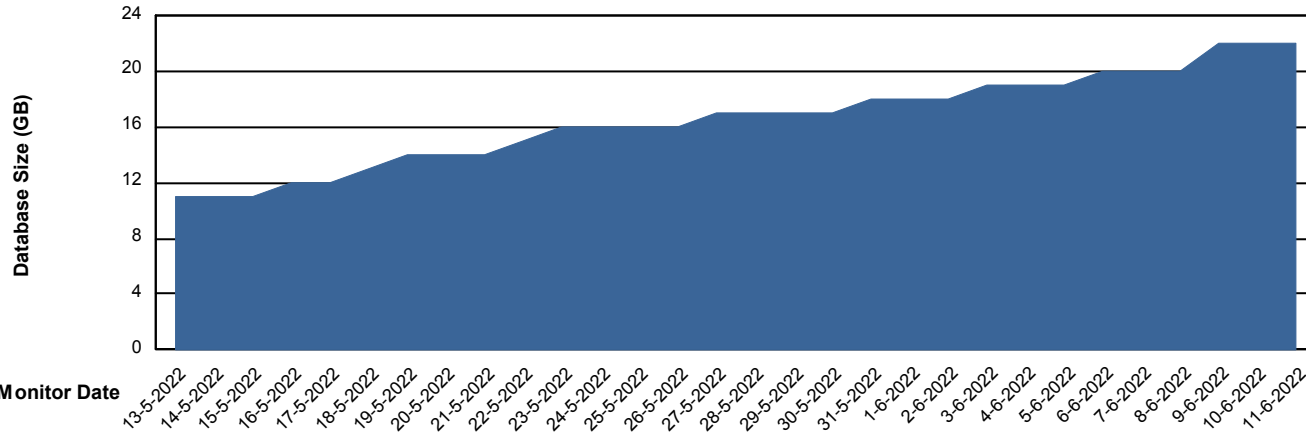

Weekly SLA Customer Report

Customer DFD_Production
Database ID 39

Database Performance DFDDDB_Production

DB Processes Max 600
DB Processes Max 4

Weekly SLA Customer Report

Customer DFD_Production
 Database ID 39

DATABASE SIZE DFDDDB_Production

Database growth over last month

Database Tablespace DFDDDB_Production

Date	Tablespace Name	Filesize (Gb)	Usedsize (Gb)	Percentage free
11-6-2022	ABSDATA	83	0	100
	INDX	161	20	88
10-6-2022	ABSDATA	83	0	100
	INDX	161	20	88
9-6-2022	ABSDATA	83	0	100
	INDX	161	19	88
8-6-2022	ABSDATA	83	0	100
	INDX	161	18	89
7-6-2022	ABSDATA	83	0	100
	INDX	161	18	89
6-6-2022	ABSDATA	83	0	100
	INDX	161	18	89
5-6-2022	ABSDATA	83	0	100
	INDX	161	17	90