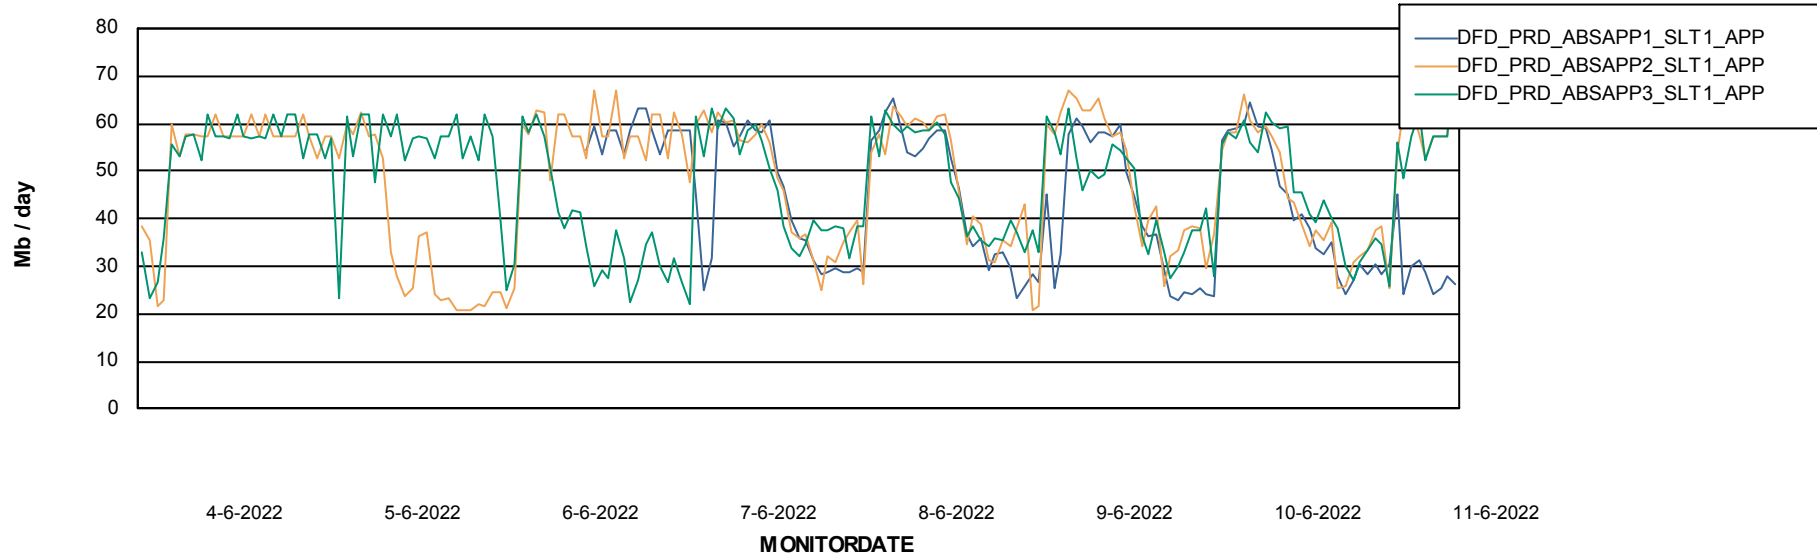

Weekly SLA Customer Report

Customer DFD_Production
Database ID 39

Database Performance DFDDDB_Production

DB Processes Max 600
DB Processes Max 4

Weekly SLA Customer Report

Customer DFD_Production
 Database ID 39

DATABASE SIZE DFDDDB_Production

Database growth over last month

Database Tablespace DFDDDB_Production

Date	Tablespace Name	Filesize (Gb)	Usedsize (Gb)	Percentage free
11-6-2022	ABSDATA	83	0	100
	INDX	161	20	88
10-6-2022	ABSDATA	83	0	100
	INDX	161	20	88
9-6-2022	ABSDATA	83	0	100
	INDX	161	19	88
8-6-2022	ABSDATA	83	0	100
	INDX	161	18	89
7-6-2022	ABSDATA	83	0	100
	INDX	161	18	89
6-6-2022	ABSDATA	83	0	100
	INDX	161	18	89
5-6-2022	ABSDATA	83	0	100
	INDX	161	17	90

Weekly SLA Customer Report

Customer DFD_Production
Database ID 39

ABSSolute Application Server Services

Avg memory used per ABS Server Service

Avg users per day per ABS server

Weekly SLA Customer Report

Customer DFD_Production
Database ID 39