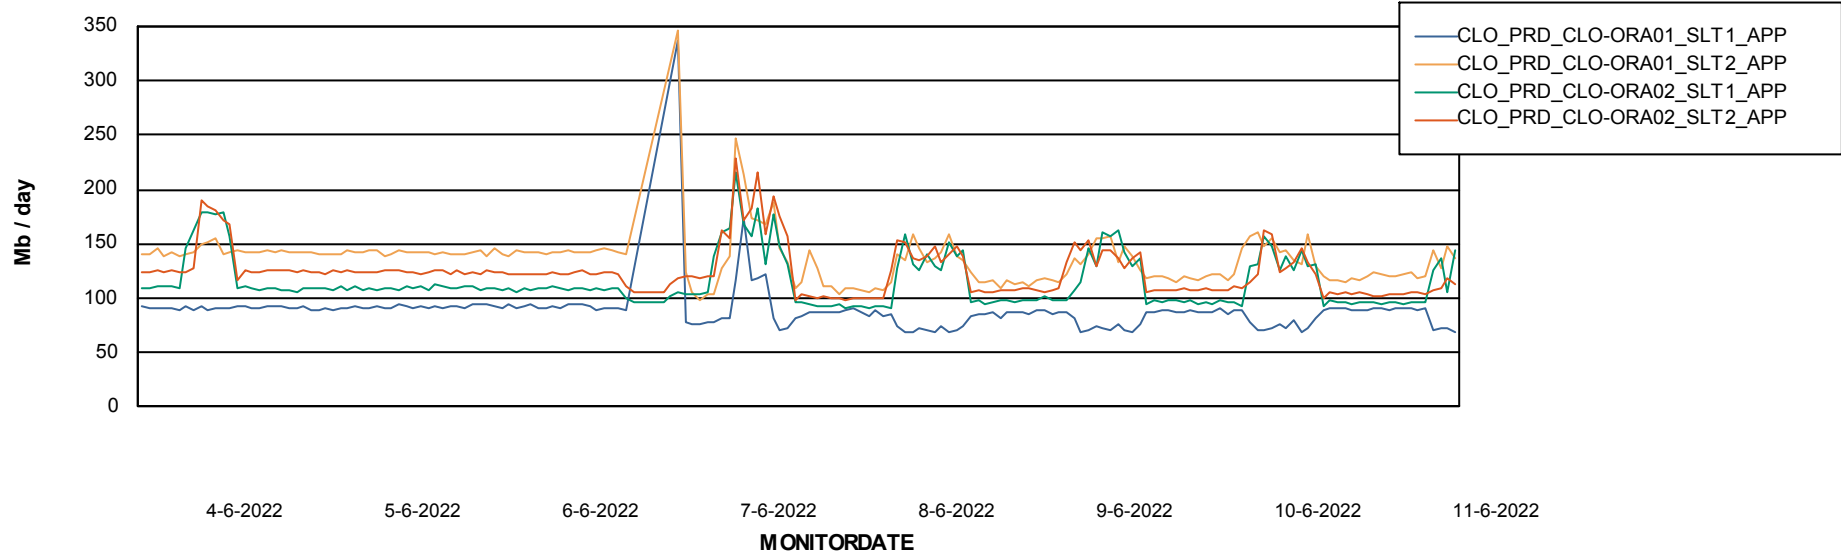

Weekly SLA Customer Report

Customer CLO Production
Database ID 38

Database Tablespace CLODB_TEST_CLO-ORA02

Date	Tablespace Name	Filesize (Gb)	Usedsize (Gb)	Percentage free
11-6-2022	ABSDATA	88	47	47
	INDX	112	94	16
10-6-2022	ABSDATA	88	47	47
	INDX	112	94	16
9-6-2022	ABSDATA	88	47	47
	INDX	112	94	16
8-6-2022	ABSDATA	88	47	47
	INDX	112	94	16
7-6-2022	ABSDATA	88	47	47
	INDX	112	94	16
6-6-2022	ABSDATA	88	47	47
	INDX	112	94	16
5-6-2022	ABSDATA	88	47	47
	INDX	112	94	16

Weekly SLA Customer Report

Customer CLO Production
Database ID 38

ABSSolute Application Server Services

Avg memory used per ABS Server Service

Avg users per day per ABS server

Weekly SLA Customer Report

Customer CLO Production
Database ID 38