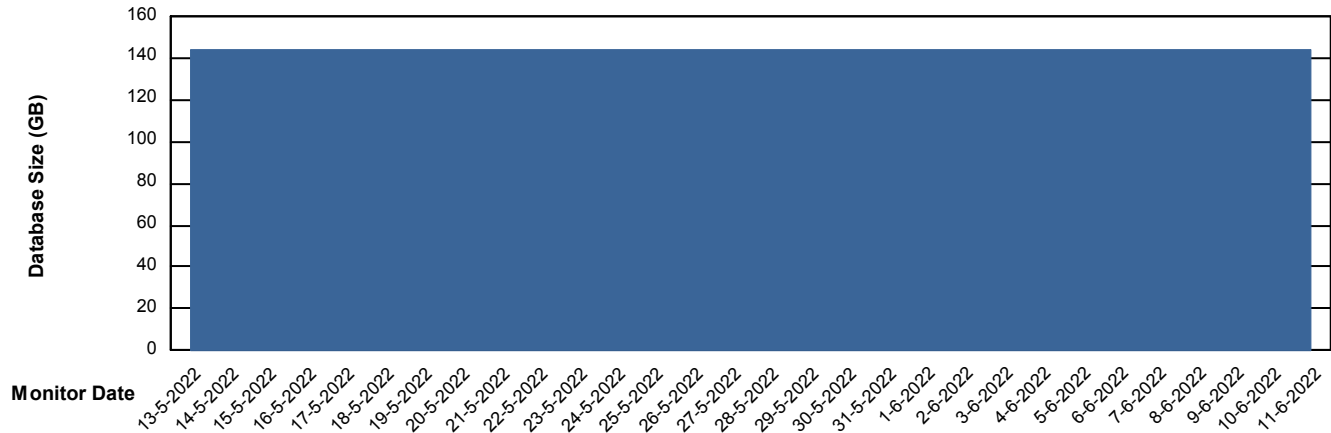

DATABASE SIZE CLODB_TEST_CLO-ORA02

Database growth over last month