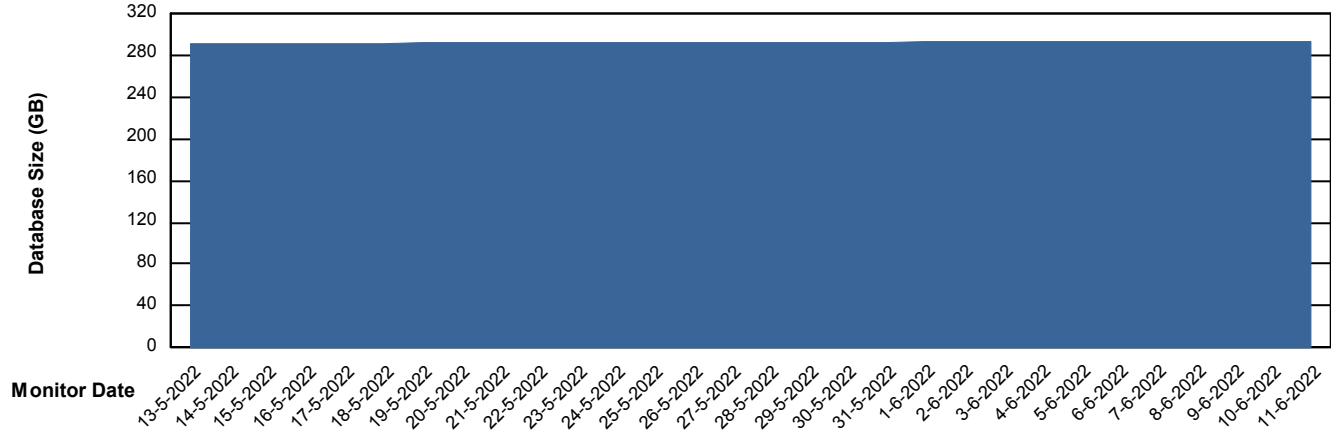

DATABASE SIZE CLODB_PRD_CLO-ORA01

Database growth over last month