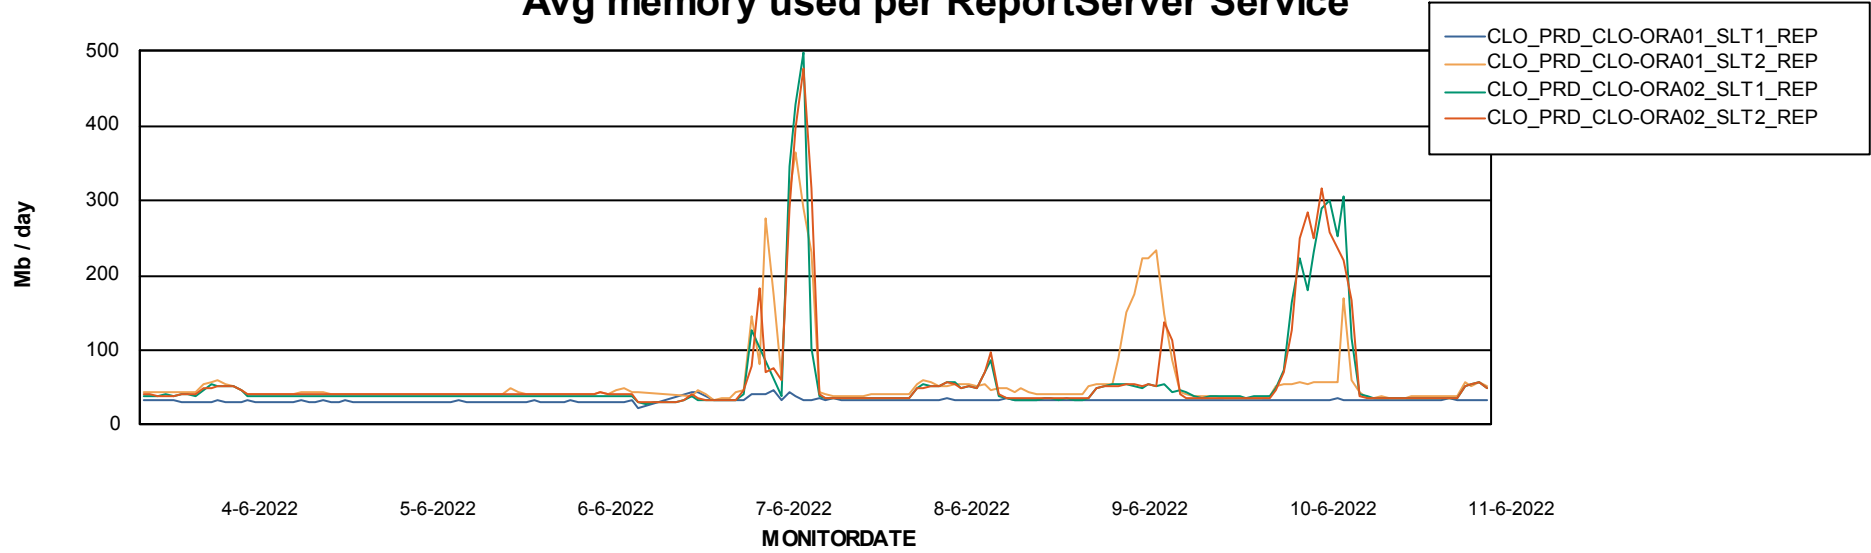

ABSSolute Application ReportServer Services

Avg memory used per ReportServer Service