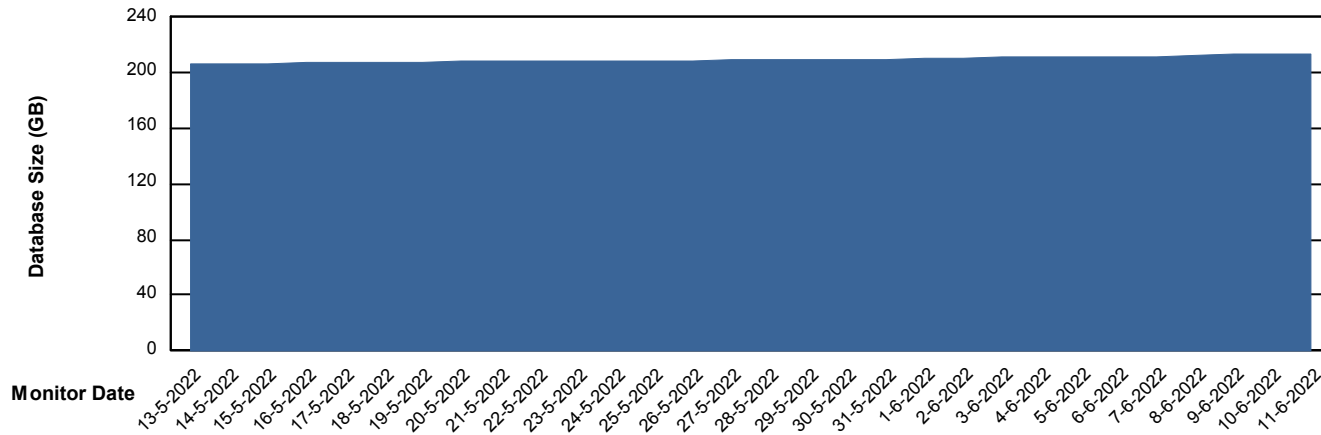

Weekly SLA Customer Report

Customer BNL_Production
Database ID 83

Database Performance BNLDB_Production_New

Weekly SLA Customer Report

Customer BNL_Production
Database ID 83

Database Performance BNLDB_Standby

DATABASE SIZE BNLDB_Production_New

Database growth over last month

Weekly SLA Customer Report

Customer BNL_Production
 Database ID 83

Database Tablespace BNLDB_Production_New

Date	Tablespace Name	Filesize (Gb)	Usedsize (Gb)	Percentage free
11-6-2022	ABSDATA	105	71	32
	INDX	200	133	34
10-6-2022	ABSDATA	105	71	32
	INDX	200	133	34
9-6-2022	ABSDATA	105	71	32
	INDX	200	132	34
8-6-2022	ABSDATA	105	71	32
	INDX	200	132	34
7-6-2022	ABSDATA	105	71	32
	INDX	200	132	34
6-6-2022	ABSDATA	105	71	32
	INDX	200	132	34
5-6-2022	ABSDATA	105	71	32
	INDX	200	132	34