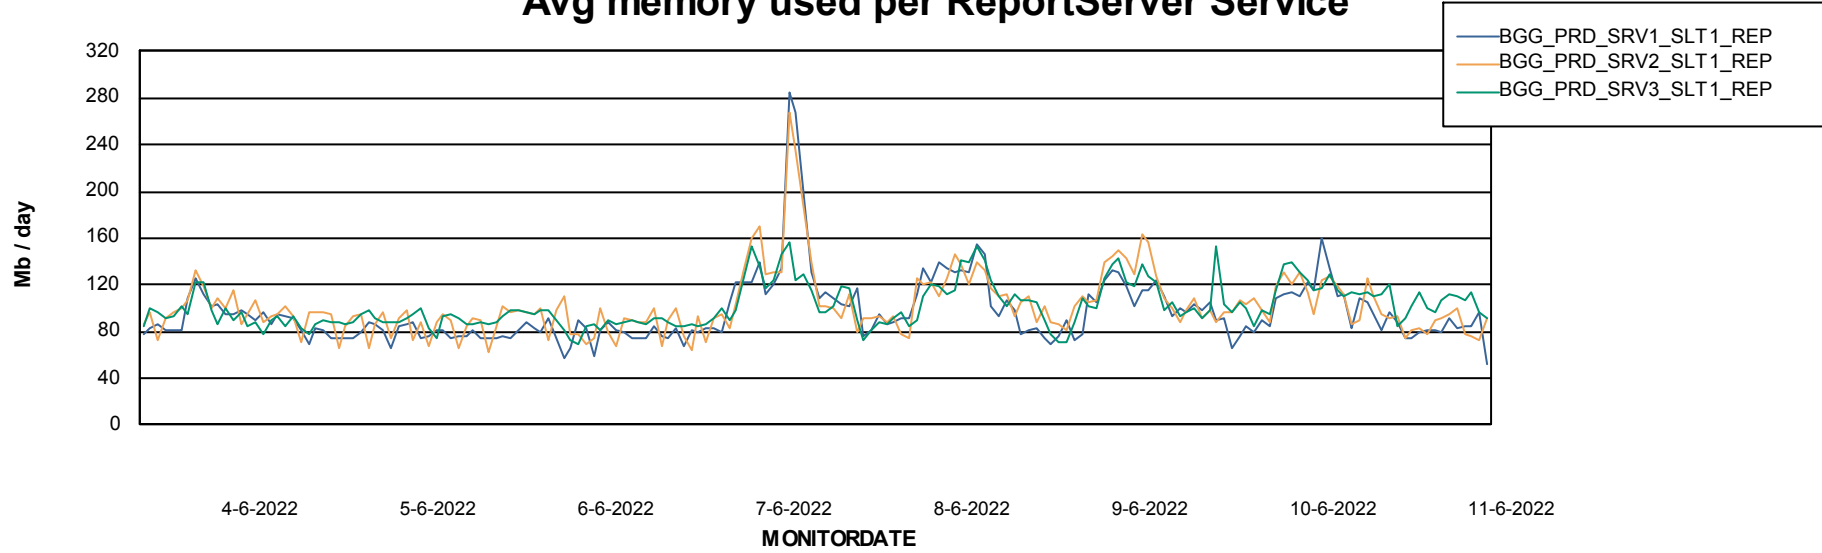

ABSSolute Application ReportServer Services

Avg memory used per ReportServer Service