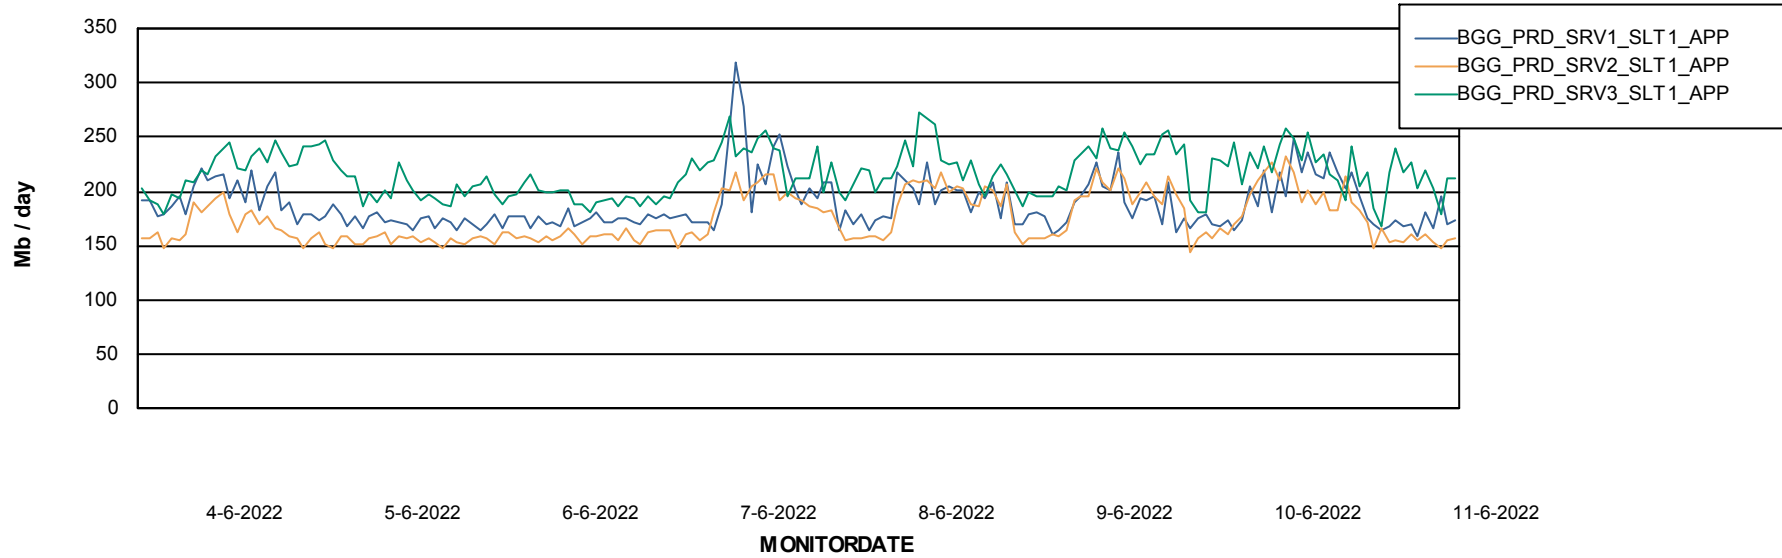

ABSSolute Application Server Services

Avg memory used per ABS Server Service