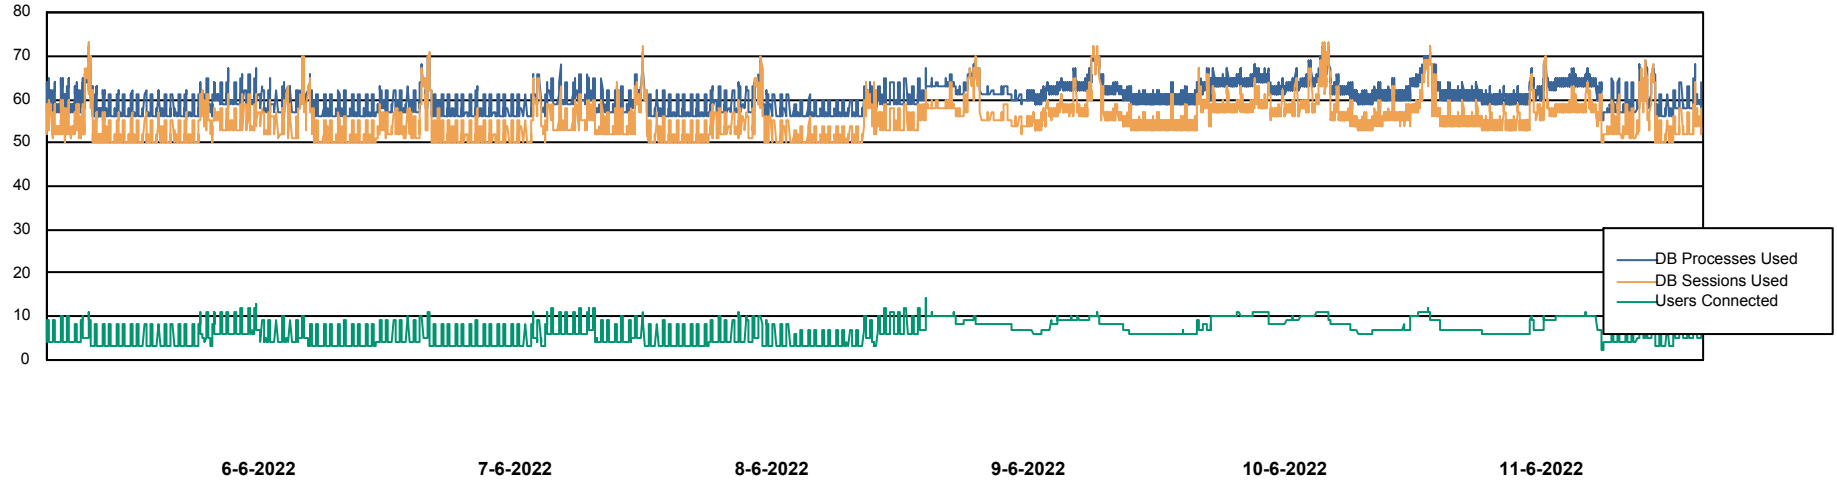

Database Performance BGGDB_BI