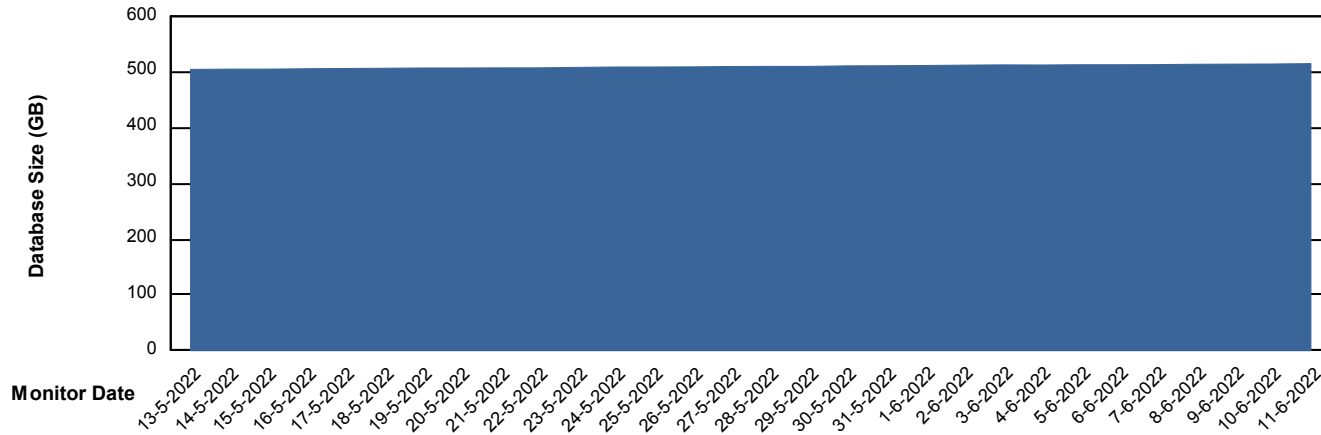

DATABASE SIZE BGGDB_Production

Database growth over last month