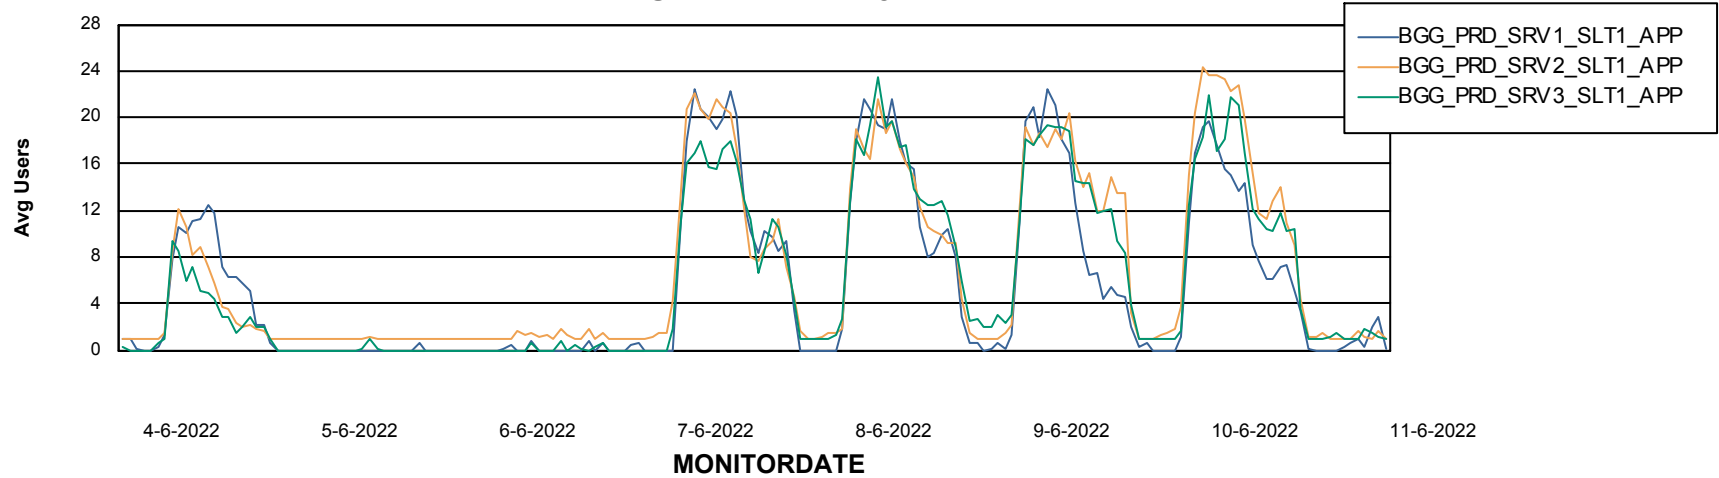

Avg users per day per ABS server