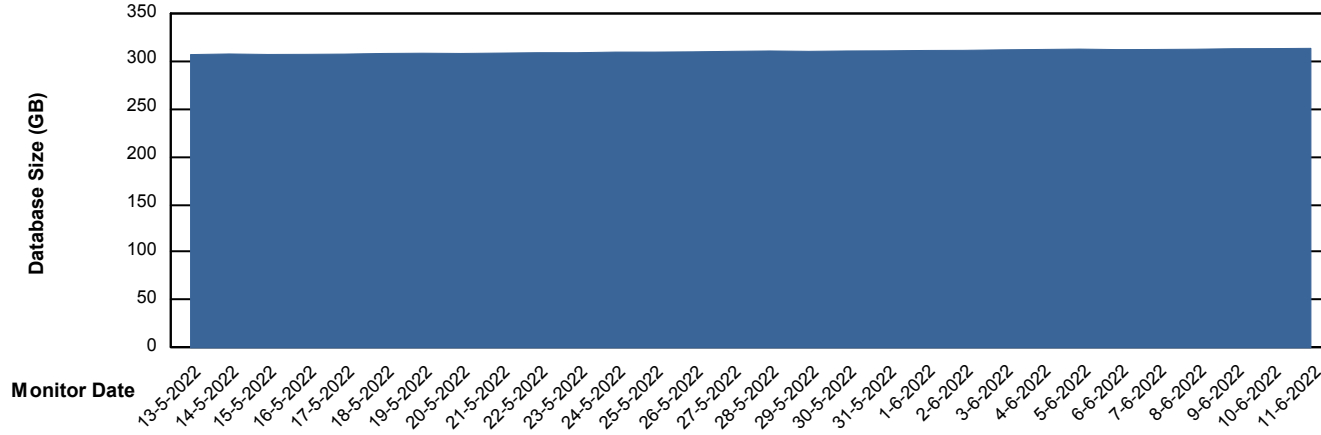

DATABASE SIZE BGGDB_BI

Database growth over last month