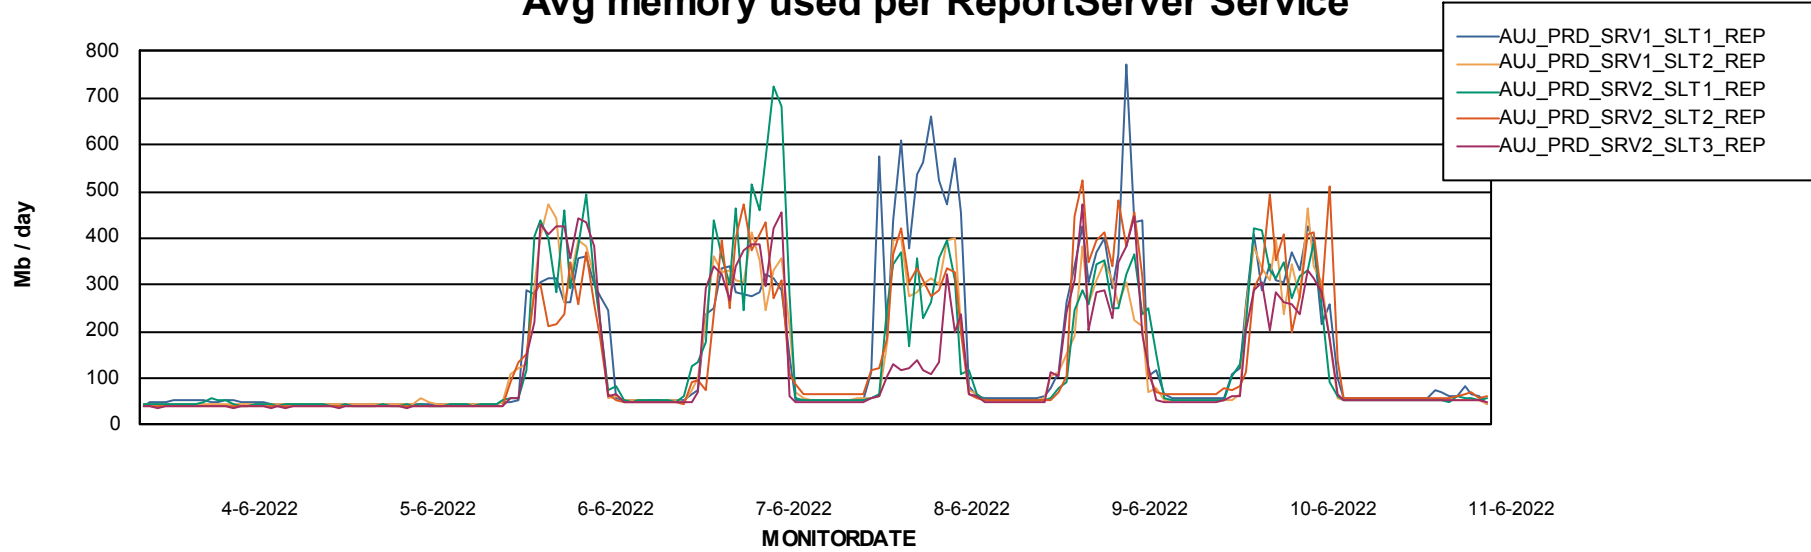

ABSSolute Application ReportServer Services

Avg memory used per ReportServer Service