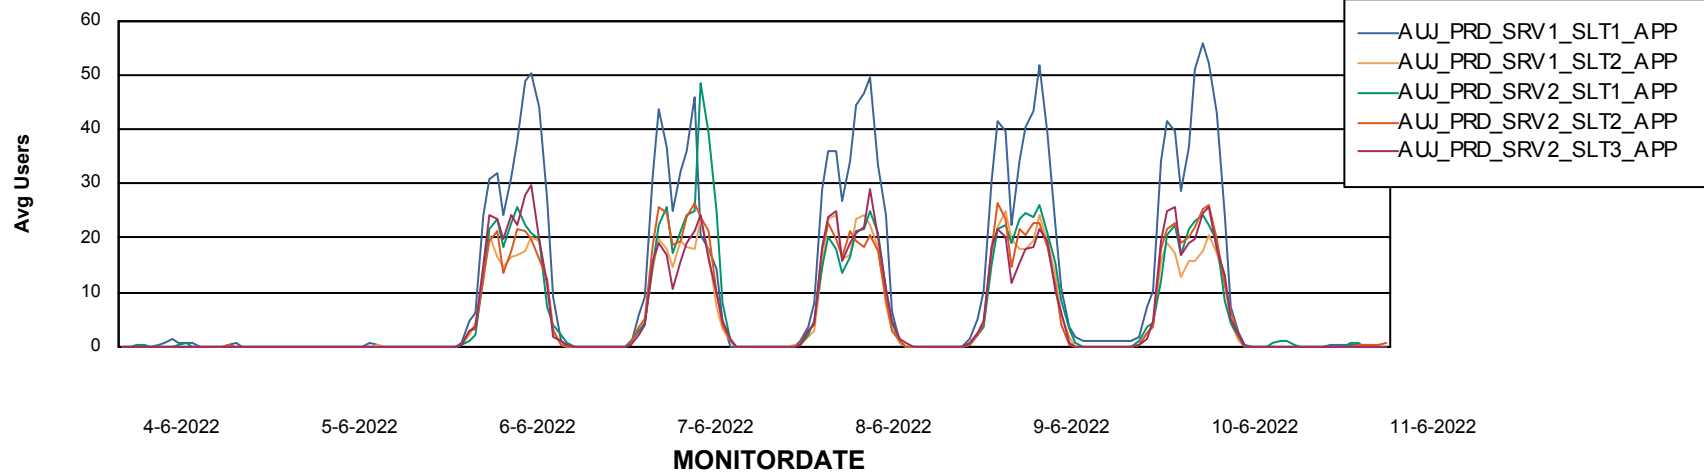

Weekly SLA Customer Report

Customer AUJ Production
Database ID 41

ABSSolute Application Server Services

Avg memory used per ABS Server Service

Avg users per day per ABS server

Weekly SLA Customer Report

Customer AUJ Production
Database ID 41