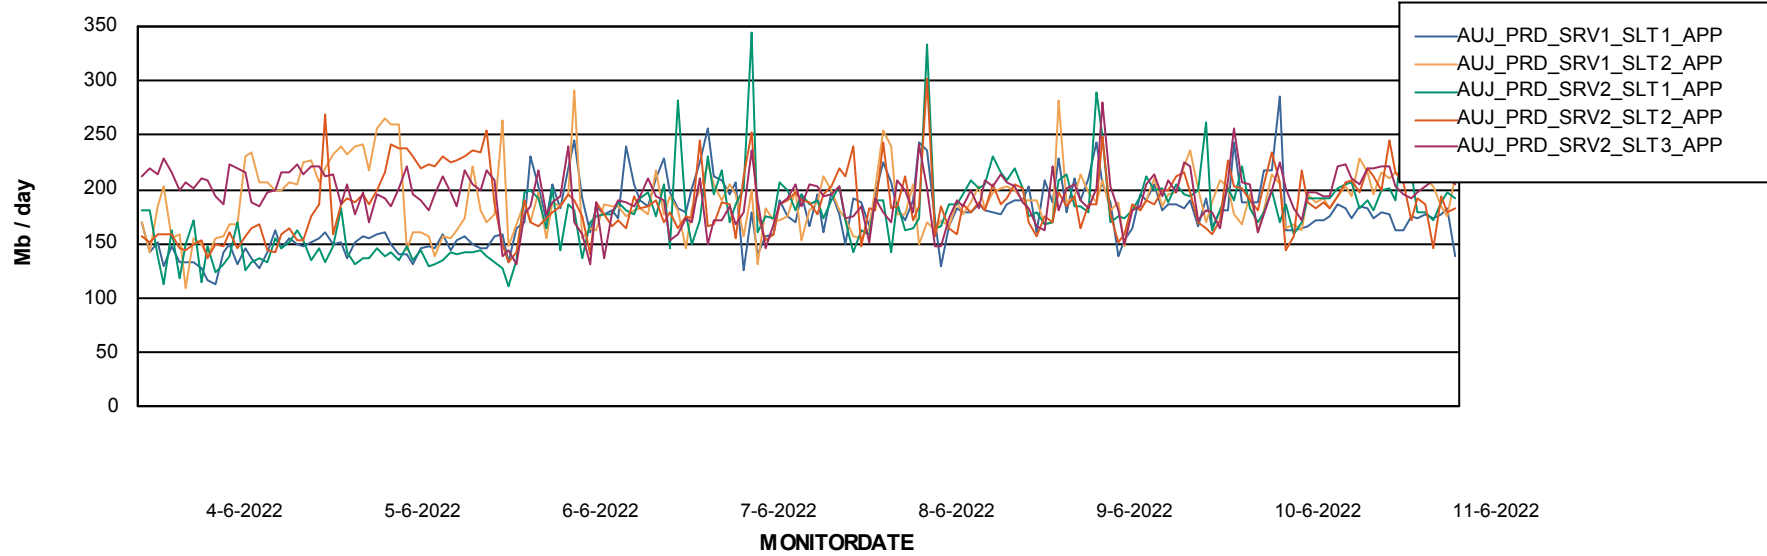

ABSSolute Application Server Services

Avg memory used per ABS Server Service