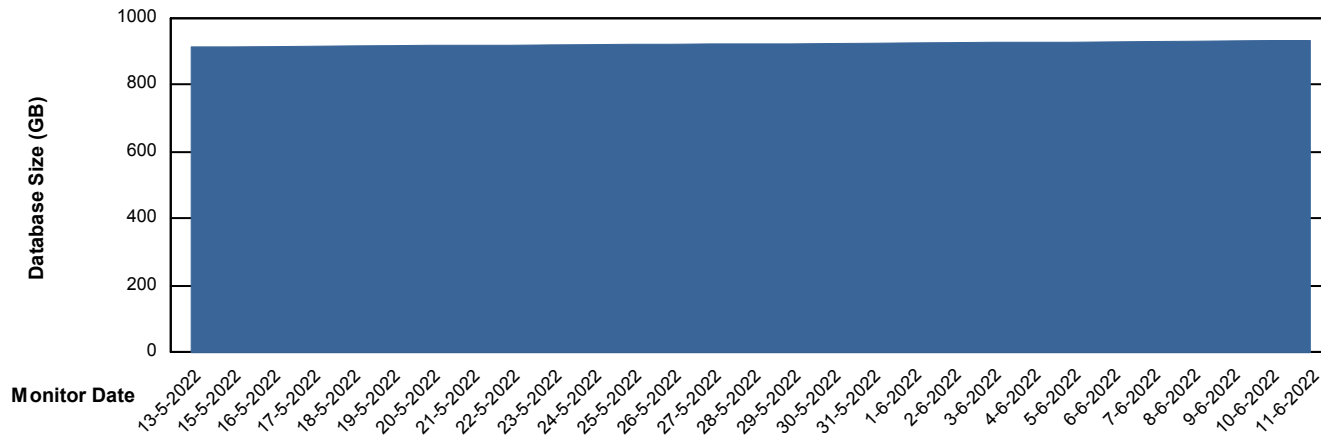

Weekly SLA Customer Report

Customer AUJ Production
Database ID 41

DATABASE SIZE AUJ Prod. BI DB (PABSBI1 server)

Database growth over last month

DATABASE SIZE AUJ_DB1_Primary

Database growth over last month