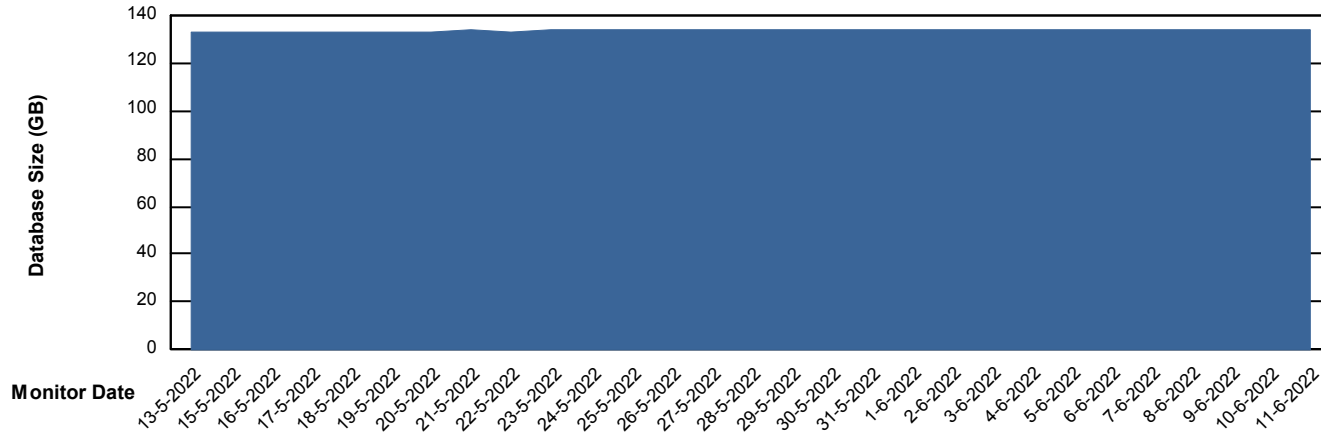

DATABASE SIZE AUJ Prod. BI DB (PABSBI1 server)

Database growth over last month