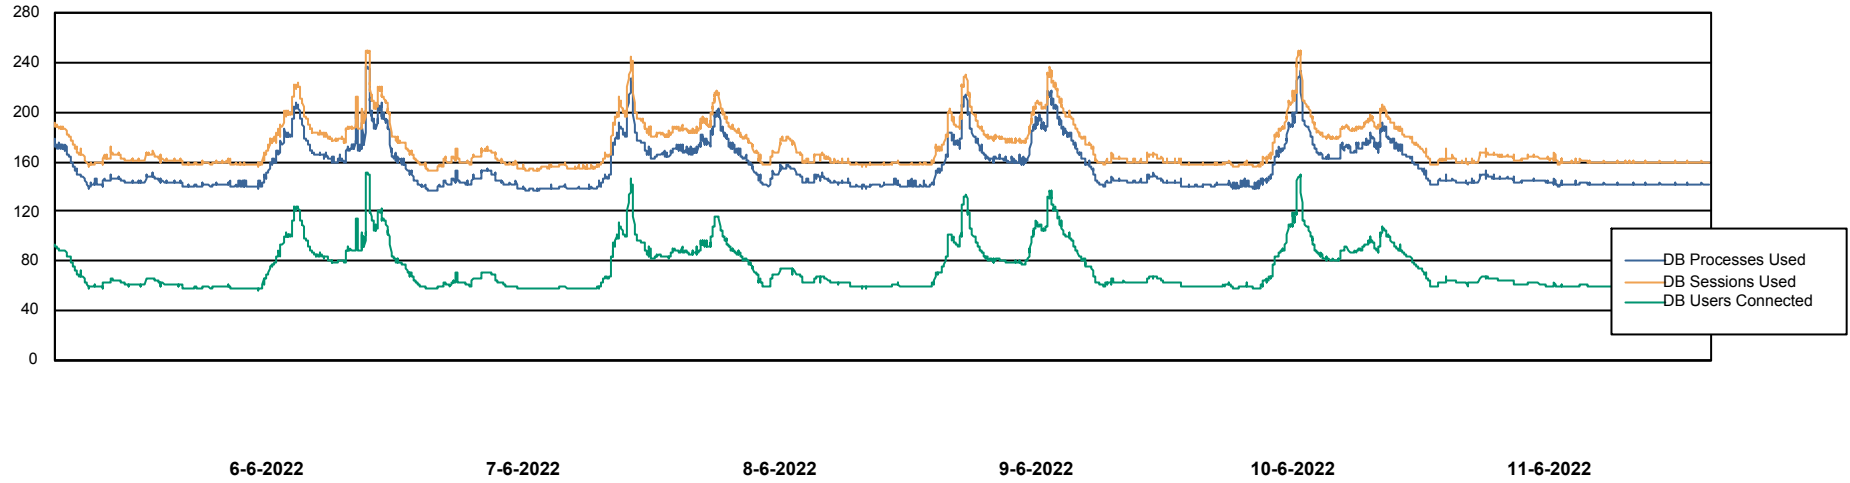

Weekly SLA Customer Report

Customer AUJ Production
Database ID 41

Database Performance AUJ Prod. BI DB (PABSBI1 server)

Weekly SLA Customer Report

Customer AUJ Production
Database ID 41

Database Performance AUJ_DB1_Primary