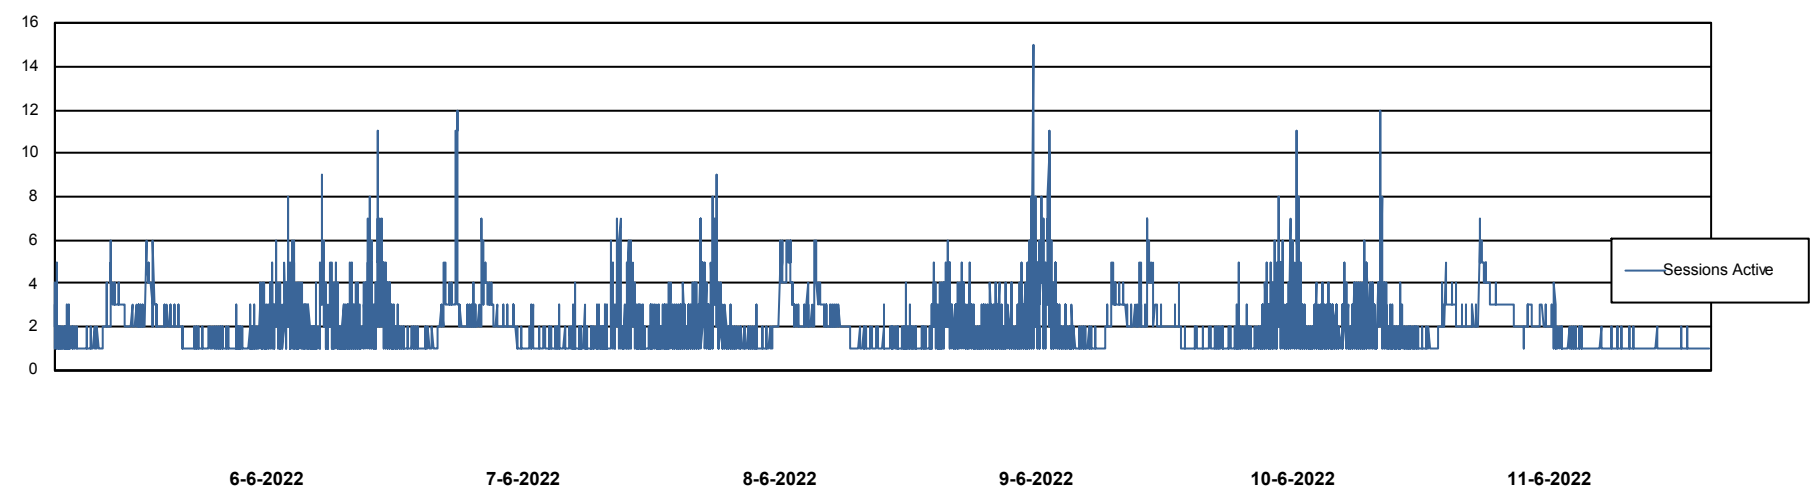

Weekly SLA Customer Report

Customer AUJ Production
Database ID 41

Database Performance AUJ Prod. BI DB (PABSBI1 server)

Weekly SLA Customer Report

Customer AUJ Production
Database ID 41

Database Performance AUJ_DB1_Primary