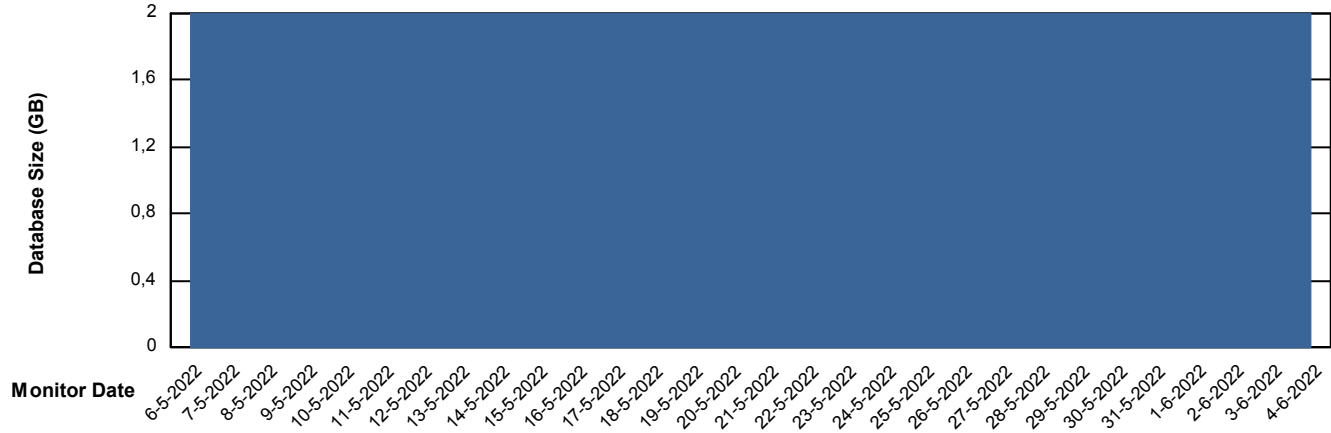

DB Processes Max 0
DB Processes Max 1,000
DB Processes Max 4

Weekly SLA Customer Report

Customer XMX Production
 Database ID 146

DATABASE SIZE XMX_PROD_ABSDB01_PRDB

Database growth over last month

Database Tablespace XMX_PROD_ABSDB01_PRDB

Date	Tablespace Name	Filesize (Gb)	Usedsize (Gb)	Percentage free
4-6-2022	ABSDATA	4	0	90
	INDX	8	0	100
3-6-2022	ABSDATA	4	0	90
	INDX	8	0	100
2-6-2022	ABSDATA	4	0	90
	INDX	8	0	100
1-6-2022	ABSDATA	4	0	90
	INDX	8	0	100
31-5-2022	ABSDATA	4	0	91
	INDX	8	0	100
30-5-2022	ABSDATA	4	0	91
	INDX	8	0	100
29-5-2022	ABSDATA	4	0	91
	INDX	8	0	100