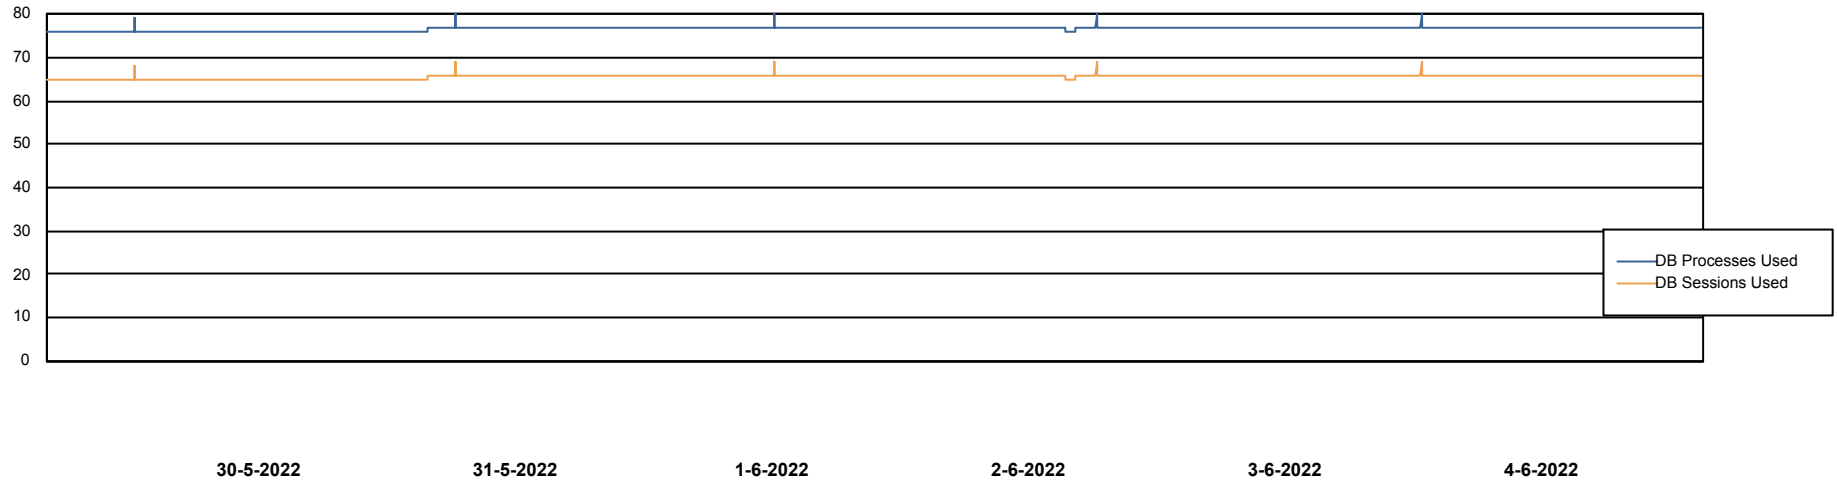

Weekly SLA Customer Report

Customer XMX Production
Database ID 146

Database Performance XMX_PROD_ABSDB01_PRDB

Weekly SLA Customer Report

Customer XMX Production
Database ID 146

Database Performance XMX_PROD_ABSDB02_SBDB

DB Processes Max 0
DB Processes Max 1,000
DB Processes Max 4

Weekly SLA Customer Report

Customer XMX Production
 Database ID 146

DATABASE SIZE XMX_PROD_ABSDB01_PRDB

Database growth over last month

Database Tablespace XMX_PROD_ABSDB01_PRDB