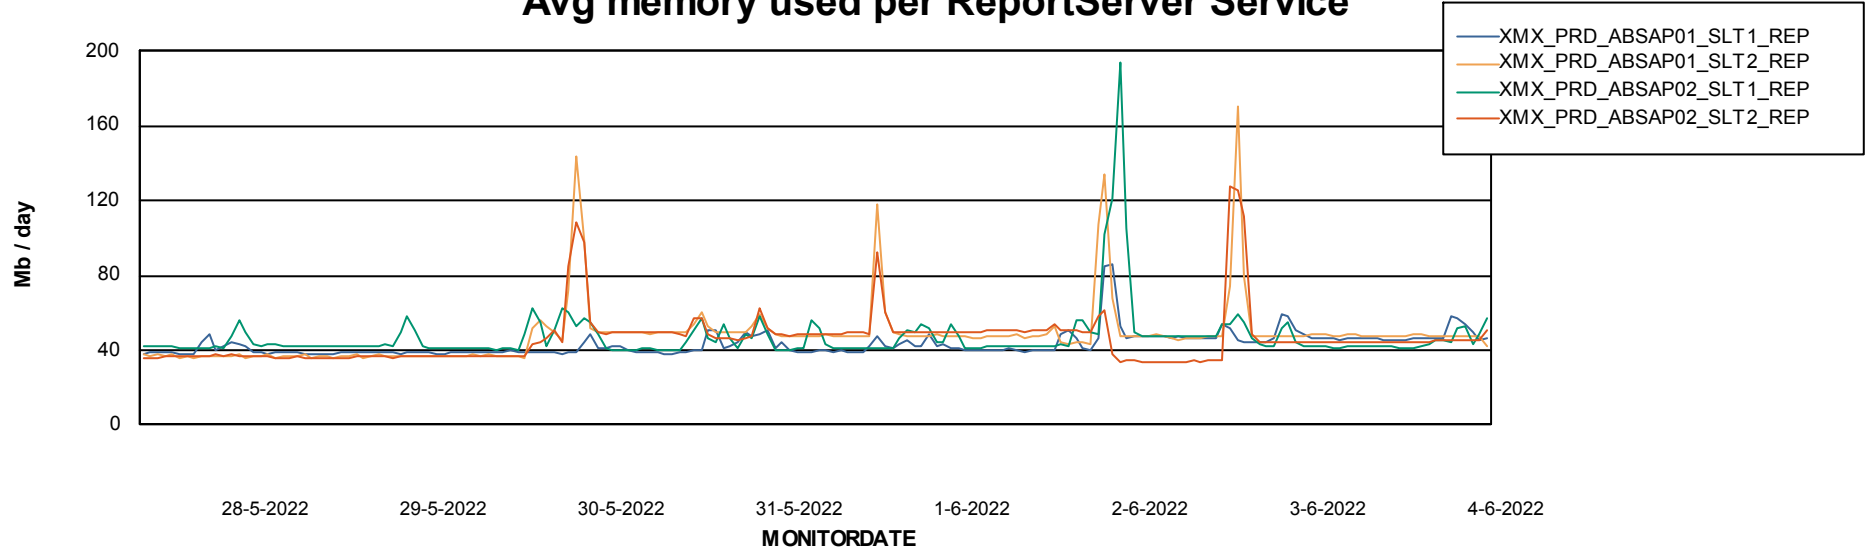

Avg memory used per ABS Server Service

Avg users per day per ABS server

Weekly SLA Customer Report

Customer XMX Production
Database ID 146

ABSSolute Application ReportServer Services

Avg memory used per ReportServer Service

Weekly SLA Customer Report

Customer XMX Production
Database ID 146

ABSSolute Web Component Services

Avg memory used per ABS Web component

Weekly SLA Customer Report

Customer XMX Production
Database ID 146

Disaster per ABS component