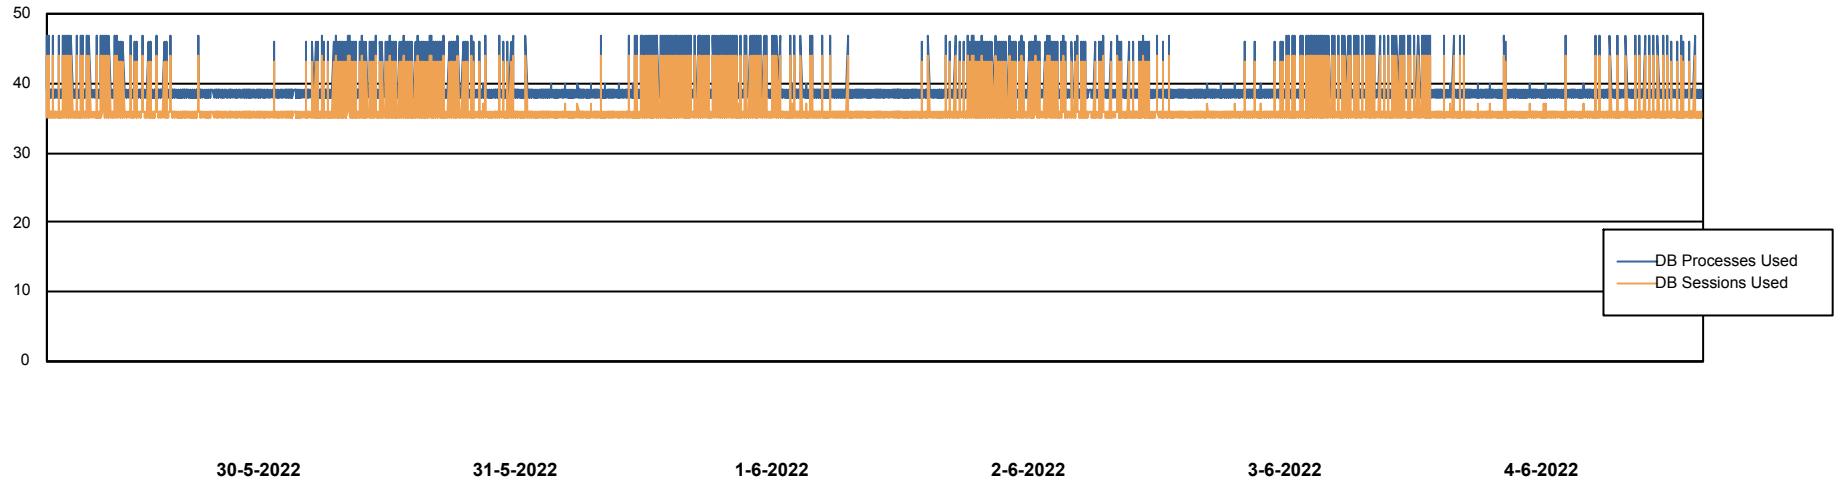

Database Performance VOSDB_Standby

DB Processes Max 1,000