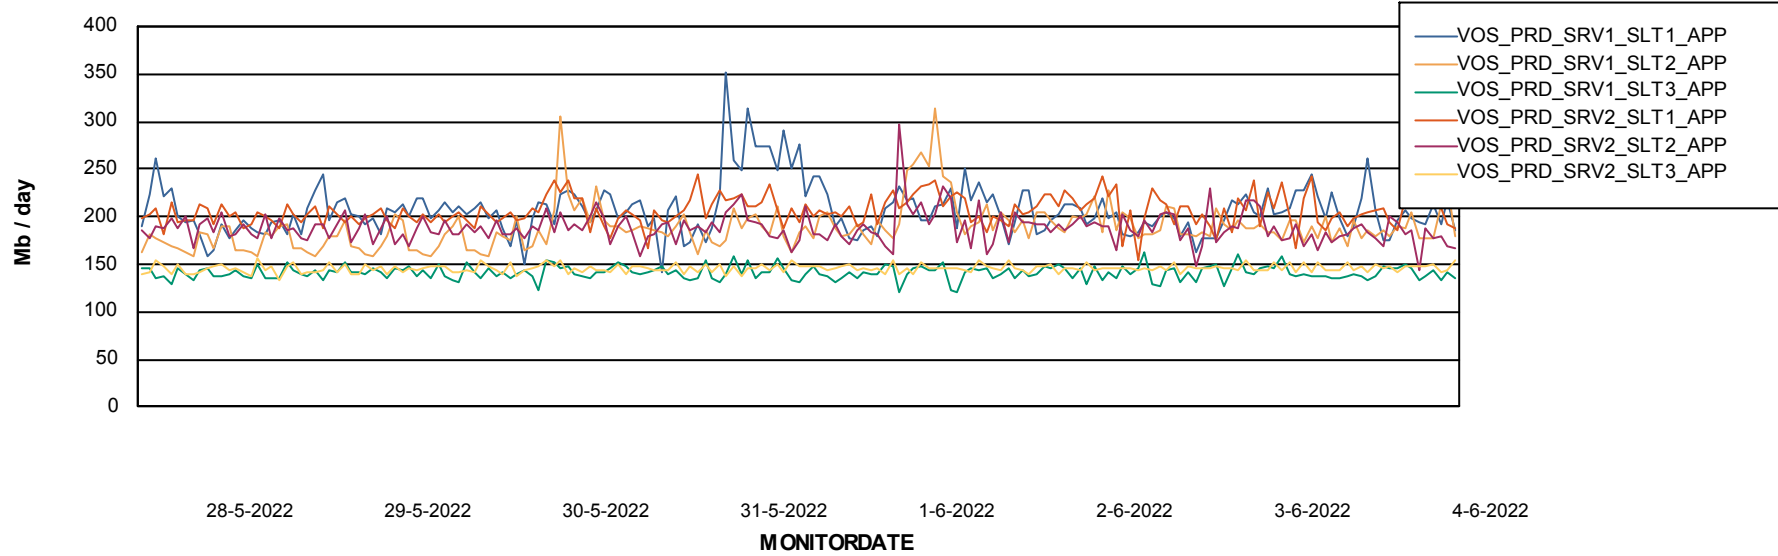

ABSSolute Application Server Services

Avg memory used per ABS Server Service