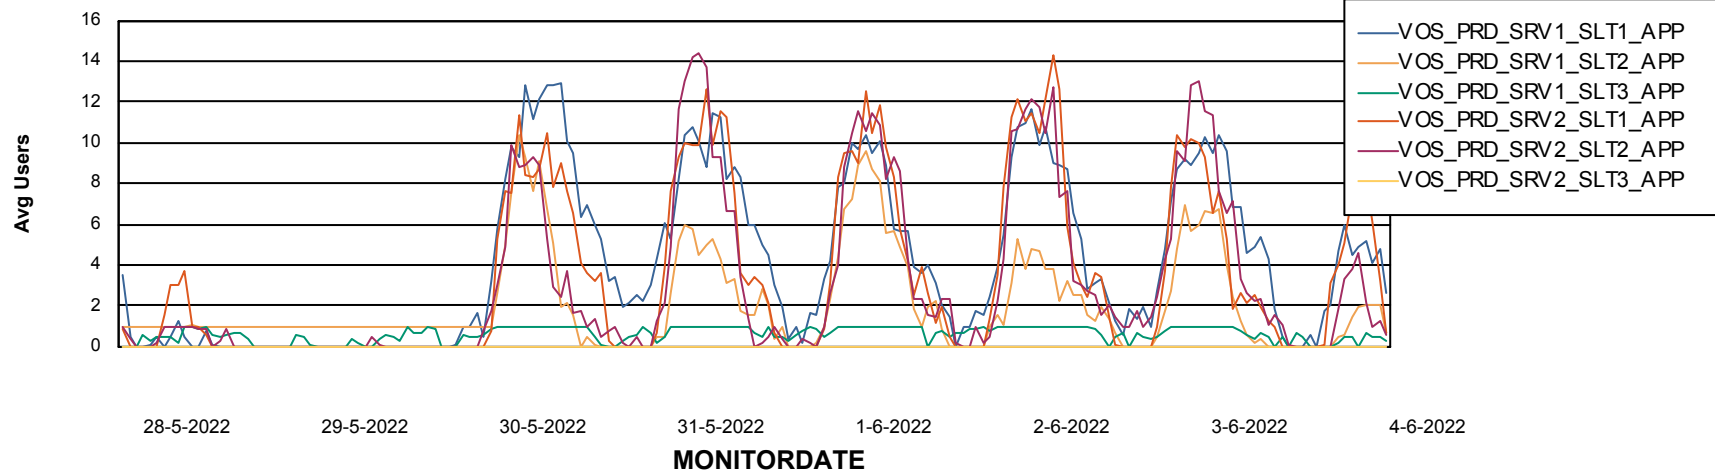

Weekly SLA Customer Report

Customer VOS_Production
Database ID 143

ABSSolute Application Server Services

Avg memory used per ABS Server Service

Avg users per day per ABS server

Weekly SLA Customer Report

Customer VOS_Production
Database ID 143