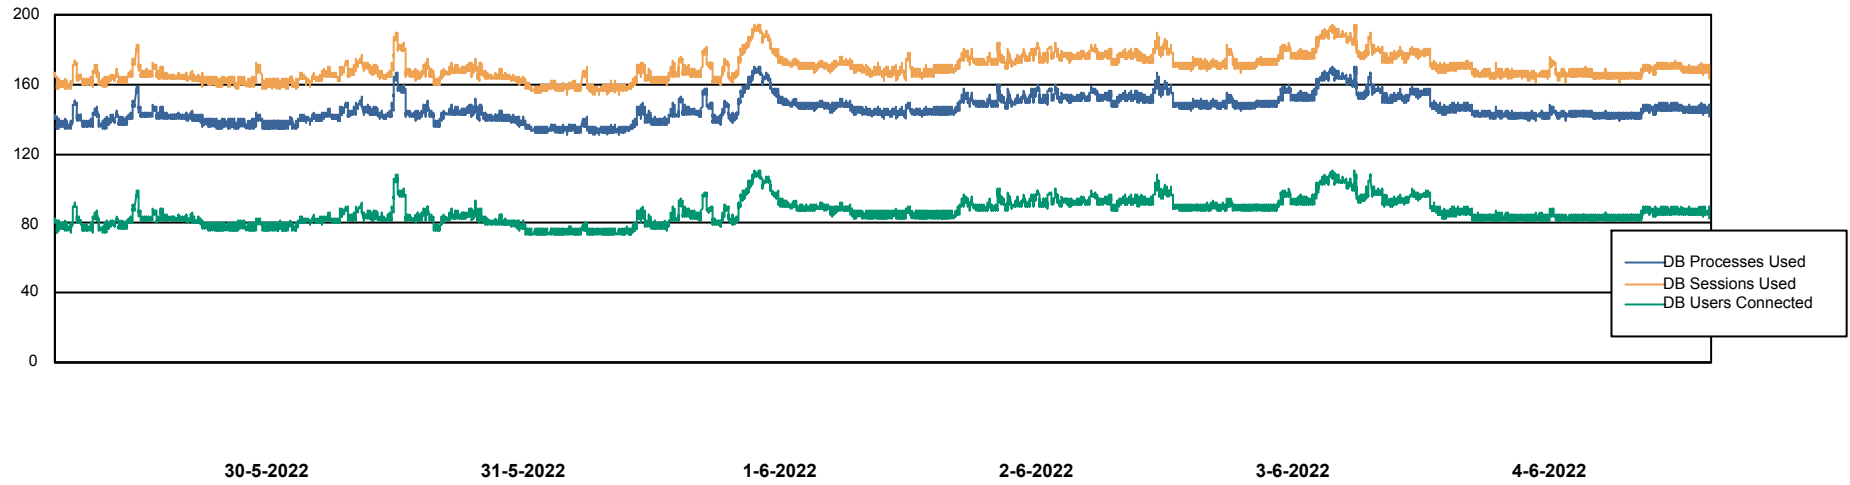

Weekly SLA Customer Report

Customer VOS_Production
Database ID 143

Database Performance VOSDB_BI

Weekly SLA Customer Report

Customer VOS_Production
Database ID 143

Database Performance VOSDB_Production

Weekly SLA Customer Report