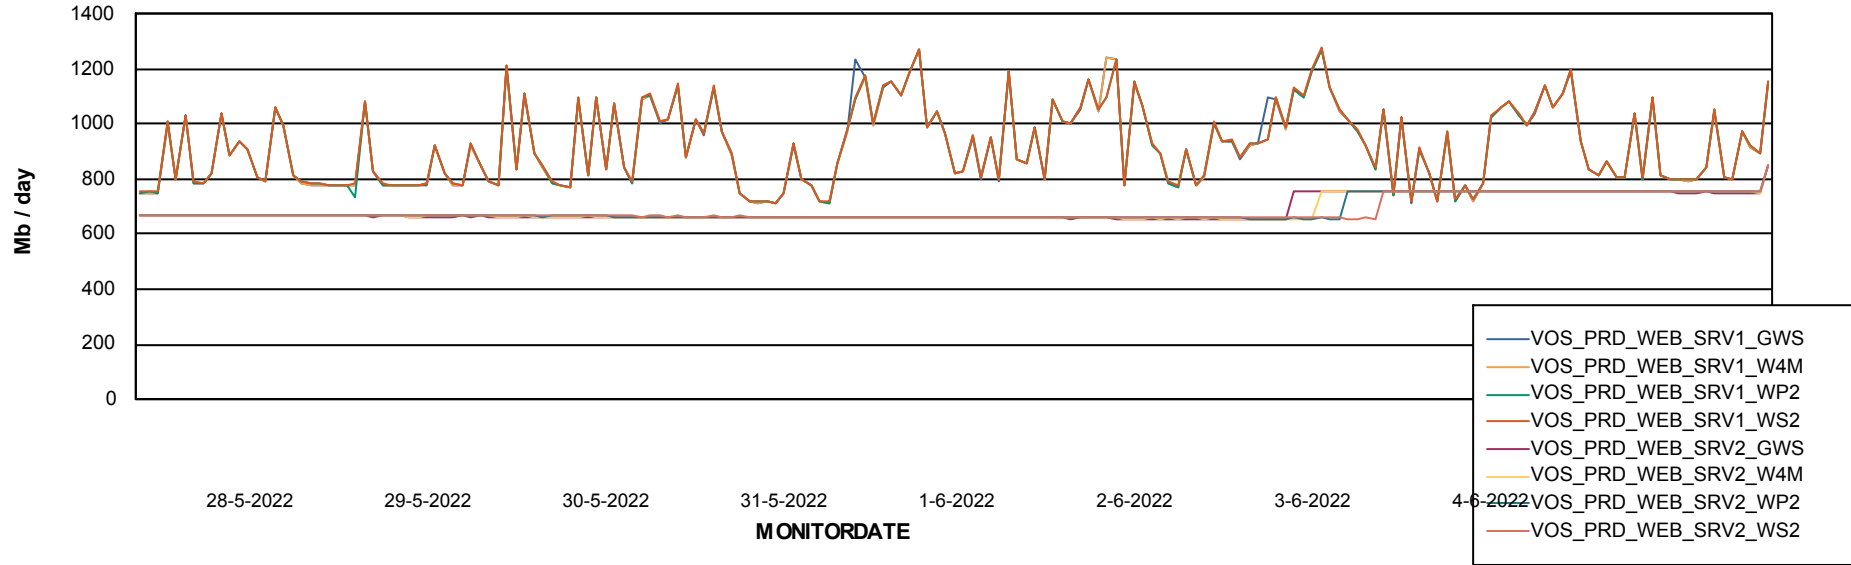

ABSSolute Application ReportServer Services

Avg memory used per ReportServer Service

Weekly SLA Customer Report

Customer VOS_Production
Database ID 143

ABSSolute Web Component Services

Avg memory used per ABS Web component