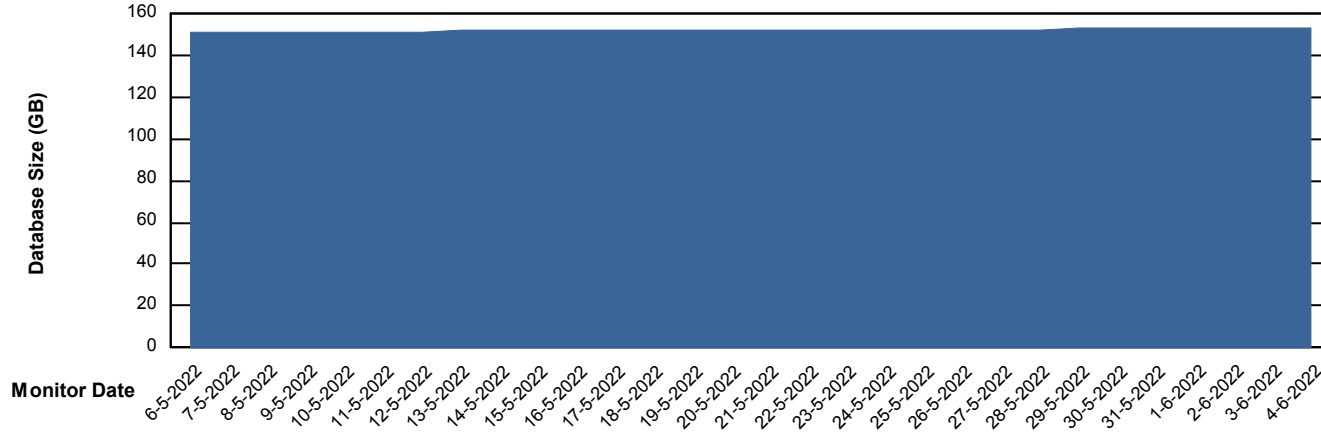

Customer VOS_Production
Database ID 143

Database Performance VOSDB_Standby

DB Processes Max 1,000

Weekly SLA Customer Report

Customer VOS_Production
Database ID 143

DATABASE SIZE VOSDB_BI

Database growth over last month