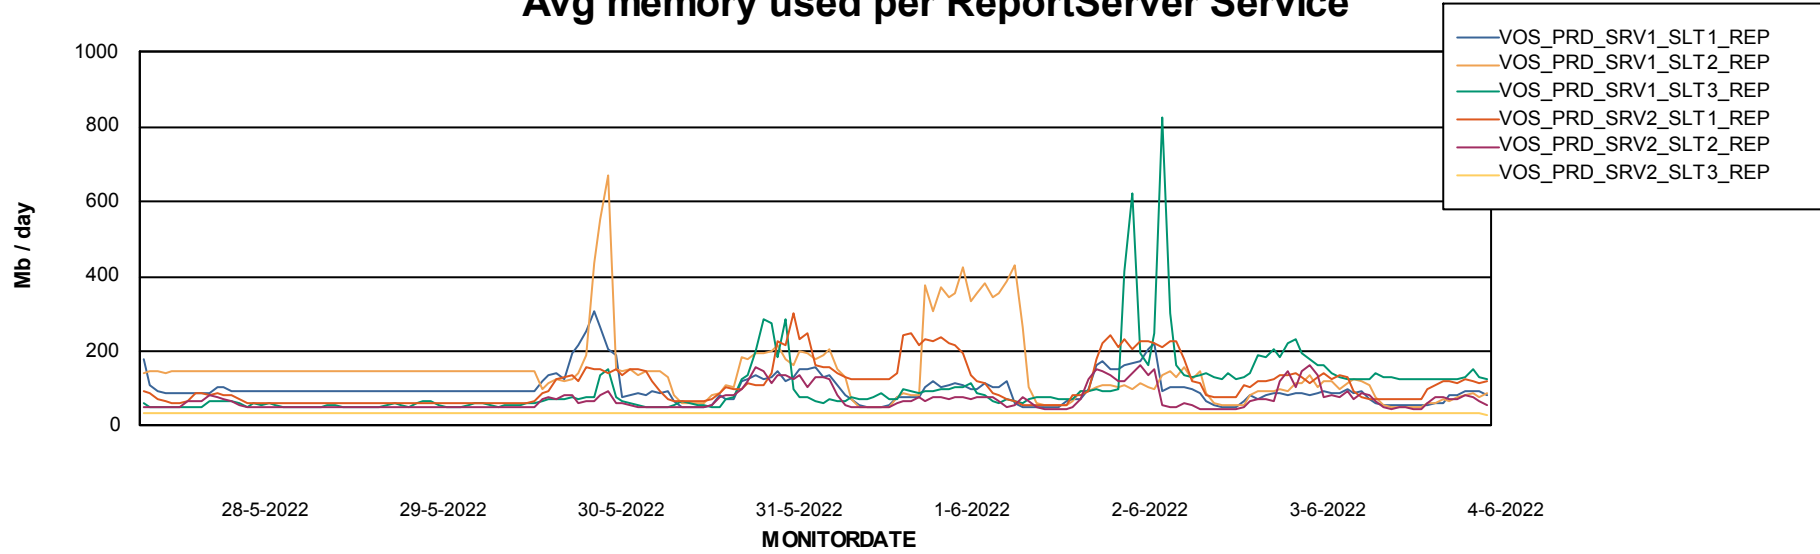

ABSSolute Application ReportServer Services

Avg memory used per ReportServer Service