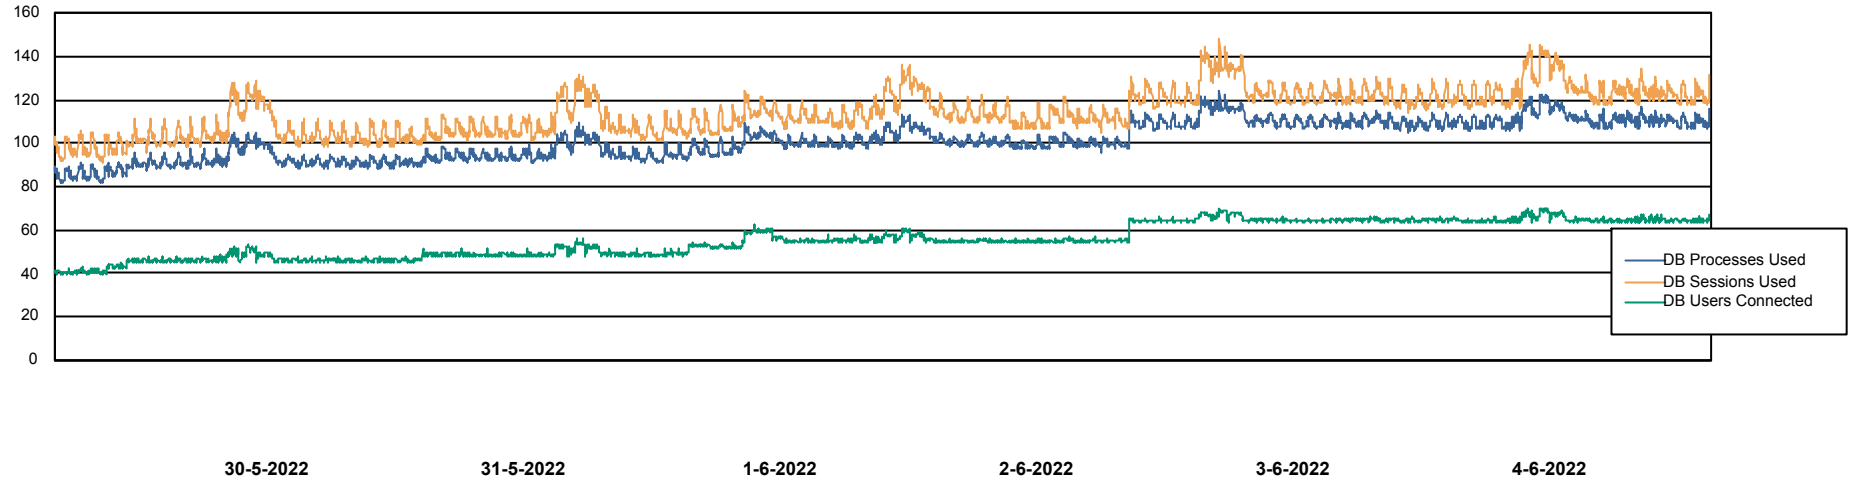

Database Performance VOSDB_BI