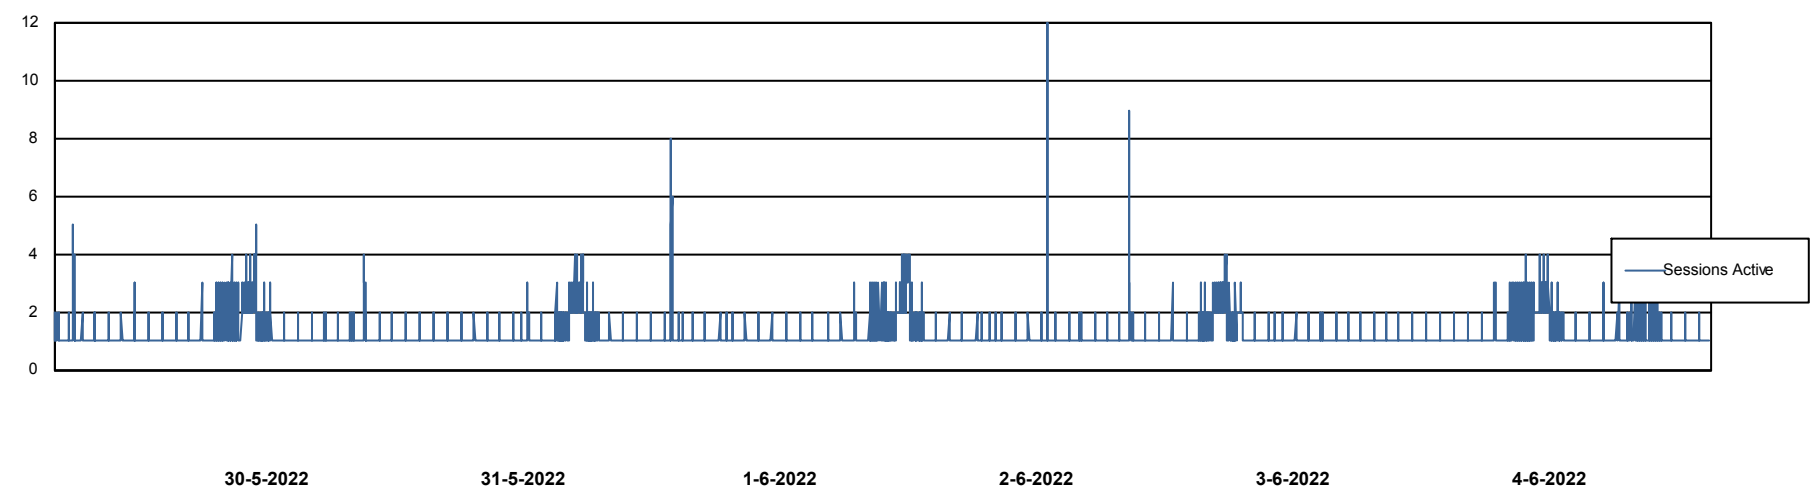

Database Performance VOSDB_BI