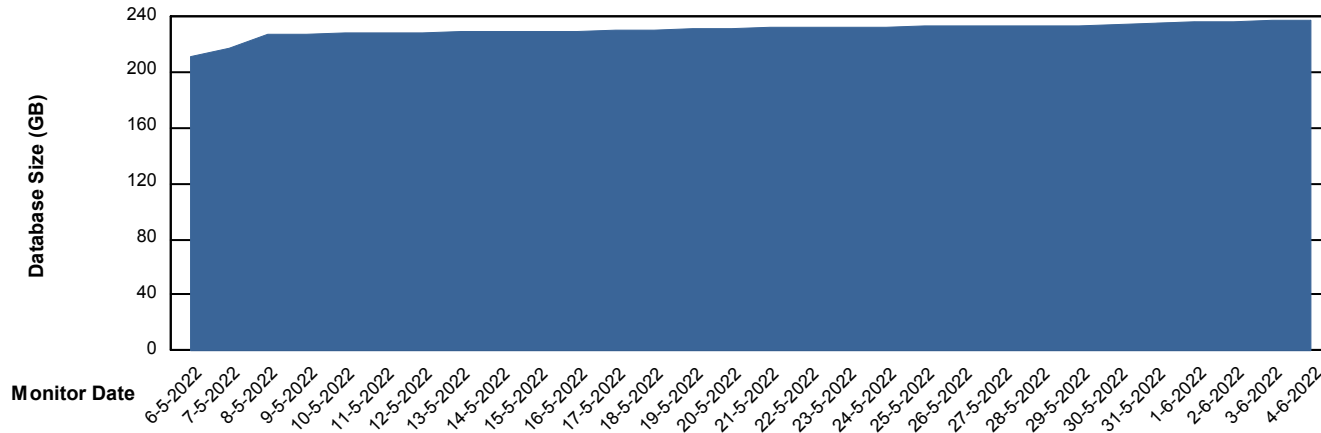

DATABASE SIZE VOSDB_Production

Database growth over last month