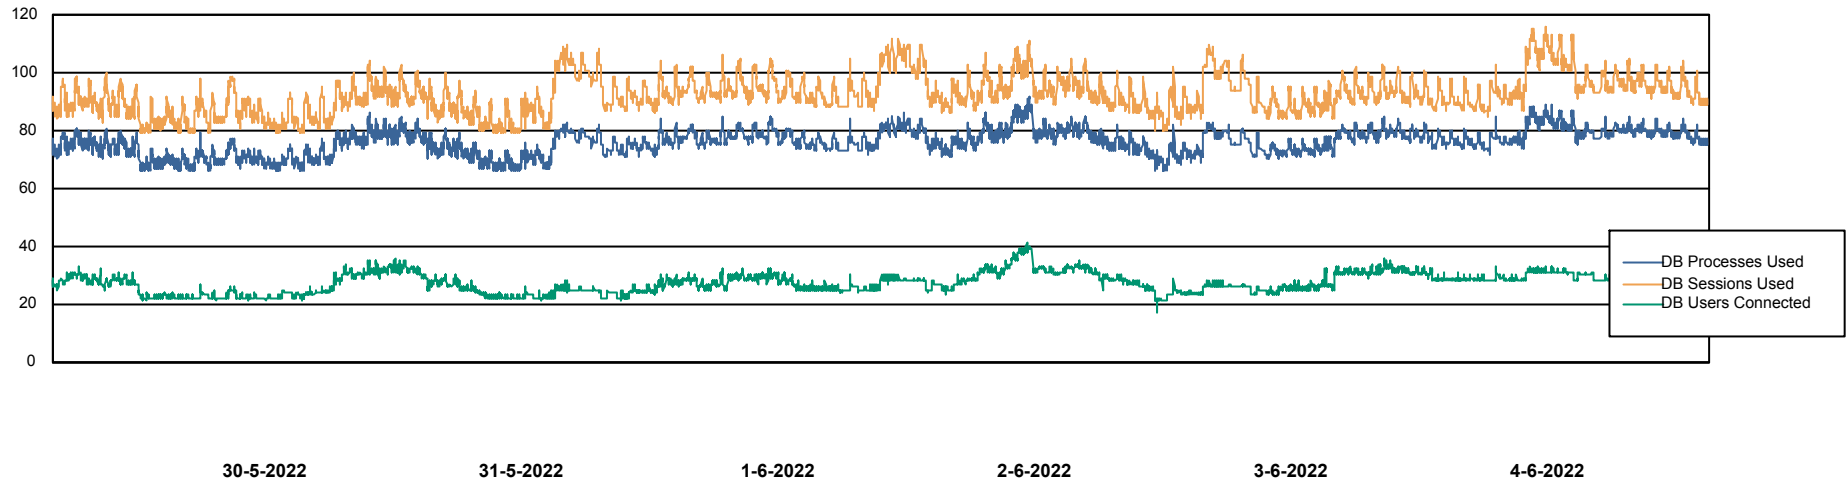

Weekly SLA Customer Report

Customer VEN_Production
Database ID 35

Harddisk Usage VEN_PRD_VENABS08_BI

	Free disk space on C: (%)	Total disk space on C: (Gb)	Used disk space on C: (Gb)	Free disk space on D: (%)	Total disk space on D: (Gb)	Used disk space on D: (Gb)
4-6-2022	46	102	55	22	601	467
3-6-2022	46	102	55	23	601	465
2-6-2022	46	102	55	23	601	465
1-6-2022	46	102	55	23	601	465
31-5-2022	47	102	54	23	601	465
30-5-2022	46	102	55	23	601	465
29-5-2022	46	102	55	23	601	464

Weekly SLA Customer Report

Customer VEN_Production
Database ID 35

Database Performance VENDB_Production

Weekly SLA Customer Report

Customer VEN_Production
Database ID 35

Database Performance VENDB_Standby

DB Processes Max 300