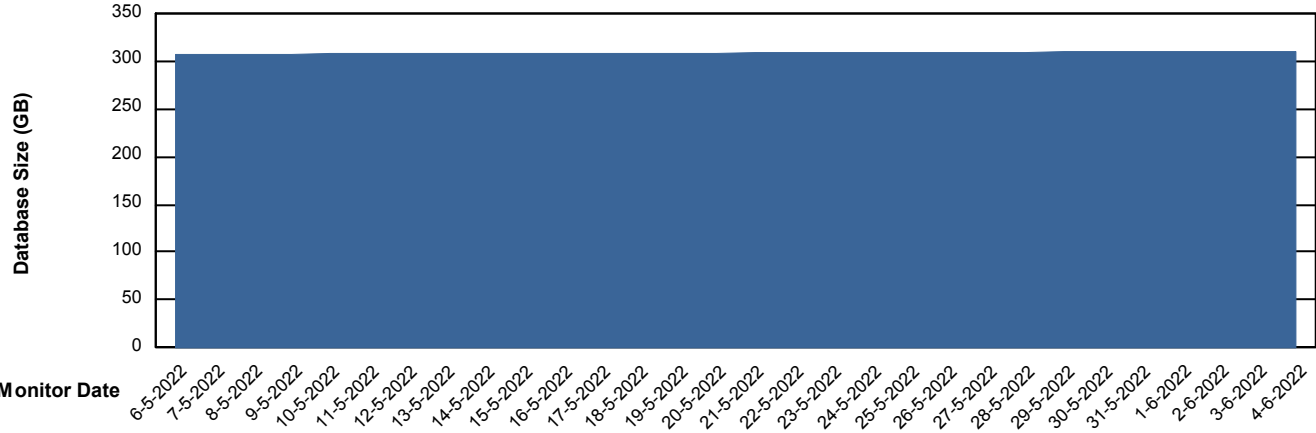

Weekly SLA Customer Report

Customer VEN_Production
Database ID 35

Database Performance VENDB_Production

Weekly SLA Customer Report

Customer VEN_Production
Database ID 35

Database Performance VENDB_Standby

DB Processes Max 300

Weekly SLA Customer Report

Customer VEN_Production
 Database ID 35

DATABASE SIZE VENDB_Production

Database growth over last month

Database Tablespace VENDB_Production

Date	Tablespace Name	Filesize (Gb)	Usedsize (Gb)	Percentage free
4-6-2022	ABSDATA	192	157	18
	INDX	177	144	18
3-6-2022	ABSDATA	192	156	19
	INDX	177	144	19
2-6-2022	ABSDATA	192	156	19
	INDX	177	144	19
1-6-2022	ABSDATA	192	156	19
	INDX	177	144	19
31-5-2022	ABSDATA	192	156	19
	INDX	177	144	19
30-5-2022	ABSDATA	192	156	19
	INDX	177	144	19
29-5-2022	ABSDATA	186	156	16
	INDX	173	144	17