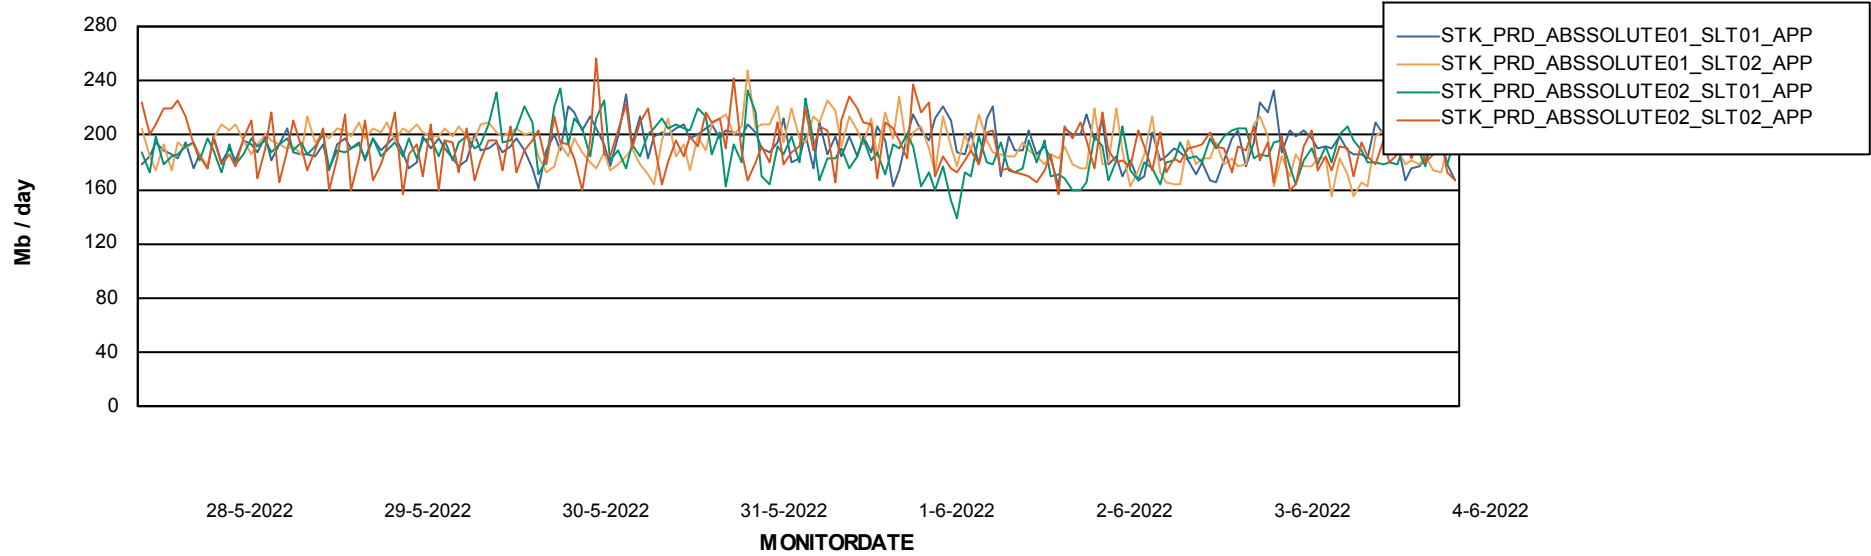

ABSSolute Application Server Services

Avg memory used per ABS Server Service