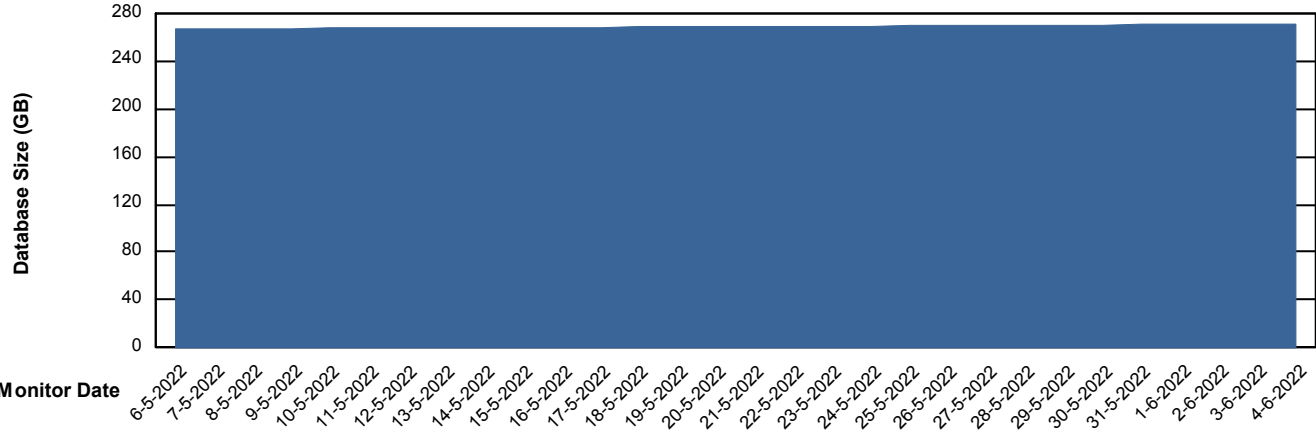

DATABASE SIZE STKDB_Production

Database growth over last month