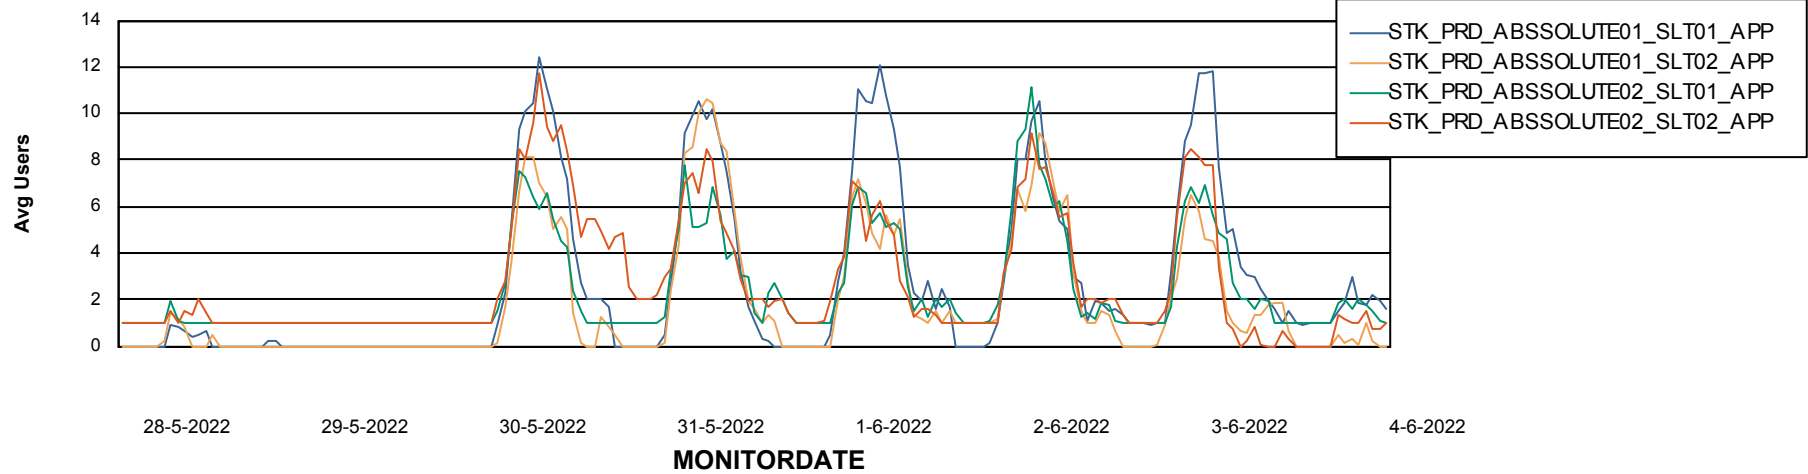

Avg users per day per ABS server