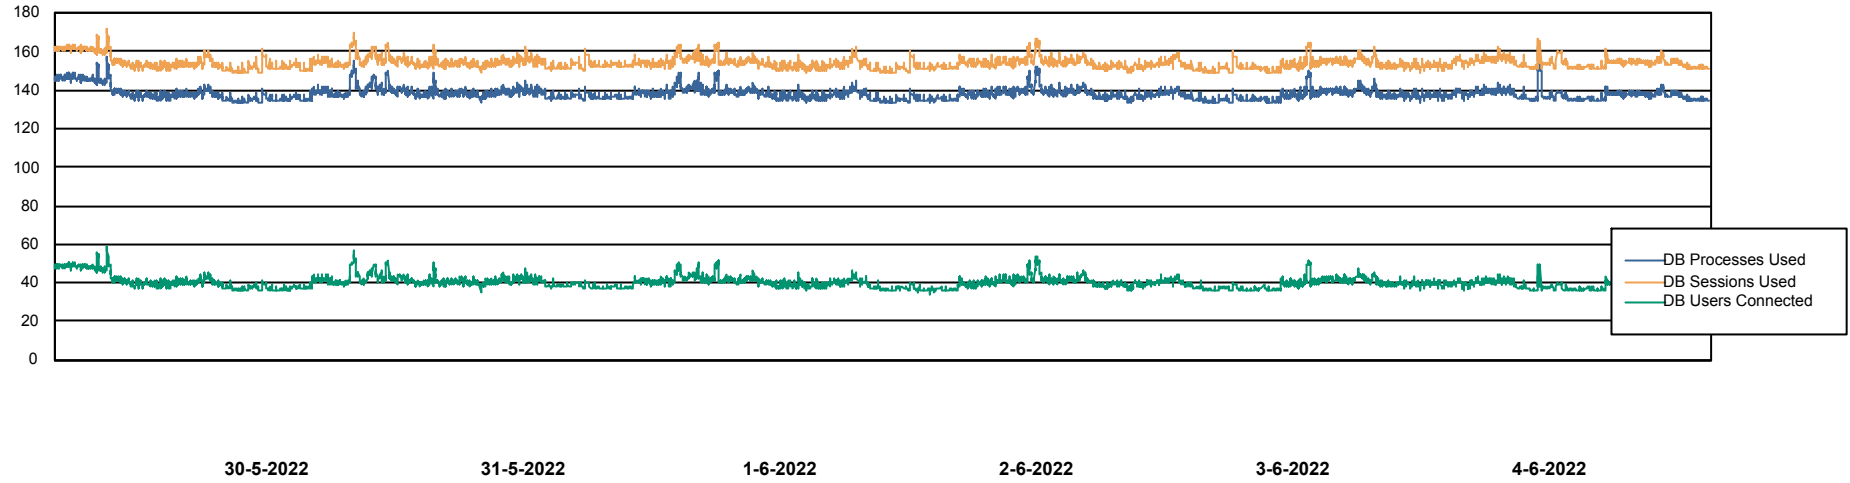

Database Performance STKDB_Production