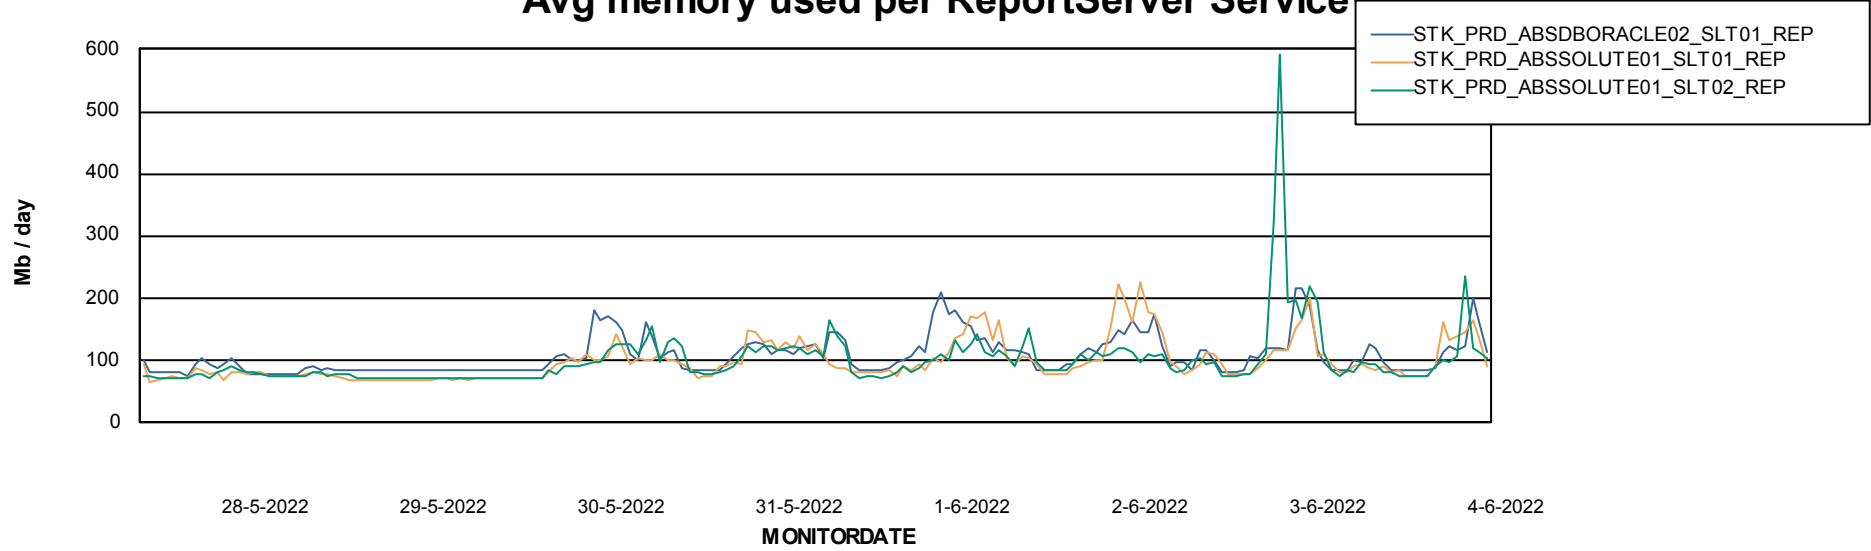

ABSSolute Application ReportServer Services

Avg memory used per ReportServer Service