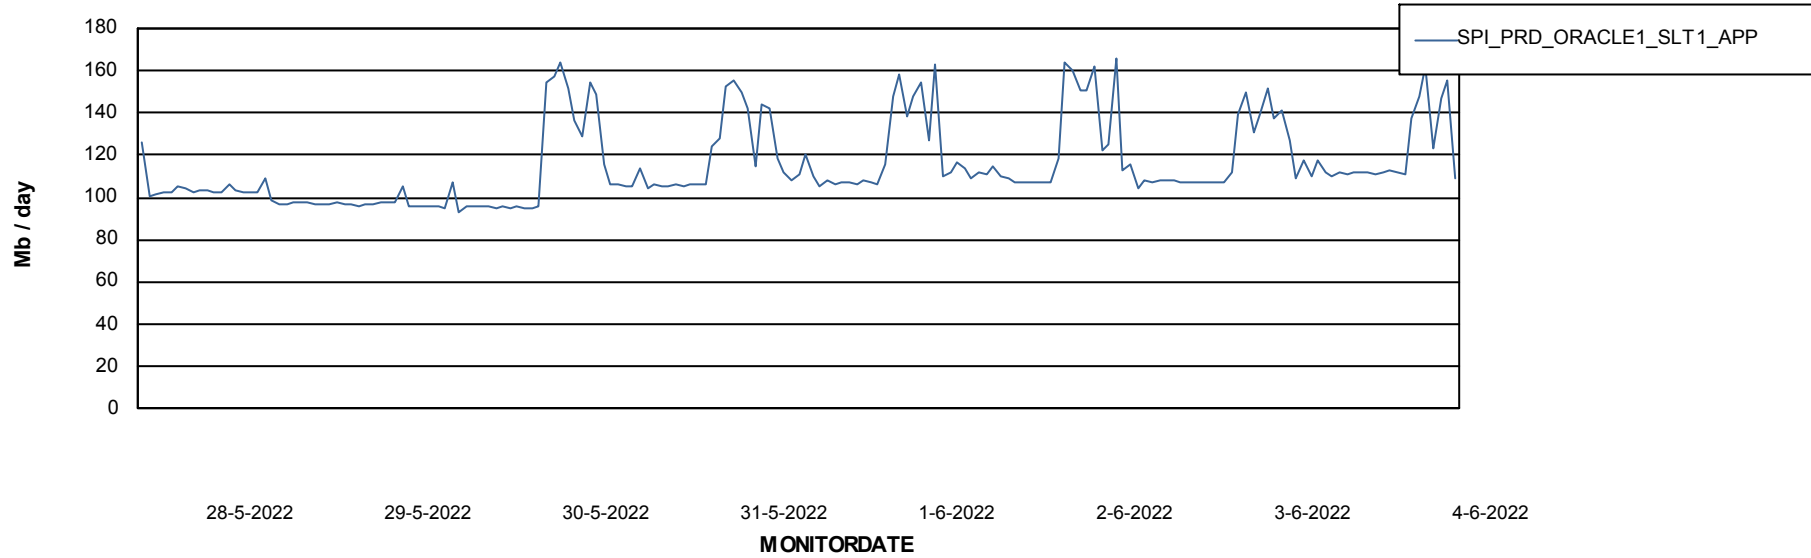

Weekly SLA Customer Report

Customer SPI_Production
Database ID 49

Database Performance SPIDB_Production

DB Processes Max 500

Weekly SLA Customer Report

Customer SPI_Production
Database ID 49

Database Performance SPIDB_Standby

DB Processes Max 500

Weekly SLA Customer Report

Customer SPI_Production
 Database ID 49

DATABASE SIZE SPIDB_Production

Database growth over last month

Database Tablespace SPIDB_Production

Date	Tablespace Name	Filesize (Gb)	Usedsize (Gb)	Percentage free
4-6-2022	ABSDATA	5	2	51
	INDX	8	4	50
3-6-2022	ABSDATA	5	2	51
	INDX	8	4	50
2-6-2022	ABSDATA	5	2	51
	INDX	8	4	50
1-6-2022	ABSDATA	5	2	51
	INDX	8	4	50
31-5-2022	ABSDATA	5	2	51
	INDX	8	4	50
30-5-2022	ABSDATA	5	2	51
	INDX	8	4	50
29-5-2022	ABSDATA	5	2	51
	INDX	8	4	50

Weekly SLA Customer Report

Customer SPI_Production
Database ID 49

ABSSolute Application Server Services

Avg memory used per ABS Server Service

Avg users per day per ABS server

Weekly SLA Customer Report

Customer SPI_Production
Database ID 49