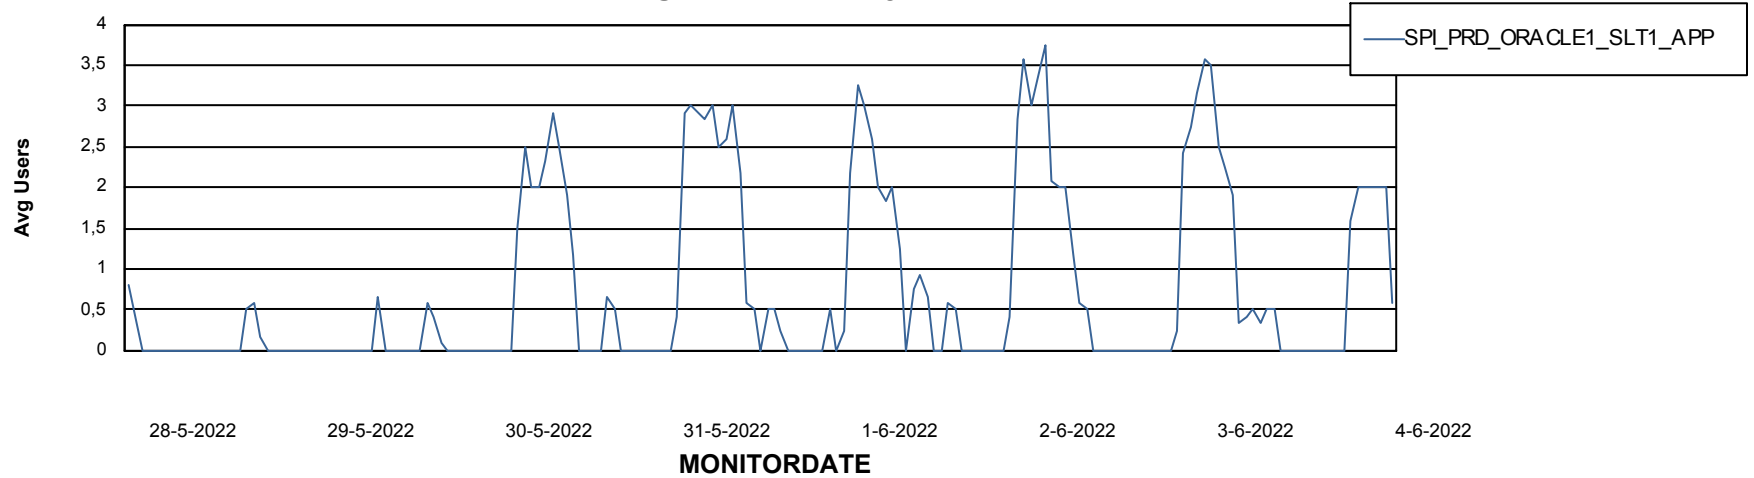

Weekly SLA Customer Report

Customer SPI_Production
Database ID 49

ABSSolute Application Server Services

Avg memory used per ABS Server Service

Avg users per day per ABS server

Weekly SLA Customer Report

Customer SPI_Production
Database ID 49