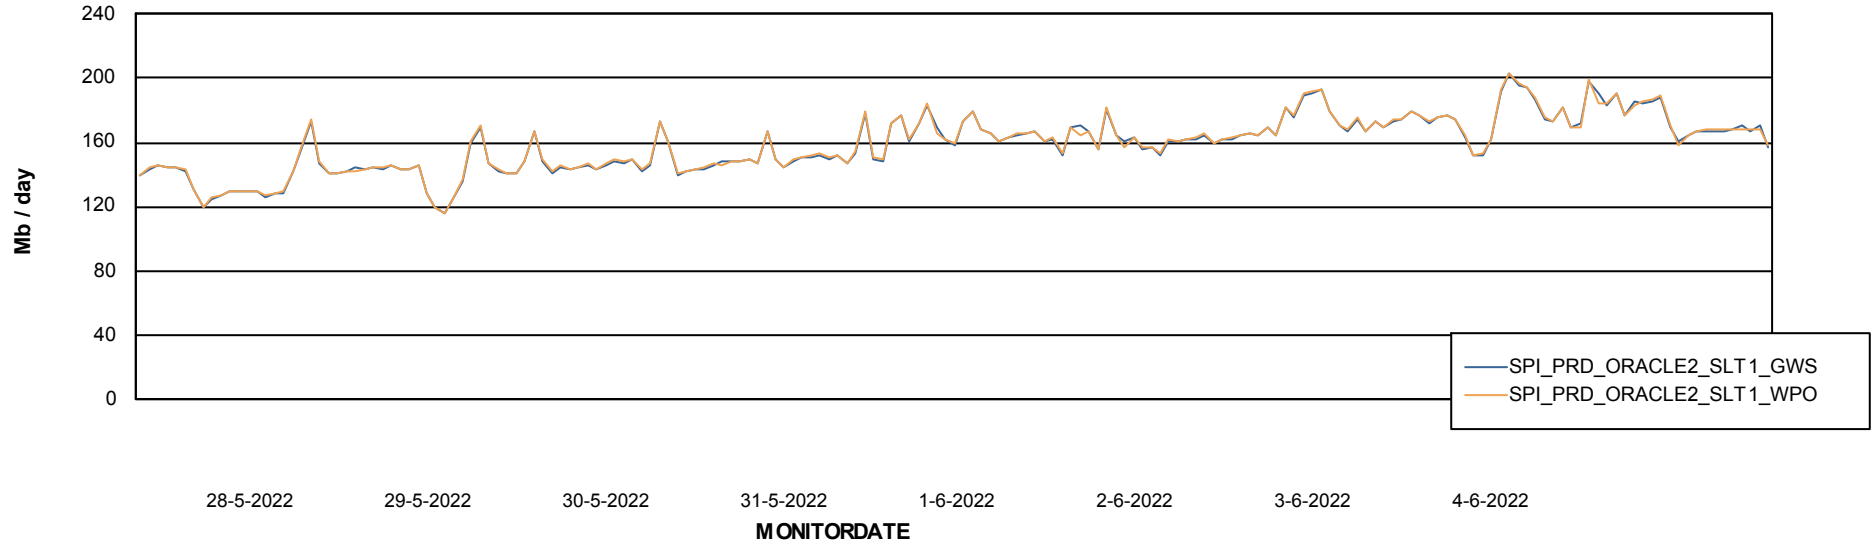

ABSSolute Application ReportServer Services

Avg memory used per ReportServer Service

Weekly SLA Customer Report

Customer SPI_Production
Database ID 49

ABSSolute Web Component Services

Avg memory used per ABS Web component