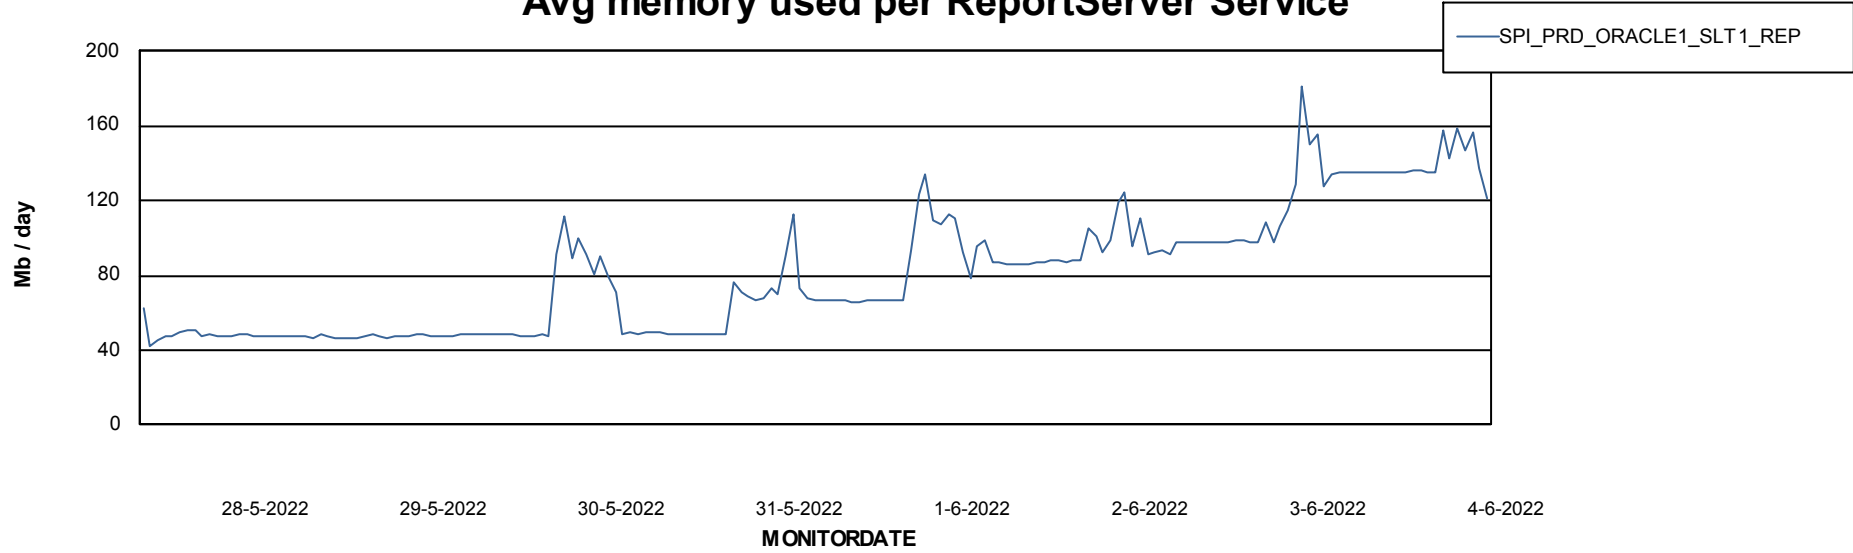

ABSSolute Application ReportServer Services

Avg memory used per ReportServer Service