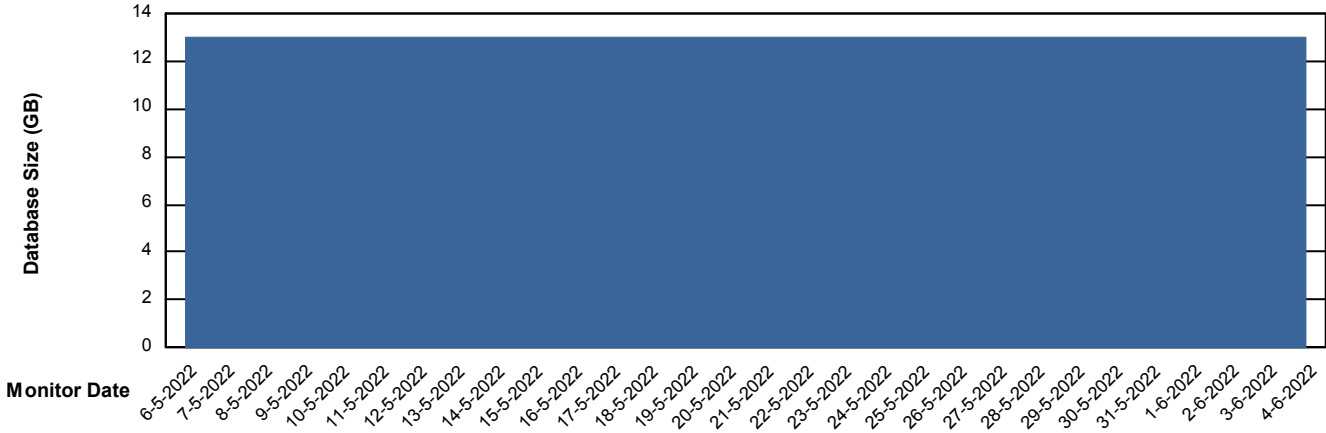

DB Processes Max 500

Weekly SLA Customer Report

Customer SPI_Production
 Database ID 49

DATABASE SIZE SPIDB_Production

Database growth over last month

Database Tablespace SPIDB_Production

Date	Tablespace Name	Filesize (Gb)	Usedsize (Gb)	Percentage free
4-6-2022	ABSDATA	5	2	51
	INDX	8	4	50
3-6-2022	ABSDATA	5	2	51
	INDX	8	4	50
2-6-2022	ABSDATA	5	2	51
	INDX	8	4	50
1-6-2022	ABSDATA	5	2	51
	INDX	8	4	50
31-5-2022	ABSDATA	5	2	51
	INDX	8	4	50
30-5-2022	ABSDATA	5	2	51
	INDX	8	4	50
29-5-2022	ABSDATA	5	2	51
	INDX	8	4	50