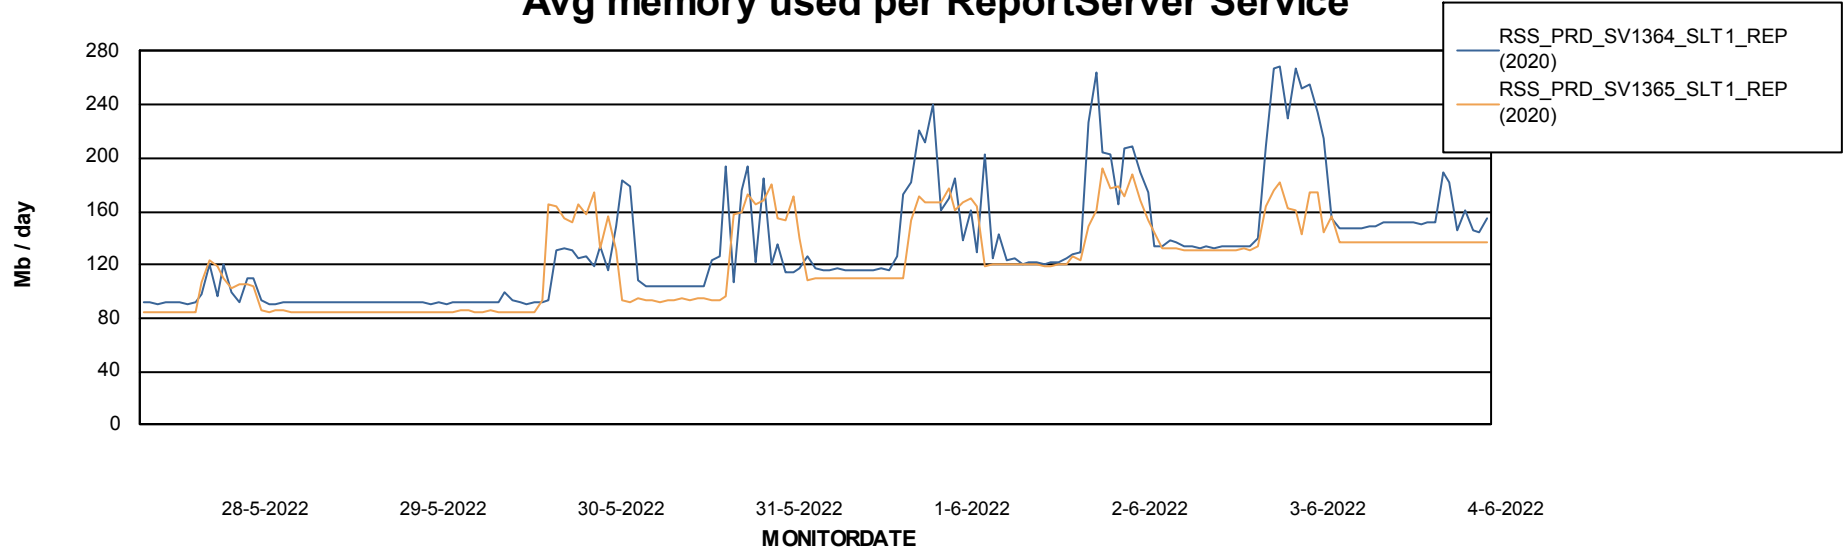

ABSSolute Application ReportServer Services

Avg memory used per ReportServer Service