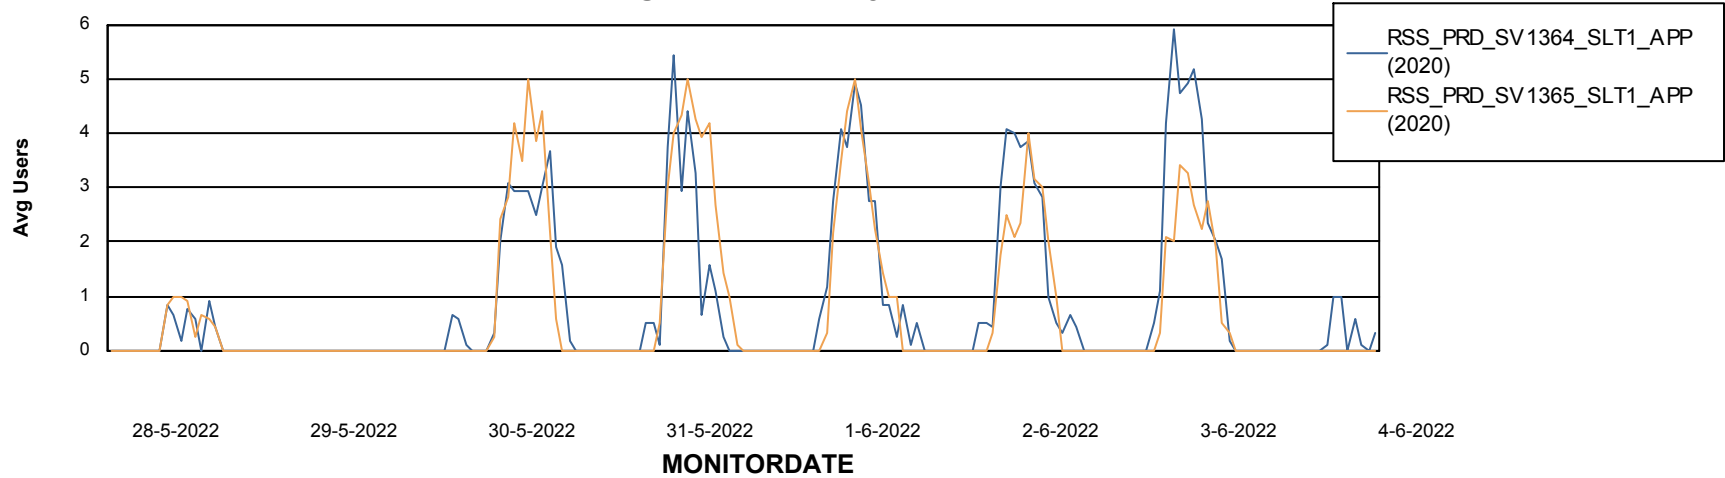

Weekly SLA Customer Report

Customer RSS Production
Database ID 52

ABSSolute Application Server Services

Avg memory used per ABS Server Service

Avg users per day per ABS server

Weekly SLA Customer Report

Customer RSS Production
Database ID 52