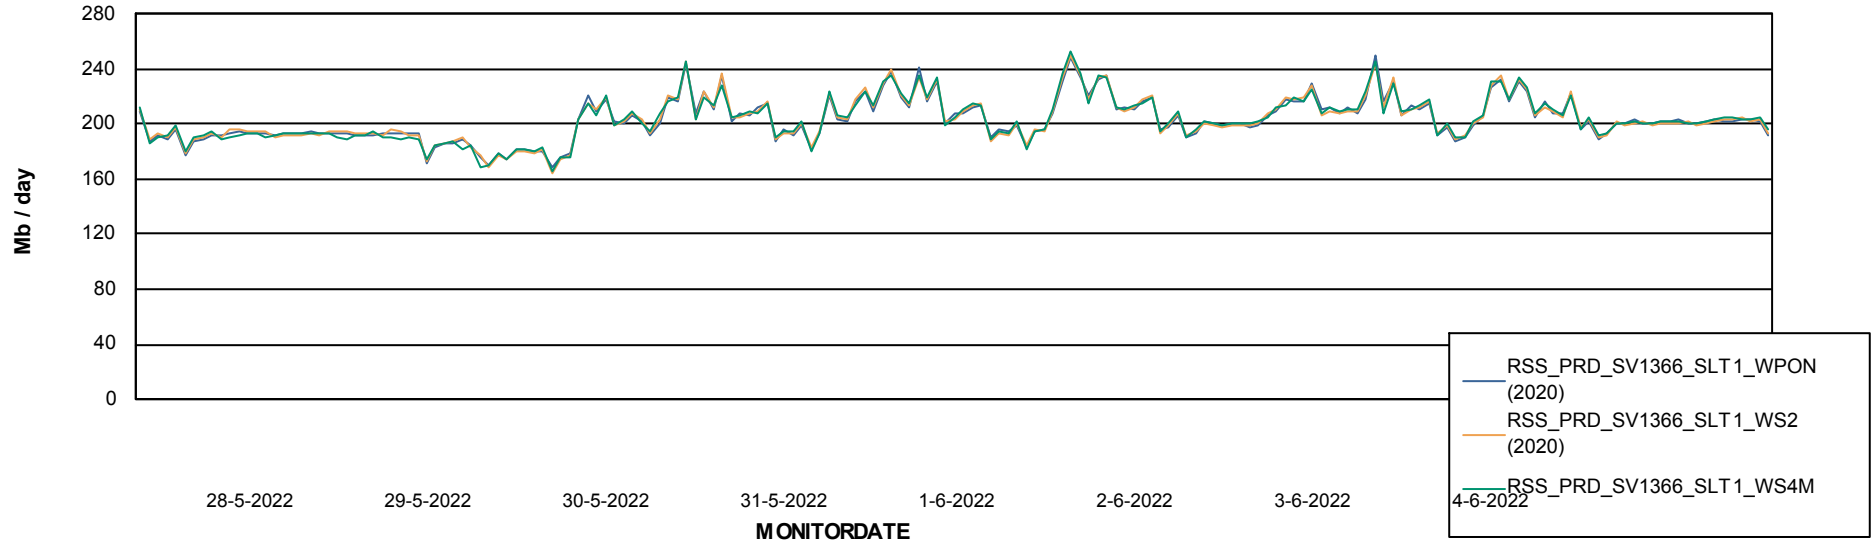

ABSSolute Application ReportServer Services

Avg memory used per ReportServer Service

Weekly SLA Customer Report

Customer RSS Production
Database ID 52

ABSSolute Web Component Services

Avg memory used per ABS Web component