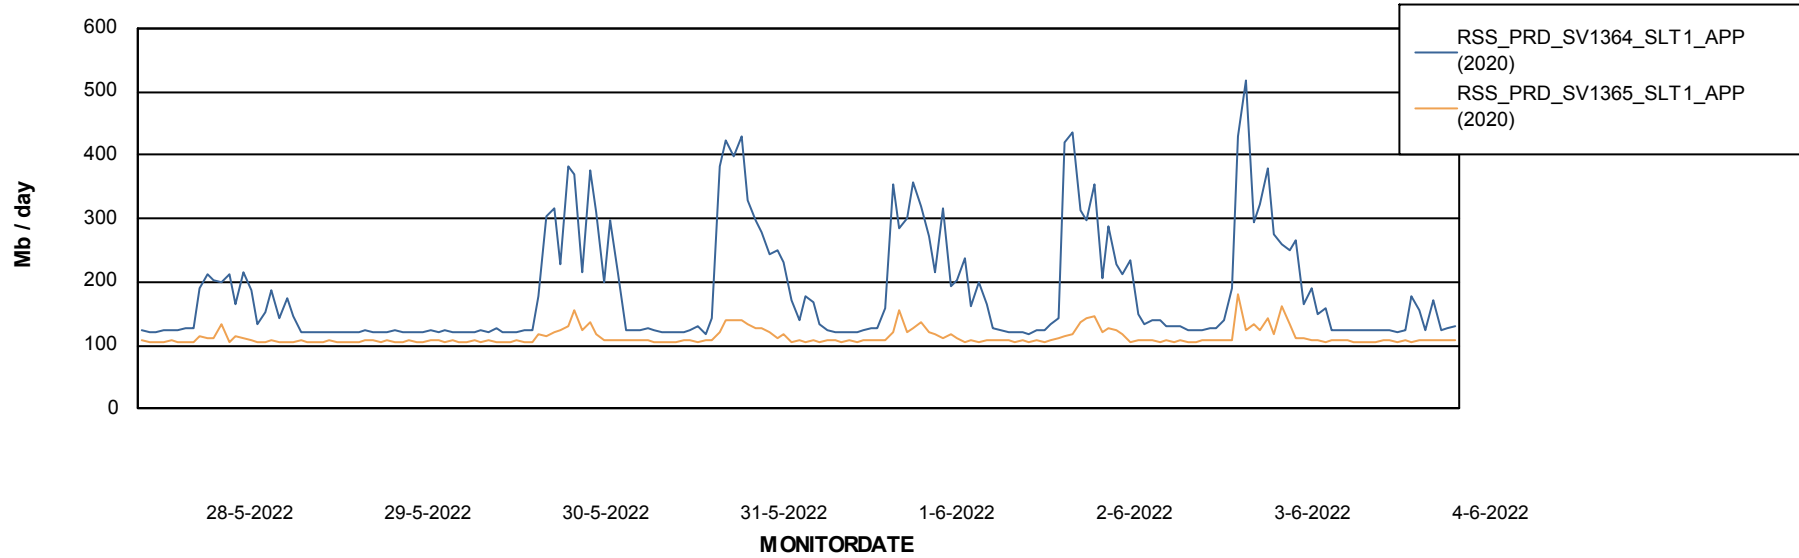

Database Tablespace RSS_DB_Primary (2020)

Date	Tablespace Name	Filesize (Gb)	Usedsize (Gb)	Percentage free
4-6-2022	ABSDATA	47	38	19
	INDX	55	44	20
3-6-2022	ABSDATA	47	38	19
	INDX	55	44	20
2-6-2022	ABSDATA	47	38	19
	INDX	55	44	20
1-6-2022	ABSDATA	47	38	19
	INDX	55	44	20
31-5-2022	ABSDATA	47	38	19
	INDX	55	44	20
30-5-2022	ABSDATA	47	38	19
	INDX	55	44	20
29-5-2022	ABSDATA	47	38	19
	INDX	55	44	20

Weekly SLA Customer Report

Customer RSS Production
Database ID 52

ABSSolute Application Server Services

Avg memory used per ABS Server Service

Avg users per day per ABS server

Weekly SLA Customer Report

Customer RSS Production
Database ID 52