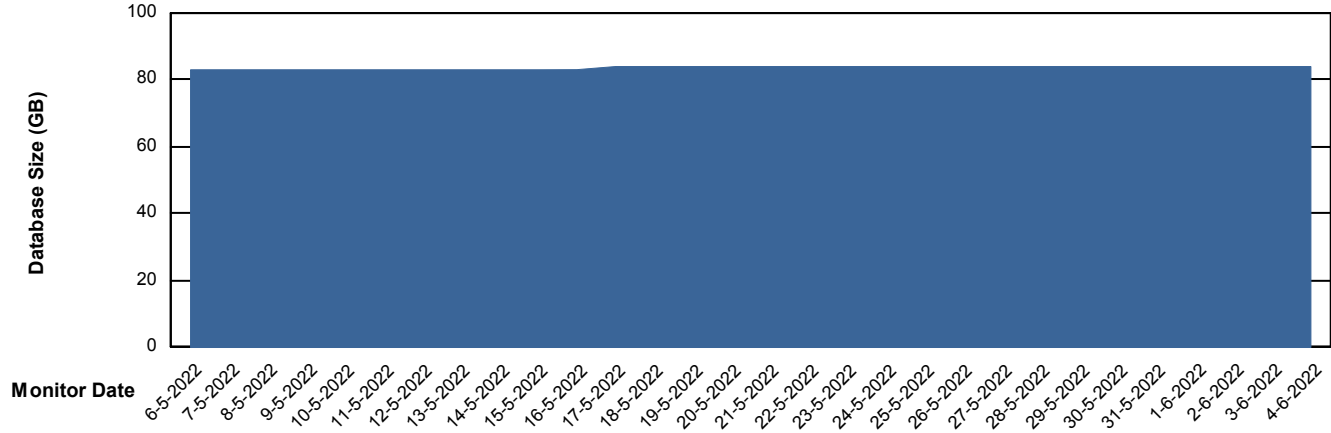

Database Performance RSS_DB_Standby (2020)

DB Processes Max 300
DB Sessions Max 472

Weekly SLA Customer Report

Customer RSS Production
 Database ID 52

DATABASE SIZE RSS_DB_Primary (2020)

Database growth over last month