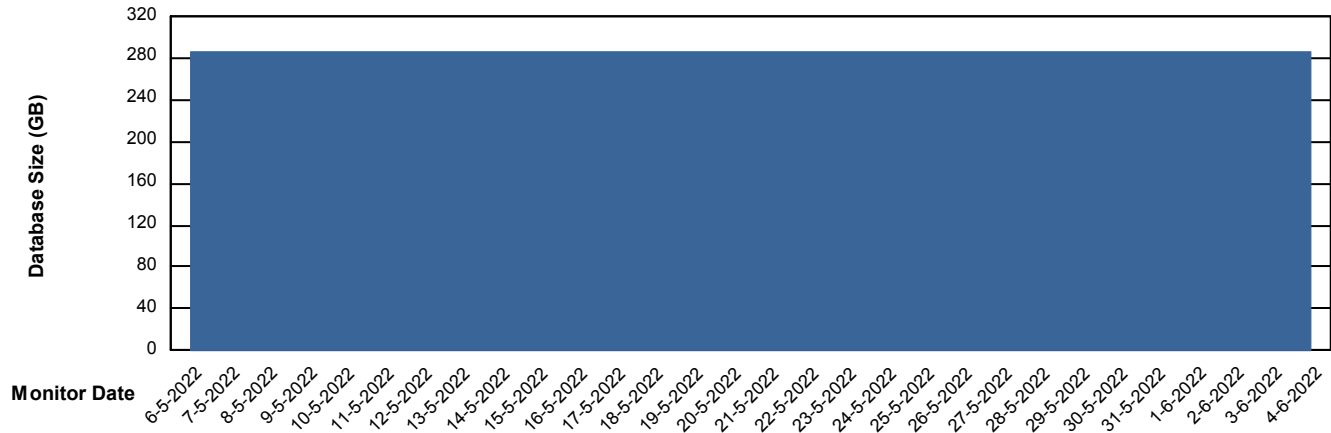

DATABASE SIZE PHSDB_Test

Database growth over last month