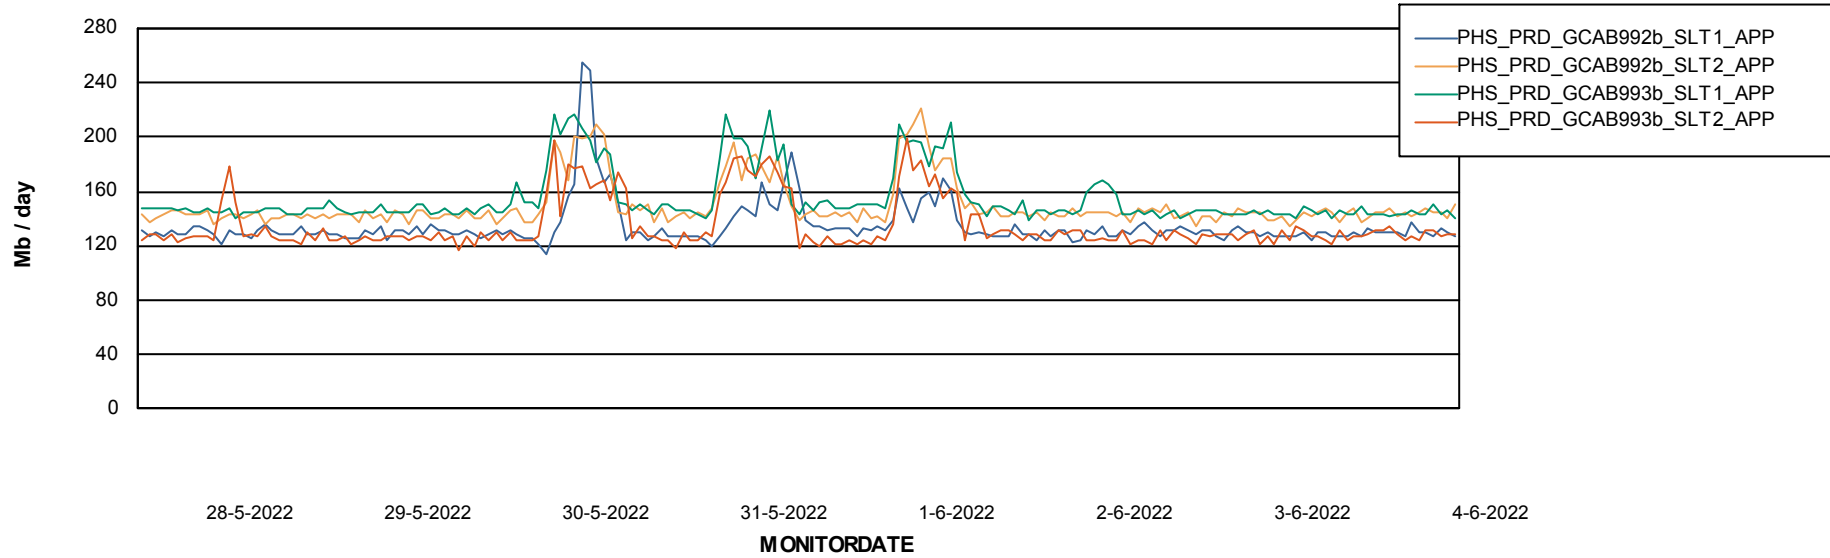

ABSSolute Application Server Services

Avg memory used per ABS Server Service