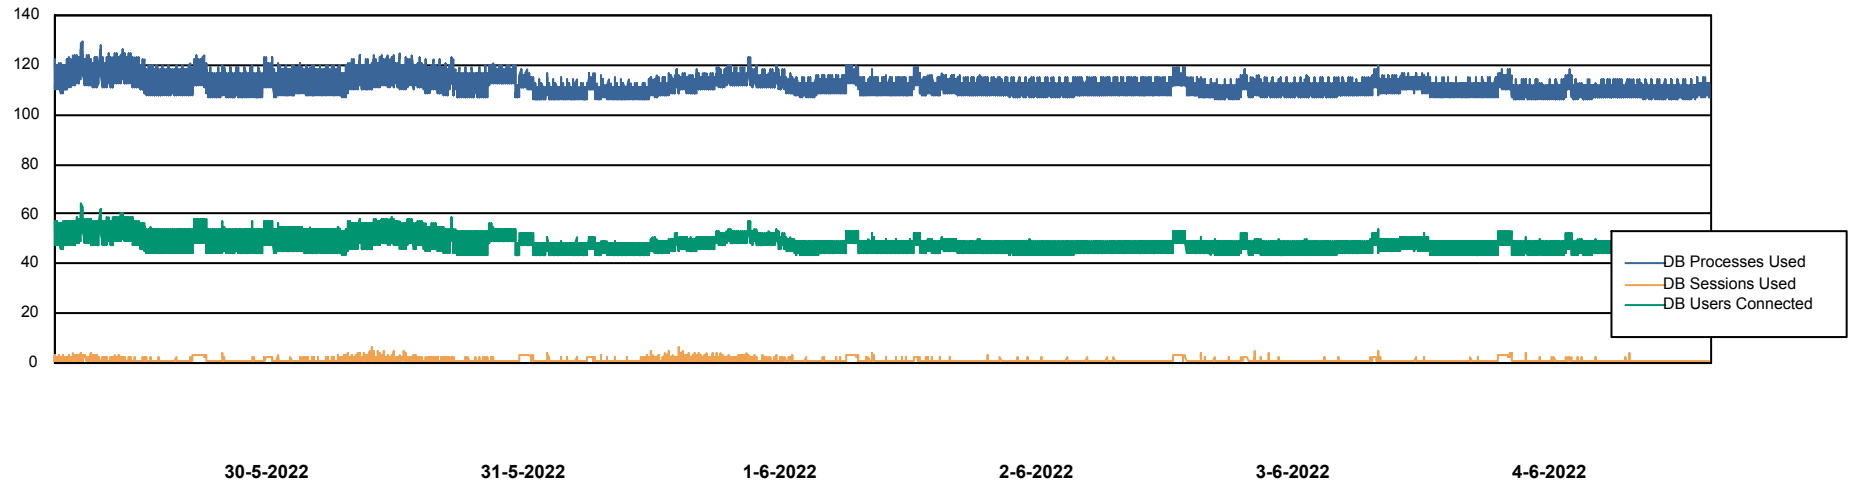

Database Performance PHSDB_Production

DB Processes Max 1,000