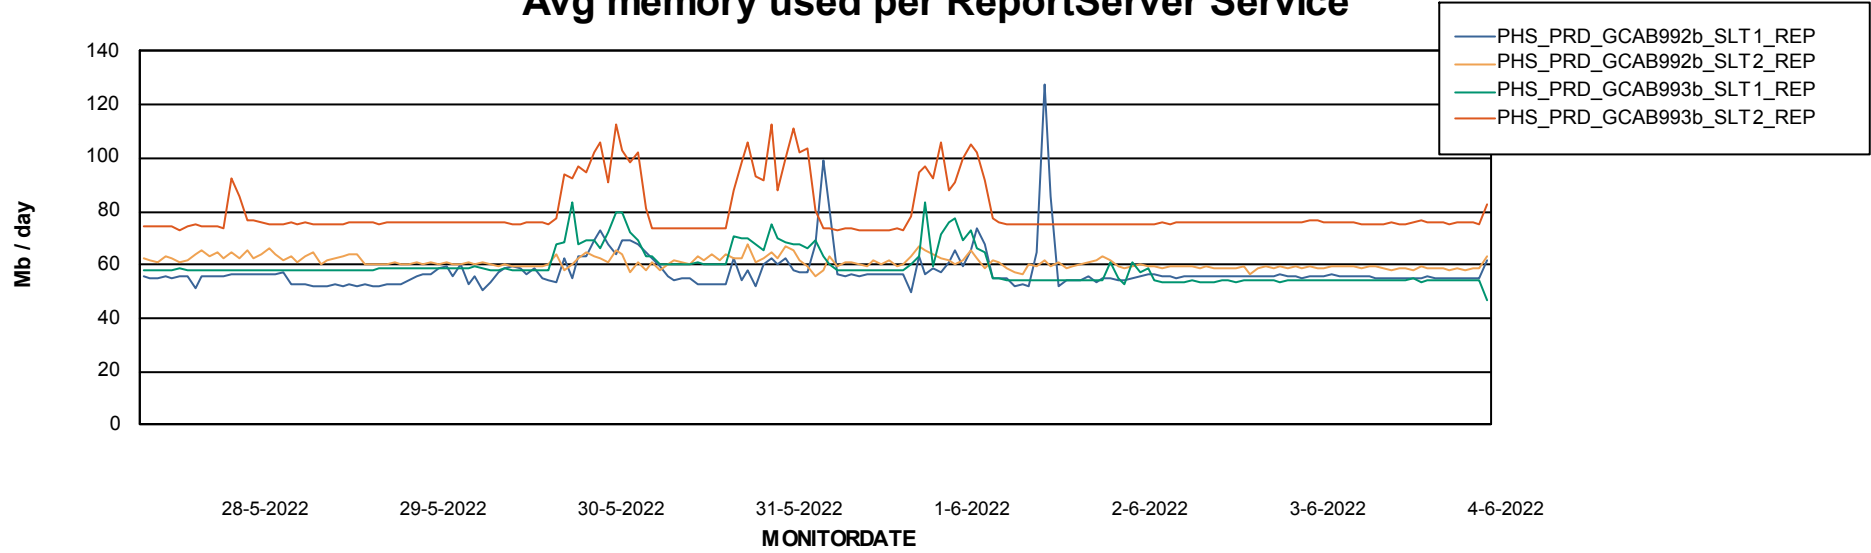

ABSSolute Application ReportServer Services

Avg memory used per ReportServer Service