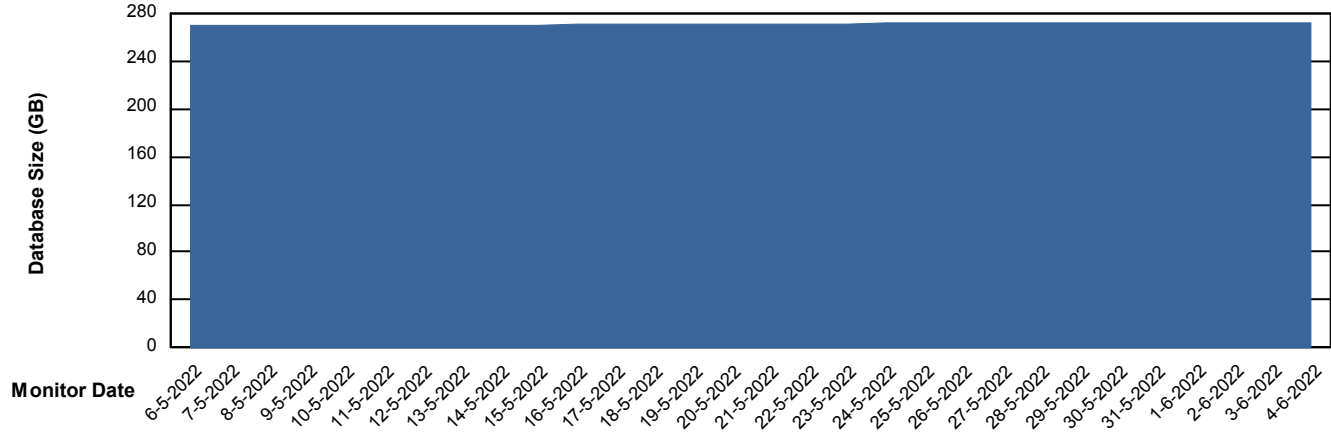

DATABASE SIZE PHSDB_Production

Database growth over last month