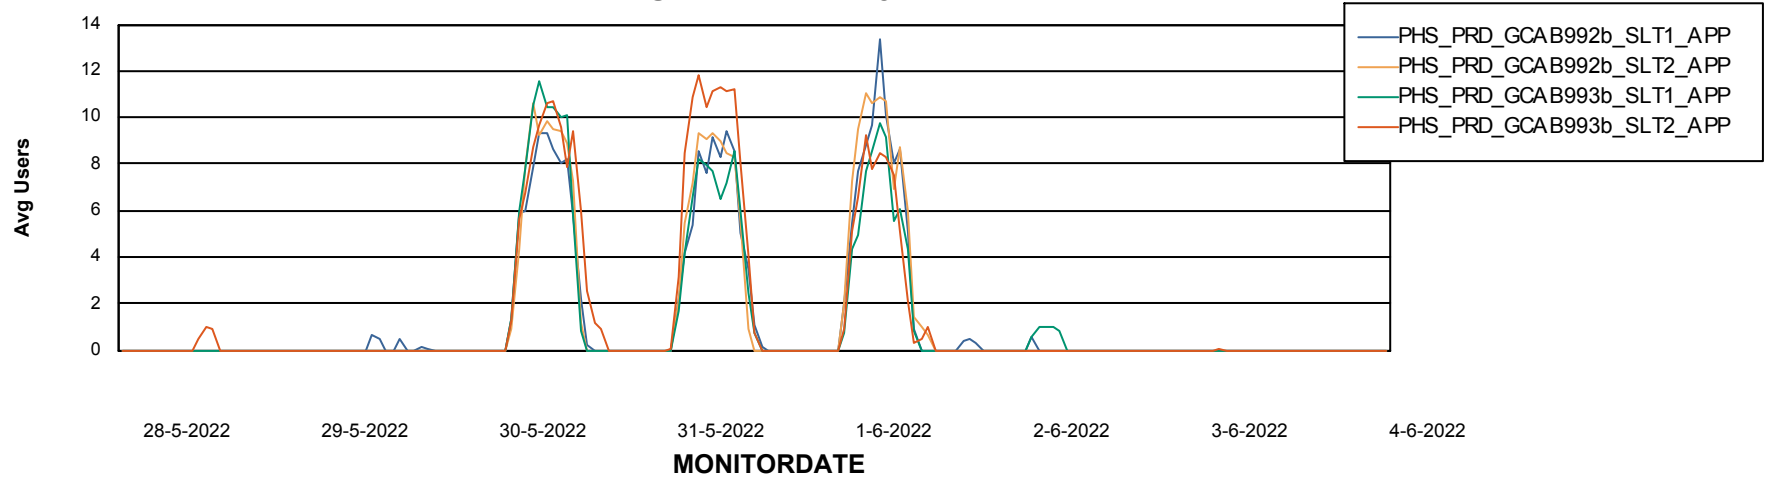

Weekly SLA Customer Report

Customer PHS_Production
Database ID 47

ABSSolute Application Server Services

Avg memory used per ABS Server Service

Avg users per day per ABS server

Weekly SLA Customer Report

Customer PHS_Production
Database ID 47