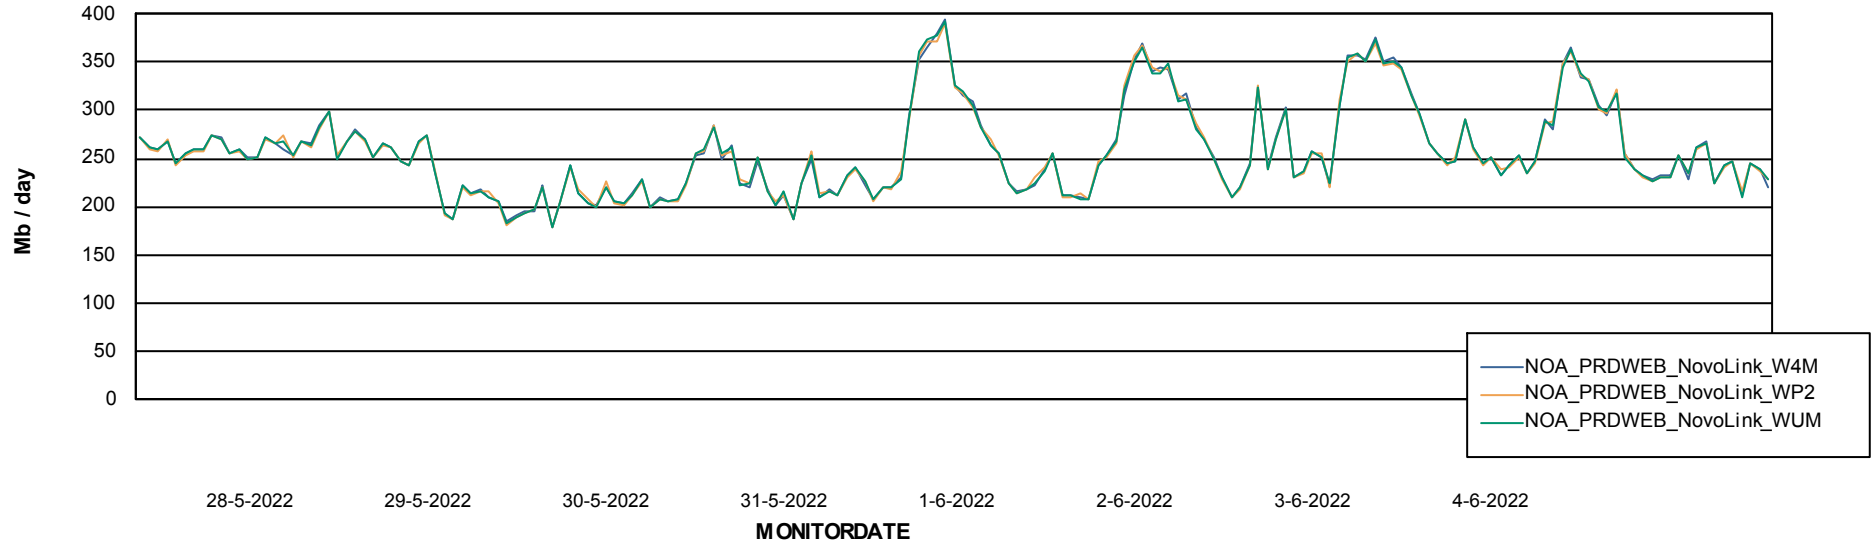

ABSSolute Application ReportServer Services

Avg memory used per ReportServer Service

Weekly SLA Customer Report

Customer NOA_Production
Database ID 116

ABSSolute Web Component Services

Avg memory used per ABS Web component