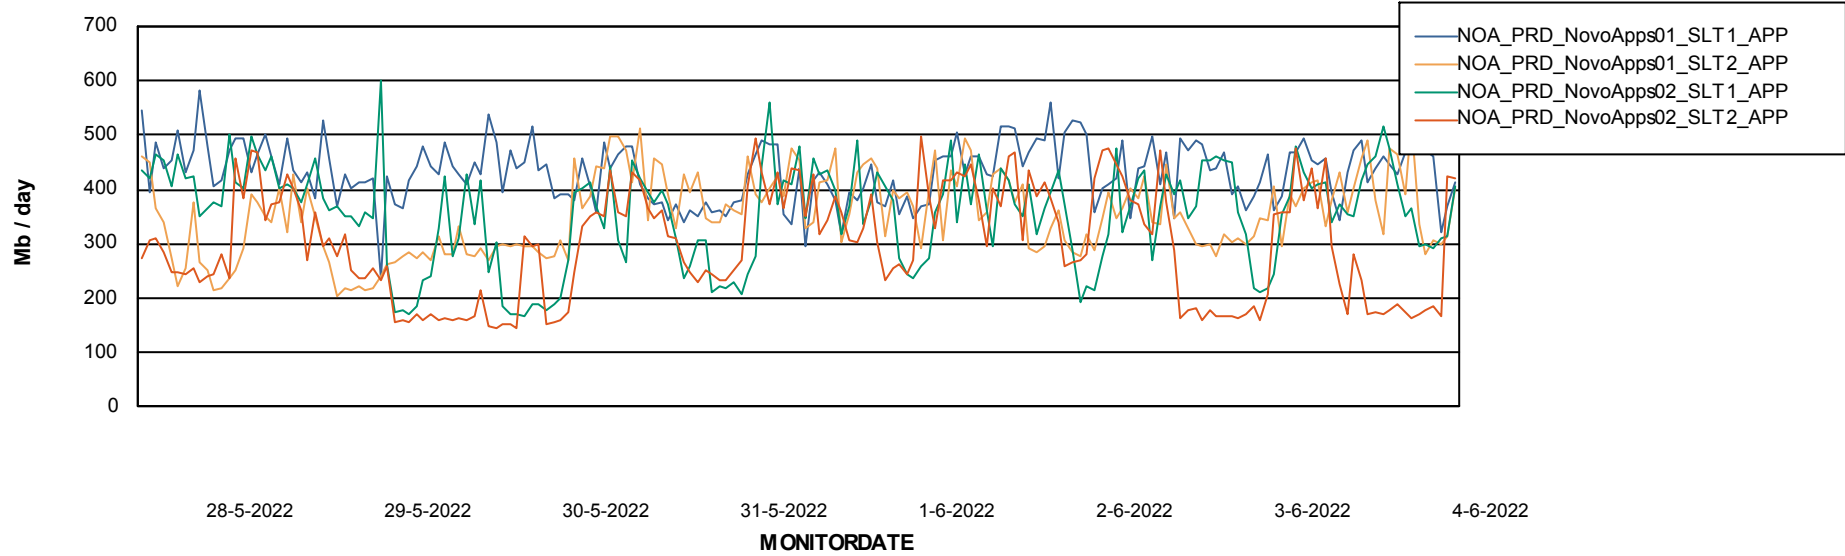

DB Processes Max 300

Weekly SLA Customer Report

Customer NOA_Production
 Database ID 116

DATABASE SIZE NOA_PRD_NovoABS01_DB

Database growth over last month

Database Tablespace NOA_PRD_NovoABS01_DB

Date	Tablespace Name	Filesize (Gb)	Usedsize (Gb)	Percentage free
4-6-2022	ABSDATA	148	111	25
	INDX	184	154	16
3-6-2022	ABSDATA	148	111	25
	INDX	184	154	16
2-6-2022	ABSDATA	148	111	25
	INDX	184	154	16
1-6-2022	ABSDATA	148	111	25
	INDX	184	154	16
31-5-2022	ABSDATA	148	111	25
	INDX	184	154	16
30-5-2022	ABSDATA	148	111	25
	INDX	184	154	16
29-5-2022	ABSDATA	148	111	25
	INDX	184	154	16

Weekly SLA Customer Report

Customer NOA_Production
Database ID 116

ABSSolute Application Server Services

Avg memory used per ABS Server Service

Avg users per day per ABS server

Weekly SLA Customer Report

Customer NOA_Production
Database ID 116