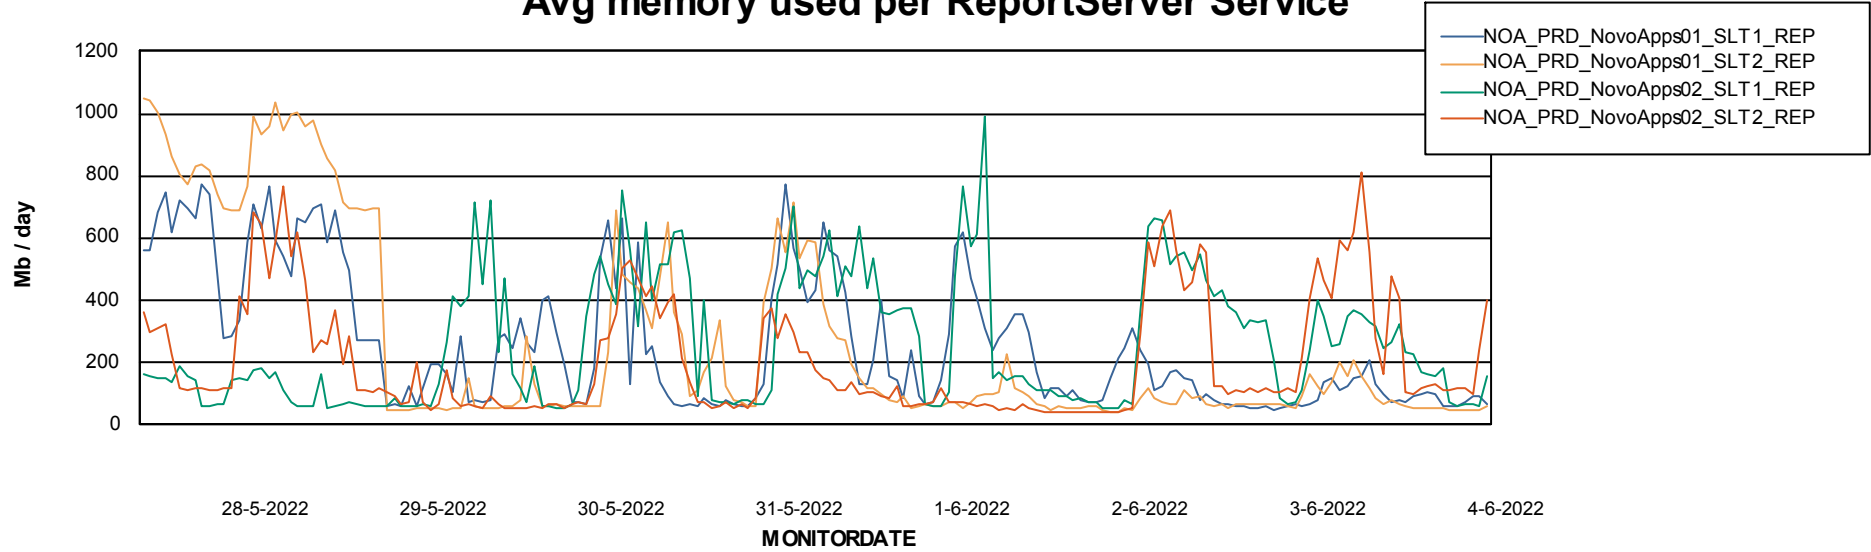

ABSSolute Application ReportServer Services

Avg memory used per ReportServer Service