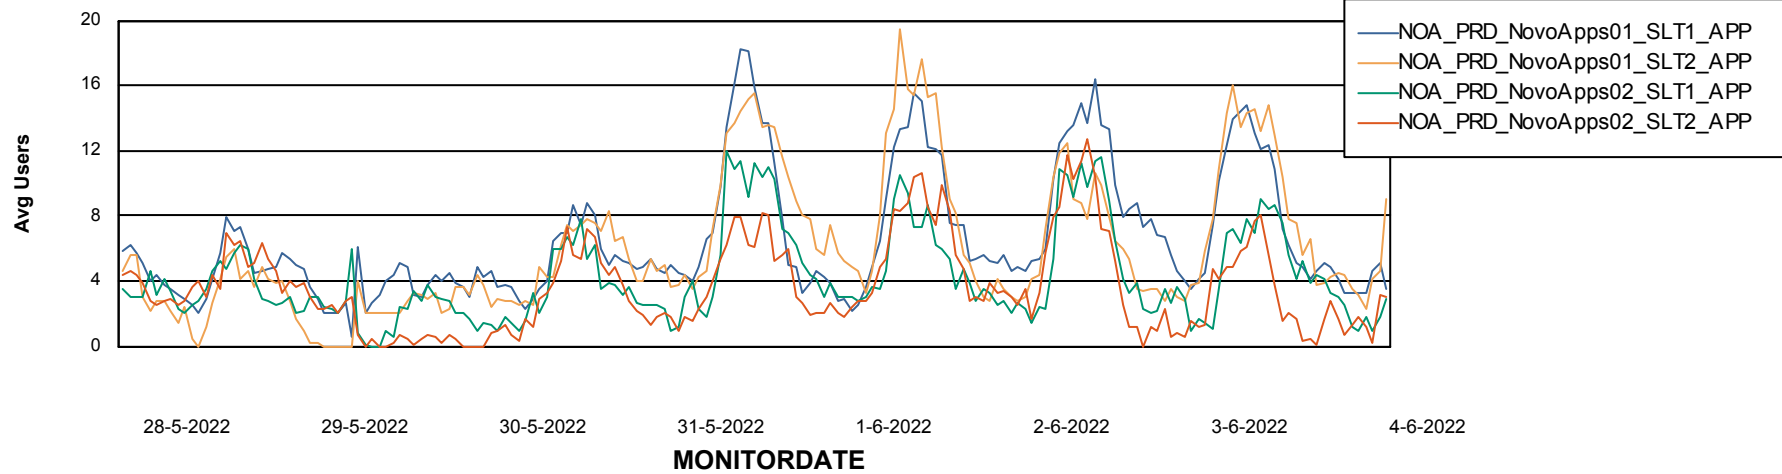

Weekly SLA Customer Report

Customer NOA_Production
Database ID 116

ABSSolute Application Server Services

Avg memory used per ABS Server Service

Avg users per day per ABS server

Weekly SLA Customer Report

Customer NOA_Production
Database ID 116