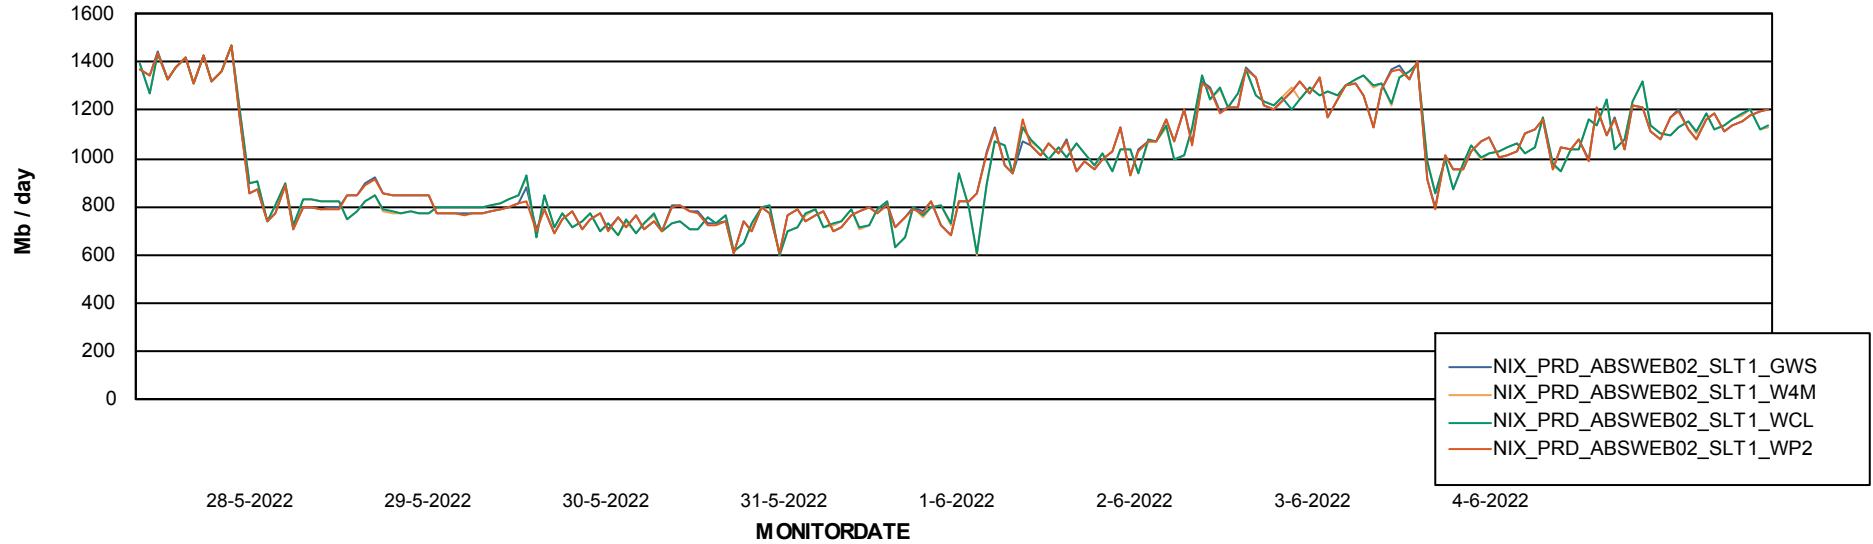

ABSSolute Web Component Services

Avg memory used per ABS Web component