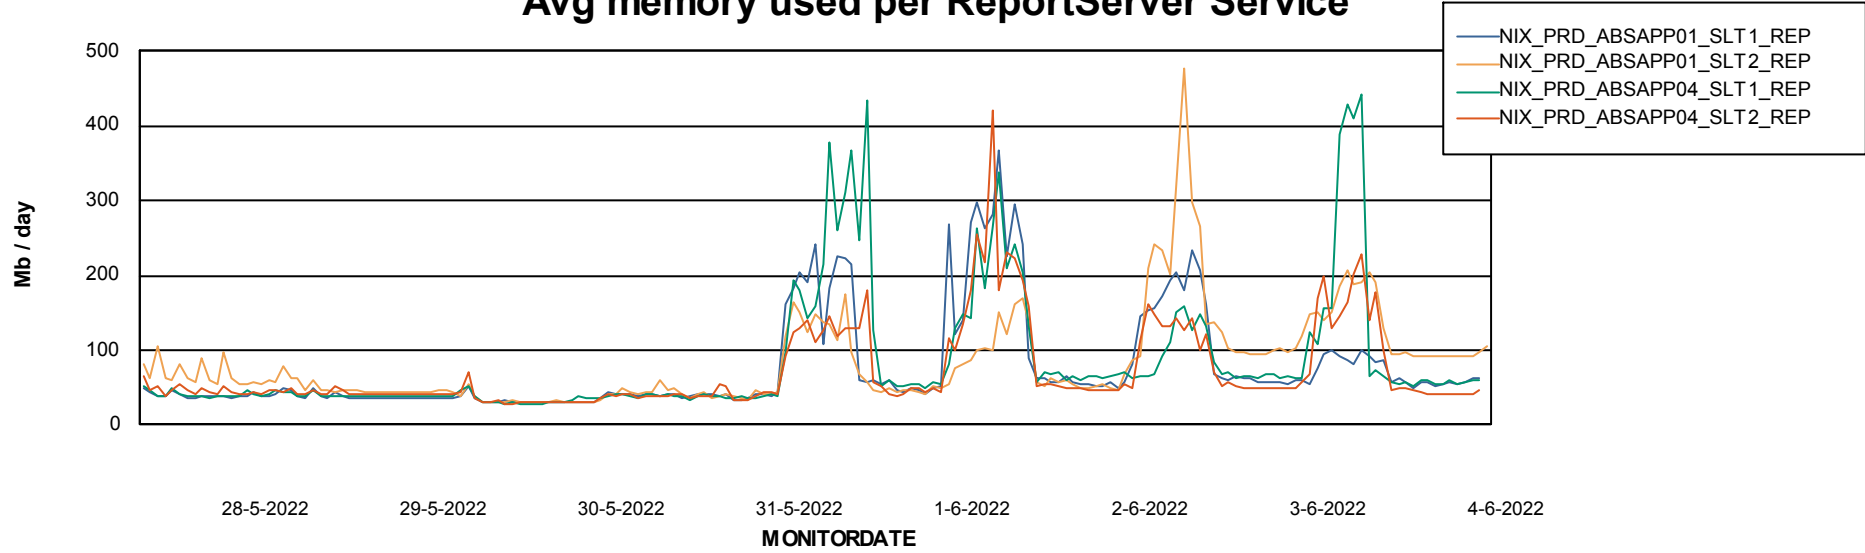

Avg users per day per ABS server

Weekly SLA Customer Report

Customer NIX_Production
Database ID 51

ABSSolute Application ReportServer Services

Avg memory used per ReportServer Service

Weekly SLA Customer Report