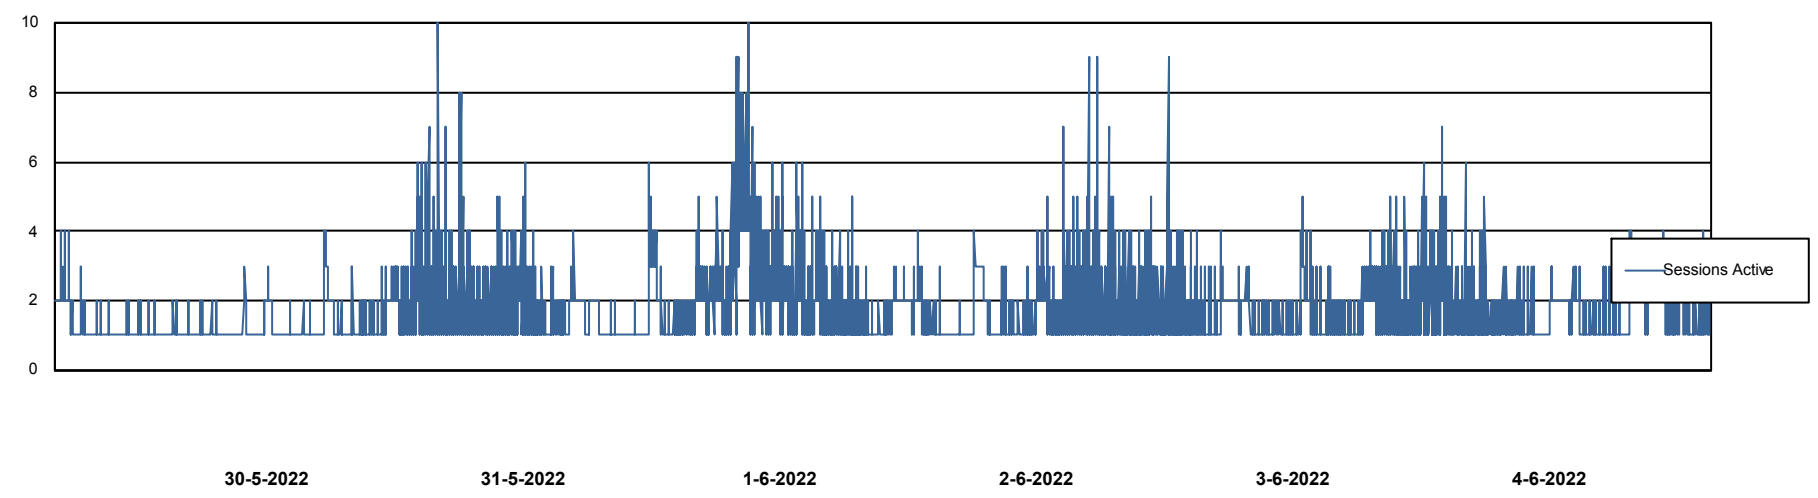

Weekly SLA Customer Report

Customer NIX_Production
Database ID 51

Database Performance NIXDB_BI

Weekly SLA Customer Report

Customer NIX_Production
Database ID 51

Database Performance NIXDB_Production

Weekly SLA Customer Report