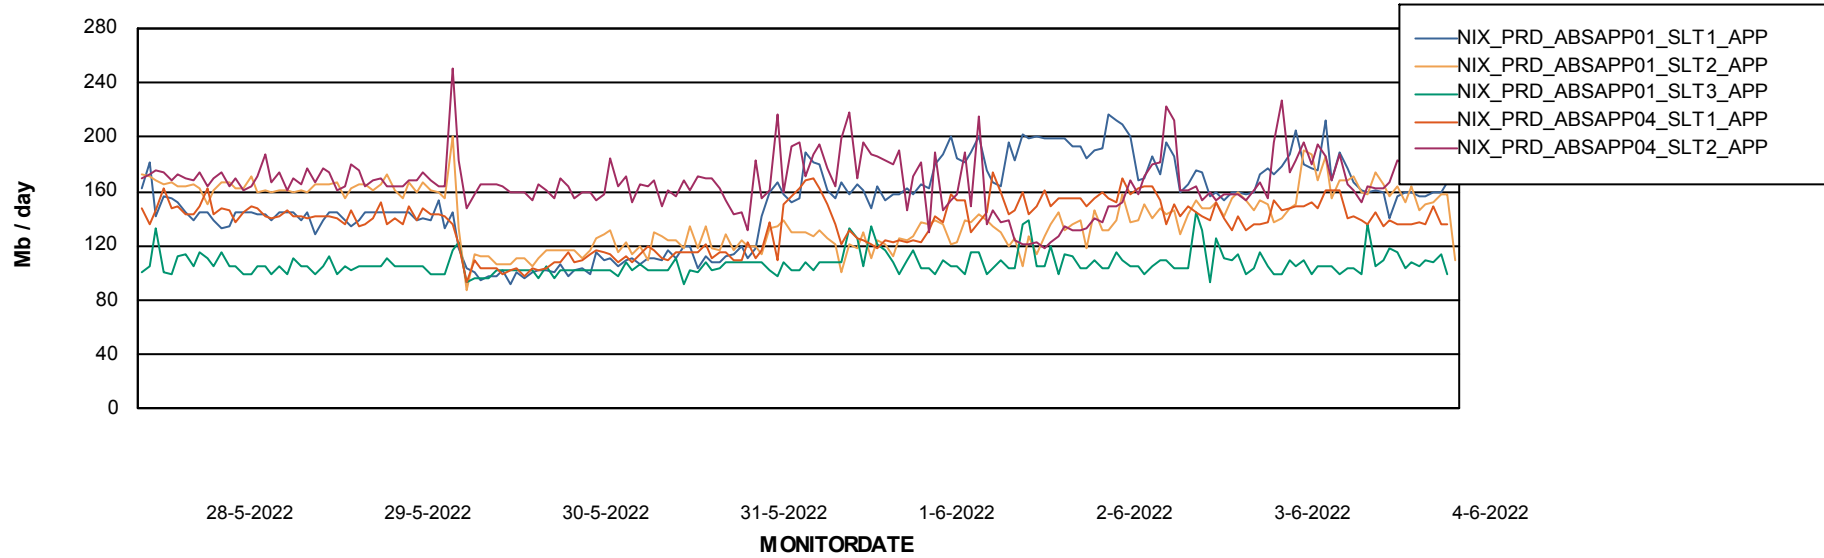

Standby Database Health NIX_Production

Recovery lag for last 7 days

Weekly SLA Customer Report

Customer NIX_Production
Database ID 51

ABSSolute Application Server Services

Avg memory used per ABS Server Service

Avg users per day per ABS server

Weekly SLA Customer Report

Customer NIX_Production
Database ID 51

ABSSolute Application ReportServer Services

Avg memory used per ReportServer Service

Weekly SLA Customer Report