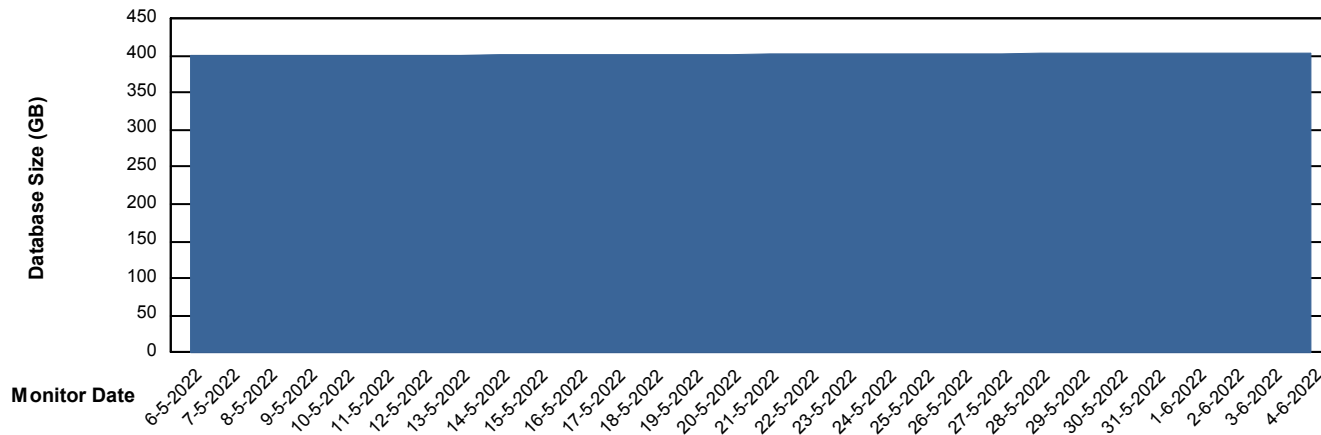

Customer NIX_Production
Database ID 51

Database Performance NIXDB_Standby

DB Processes Max 300

Weekly SLA Customer Report

Customer NIX_Production
Database ID 51

DATABASE SIZE NIXDB_BI

Database growth over last month

DATABASE SIZE NIXDB_Production

Database growth over last month

Weekly SLA Customer Report

Customer NIX_Production
 Database ID 51

Database Tablespace NIXDB_BI

Date	Tablespace Name	Filesize (Gb)	Usedsize (Gb)	Percentage free
4-6-2022	ABSDATA	89	72	19
	INDX	124	101	19
3-6-2022	ABSDATA	89	72	19
	INDX	124	101	19
2-6-2022	ABSDATA	89	72	19
	INDX	124	101	19
1-6-2022	ABSDATA	89	72	19
	INDX	124	101	19
31-5-2022	ABSDATA	89	72	19
	INDX	124	101	19
30-5-2022	ABSDATA	89	72	19
	INDX	124	101	19
29-5-2022	ABSDATA	89	72	19
	INDX	124	101	19