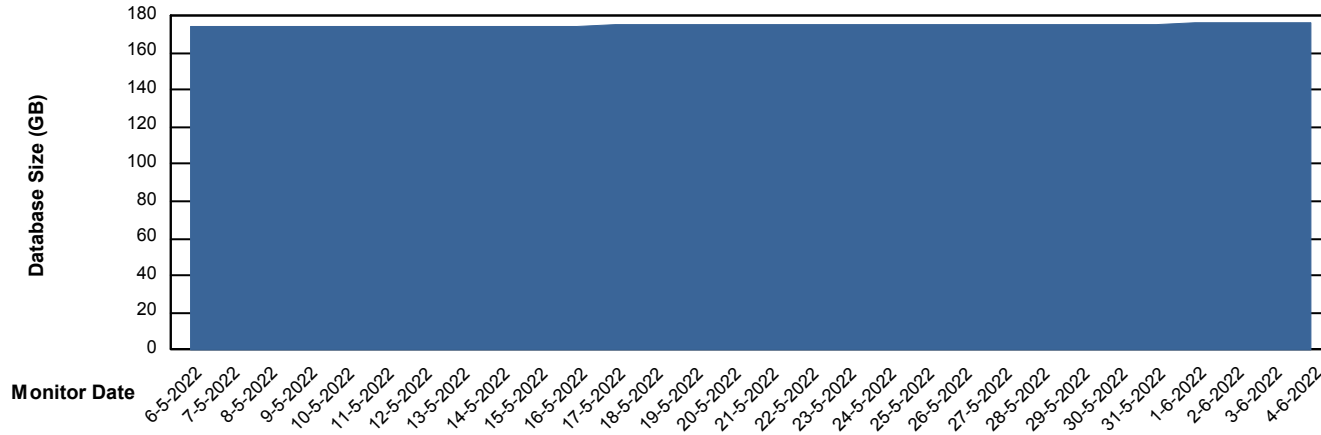

Customer NIX_Production
Database ID 51

Database Performance NIXDB_Standby

DB Processes Max 300

Weekly SLA Customer Report

Customer NIX_Production
Database ID 51

DATABASE SIZE NIXDB_BI

Database growth over last month

DATABASE SIZE NIXDB_Production

Database growth over last month

Weekly SLA Customer Report

Customer NIX_Production
 Database ID 51

Database Tablespace NIXDB_BI

Date	Tablespace Name	Filesize (Gb)	Usedsize (Gb)	Percentage free
4-6-2022	ABSDATA	89	72	19
	INDX	124	101	19
3-6-2022	ABSDATA	89	72	19
	INDX	124	101	19
2-6-2022	ABSDATA	89	72	19
	INDX	124	101	19
1-6-2022	ABSDATA	89	72	19
	INDX	124	101	19
31-5-2022	ABSDATA	89	72	19
	INDX	124	101	19
30-5-2022	ABSDATA	89	72	19
	INDX	124	101	19
29-5-2022	ABSDATA	89	72	19
	INDX	124	101	19