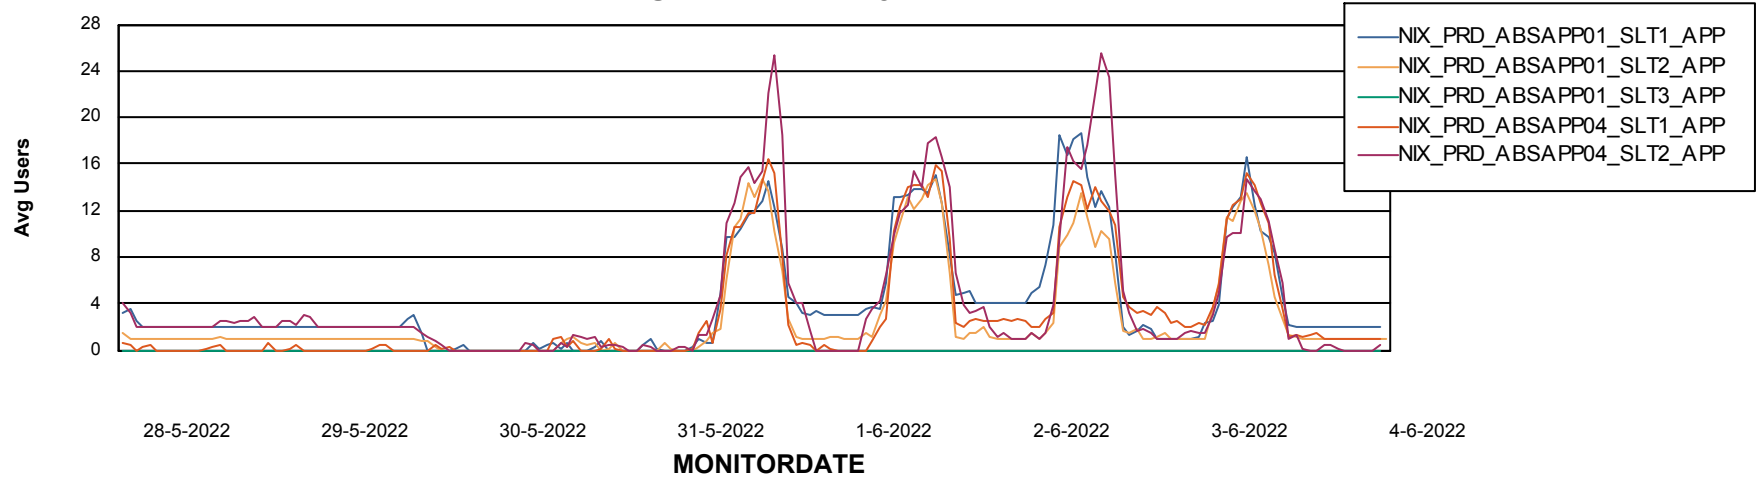

Avg users per day per ABS server