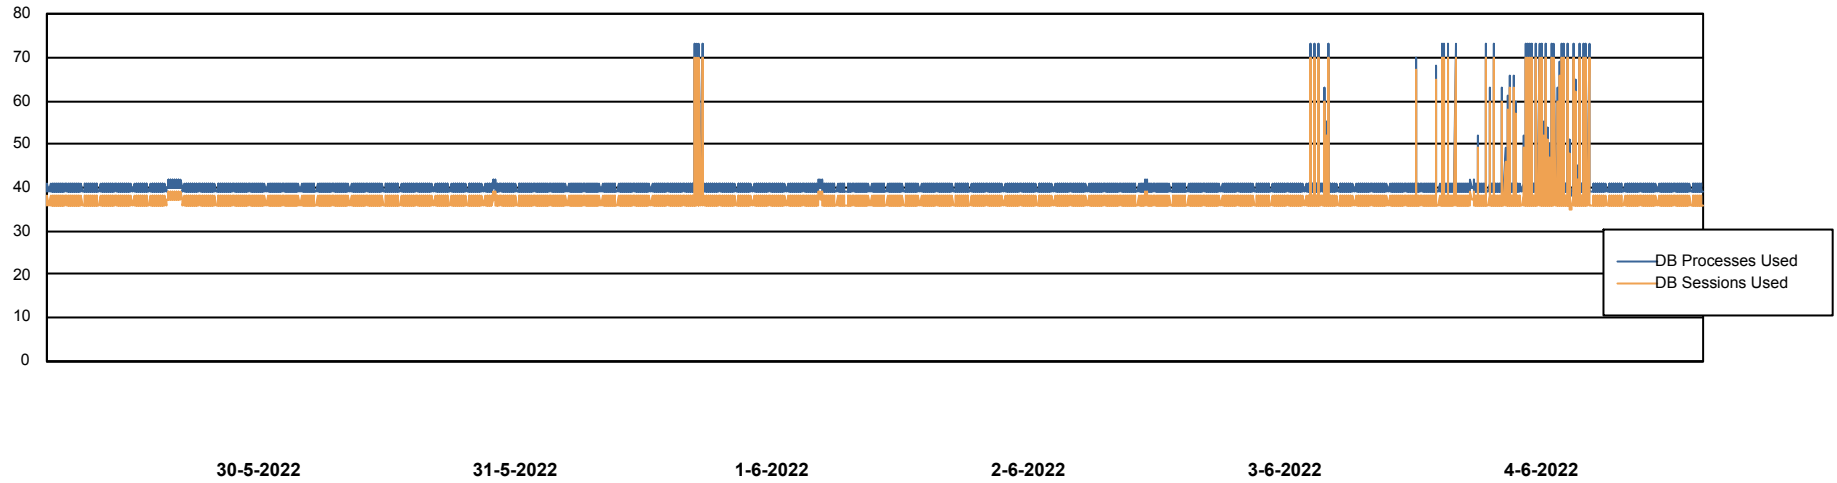

Database Performance NIXDB_Standby

DB Processes Max 300