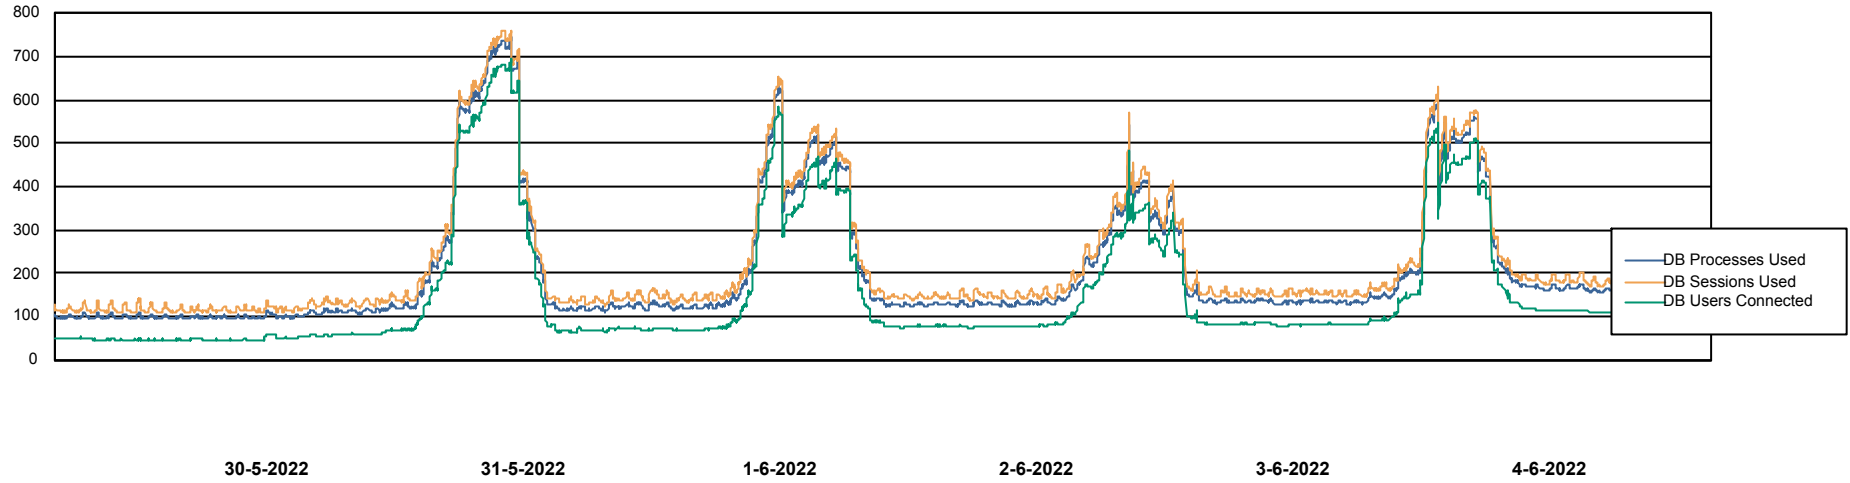

Weekly SLA Customer Report

Customer NIX_Production
Database ID 51

Database Performance NIXDB_BI

Weekly SLA Customer Report

Customer NIX_Production
Database ID 51

Database Performance NIXDB_Production

Weekly SLA Customer Report

Customer NIX_Production
Database ID 51

Database Performance NIXDB_Standby

DB Processes Max 300

Weekly SLA Customer Report

Customer NIX_Production
Database ID 51

DATABASE SIZE NIXDB_BI

Database growth over last month