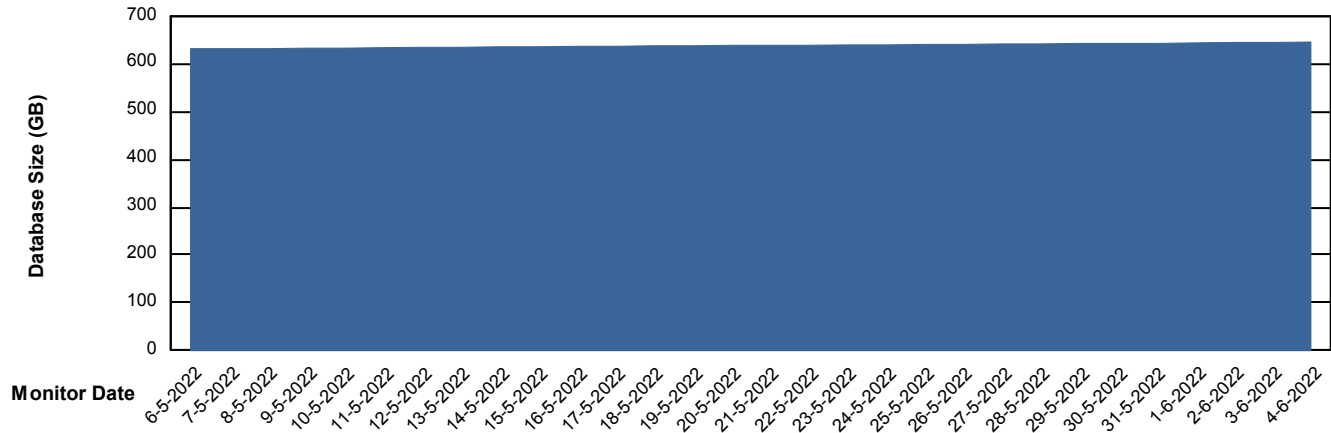

Customer LTS(CleanLease)_Production
Database ID 126

DATABASE SIZE LTS_PROD_CLSABSBI01_BI

Database growth over last month

DATABASE SIZE LTS_PROD_CLSABSDB01_PRDB

Database growth over last month

Weekly SLA Customer Report