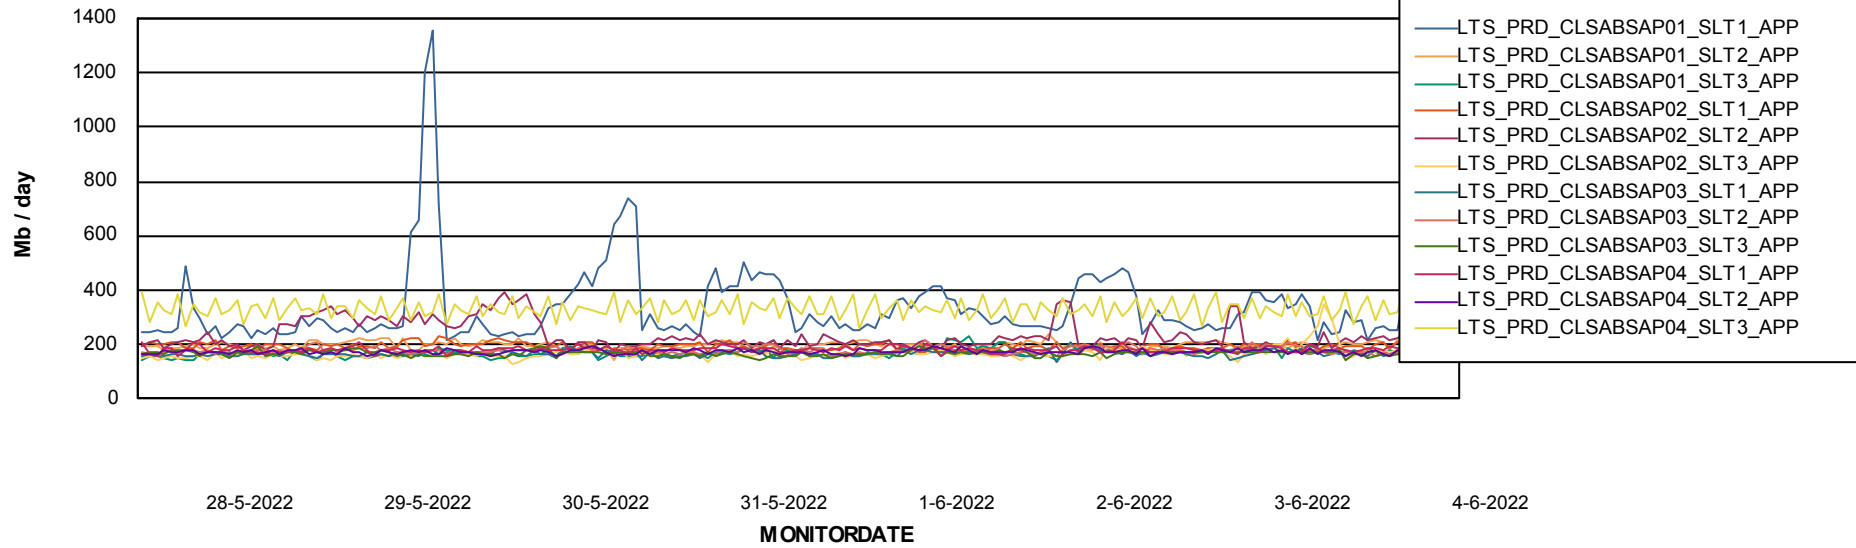

ABSSolute Application Server Services

Avg memory used per ABS Server Service