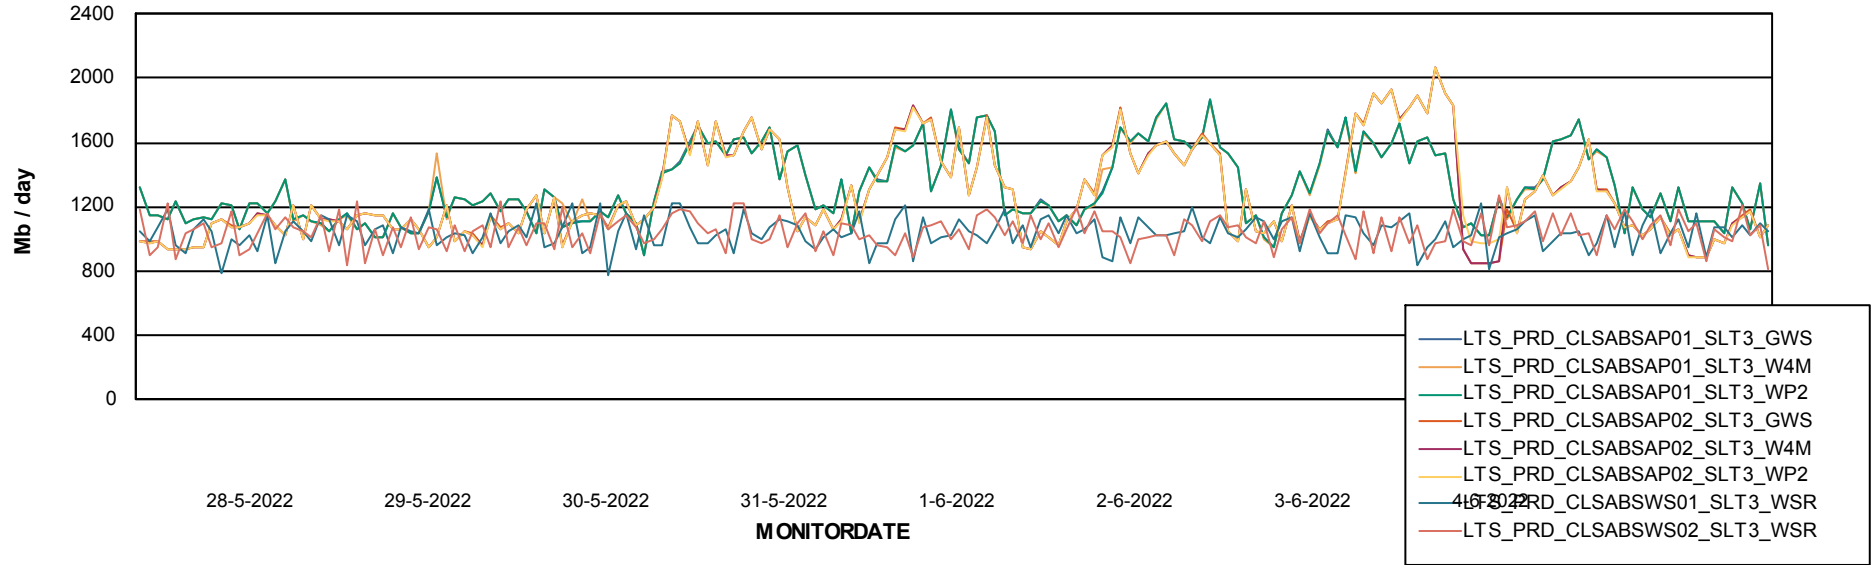

Avg memory used per ReportServer Service

Weekly SLA Customer Report

Customer LTS(CleanLease)_Production
Database ID 126

ABSSolute Web Component Services

Avg memory used per ABS Web component

Weekly SLA Customer Report