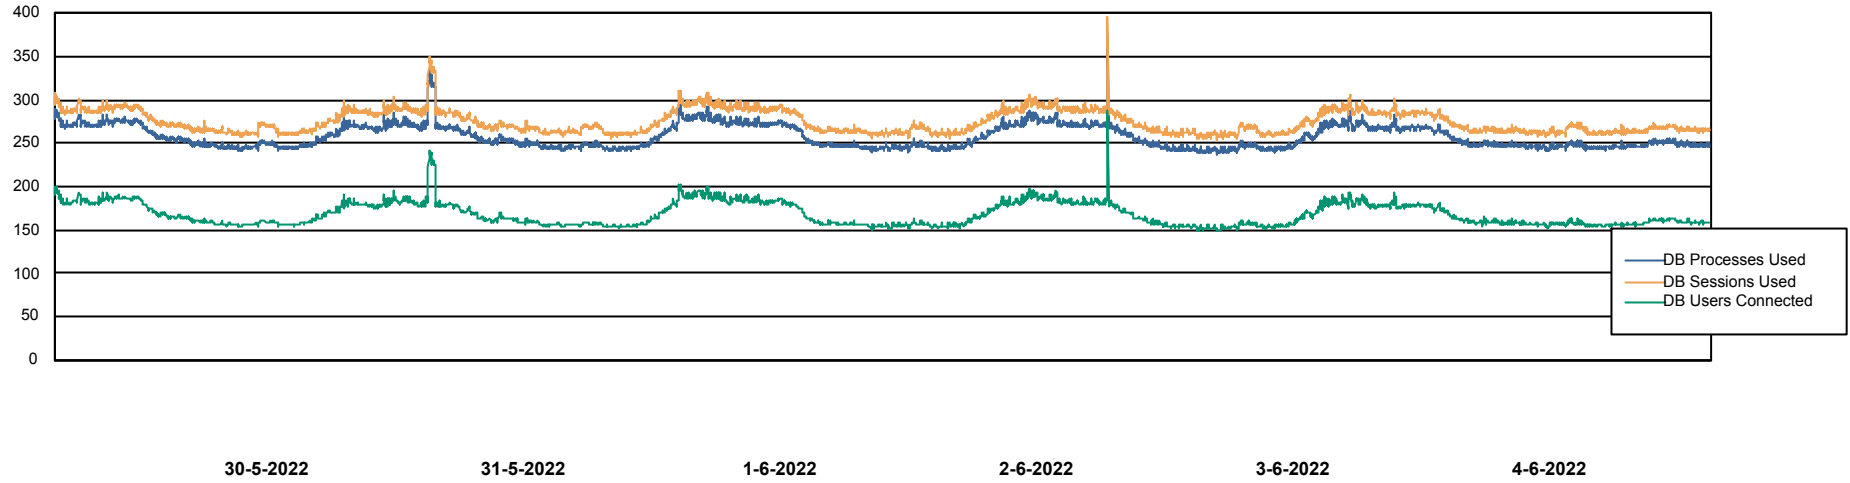

Weekly SLA Customer Report

Customer LTS(CleanLease)_Production
Database ID 126

Database Performance LTS_PROD_CLSABSBI01_BI

Weekly SLA Customer Report

Customer LTS(CleanLease)_Production
Database ID 126

Database Performance LTS_PROD_CLSABSD01_PRDB