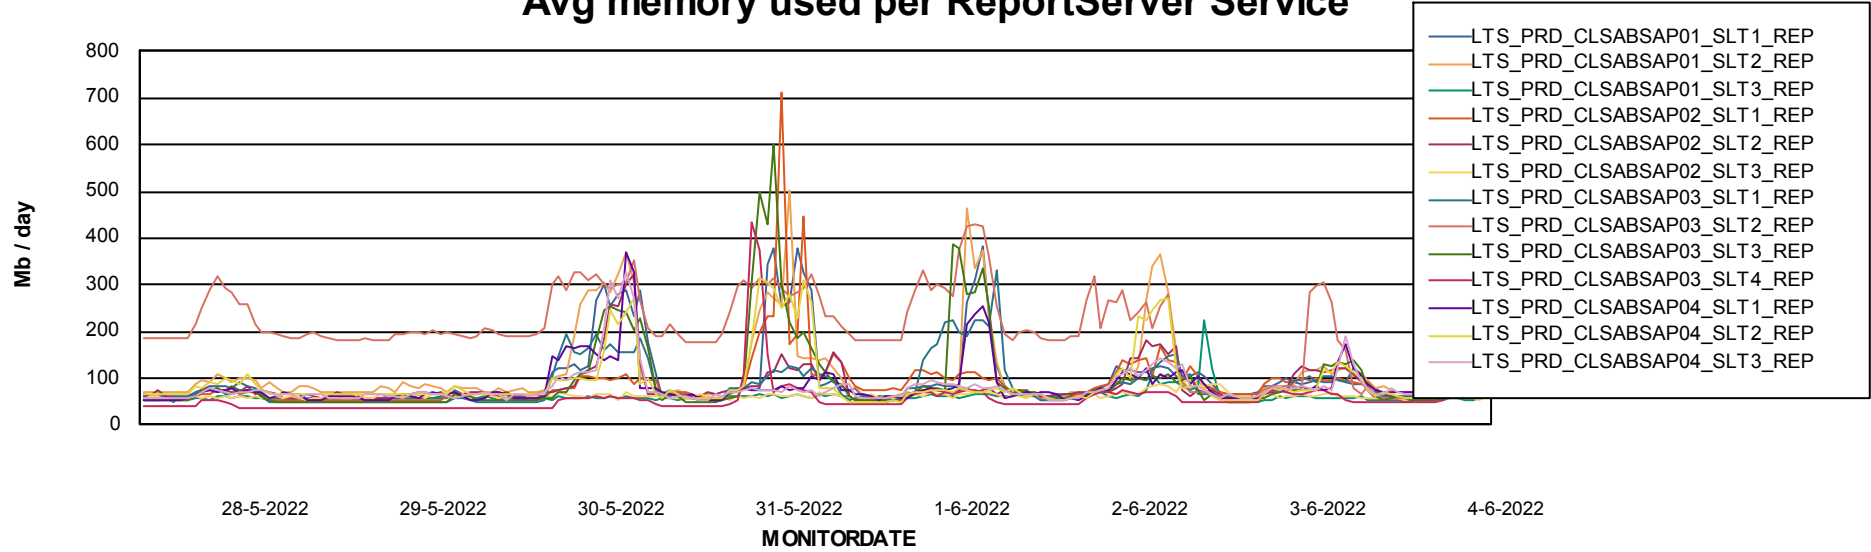

ABSSolute Application ReportServer Services

Avg memory used per ReportServer Service