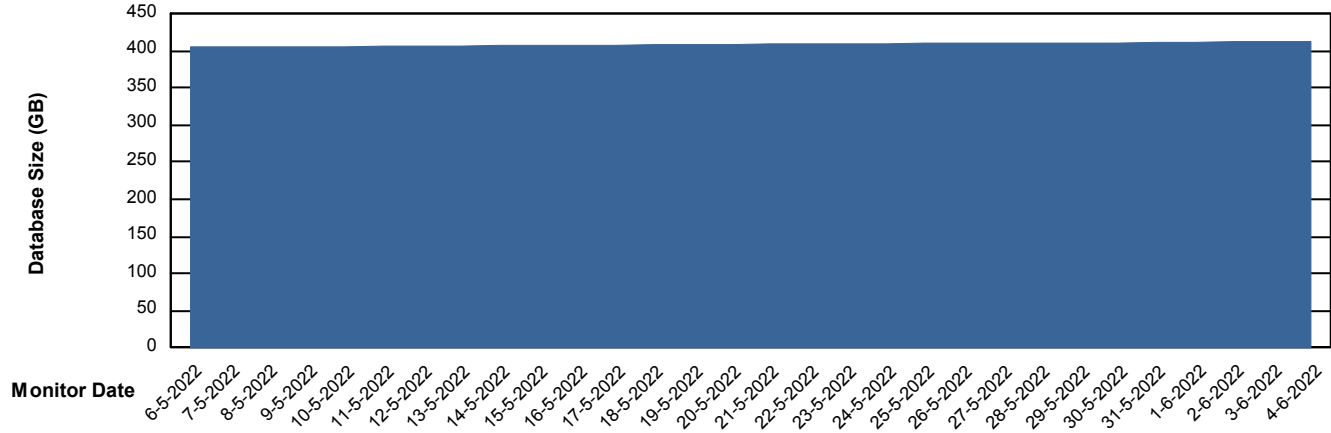

DATABASE SIZE LTS_PROD_CLSABSBI01_BI

Database growth over last month