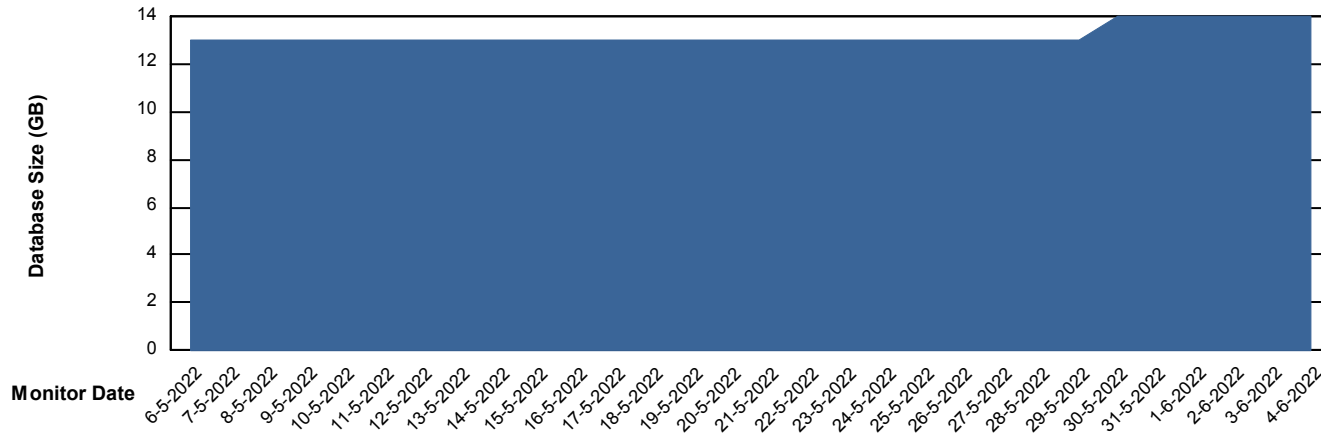

Database growth over last month