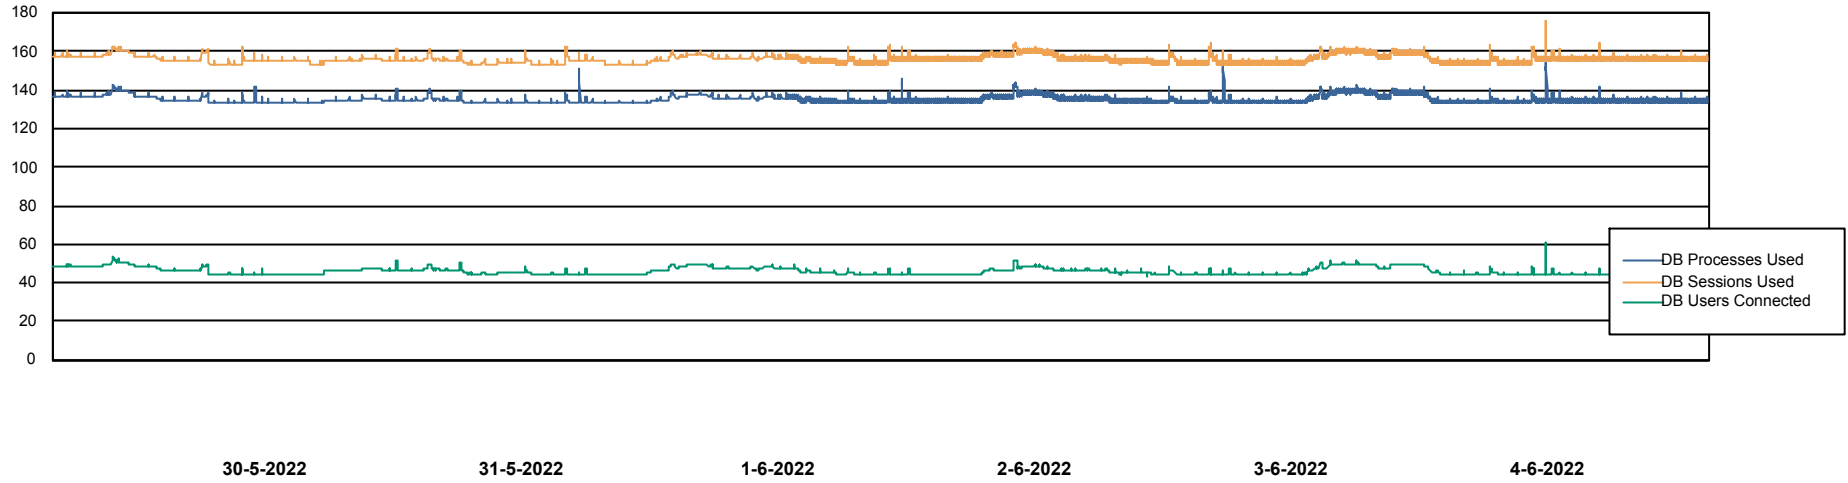

Weekly SLA Customer Report

Customer KLH_Production
Database ID 139

Database Performance KLHDB_BI

Weekly SLA Customer Report

Customer KLH_Production
Database ID 139

Database Performance KLHDB_Production

Weekly SLA Customer Report