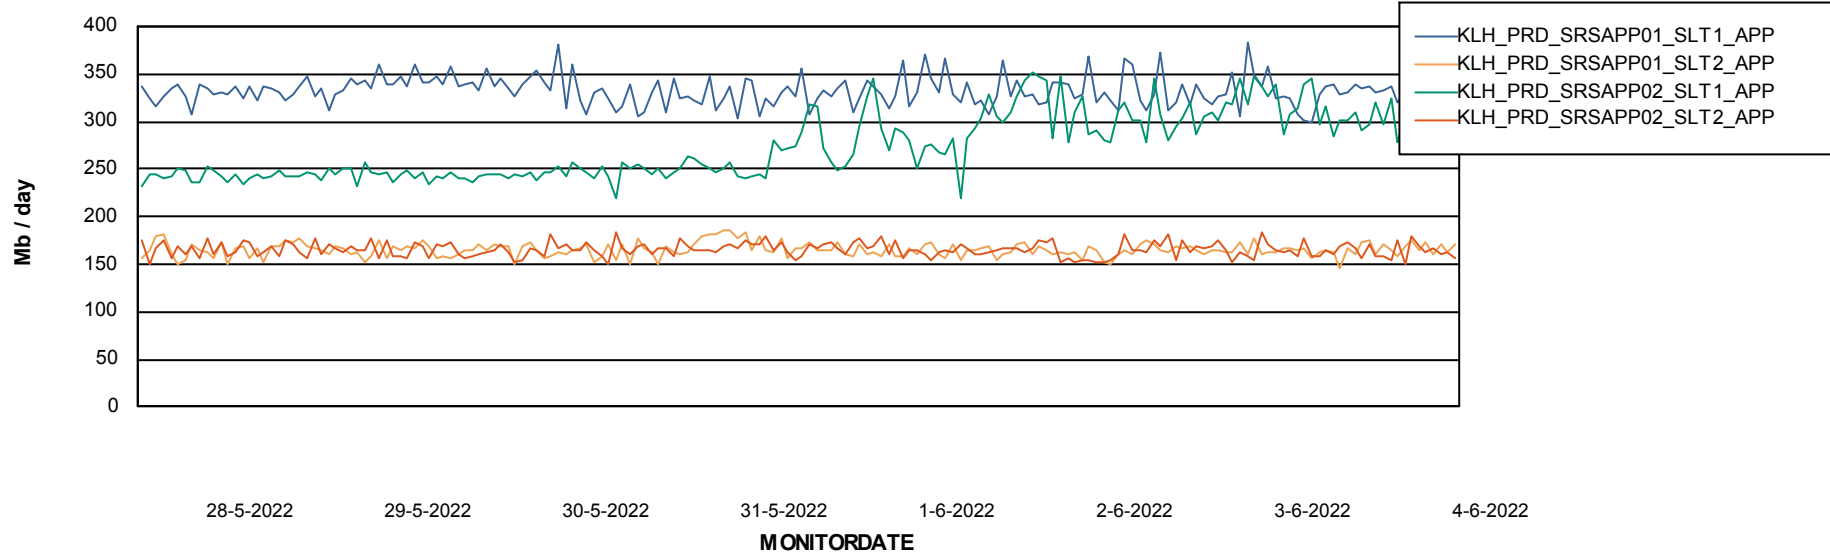

Standby Database Health KLH_Production

Recovery lag for last 7 days

Weekly SLA Customer Report

Customer KLH_Production
Database ID 139

ABSSolute Application Server Services

Avg memory used per ABS Server Service