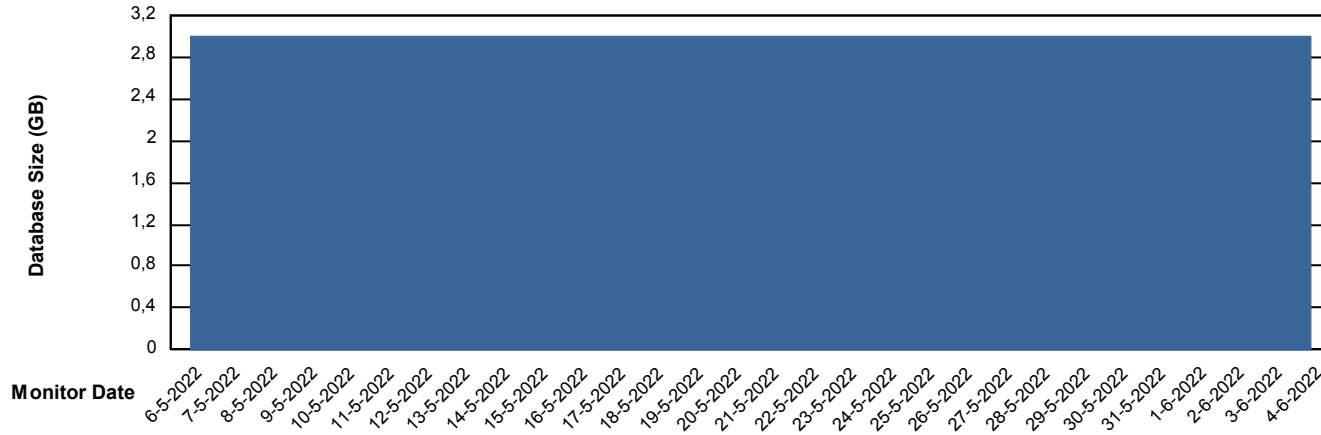

Customer KLH_Production
Database ID 139

Database Performance KLHDB_Standby

DB Processes Max 0
DB Processes Max 4
DB Processes Max 1,000

Weekly SLA Customer Report

Customer KLH_Production
Database ID 139

DATABASE SIZE KLHDB_BI

Database growth over last month

DATABASE SIZE KLHDB_Production

Database growth over last month

Weekly SLA Customer Report

Customer KLH_Production
Database ID 139

Database Tablespace KLHDB_BI

Date	Tablespace Name	Filesize (Gb)	Usedsize (Gb)	Percentage free
4-6-2022	ABSDATA	4	0	97
	INDX	8	0	94
3-6-2022	ABSDATA	4	0	97
	INDX	8	0	94
2-6-2022	ABSDATA	4	0	97
	INDX	8	0	94
1-6-2022	ABSDATA	4	0	97
	INDX	8	0	94
31-5-2022	ABSDATA	4	0	97
	INDX	8	0	94
30-5-2022	ABSDATA	4	0	97
	INDX	8	0	94
29-5-2022	ABSDATA	4	0	97
	INDX	8	0	94