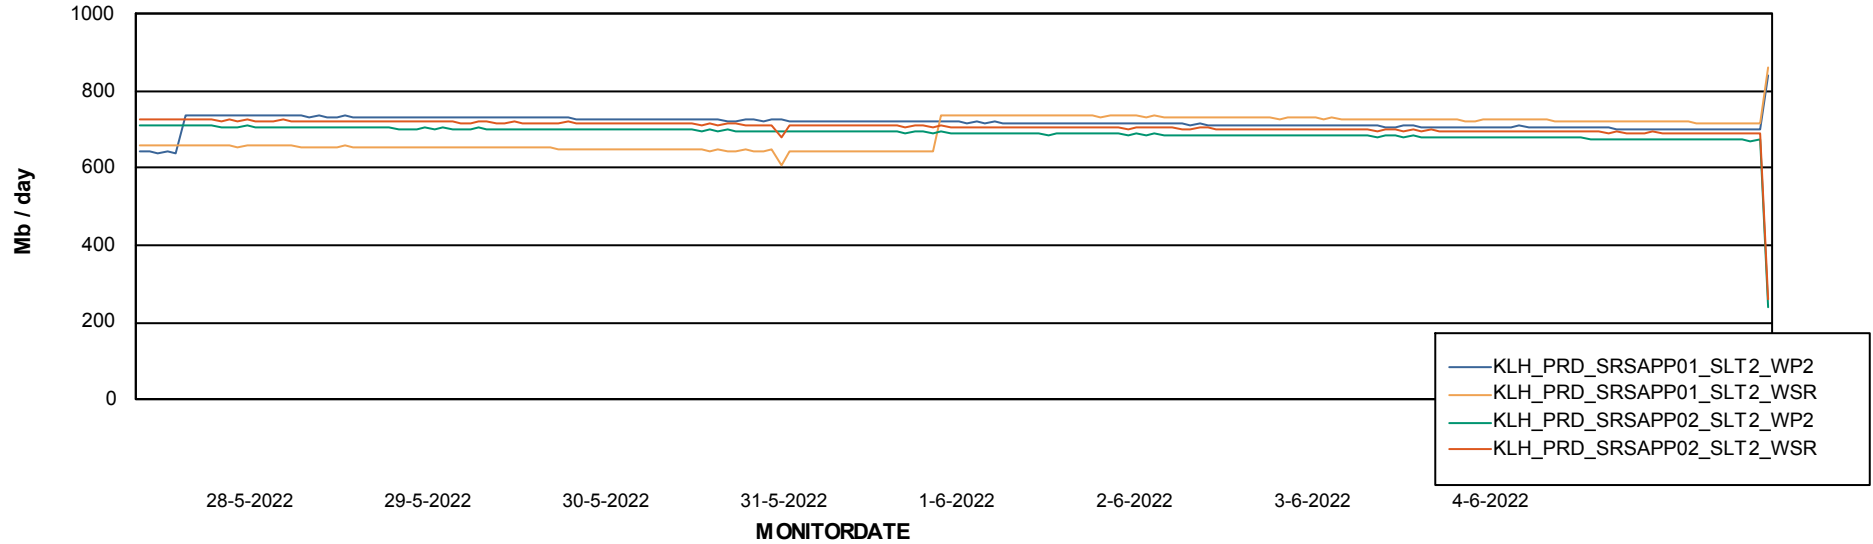

ABSSolute Web Component Services

Avg memory used per ABS Web component