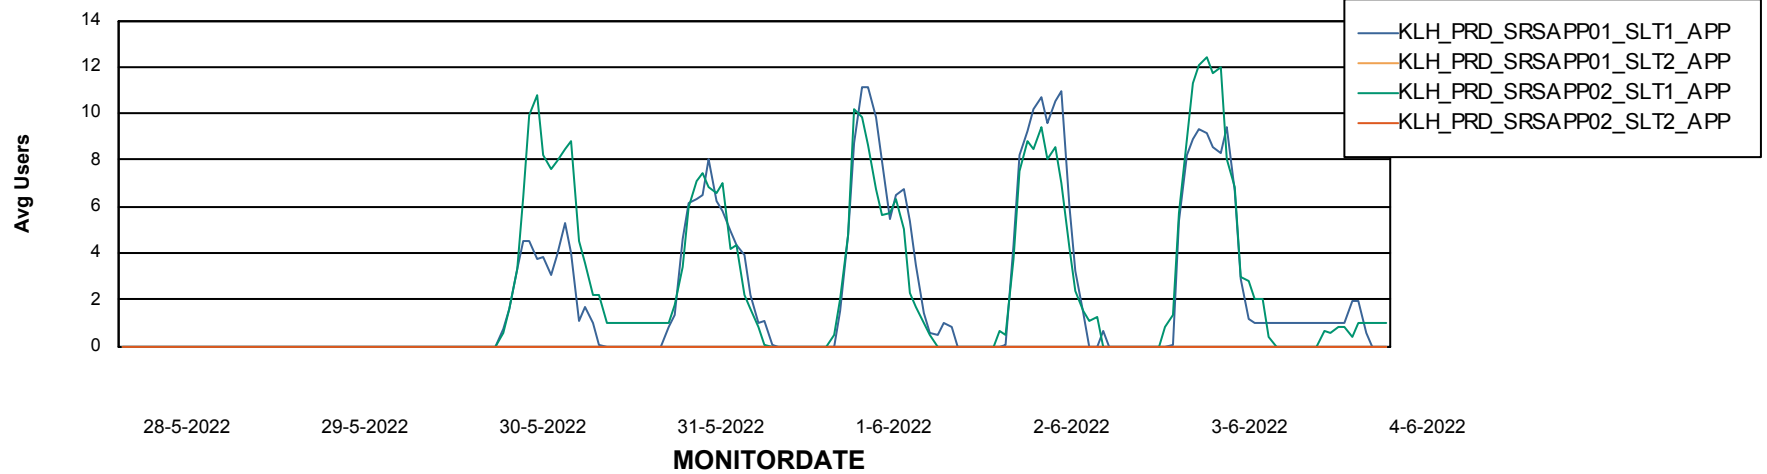

Avg users per day per ABS server