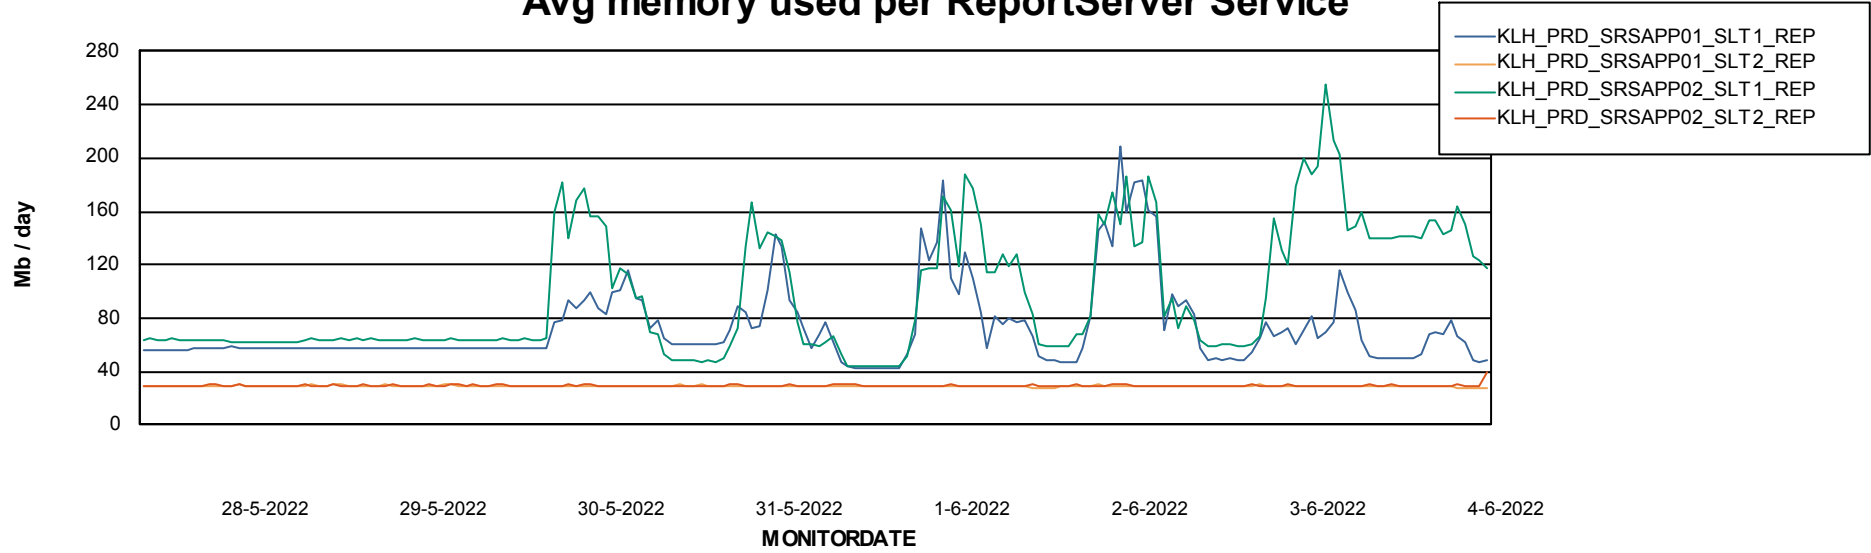

Avg users per day per ABS server

Weekly SLA Customer Report

Customer KLH_Production
Database ID 139

ABSSolute Application ReportServer Services

Avg memory used per ReportServer Service

Weekly SLA Customer Report