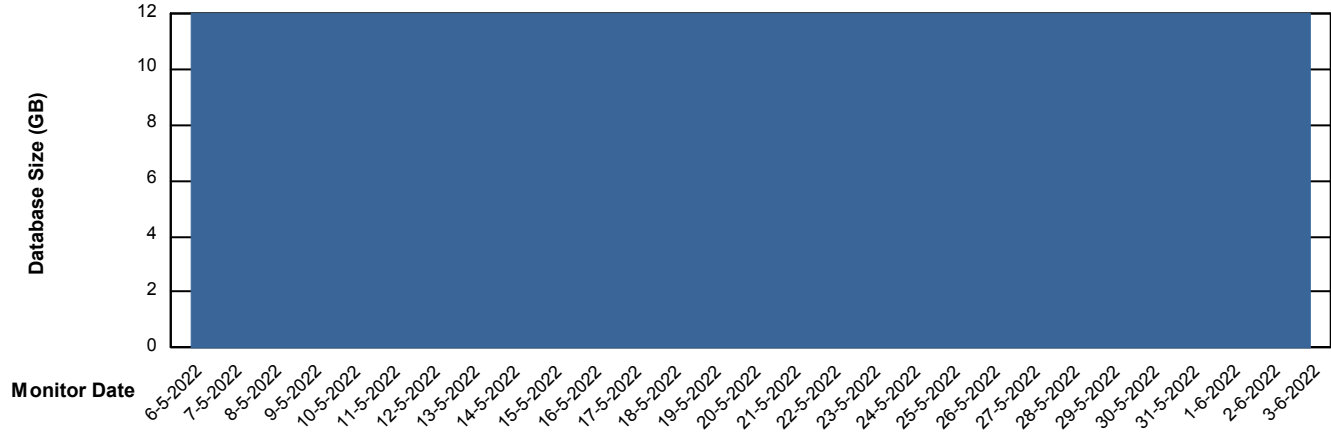

Harddisk Usage KBR_PRD_WEBSRV2

	Free disk space on / (%)	Total disk space on / (Gb)	Used disk space on / (Gb)	Free disk space on /boot (%)	Total disk space on /boot (Gb)	Used disk space on /boot (Gb)
3-6-2022	81	55	10	62	1	0
2-6-2022	81	55	10	62	1	0
1-6-2022	81	55	10	62	1	0
31-5-2022	81	55	10	62	1	0
30-5-2022	81	55	10	62	1	0
29-5-2022	81	55	10	62	1	0

Weekly SLA Customer Report

Customer KBR_Production
Database ID 117

Database Performance BI-DBSRV_DB

Weekly SLA Customer Report

Customer KBR_Production
Database ID 117

Database Performance KBR_PRD_DB-SRV1_DB

Weekly SLA Customer Report

Customer KBR_Production
Database ID 117

DATABASE SIZE BI-DBSRV_DB

Database growth over last month

DATABASE SIZE KBR_PRD_DB-SRV1_DB

Database growth over last month

Weekly SLA Customer Report