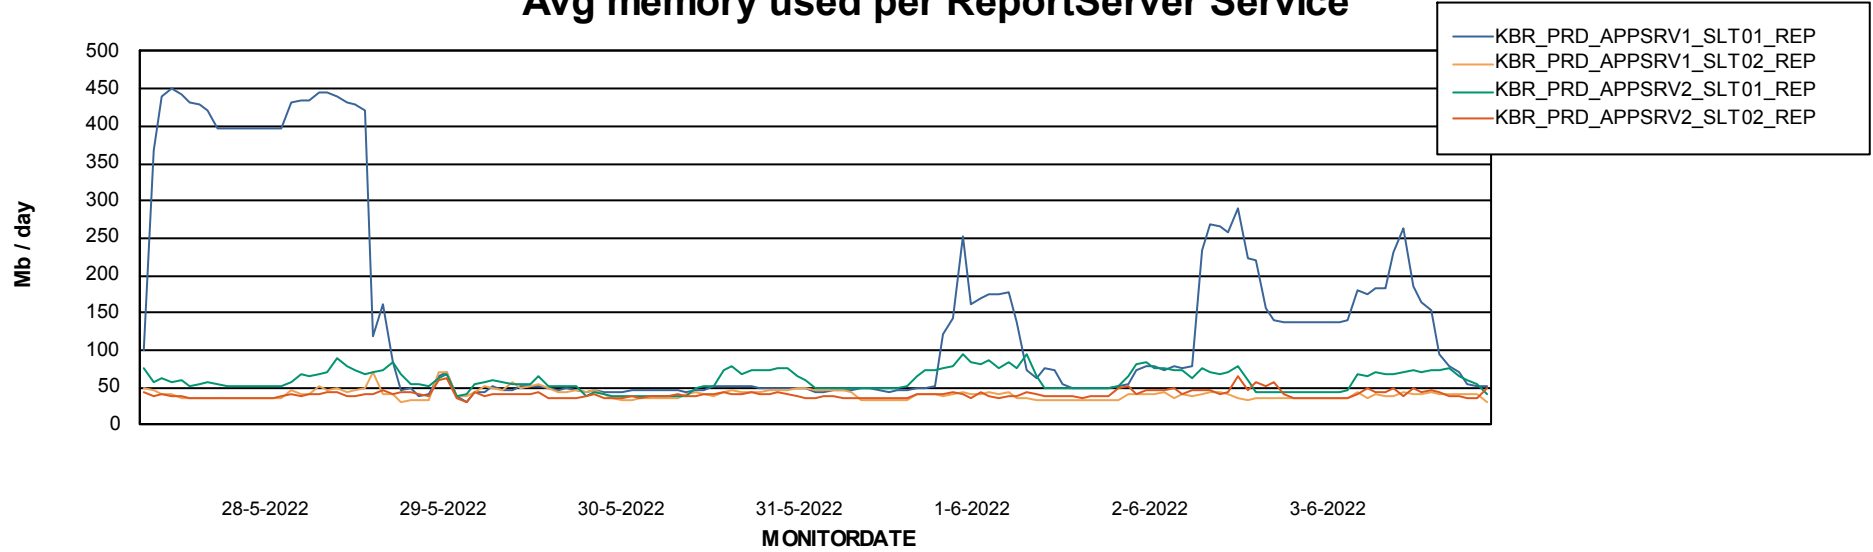

ABSolute Application Server Services

Avg memory used per ReportServer Service