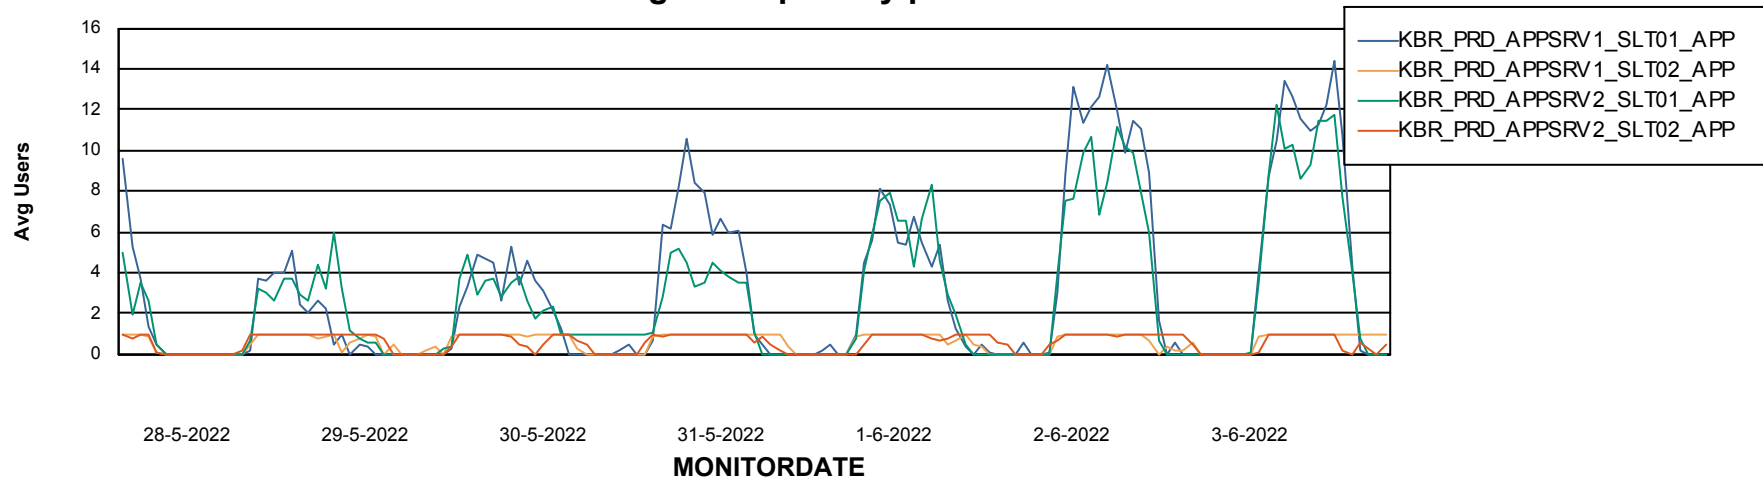

Avg users per day per ABS server