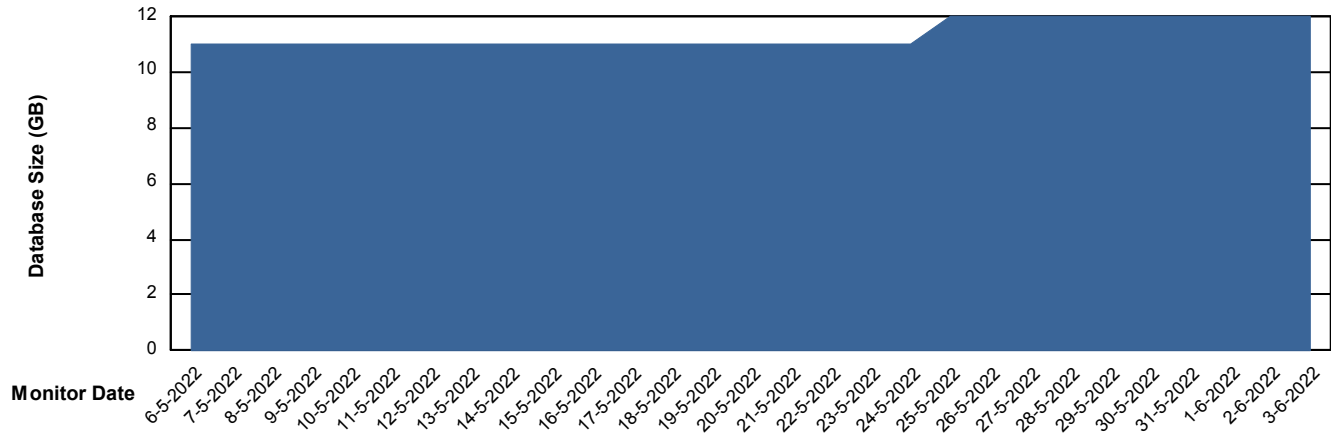

Weekly SLA Customer Report

Customer KBR_Production
Database ID 117

Database Performance BI-DBSRV_DB

Weekly SLA Customer Report

Customer KBR_Production
Database ID 117

Database Performance KBR_PRD_DB-SRV1_DB

Weekly SLA Customer Report

Customer KBR_Production
Database ID 117

DATABASE SIZE BI-DBSRV_DB

Database growth over last month

DATABASE SIZE KBR_PRD_DB-SRV1_DB

Database growth over last month

Weekly SLA Customer Report