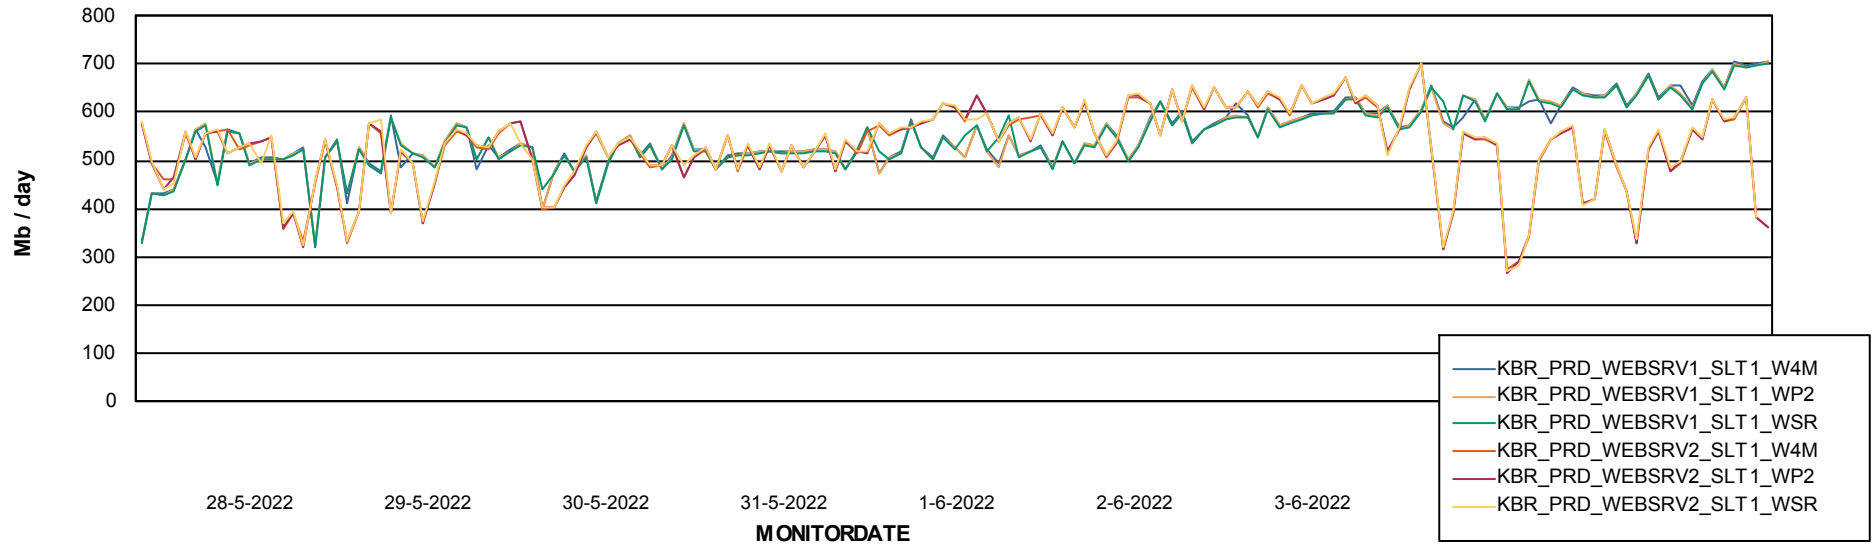

ABSSolute Web Component Services

Avg memory used per ABS Web component