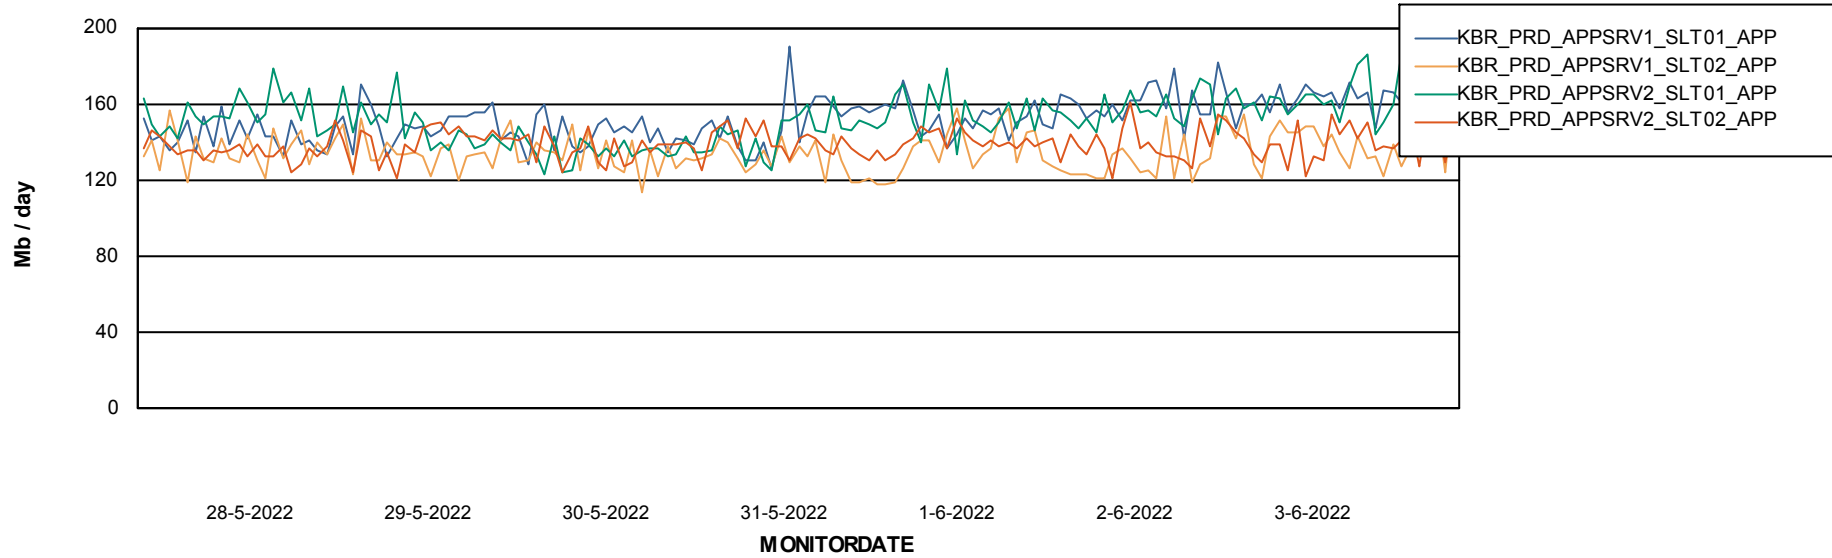

ABSSolute Application Server Services

Avg memory used per ABS Server Service