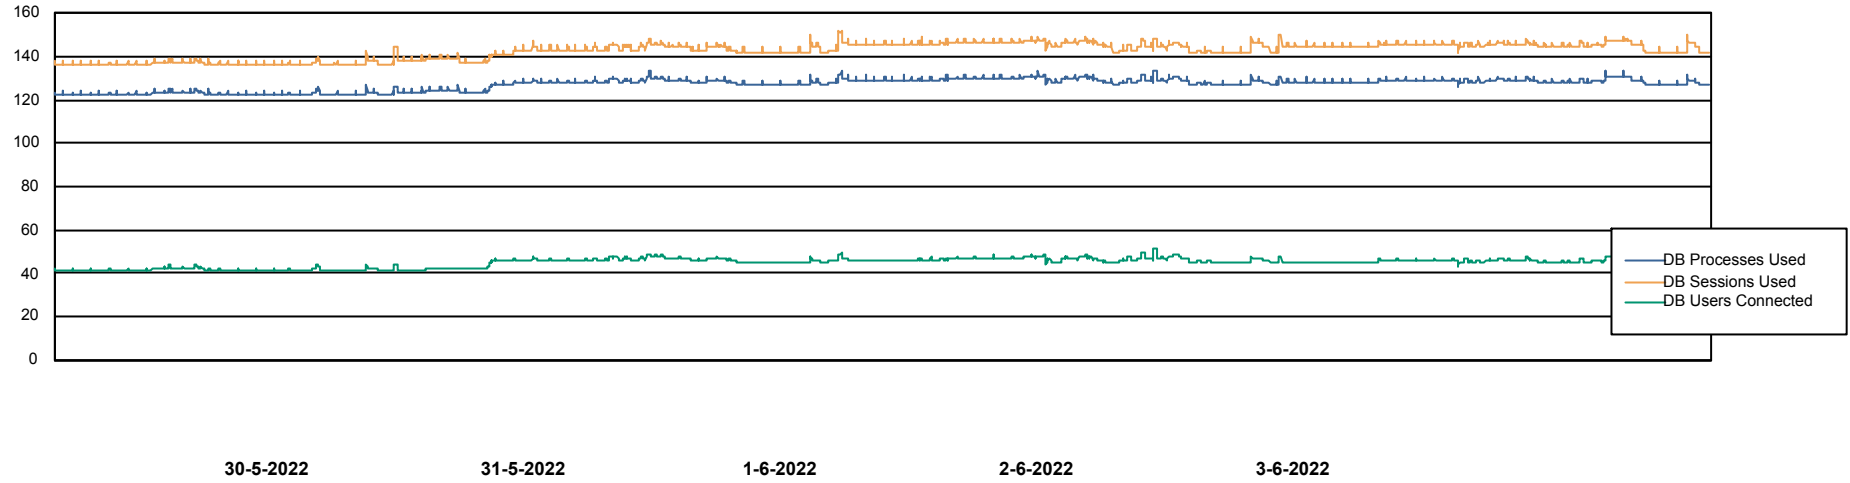

Weekly SLA Customer Report

Customer KBR_Production
Database ID 117

Database Performance BI-DBSRV_DB

Weekly SLA Customer Report

Customer KBR_Production
Database ID 117

Database Performance KBR_PRD_DB-SRV1_DB