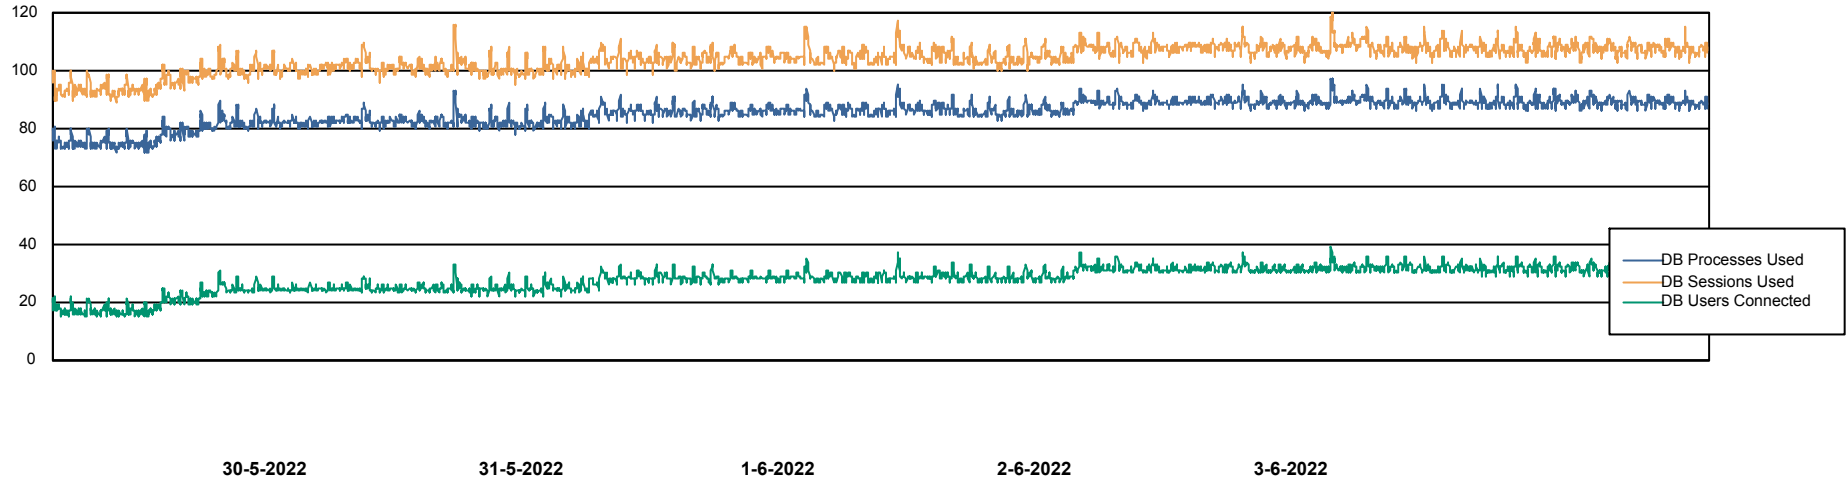

Database Performance BI-DBSRV_DB