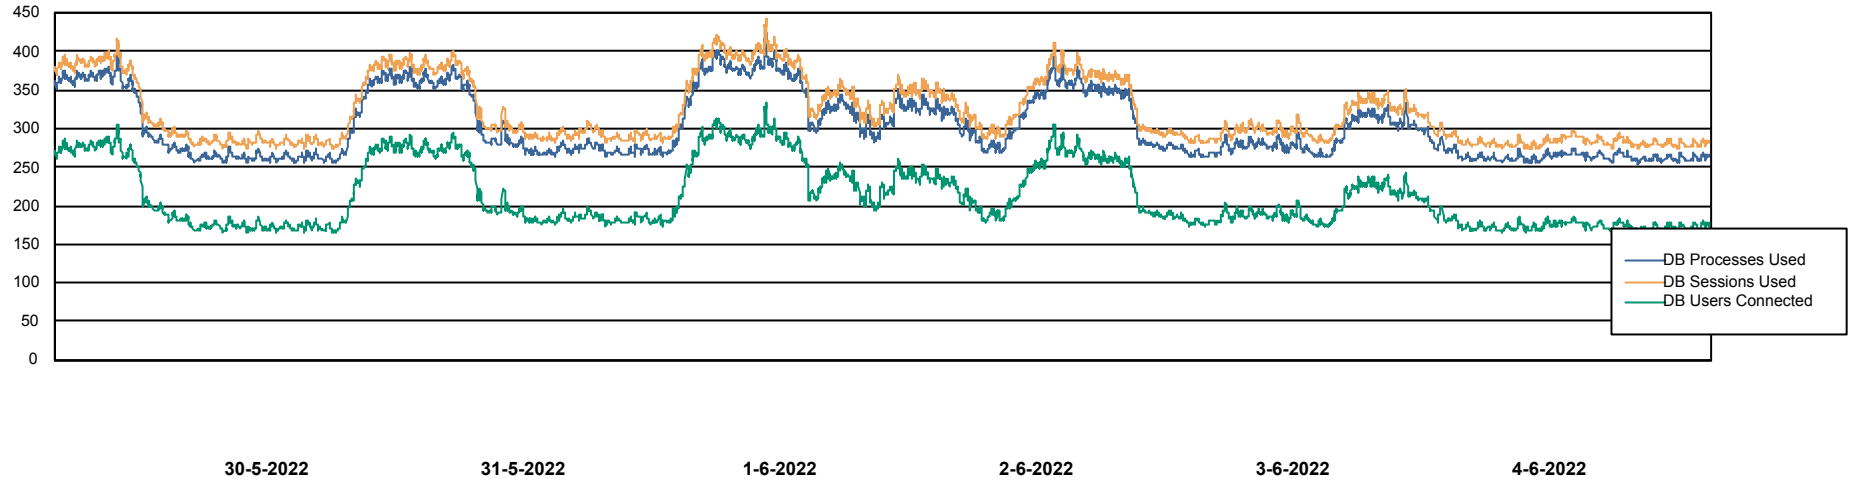

Weekly SLA Customer Report

Customer JSG_Production
Database ID 102

Harddisk Usage JSG_PRD_WORF

	Free disk space on C: (%)	Total disk space on C: (Gb)	Used disk space on C: (Gb)
4-6-2022	40	149	89
3-6-2022	40	149	89
2-6-2022	40	149	89
1-6-2022	41	149	89
31-5-2022	41	149	89
30-5-2022	41	149	88
29-5-2022	41	149	88

Weekly SLA Customer Report

Customer JSG_Production
Database ID 102

Database Performance JSG_PRD_PICARD_DB

Weekly SLA Customer Report

Customer JSG_Production
Database ID 102

Database Performance JSG_PRD_RIKER_DB