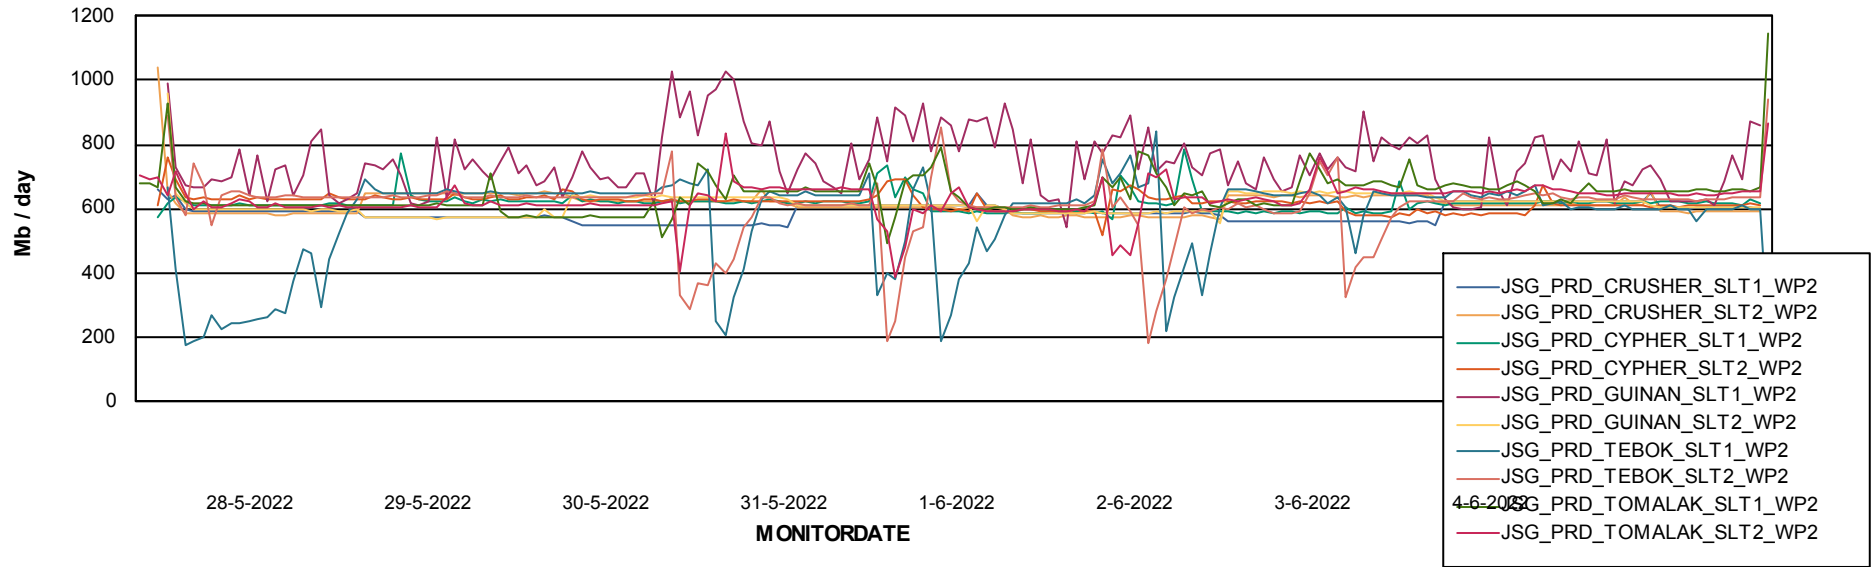

ABSSolute Application ReportServer Services

Avg memory used per ReportServer Service

Weekly SLA Customer Report

Customer JSG_Production
Database ID 102

ABSSolute Web Component Services

Avg memory used per ABS Web component