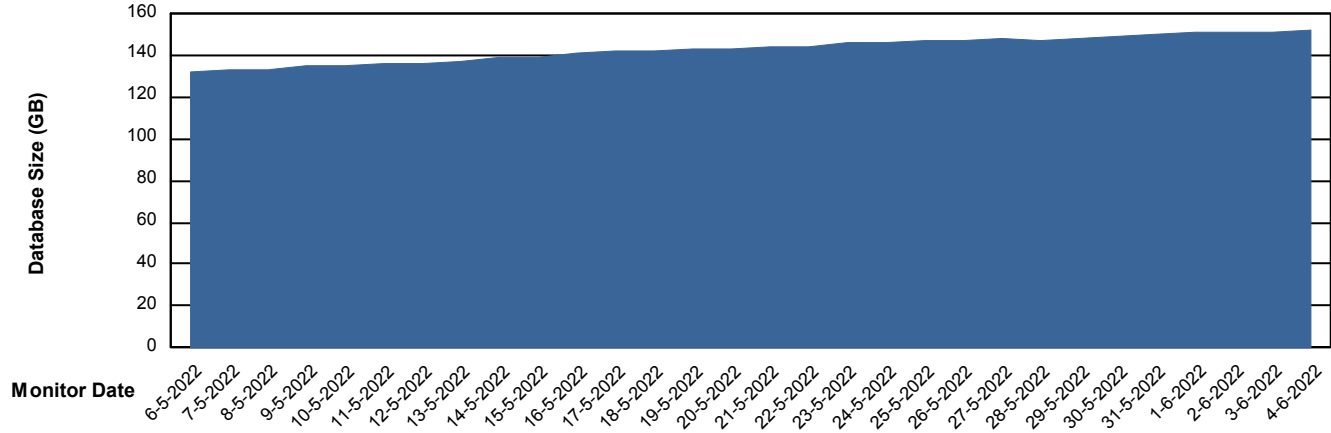

DB Processes Max 4
DB Processes Max 0
DB Processes Max 1,000

Weekly SLA Customer Report

Customer JSG_Production
Database ID 102

Database Performance JSG_PRD_SAREK_DB

Weekly SLA Customer Report

Customer JSG_Production
Database ID 102

DATABASE SIZE JSG_PRD_PICARD_DB

Database growth over last month

DATABASE SIZE JSG_PRD_SAREK_DB

Database growth over last month

Weekly SLA Customer Report

Customer JSG_Production
 Database ID 102

Database Tablespace JSG_PRD_PICARD_DB