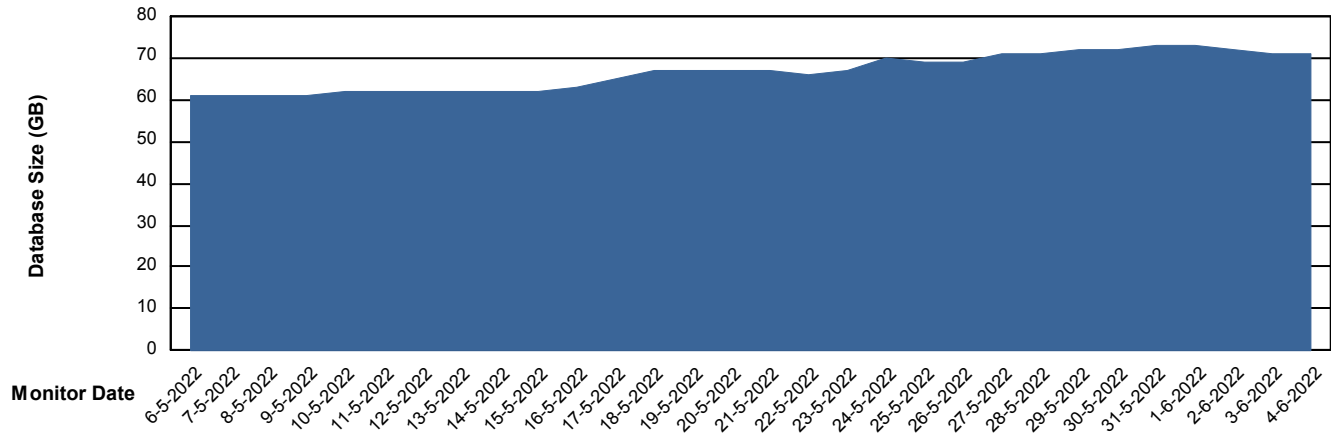

DB Processes Max 4
DB Processes Max 0
DB Processes Max 1,000

Weekly SLA Customer Report

Customer JSG_Production
Database ID 102

Database Performance JSG_PRD_SAREK_DB

Weekly SLA Customer Report

Customer JSG_Production
Database ID 102

DATABASE SIZE JSG_PRD_PICARD_DB

Database growth over last month

DATABASE SIZE JSG_PRD_SAREK_DB

Database growth over last month

Weekly SLA Customer Report

Customer JSG_Production
 Database ID 102

Database Tablespace JSG_PRD_PICARD_DB