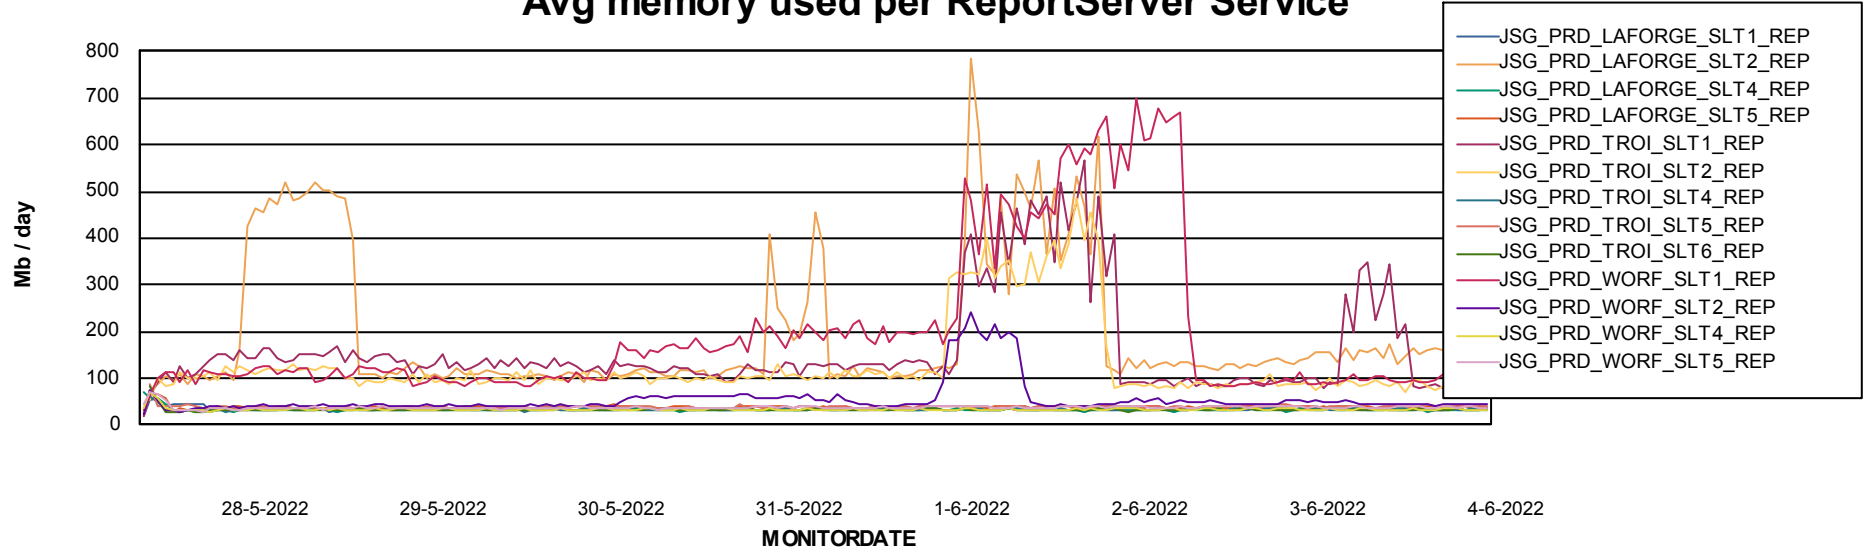

ABSSolute Application ReportServer Services

Avg memory used per ReportServer Service