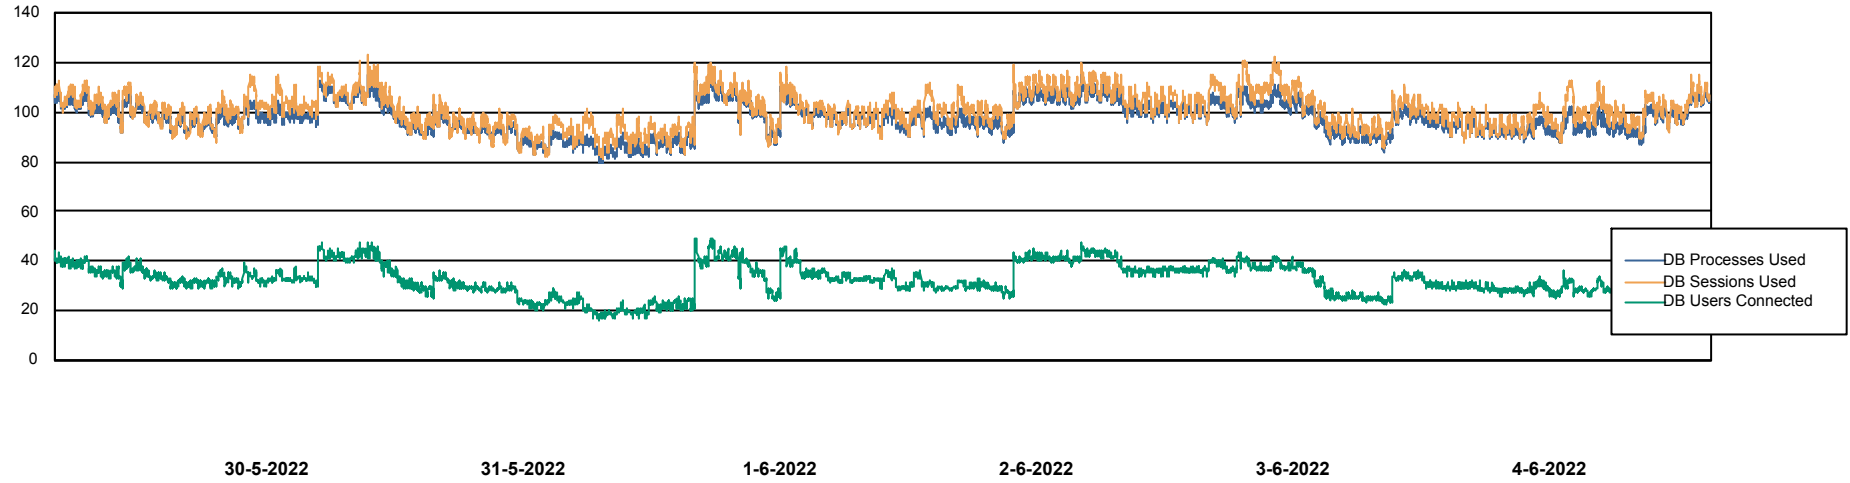

DB Processes Max 4
DB Processes Max 0
DB Processes Max 1,000

Weekly SLA Customer Report

Customer JSG_Production
Database ID 102

Database Performance JSG_PRD_SAREK_DB

Weekly SLA Customer Report

Customer JSG_Production
Database ID 102