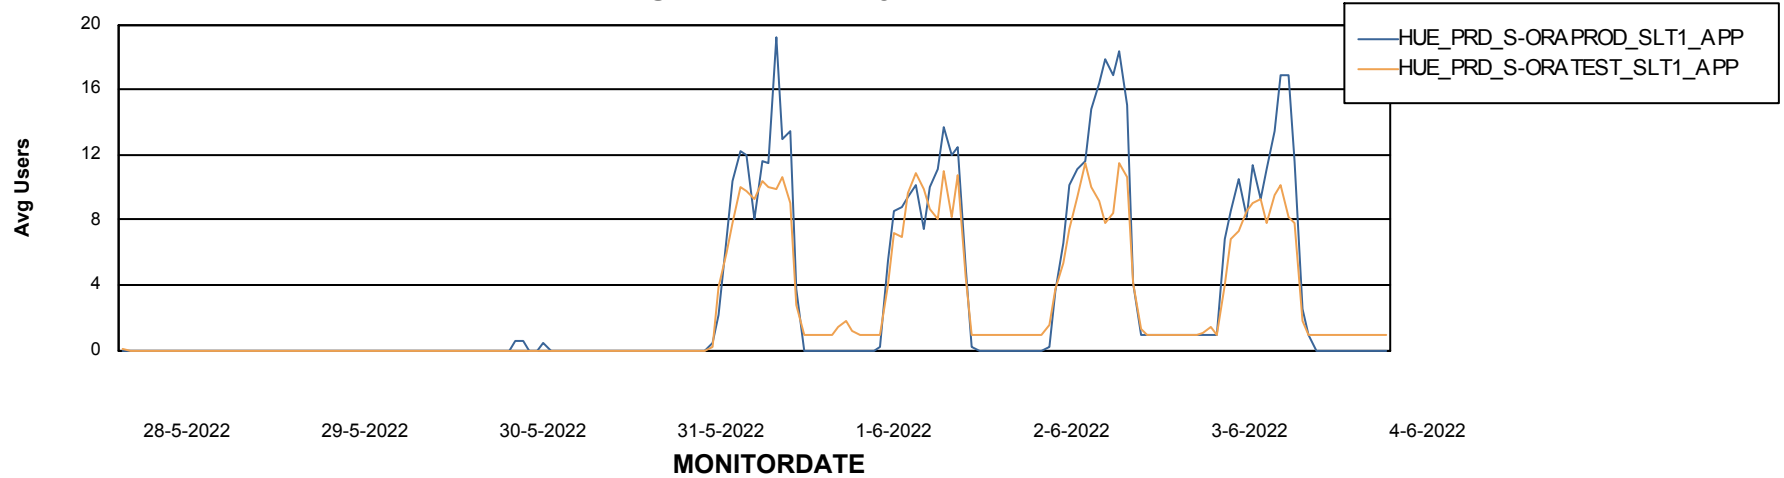

Avg users per day per ABS server