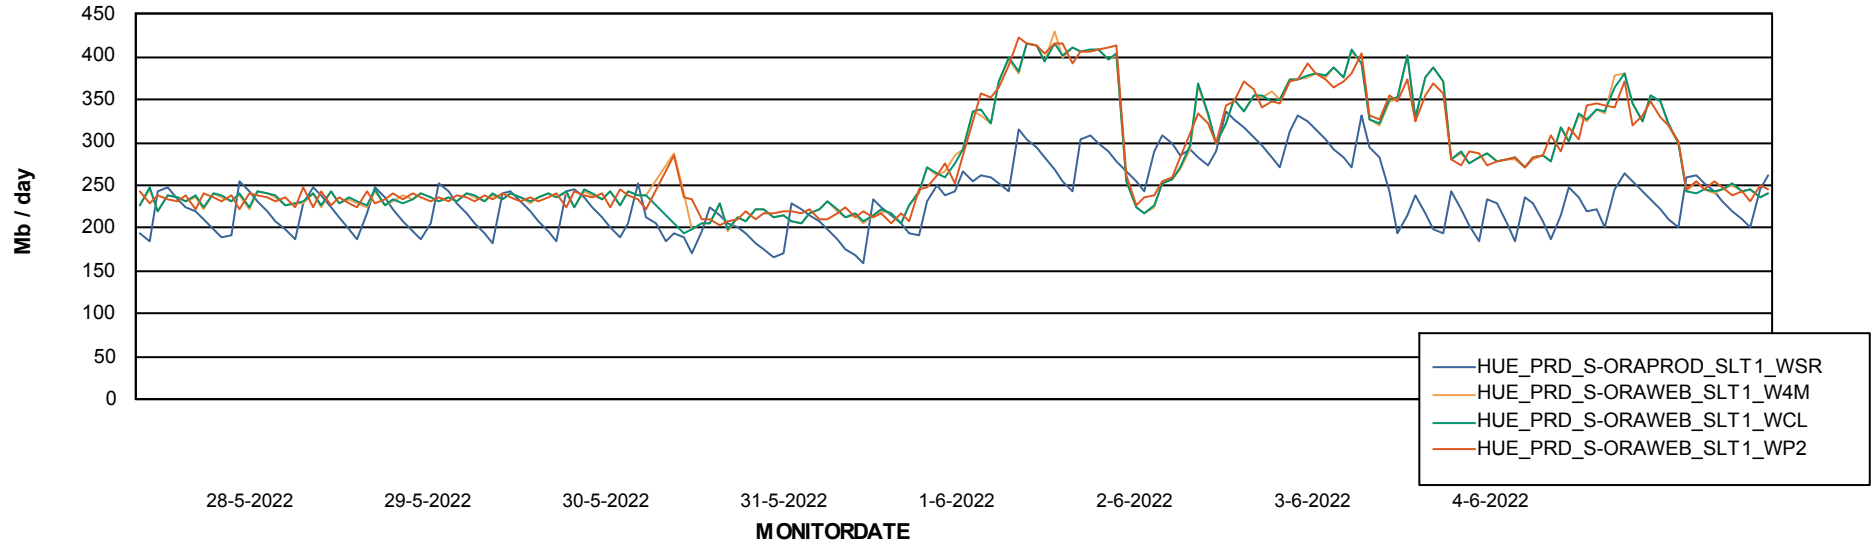

ABSSolute Web Component Services

Avg memory used per ABS Web component