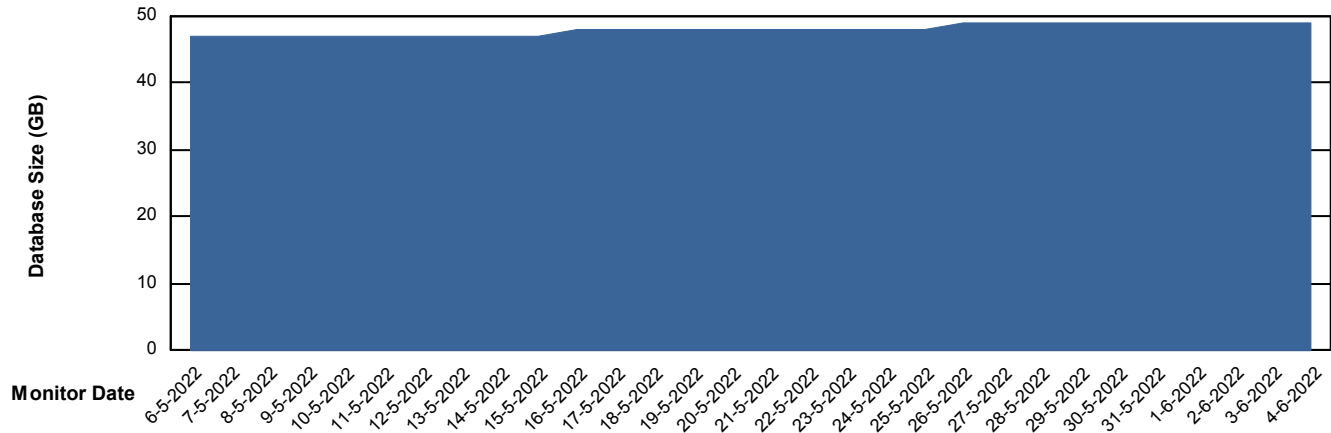

DATABASE SIZE HUE_PRD_S-ORAPROD_DB

Database growth over last month