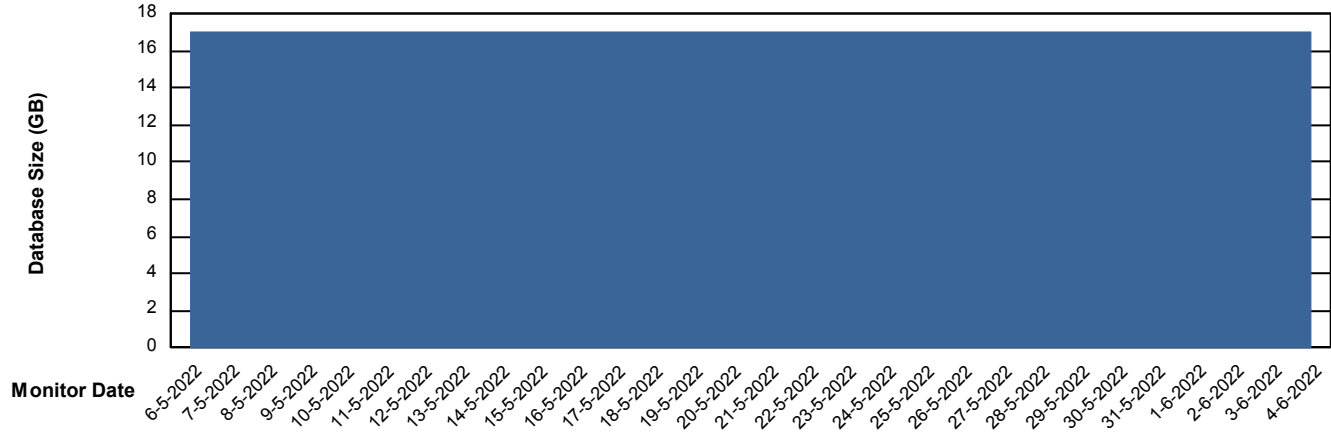

DATABASE SIZE HUE_PRD_S-ORABI_DB

Database growth over last month