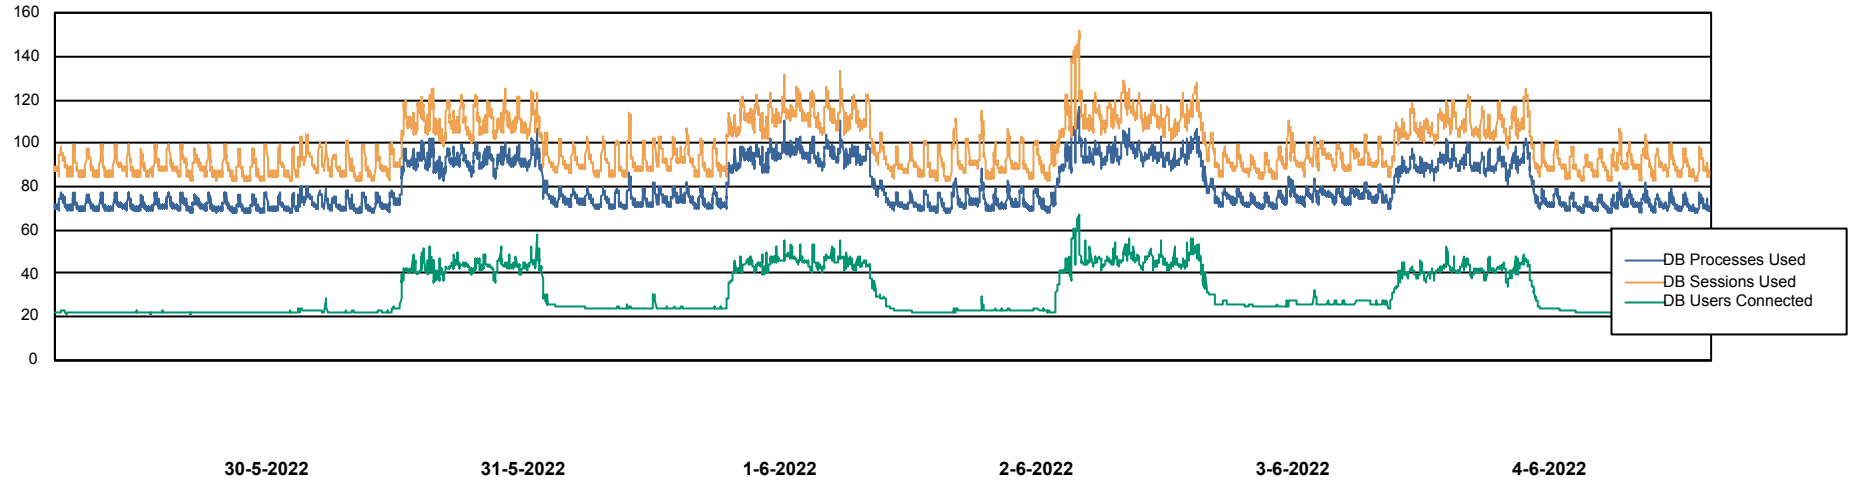

Weekly SLA Customer Report

Customer HUE_Production
Database ID 104

Database Performance HUE_PRD_S-ORABI_DB

Weekly SLA Customer Report

Customer HUE_Production
Database ID 104

Database Performance HUE_PRD_S-ORAPROD_DB