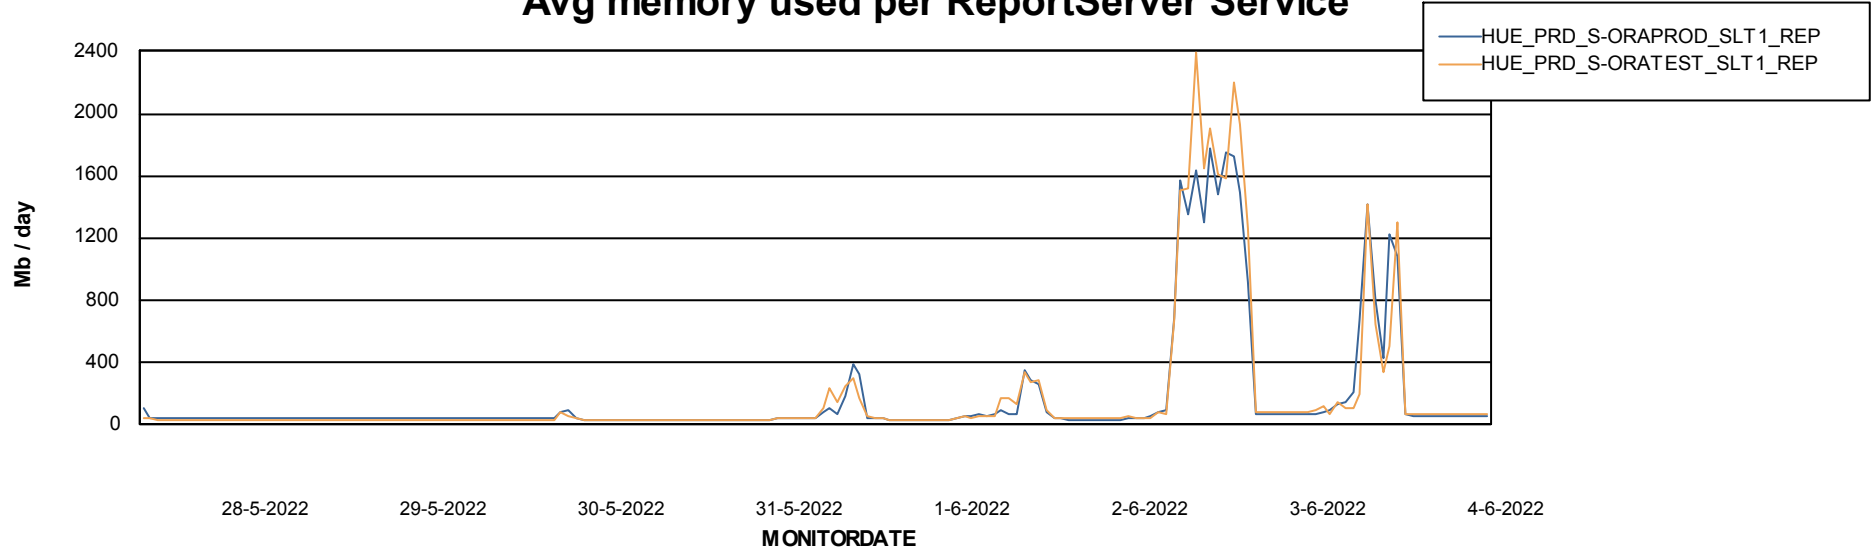

Avg users per day per ABS server

Weekly SLA Customer Report

Customer HUE_Production
Database ID 104

ABSSolute Application ReportServer Services

Avg memory used per ReportServer Service

Weekly SLA Customer Report