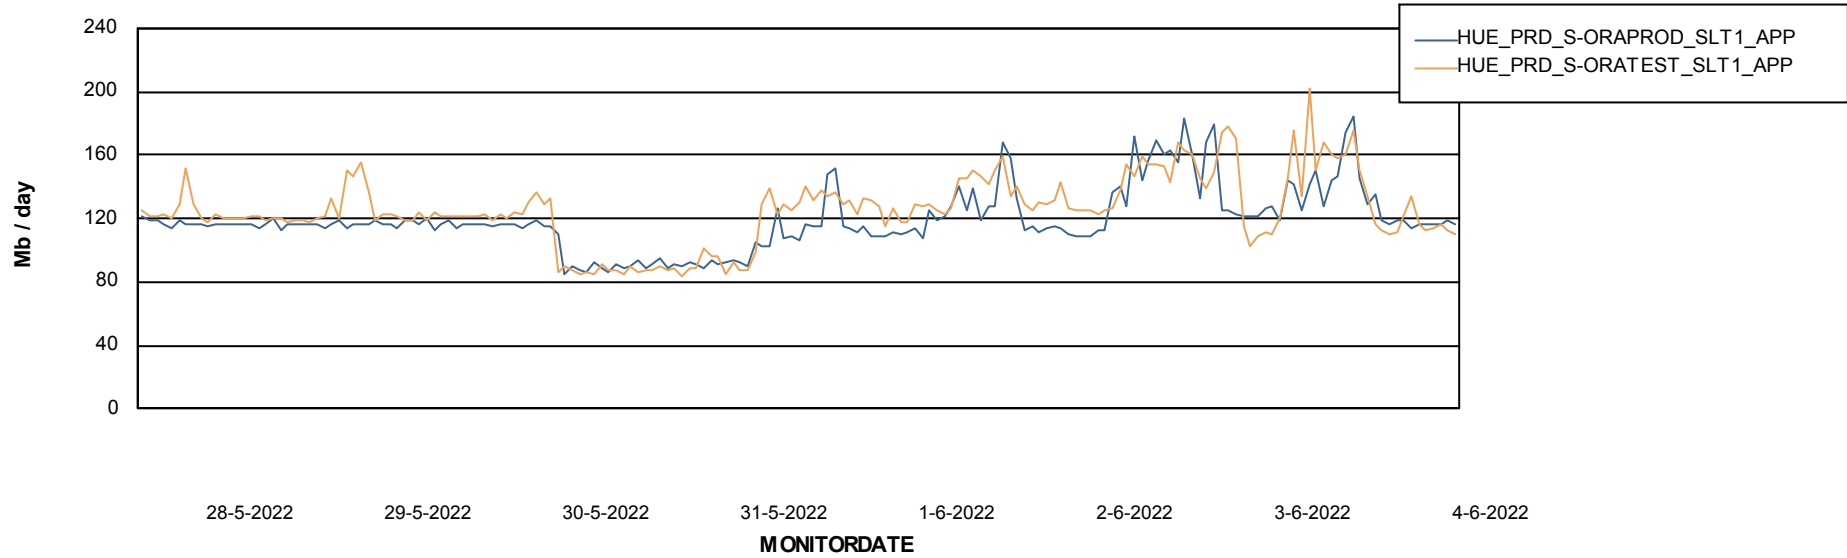

Standby Database Health HUE_Production

Recovery lag for last 7 days

Weekly SLA Customer Report

Customer HUE_Production
Database ID 104

ABSSolute Application Server Services

Avg memory used per ABS Server Service