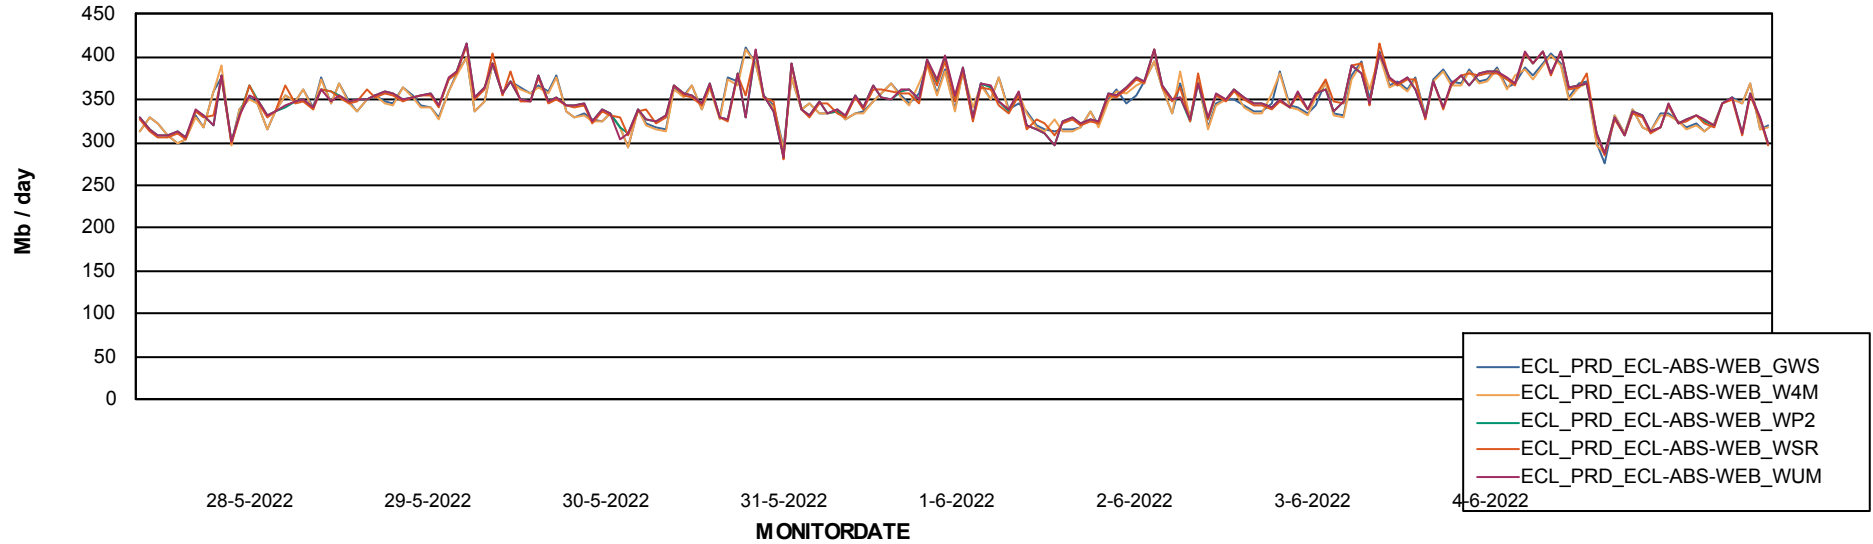

ABSSolute Web Component Services

Avg memory used per ABS Web component