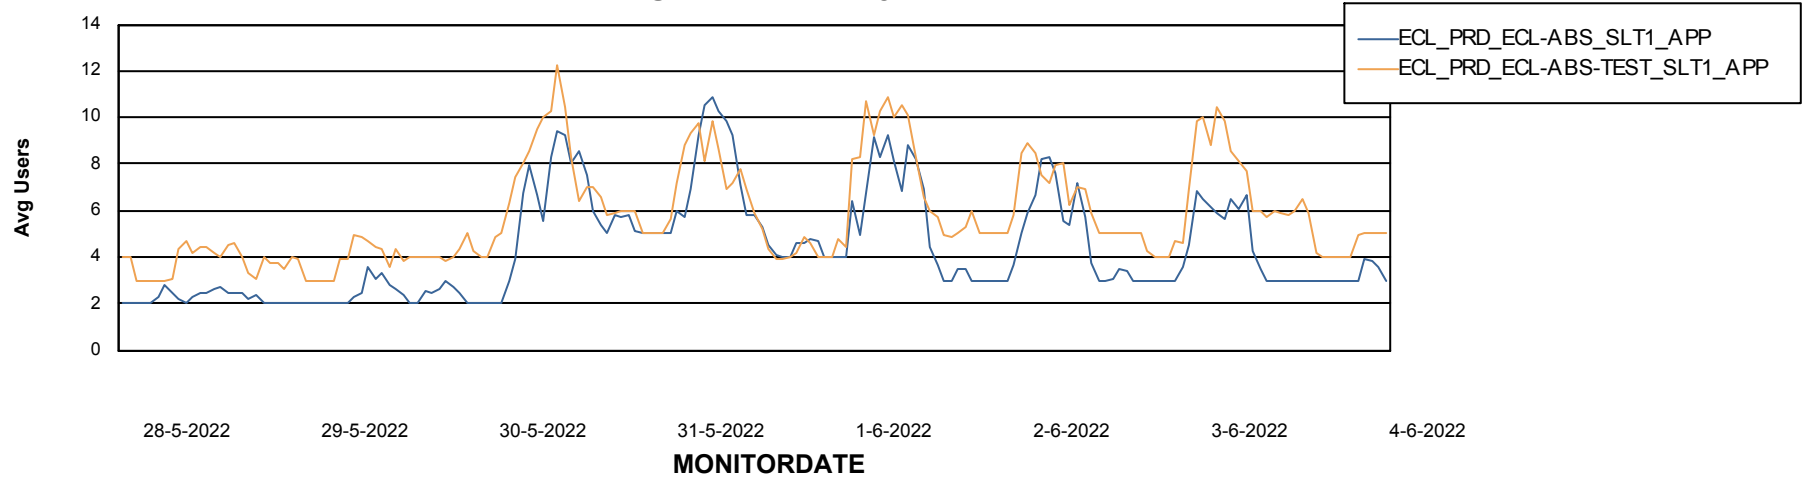

Avg users per day per ABS server