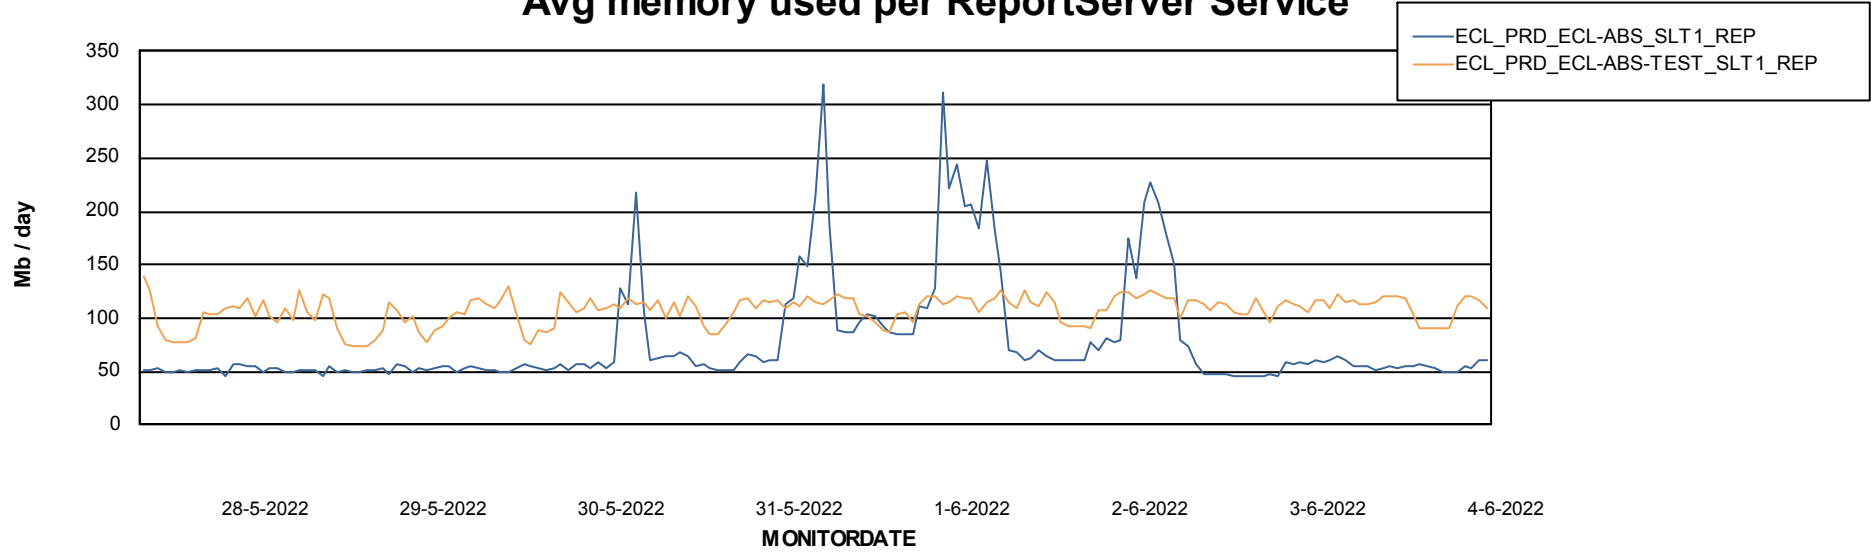

ABSSolute Application ReportServer Services

Avg memory used per ReportServer Service