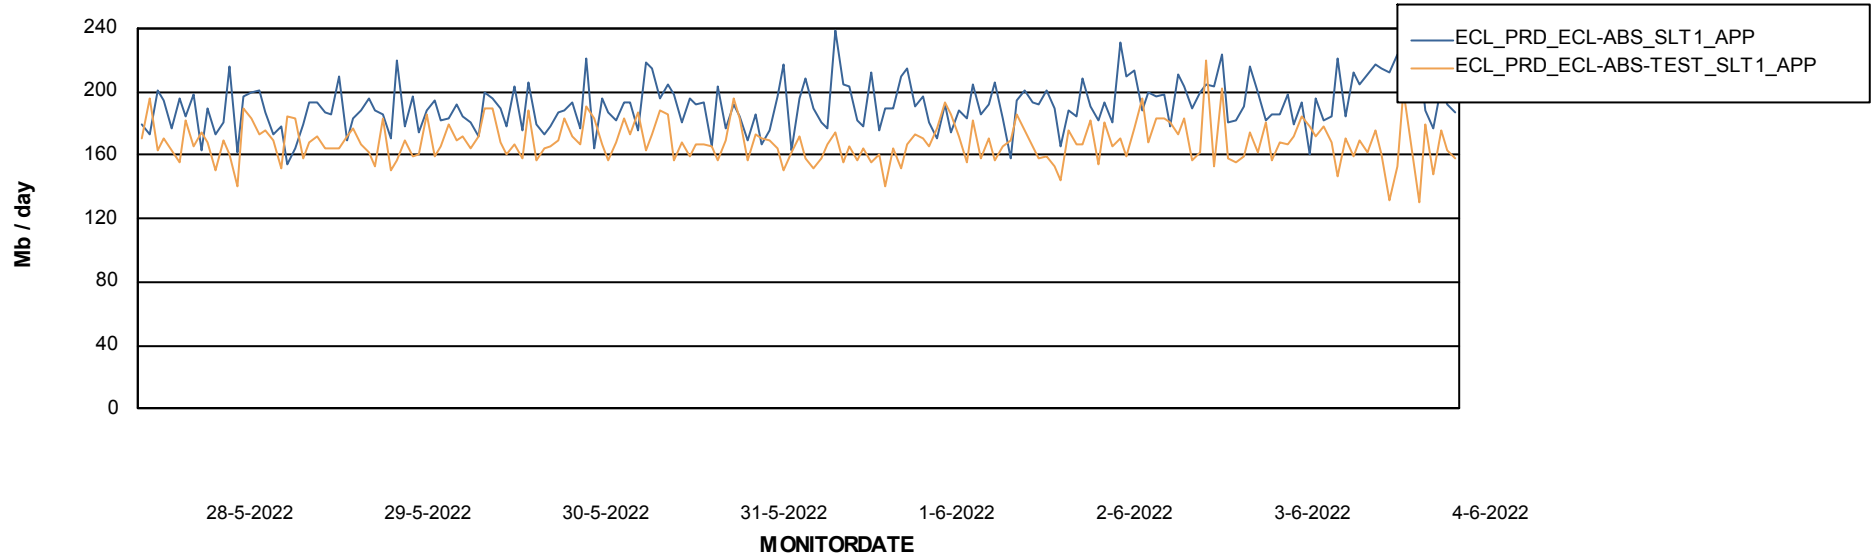

ABSSolute Application Server Services

Avg memory used per ABS Server Service