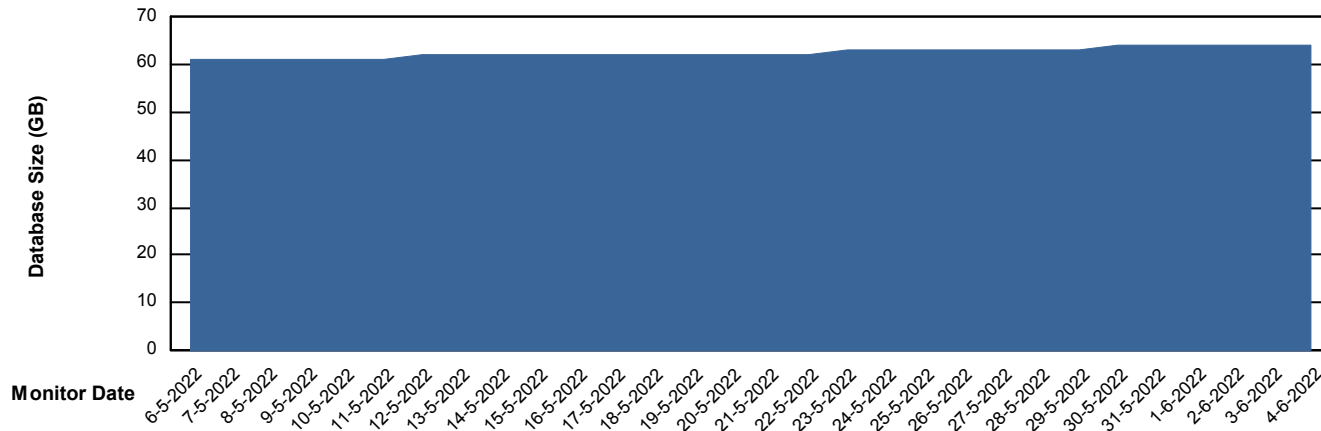

DATABASE SIZE ECLDB_Production

Database growth over last month