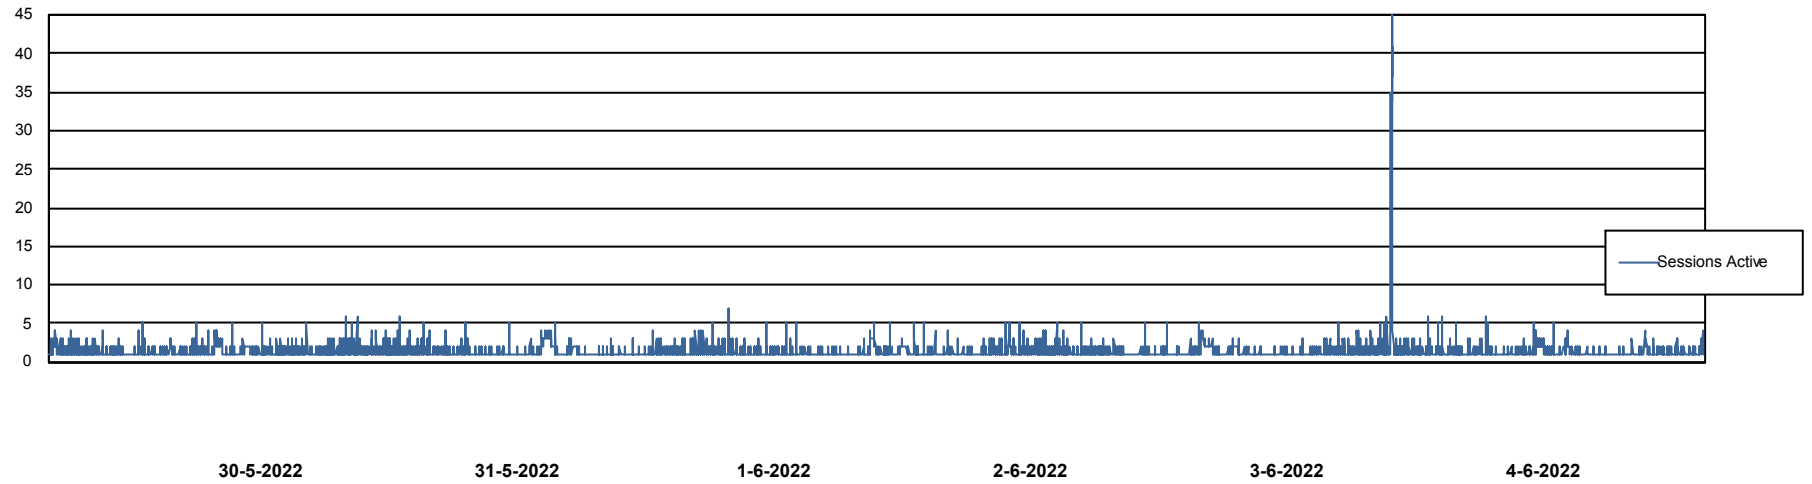

Database Performance ECLDB_Production