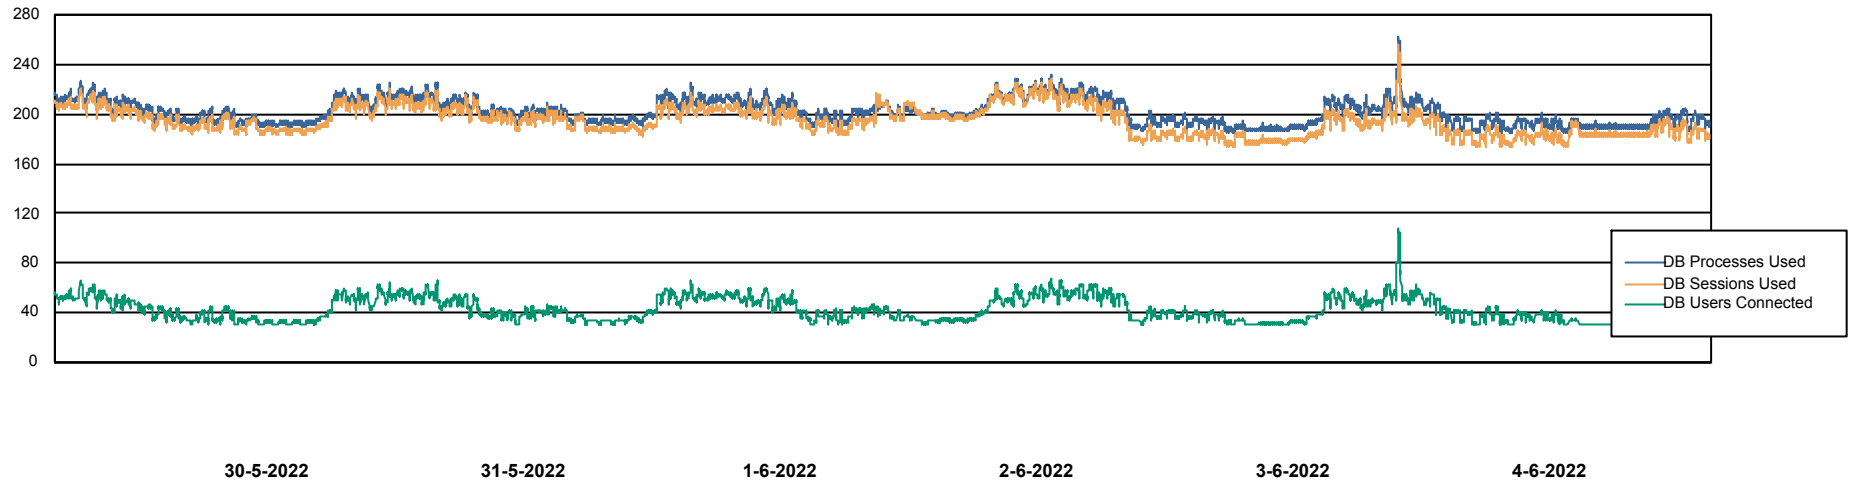

Database Performance ECLDB_Production